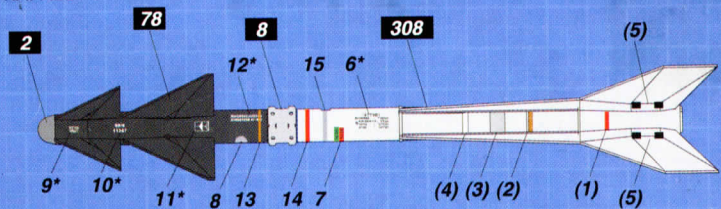

1 WHITE

2 BLACK

8 SILVER

12 OLIVE DRAB

78 METAL BLACK

306 GRAY FS36270

308 GRAY FS36375

RAFAEL PYTHON - 4