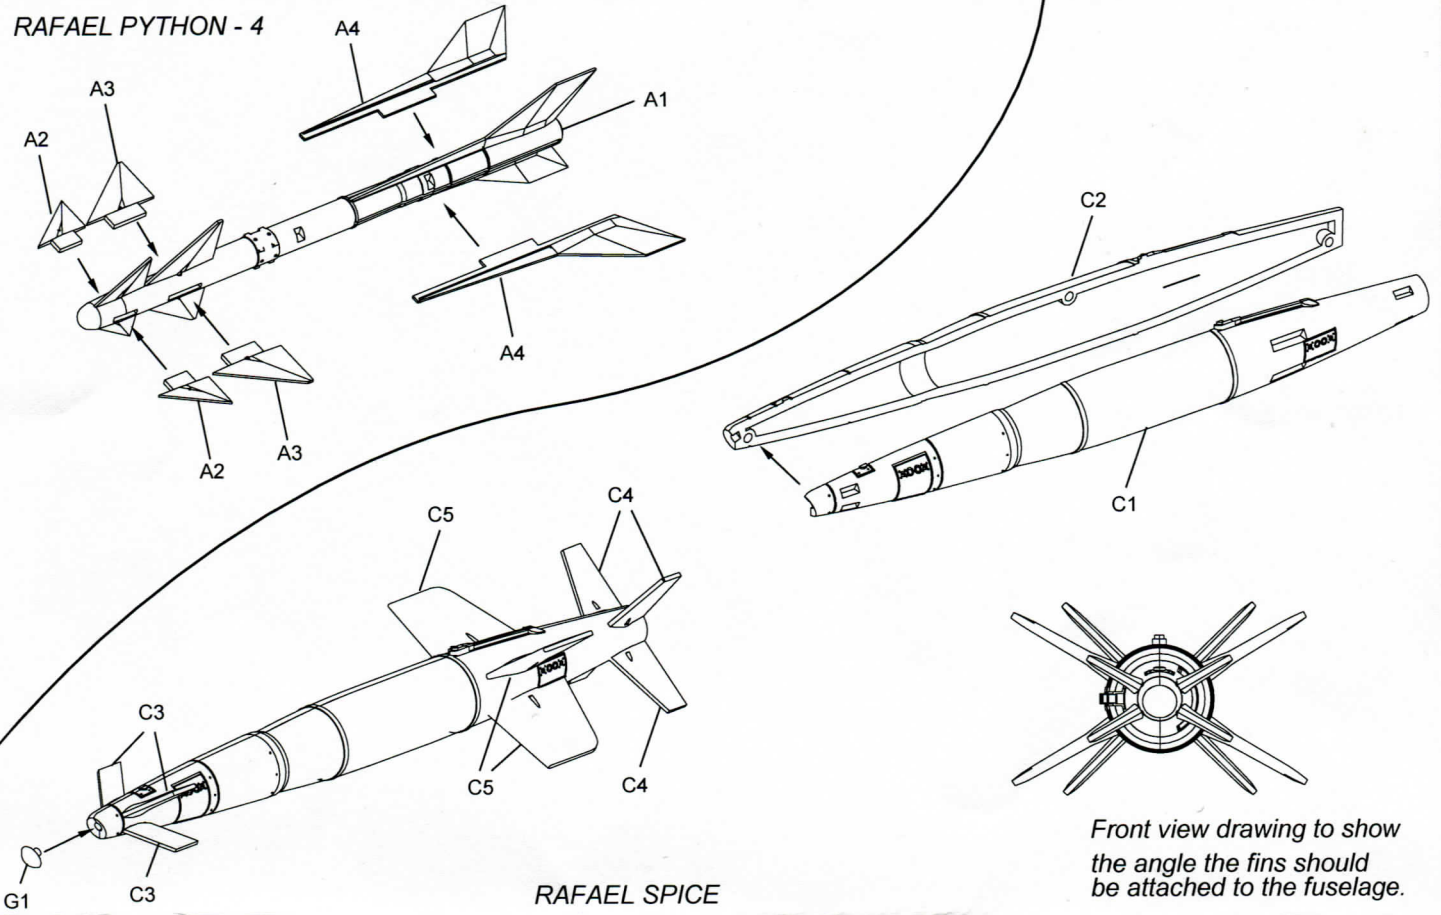

1/48 IDF Weapon set

RAFAEL PYTHON - 4

RAFAEL SPICE

GBU-15

AGM-142

1 WHITE

2 BLACK

8 SILVER

12 OLIVE DRAB

78 METAL BLACK

306 GRAY FS36270

308 GRAY FS36375

RAFAEL PYTHON - 4

GBU - 15

AGM - 142 POPEYE

RAFAEL SPICE