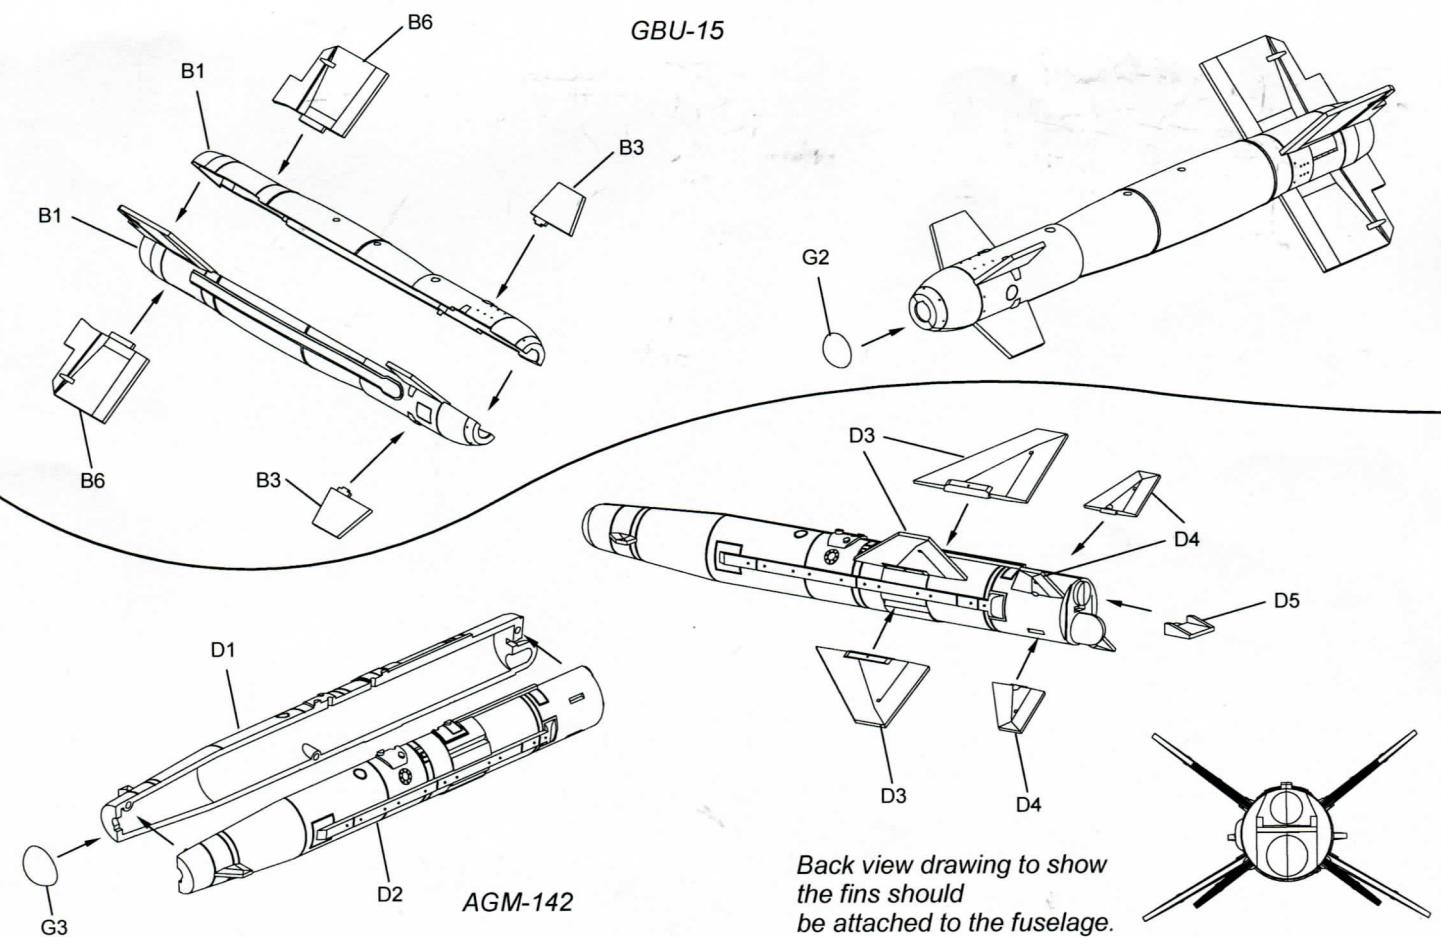

1/48 IDF Weapon set

RAFAEL PYTHON - 4

RAFAEL SPICE

GBU-15

AGM-142

1 WHITE

2 BLACK

8 SILVER

12 OLIVE DRAB

78 METAL BLACK

306 GRAY FS36270

308 GRAY FS36375

RAFAEL PYTHON - 4

GBU - 15

AGM - 142 POPEYE

RAFAEL SPICE