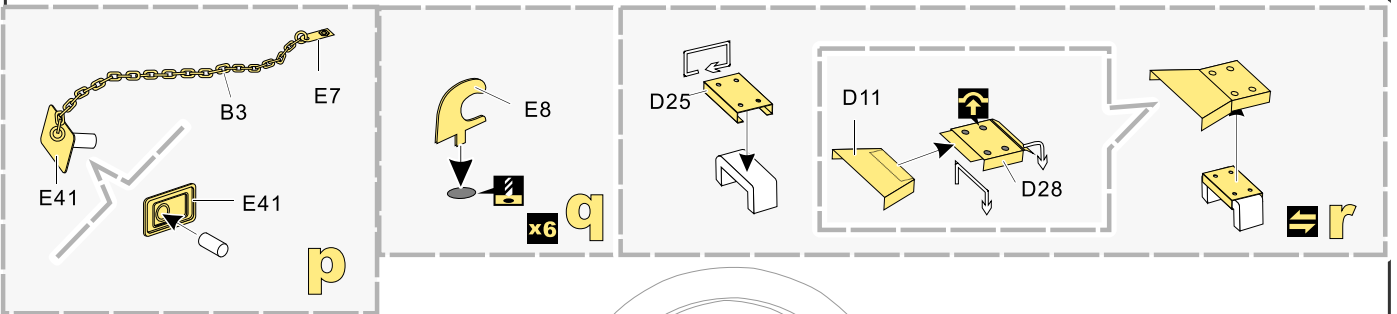

1/35 MILITARY MINIATURE VEHICLE UPGRADE SERIES PE35882