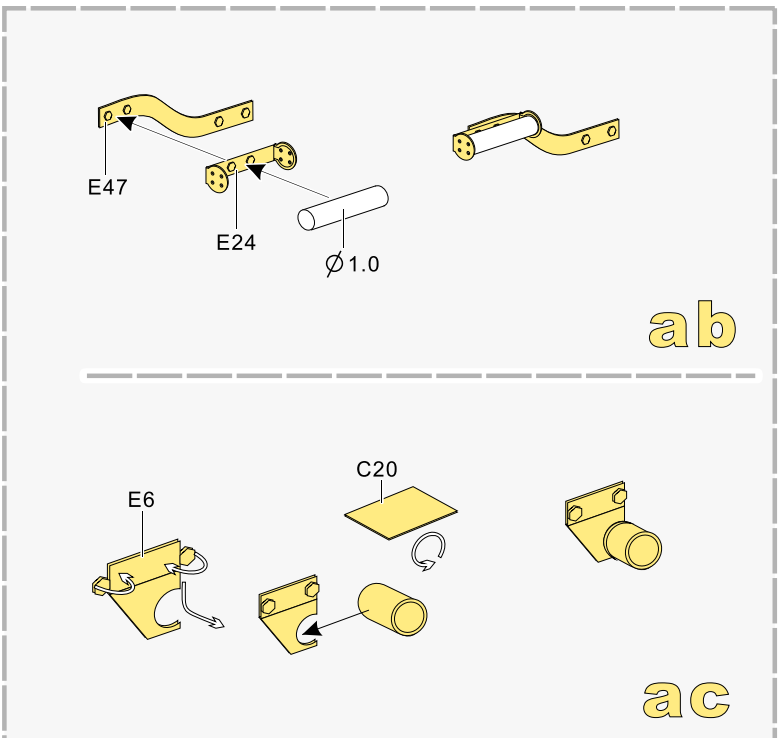

1/35 MILITARY MINIATURE VEHICLE UPGRADE SERIES PE35882