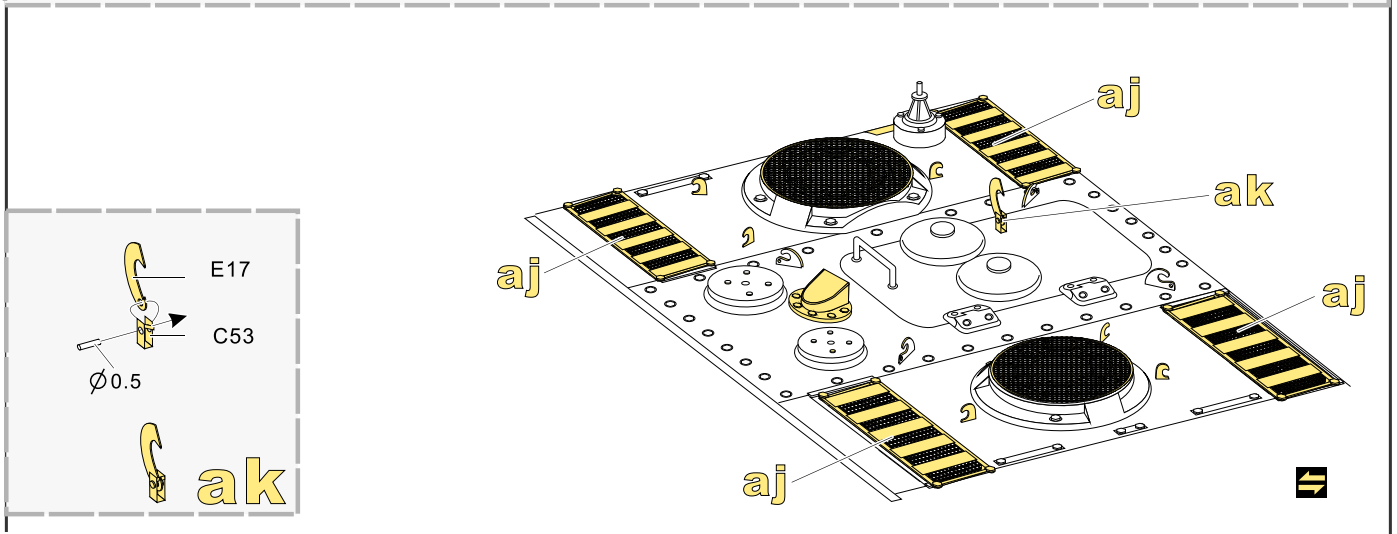

1/35 MILITARY MINIATURE VEHICLE UPGRADE SERIES PE35882

1/35 MILITARY MINIATURE VEHICLE UPGRADE SERIES PE35882

指描天线组
Command antenna set

1/35 MILITARY MINIATURE VEHICLE UPGRADE SERIES PE35882

VOYAGERMODEL[®] 完美不歪 极致享受