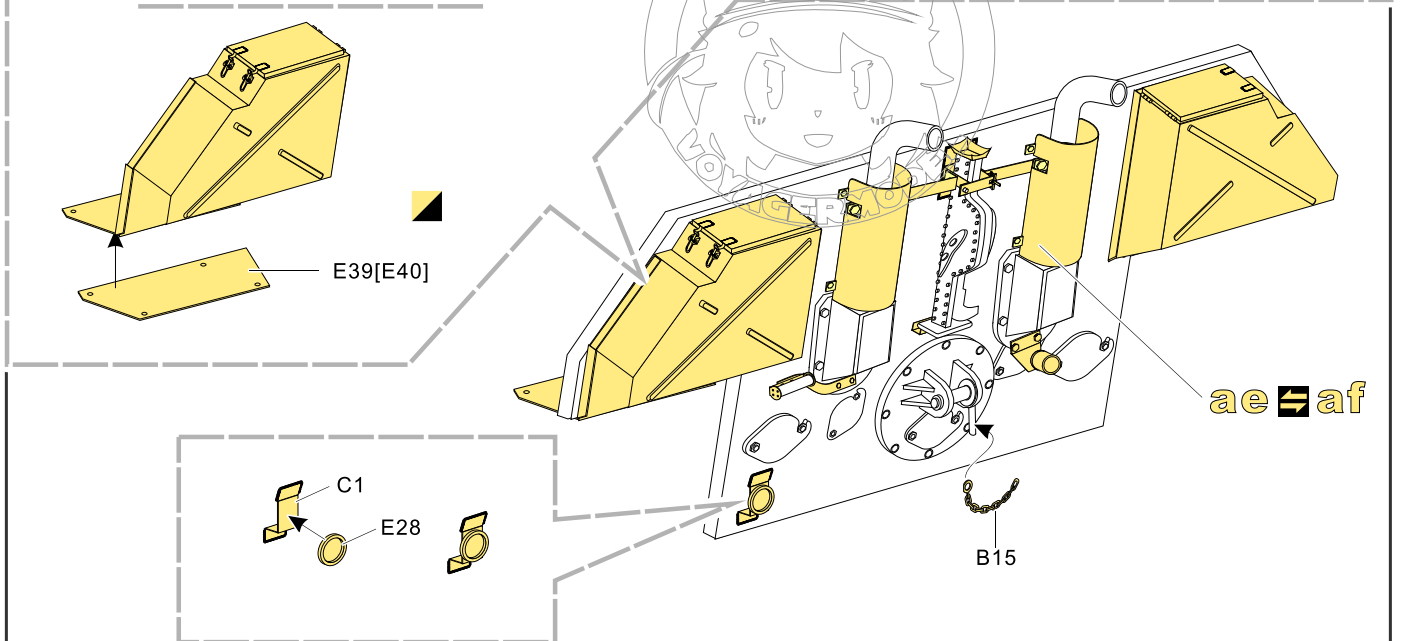

1/35 MILITARY MINIATURE VEHICLE UPGRADE SERIES PE35882