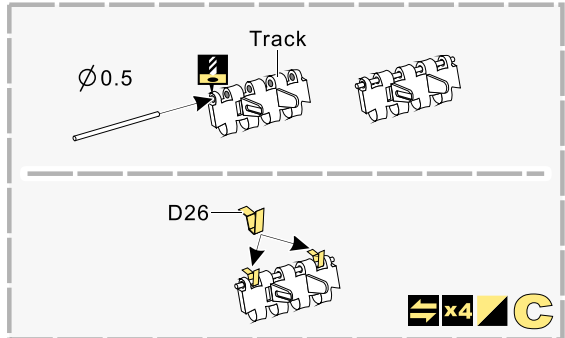

根据需要使用防磁刮片
Use zimmerit coating applicator as you need