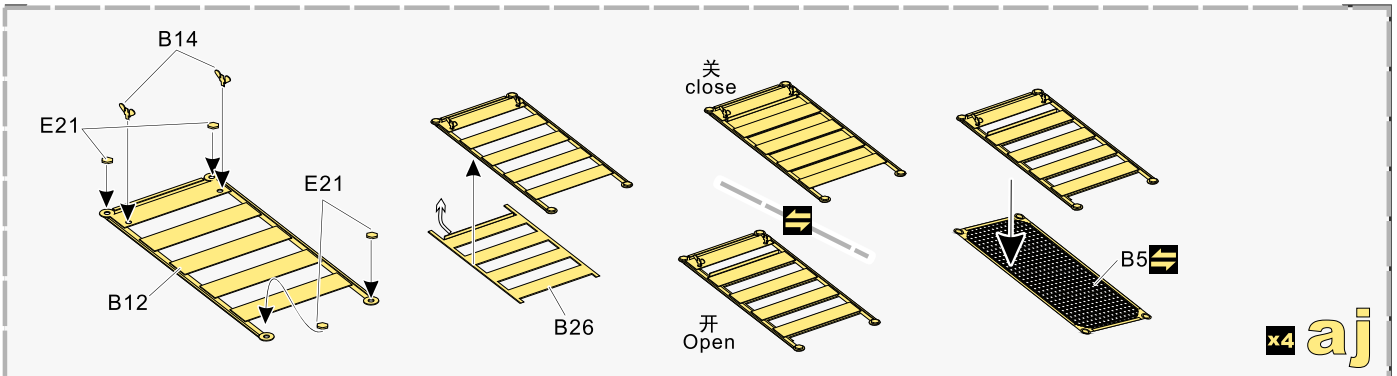

1/35 MILITARY MINIATURE VEHICLE UPGRADE SERIES PE35882

1/35 MILITARY MINIATURE VEHICLE UPGRADE SERIES PE35882

指描天线组
Command antenna set

1/35 MILITARY MINIATURE VEHICLE UPGRADE SERIES PE35882

VOYAGERMODEL[®] 完美不歪 极致享受