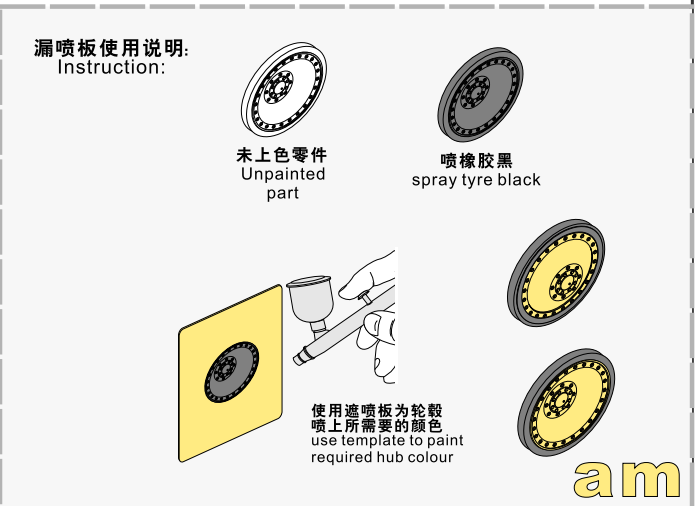

1/35 MILITARY MINIATURE VEHICLE UPGRADE SERIES PE35882

1/35 MILITARY MINIATURE VEHICLE UPGRADE SERIES PE35882

指描天线组
Command antenna set

1/35 MILITARY MINIATURE VEHICLE UPGRADE SERIES PE35882

VOYAGERMODEL[®] 完美不歪 极致享受