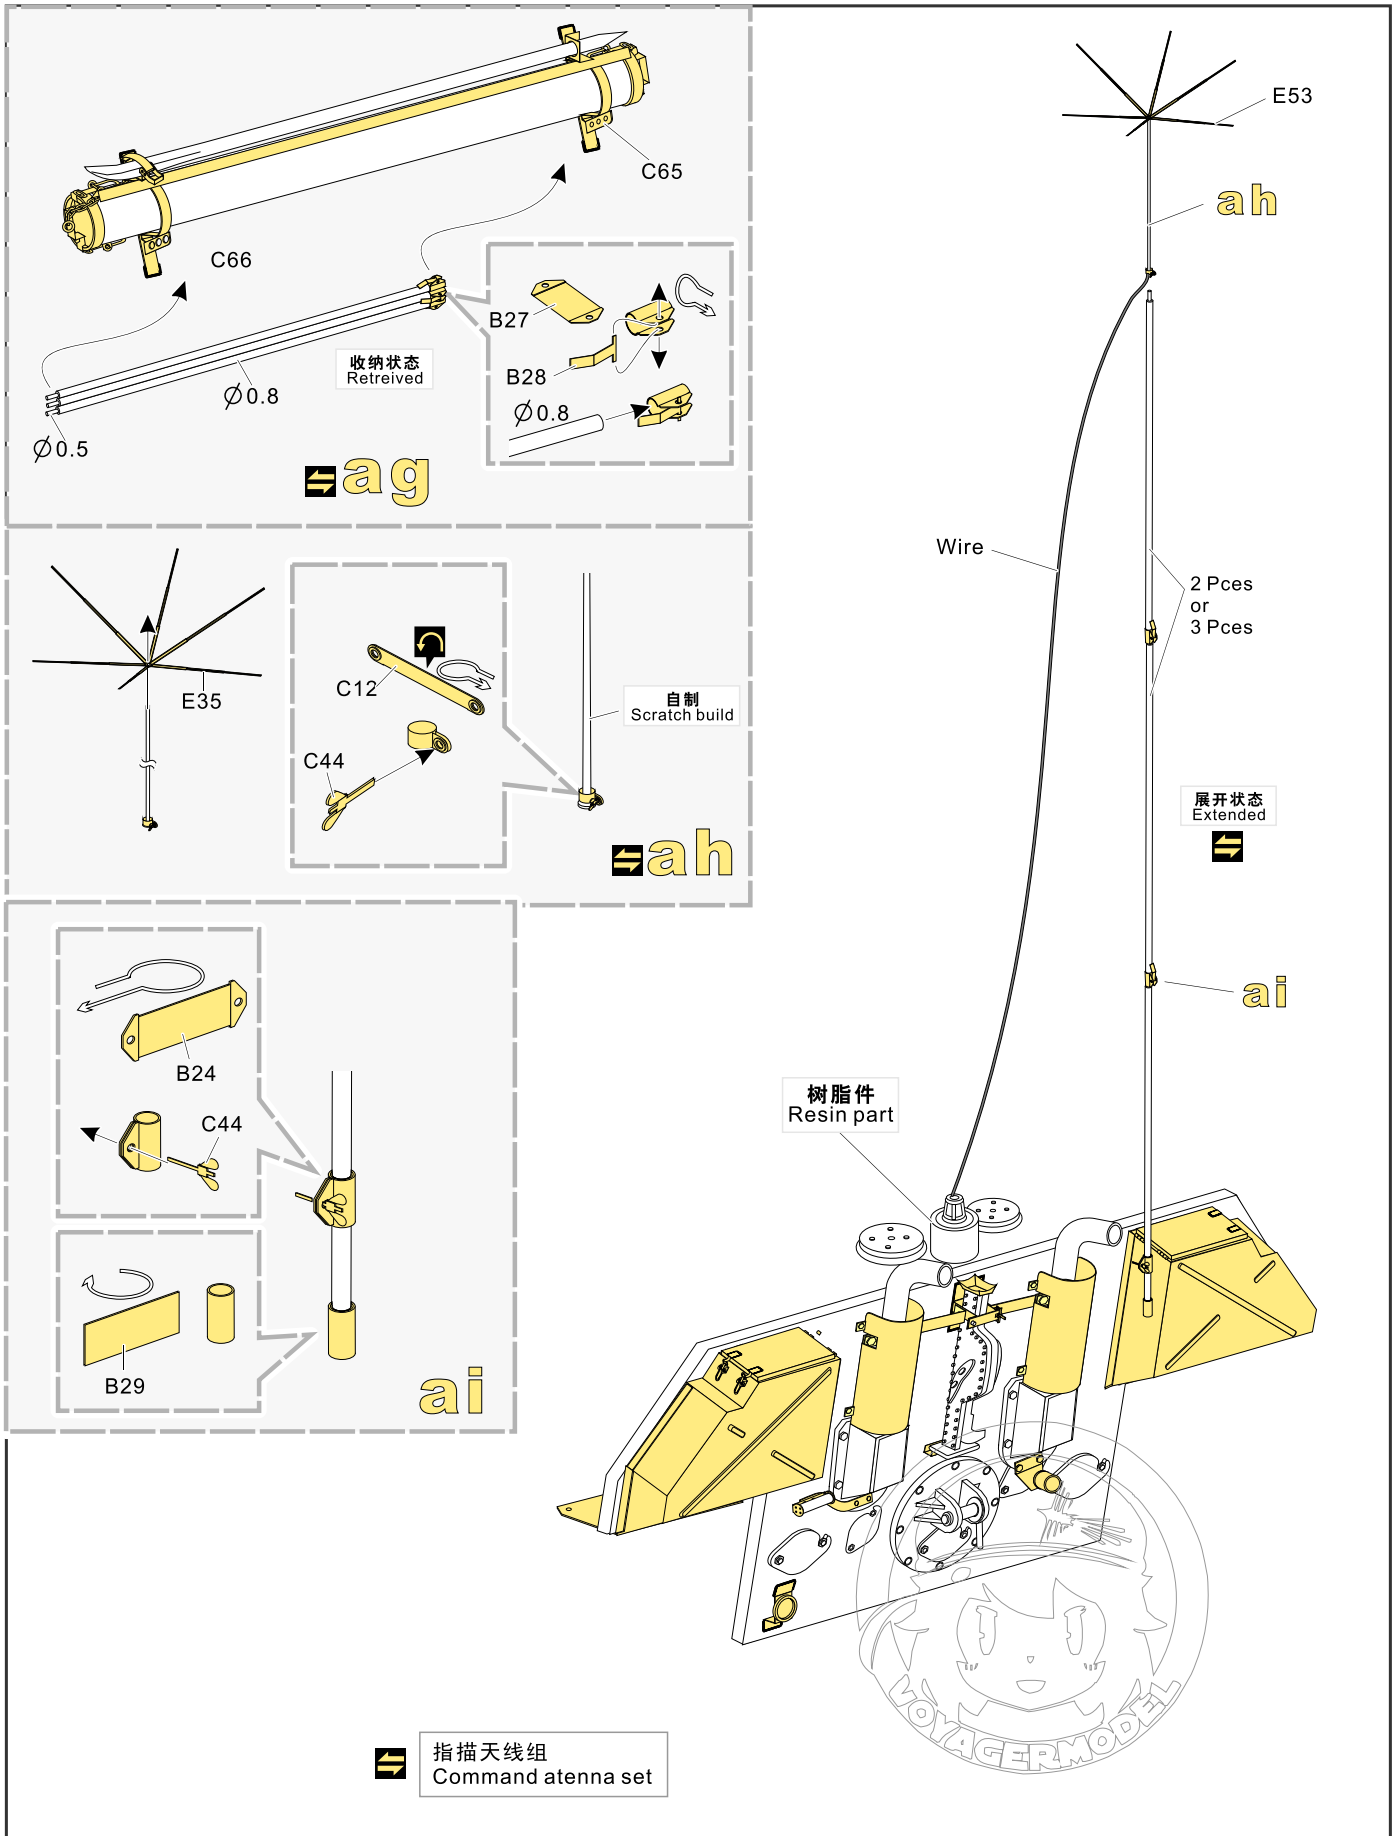

1/35 MILITARY MINIATURE VEHICLE UPGRADE SERIES PE35882

指描天线组
Command antenna set