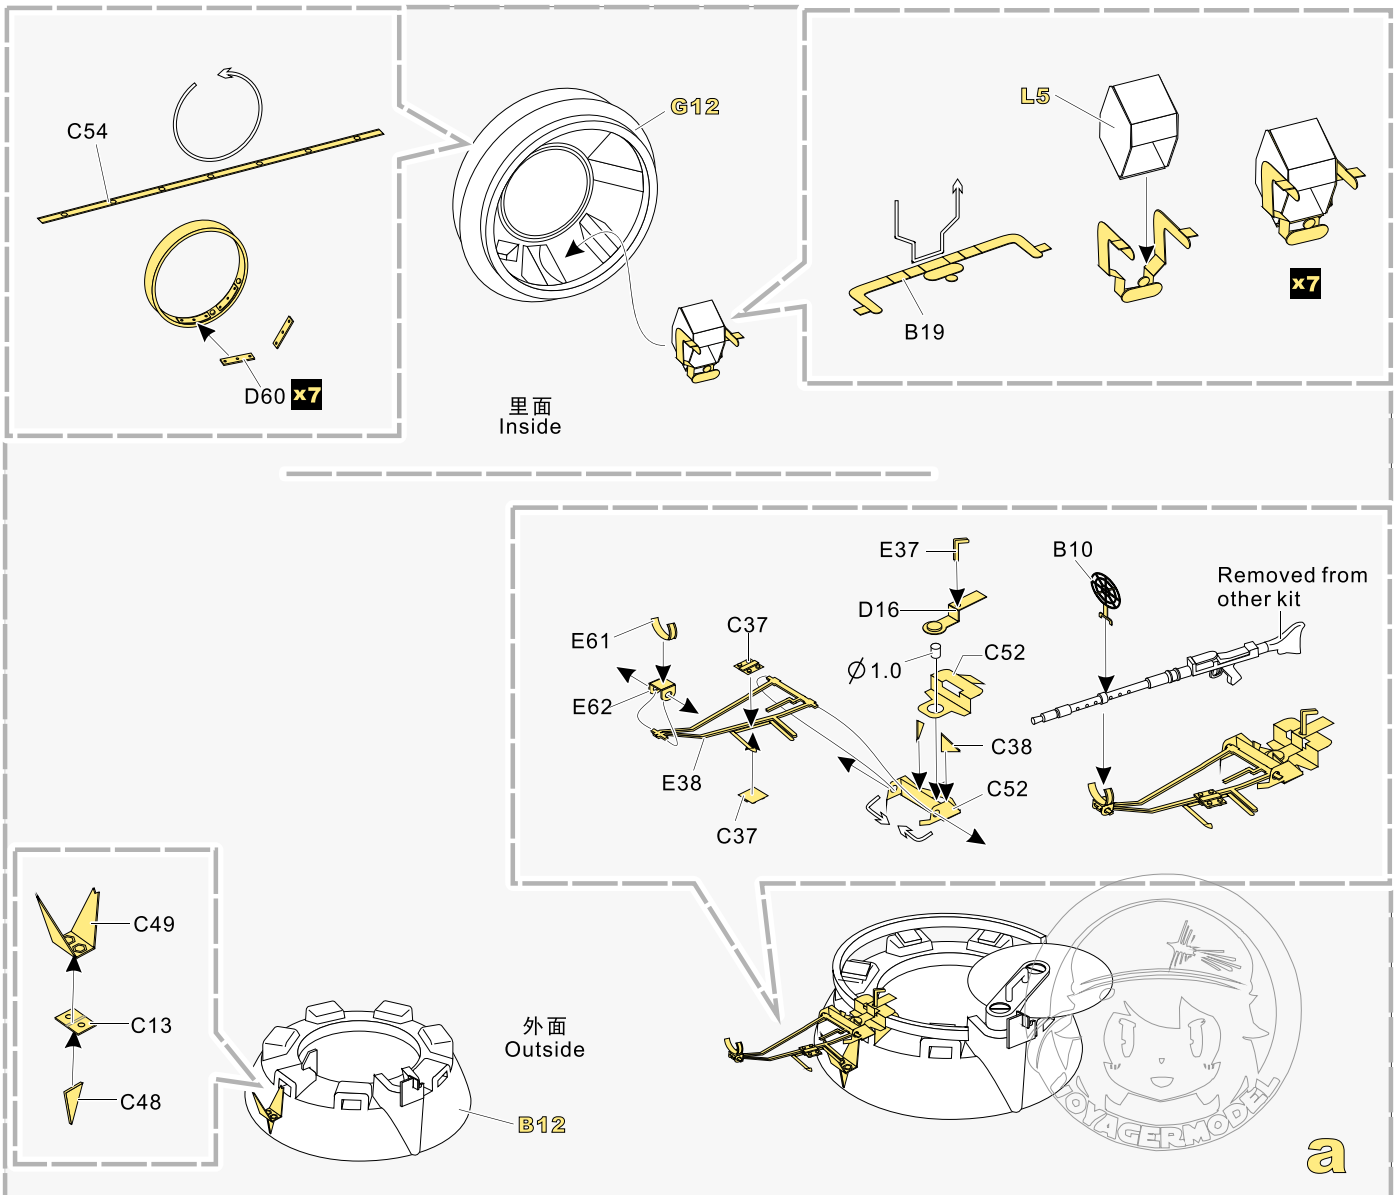

1/35 MILITARY MINIATURE VEHICLE UPGRADE SERIES PE35882

WWII German Panther G Early ver. Basic

二战德军黑豹G型坦克早期基本 改造件

[For DML smart kit]

推荐使用工具 RECOMMENDED TOOLS

- 安装
install
- 折叠
bend
- A1**
改造件零件编号
PE/resin part number
- B12**
原零件编号
kit part number
- C22**
被替换的原零件编号
replaced kit part number
- 另一侧相同制作
repeat on opposite side
- 钻孔
drill
- 切除
remove
- 打磨
grind off
- 弧度卷曲
radial bending
- x2**
制作若干组
multiple assembly
- 选择安装
alternative
- 用尖端在凹槽处冲压
use penpoint to press on the dent

1/35 MILITARY MINIATURE VEHICLE UPGRADE SERIES PE3882

f x6

g x2

h x8

i

剖面
Cross section

金属材料
Metal part x2

铜缆
Copper cable

自制
Scratch build

推荐 PEA070
VOYAGERMODEL PEA070
Recommended

剖面
Cross section

Parts shown: D61, D62, D44, D60, D63, D44, D29, D34, E49, K20, K14, K15, D38, Bosch, B9, E54, D51, D4, D50, D35, D4, D51, D50, D4, B15, D35, C35, C37, E36, Ø1.0, K17, D49, E5, B1, D31, D32, D36, D33, C33, K21, K22, B11, D31, D33, K6, E25, K4, E26, E33, f, g, h, i, j, k.

Recommended item

PEA 070	WWII German Panther/Jagdpanther Cleaning rod bin
PEA 075	WWII German Panther G/F, Jagdpanzer Schurzen
PEA 270	WWII German Panther A/G/F, JagdPanzer Demeged Road wheels
PE 35797	WWII German Panther G Early ver.Basic TAMIYA
PE 35796	WWII German Panther D Basic TAMIYA
PE 35733	WWII German Panther D Basic ZERZDA
PE 35741	WWII German Panther D Basic ICM
PE 35773	WWII German Pz.Beob.Wg.V Ausf. D Basic DRAGON
PE 35883	WWII German Panther G Later ver.Basic DRAGON
PE 35882	WWII German Panther G Early ver.Basic DRAGON
PE 35772	WWII German Panther A early ver. Basic DRAGON
VBS0143	WWII German KwK42 L/70 Gun Barrel for Panther A/G
VBS0144	WWII German KwK42 L/70 Gun Barrel for Panther A/G
VBS0145	WWII German KwK42 L/70 Gun Barrel for Panther D