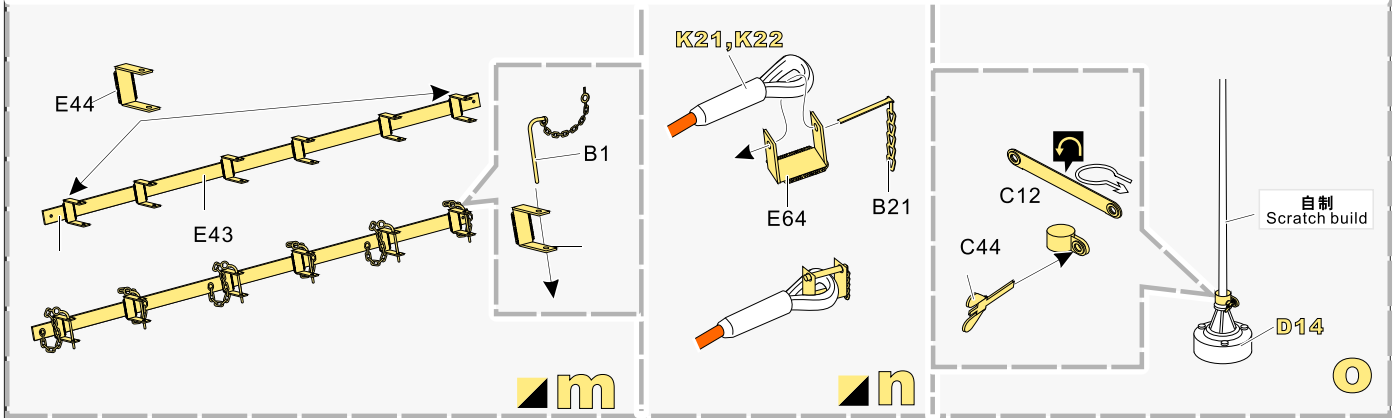

1/35 MILITARY MINIATURE VEHICLE UPGRADE SERIES PE35882