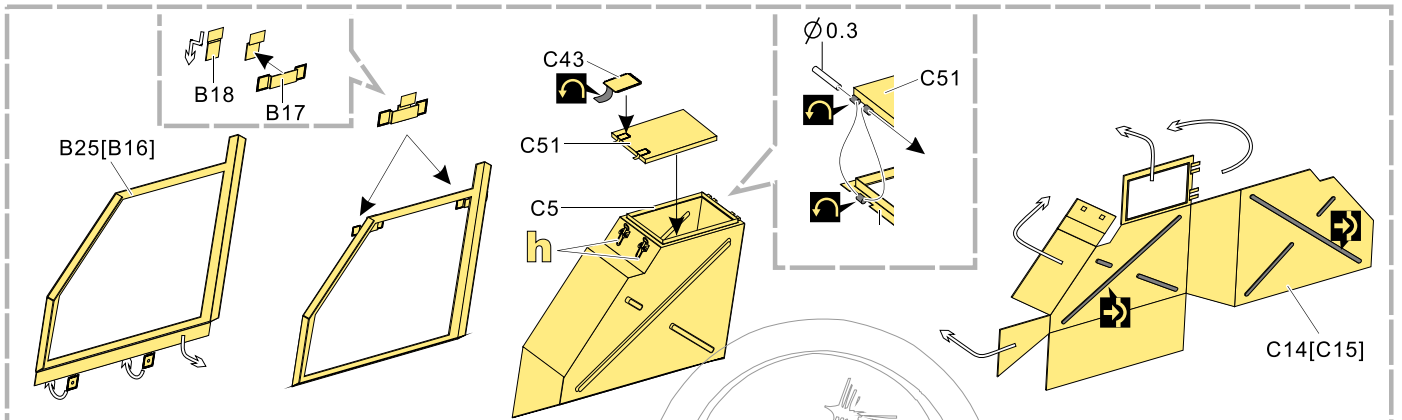

1/35 MILITARY MINIATURE VEHICLE UPGRADE SERIES PE35882