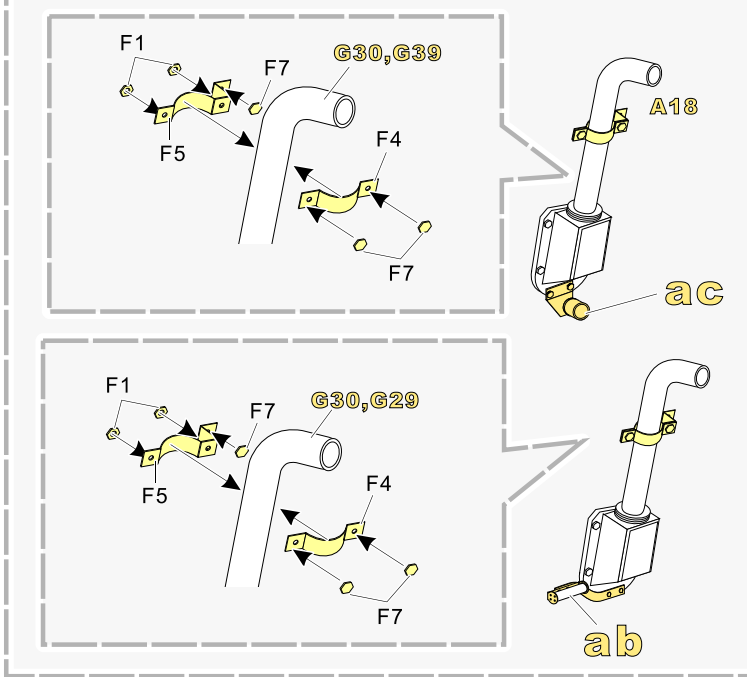

**VOYAGER
MODEL**

更多PE35882样品照片参考请扫一扫
MORE PICTUER OF PE 35882
REFERENCE SCAN HERE