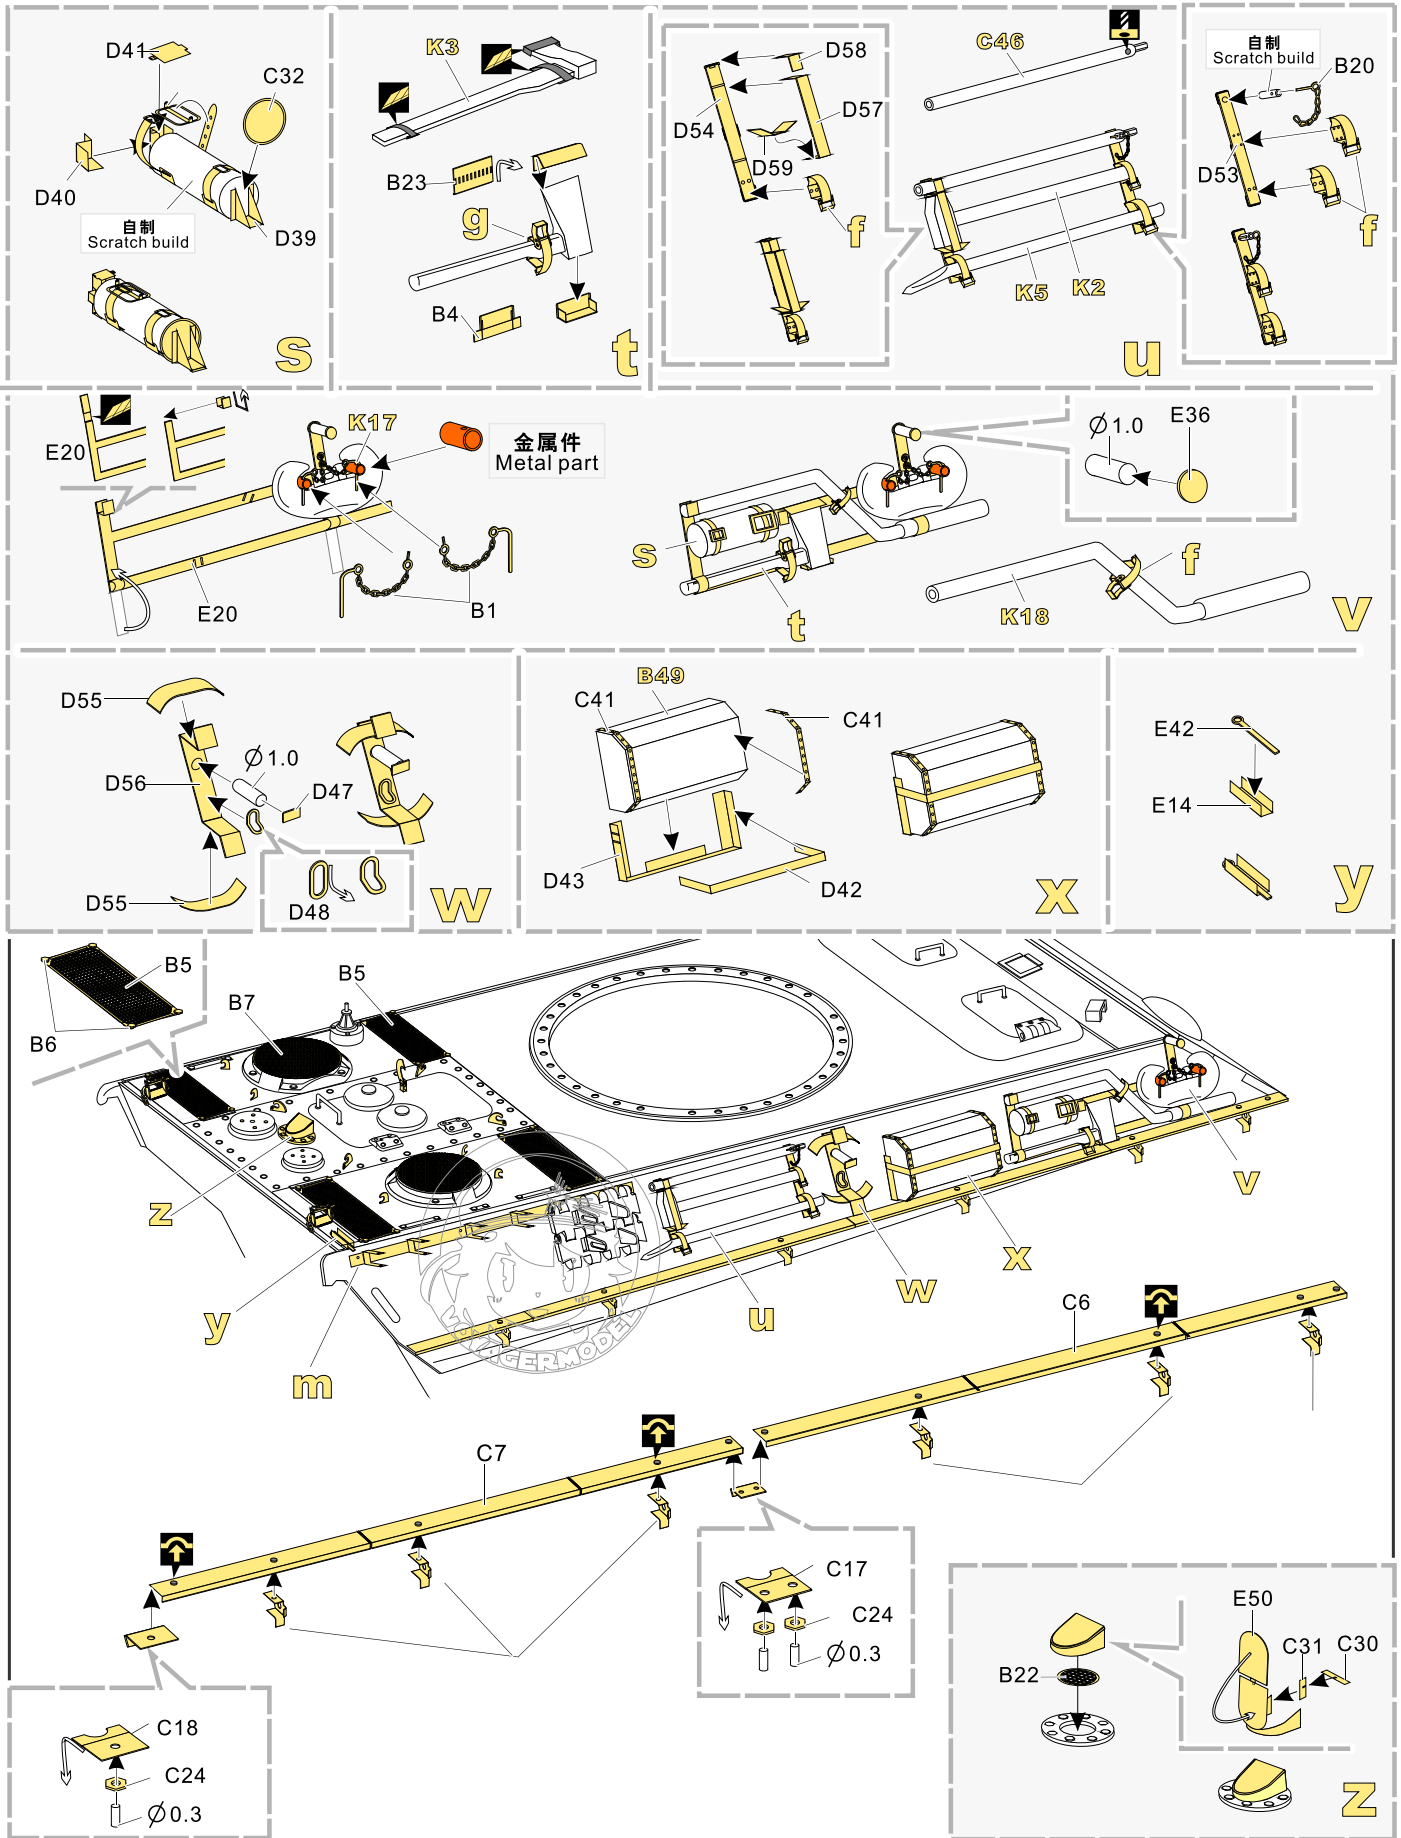

1/35 MILITARY MINIATURE VEHICLE UPGRADE SERIES PE35882