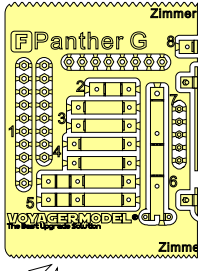

根据需要使用防磁刮片
Use zimmerit coating applicator as you need