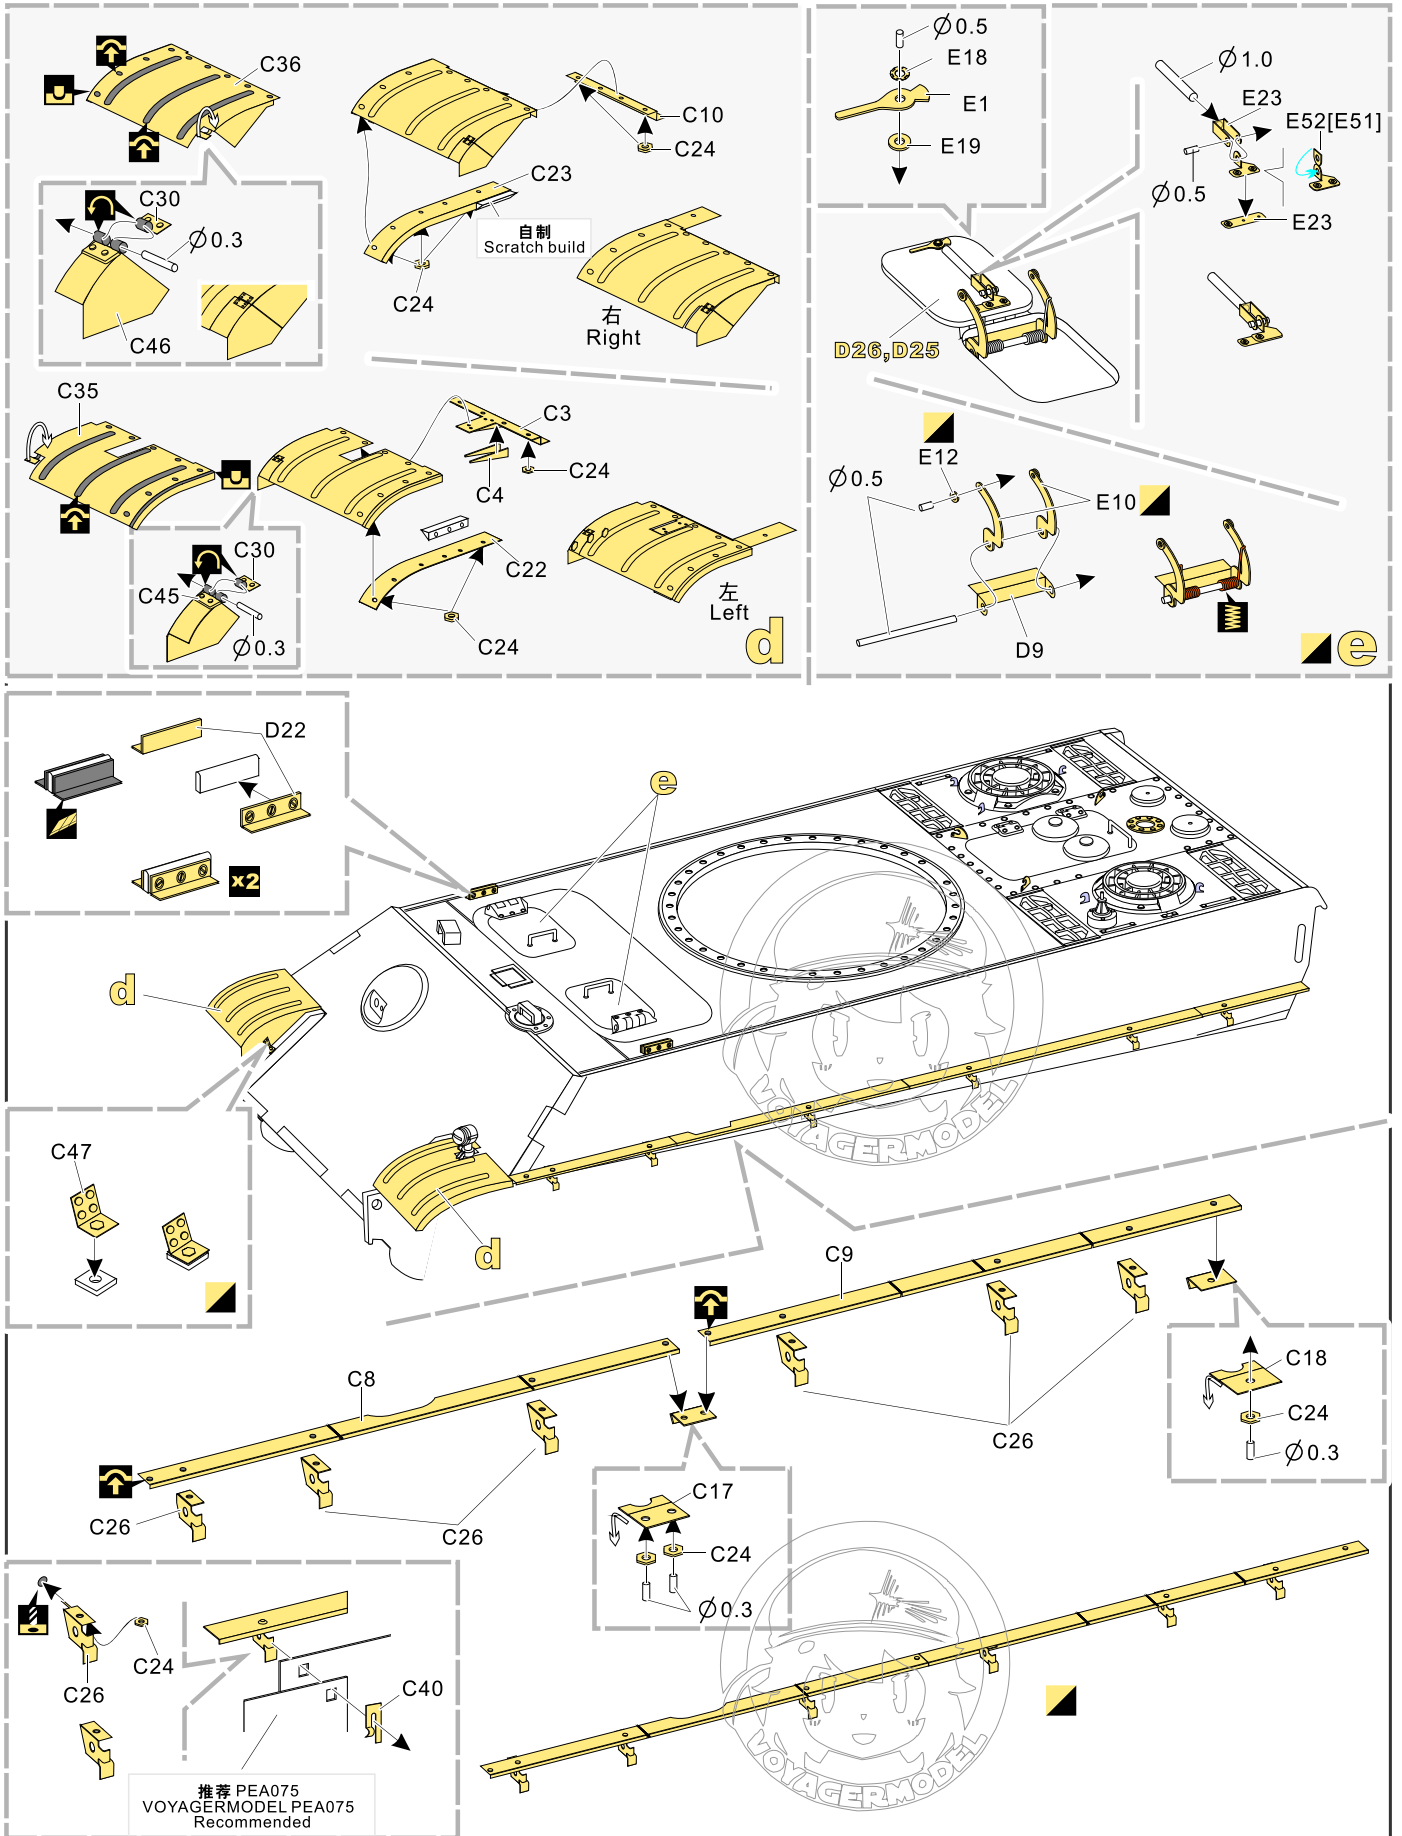

1/35 MILITARY MINIATURE VEHICLE UPGRADE SERIES PE35882

WWII German Panther G Early ver. Basic

二战德军黑豹G型坦克早期基本 改造件

[For DML smart kit]

推荐使用工具 RECOMMENDED TOOLS

- 安装
install
- 折叠
bend
- A1**
改造件零件编号
PE/resin part number
- B12**
原零件编号
kit part number
- C22**
被替换的原零件编号
replaced kit part number
- 另一侧相同制作
repeat on opposite side
- 钻孔
drill
- 切除
remove
- 打磨
grind off
- 弧度卷曲
radial bending
- x2**
制作若干组
multiple assembly
- 选择安装
alternative
- 用尖端在凹槽处冲压
use penpoint to press on the dent

1/35 MILITARY MINIATURE VEHICLE UPGRADE SERIES PE3882

f x6

g x2

h x8

i

剖面
Cross section

金属材料
Metal part x2

铜缆
Copper cable

自制
Scratch build

推荐 PEA070
VOYAGERMODEL PEA070
Recommended

剖面
Cross section

Parts shown: D61, D62, D44, D60, D63, D44, D29, D34, E49, K20, K14, K15, D38, Bosch, B9, E54, D51, D4, D50, D35, D4, D51, D50, D4, B15, D35, C35, C37, E36, Ø1.0, K17, D49, E5, B1, D31, D32, D36, D33, C33, K21, K22, B11, D31, D33, K6, E25, K4, E26, E33, f, g, h, i, j, k.