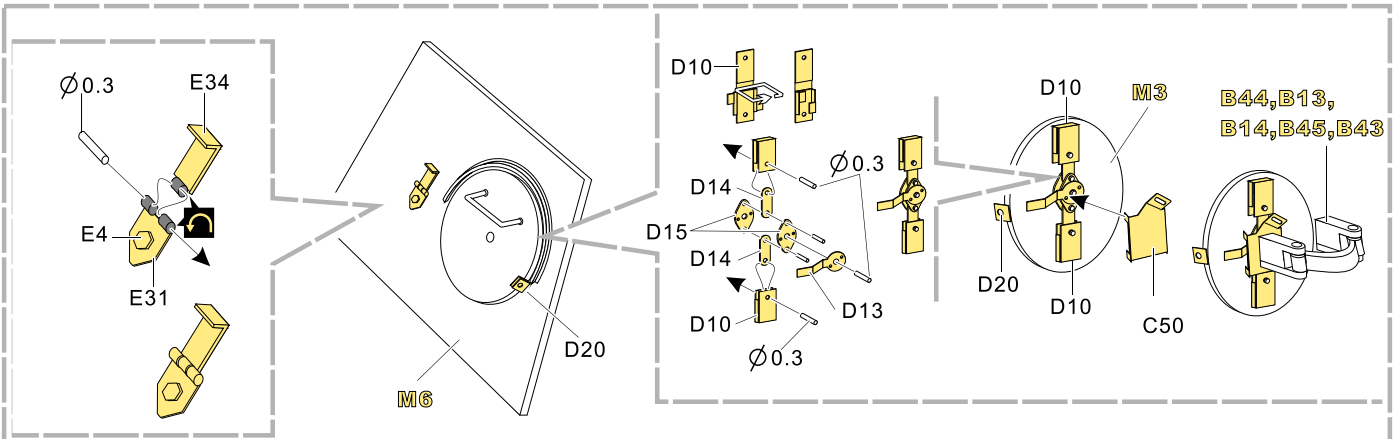

1/35 MILITARY MINIATURE VEHICLE UPGRADE SERIES PE35882

推荐 VBS0143
VOYAGERMODEL VBS0143
Recommended