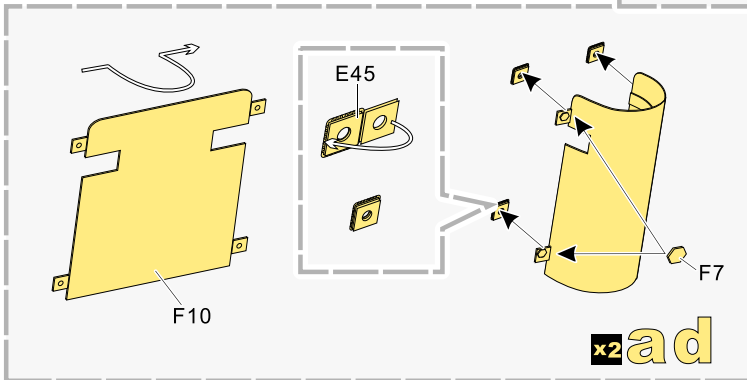

1/35 MILITARY MINIATURE VEHICLE UPGRADE SERIES PE35882