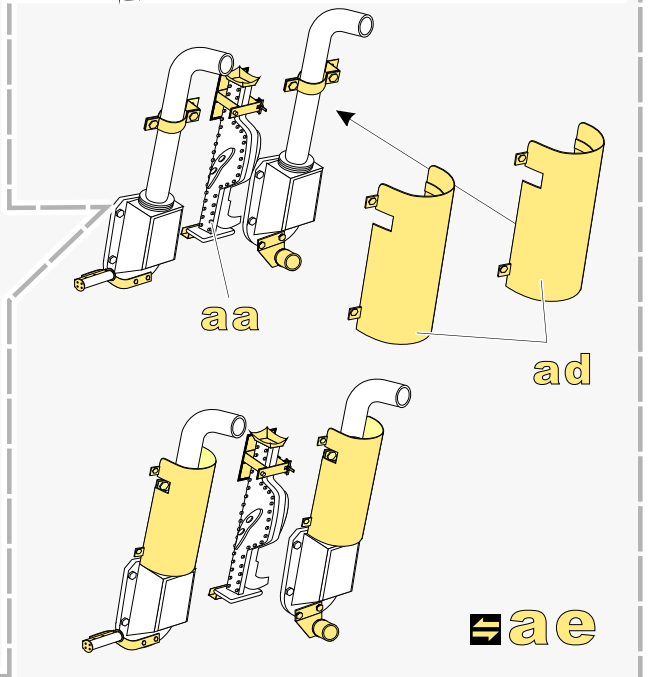

1/35 MILITARY MINIATURE VEHICLE UPGRADE SERIES PE35882

1/35 MILITARY MINIATURE VEHICLE UPGRADE SERIES PE35882

指描天线组
Command antenna set

1/35 MILITARY MINIATURE VEHICLE UPGRADE SERIES PE35882

VOYAGERMODEL[®] 完美不歪 极致享受