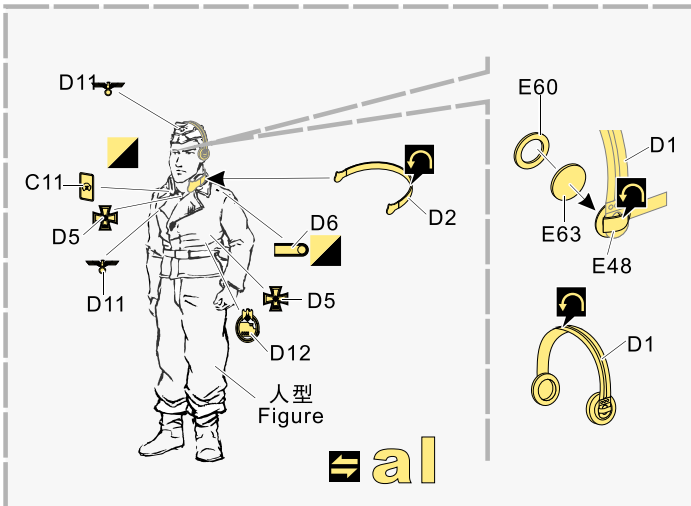

1/35 MILITARY MINIATURE VEHICLE UPGRADE SERIES PE35882

1/35 MILITARY MINIATURE VEHICLE UPGRADE SERIES PE35882

指描天线组
Command antenna set

1/35 MILITARY MINIATURE VEHICLE UPGRADE SERIES PE35882

VOYAGERMODEL[®] 完美不歪 极致享受