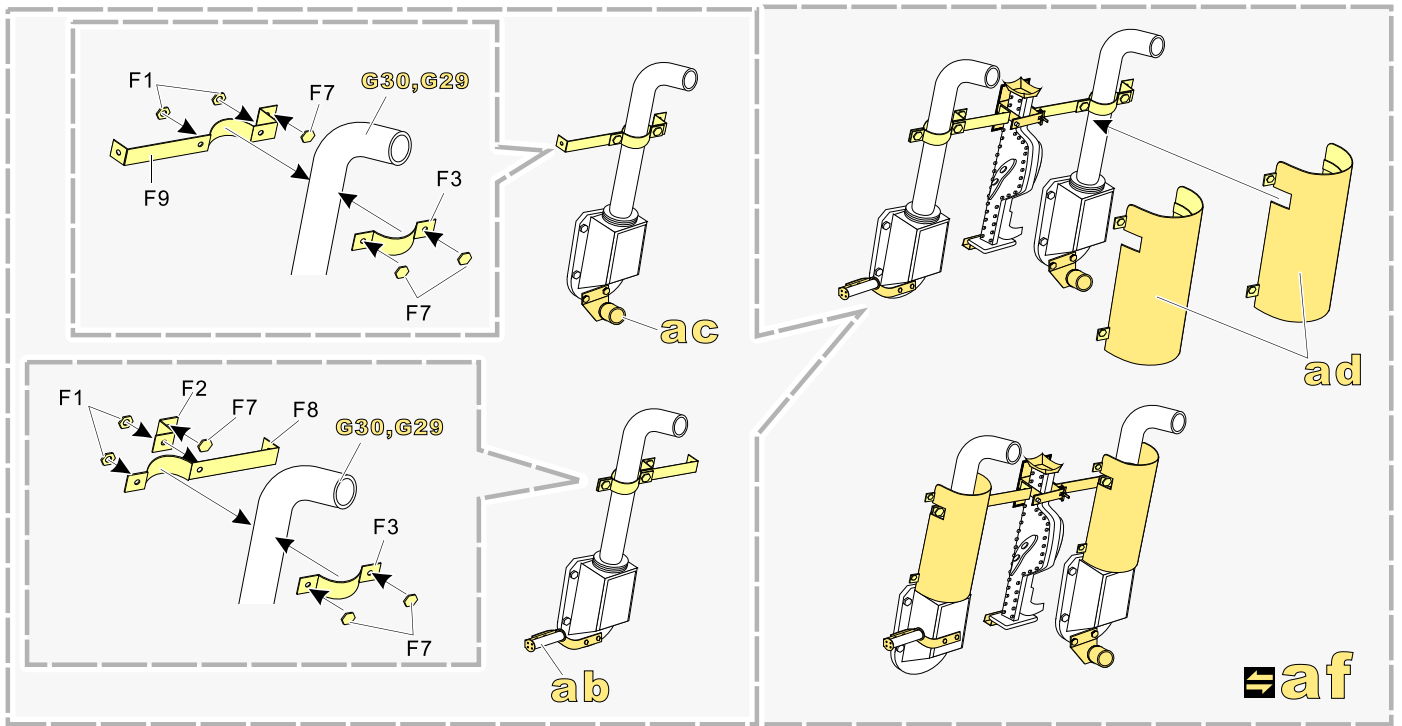

1/35 MILITARY MINIATURE VEHICLE UPGRADE SERIES PE35882