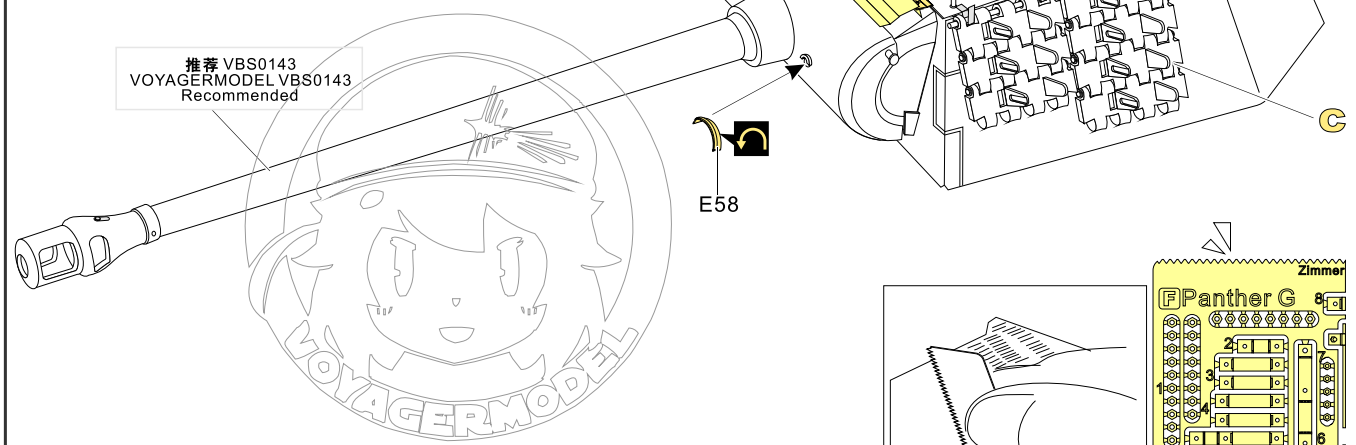

1/35 MILITARY MINIATURE VEHICLE UPGRADE SERIES PE35882

WWII German Panther G Early ver. Basic

二战德军黑豹G型坦克早期基本 改造件

[For DML smart kit]

推荐使用工具 RECOMMENDED TOOLS

- 安装
install
- 折叠
bend
- A1**
改造件零件编号
PE/resin part number
- B12**
原零件编号
kit part number
- C22**
被替换的原零件编号
replaced kit part number
- 另一侧相同制作
repeat on opposite side
- 钻孔
drill
- 切除
remove
- 打磨
grind off
- 弧度卷曲
radial bending
- x2**
制作若干组
multiple assembly
- 选择安装
alternative
- 用尖端在凹槽处冲压
use penpoint to press on the dent

1/35 MILITARY MINIATURE VEHICLE UPGRADE SERIES PE35882

推荐 VBS0143
VOYAGERMODEL VBS0143
Recommended

根据需要使用防磁刮片
Use zimmerit coating applicator as you need

1/35 MILITARY MINIATURE VEHICLE UPGRADE SERIES PE35882

1/35 MILITARY MINIATURE VEHICLE UPGRADE SERIES PE3882

f x6

g x2

h x8

i

剖面
Cross section

金属材料
Metal part x2

铜缆
Copper cable