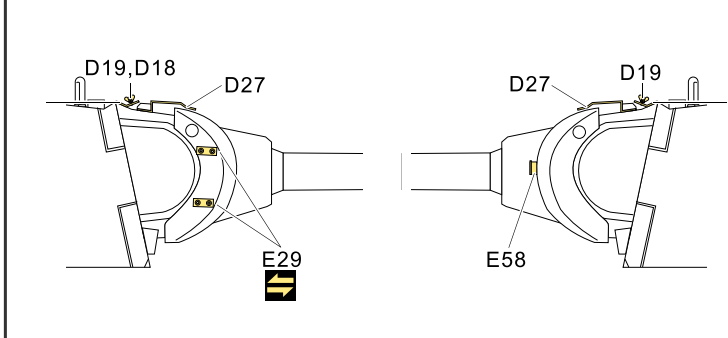

根据需要使用防磁刮片
Use zimmerit coating applicator as you need