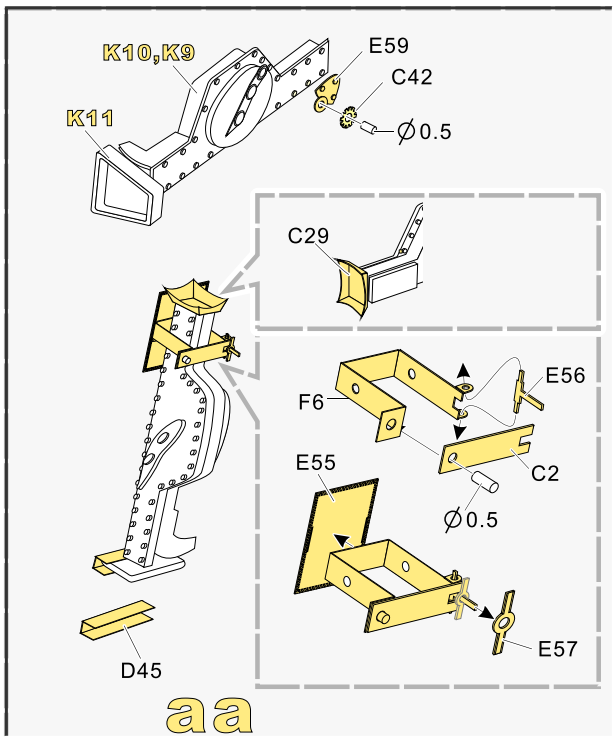

1/35 MILITARY MINIATURE VEHICLE UPGRADE SERIES PE35882