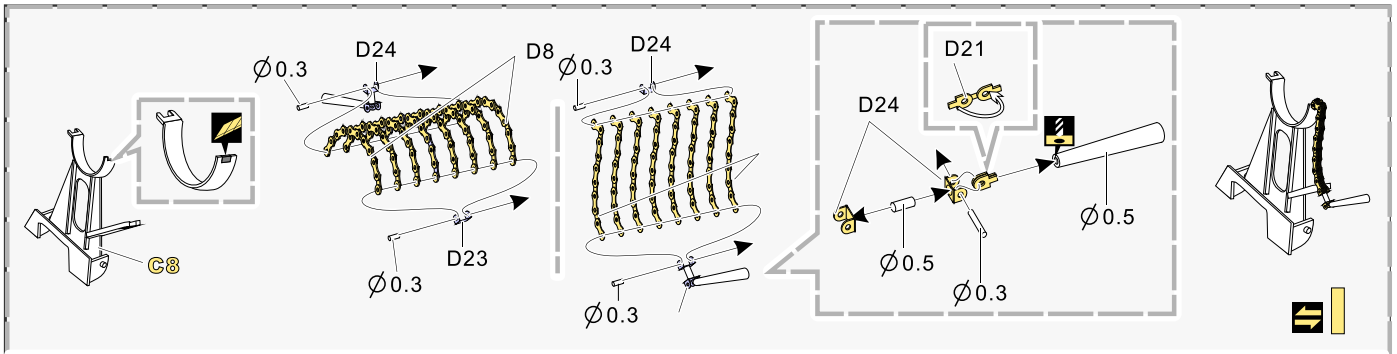

1/35 MILITARY MINIATURE VEHICLE UPGRADE SERIES PE35882