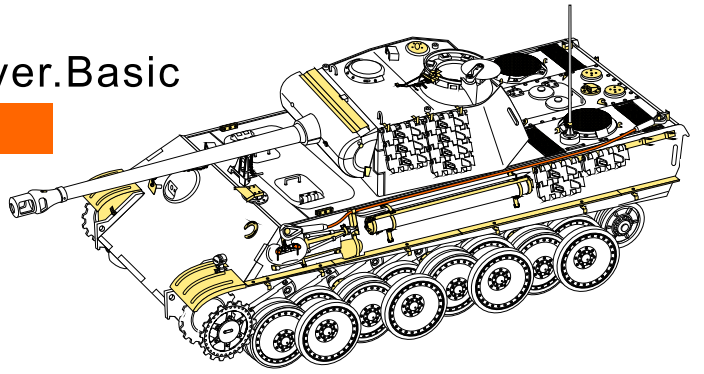

1/35 MILITARY MINIATURE VEHICLE UPGRADE SERIES PE35882

WWII German Panther G Early ver. Basic

二战德军黑豹G型坦克早期基本 改造件

[For DML smart kit]

推荐使用工具 RECOMMENDED TOOLS

- 安装
install
- 折叠
bend
- A1**
改造件零件编号
PE/resin part number
- B12**
原零件编号
kit part number
- C22**
被替换的原零件编号
replaced kit part number
- 另一侧相同制作
repeat on opposite side
- 钻孔
drill
- 切除
remove
- 打磨
grind off
- 弧度卷曲
radial bending
- x2**
制作若干组
multiple assembly
- 选择安装
alternative
- 用尖端在凹槽处冲压
use penpoint to press on the dent

1/35 MILITARY MINIATURE VEHICLE UPGRADE SERIES PE35882

推荐 VBS0143
VOYAGERMODEL VBS0143
Recommended

根据需要使用防磁刮片
Use zimmerit coating applicator as you need

1/35 MILITARY MINIATURE VEHICLE UPGRADE SERIES PE35882