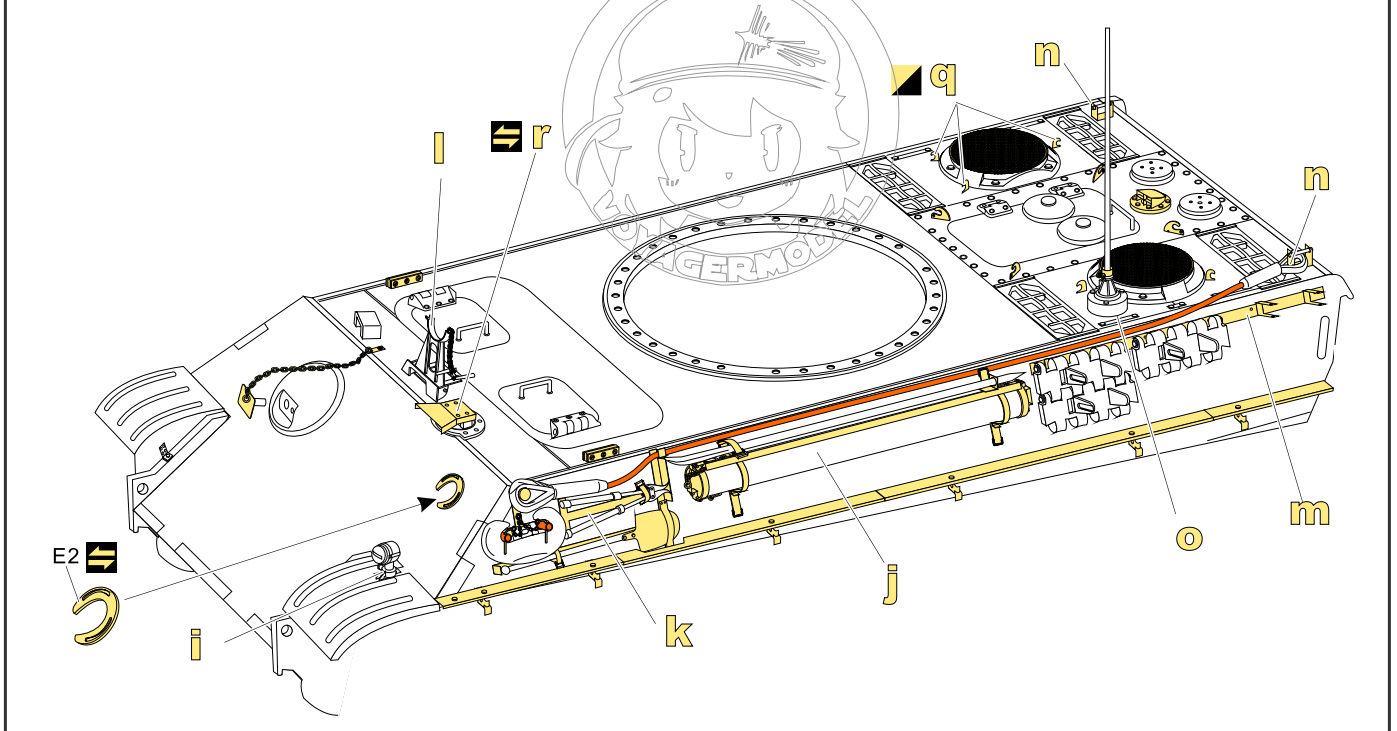

1/35 MILITARY MINIATURE VEHICLE UPGRADE SERIES PE35882