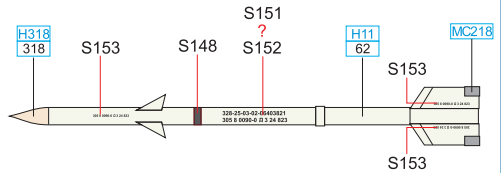

SCALE
1/48

MiG-21PFM stencils

ITEM #
D48018

R-3S

R-3R

Eduard - Model Accessories, 435 21 Obrnice 170,
Czech Republic

WWW.EDUARD.COM

APU-7