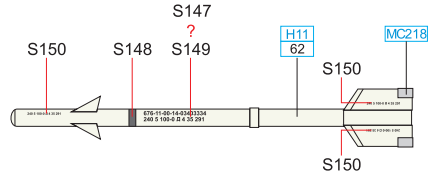

SCALE
1/48

MiG-21PFM stencils

ITEM #
D48018

R-3S

R-3R

Eduard - Model Accessories, 435 21 Obrnice 170,
Czech Republic

WWW.EDUARD.COM

APU-7