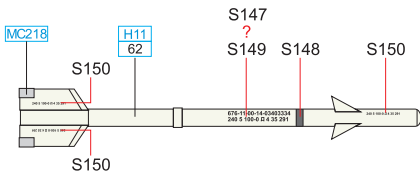

SCALE
1/48

MiG-21PFM stencils

ITEM #
D48018

R-3S

R-3R

Eduard - Model Accessories, 435 21 Obrnice 170,
Czech Republic

WWW.EDUARD.COM

APU-7