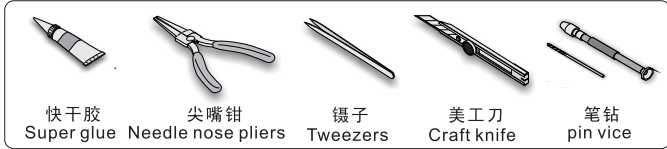

1/35 MILITARY MINIATURE VEHICLE UPGRADE SERIES PE35870

WWII German Panther II Prototype Design Plan basic

二战德军黑豹II原型设计方案坦克基本改造件

[For AMUSING HOBBY 35A012]

■ 推荐使用工具 RECOMMENDED TOOLS

- ↑
安装
install
- ↩
折叠
bend
- A1**
改造件零件编号
PE/resin part number
- B12**
原零件编号
kit part number
- C22**
被替换的原零件编号
replaced kit part number
- ✂
切除
remove
- ↻
弧度卷曲
radial bending
- x2**
制作若干组
multiple assembly
- ⇄
选择安装
alternative
- ⚙
钻孔
drill
- ↔
另一侧相同制作
repeat on opposite side

用尖端在凹槽处冲压
use penpoint to press on the dent

蚀刻片零件内侧面向上
Put the part upside down
用笔尖在凹槽处刺
Use penpoint to press on the dent

1/35 MILITARY MINIATURE VEHICLE UPGRADE SERIES PE35870

1/35 MILITARY MINIATURE VEHICLE UPGRADE SERIES PE35870