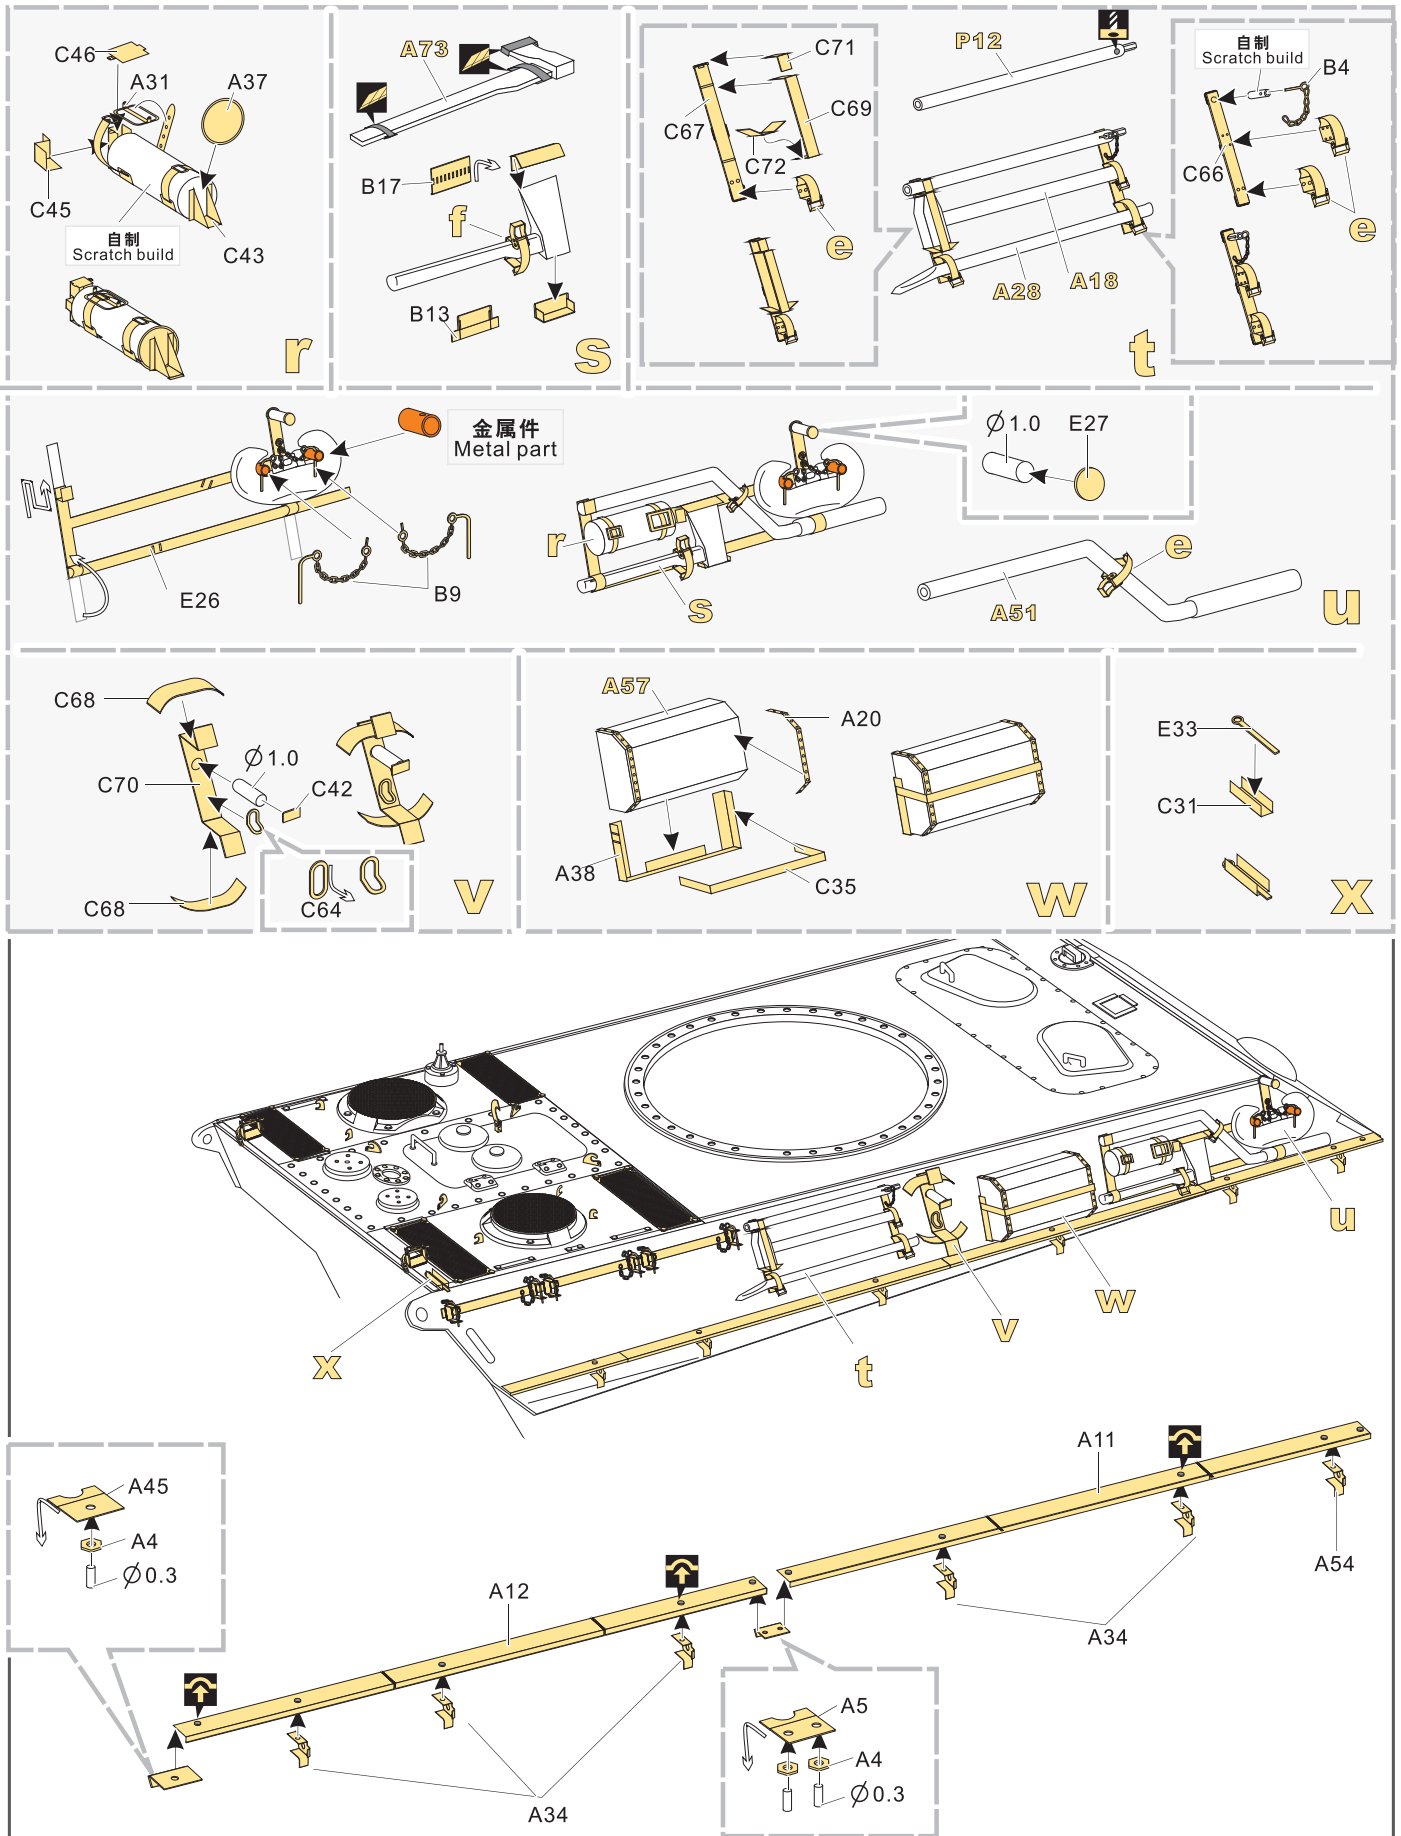

1/35 MILITARY MINIATURE VEHICLE UPGRADE SERIES PE35870