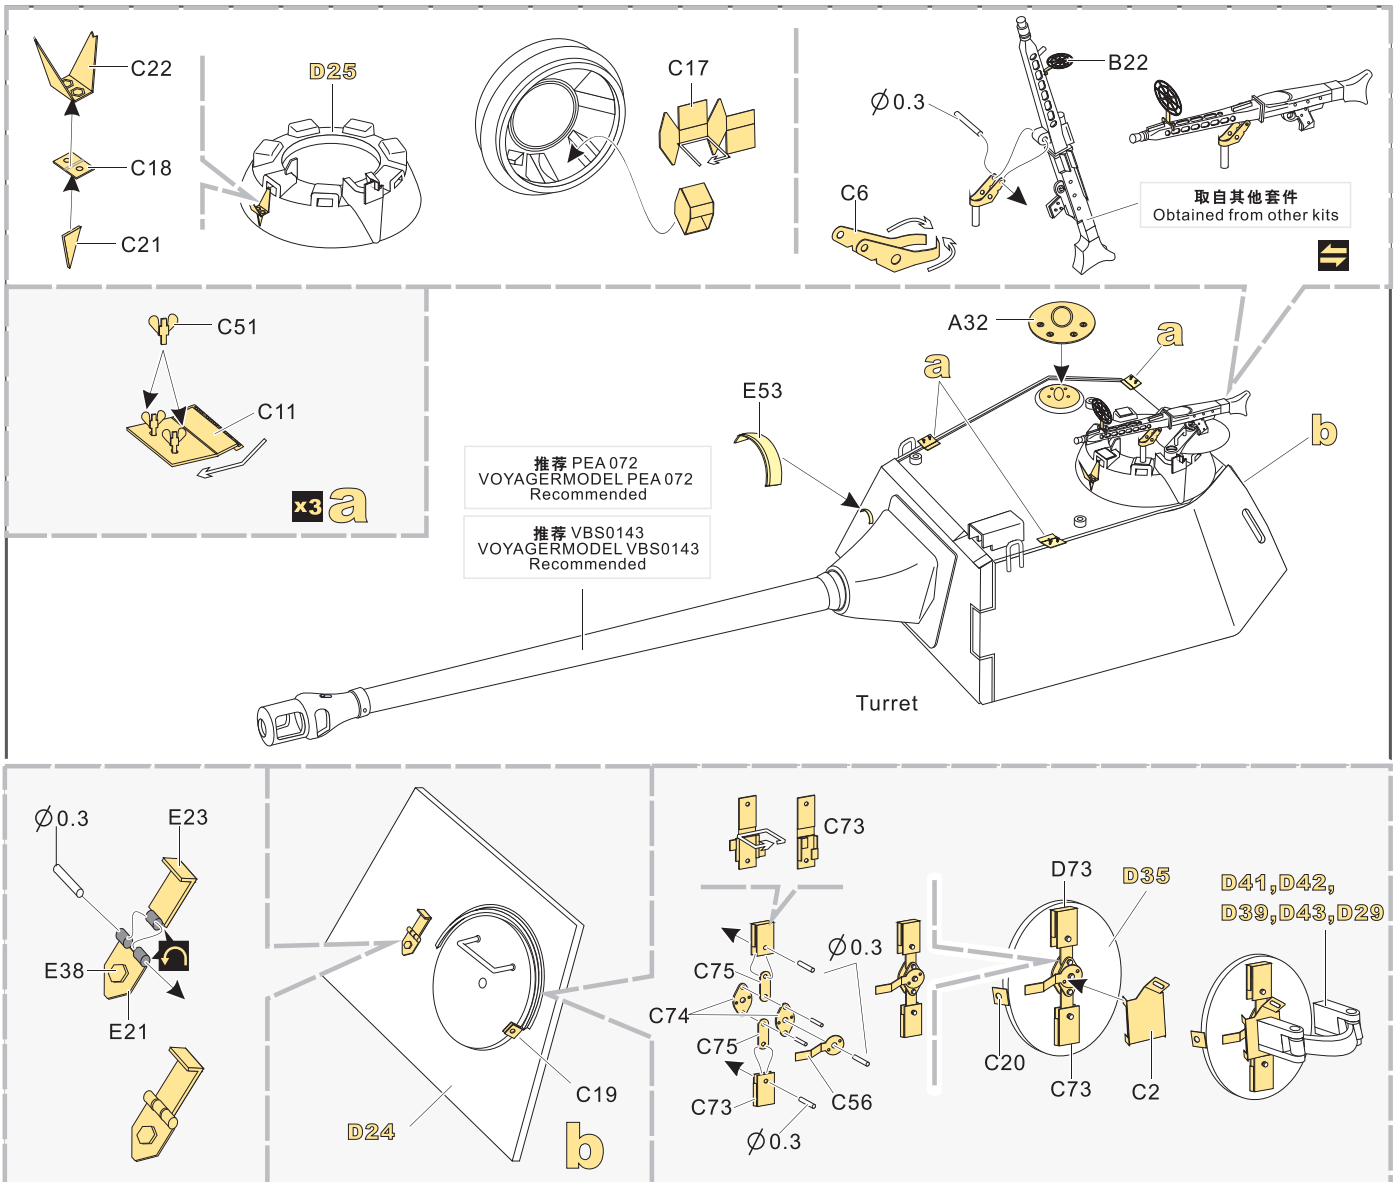

1/35 MILITARY MINIATURE VEHICLE UPGRADE SERIES PE35870

WWII German Panther II Prototype Design Plan basic

二战德军黑豹II原型设计方案坦克基本改造件

[For AMUSING HOBBY 35A012]

■ 推荐使用工具 RECOMMENDED TOOLS

- ↑
安装
install
- ↩
折叠
bend
- A1**
改造件零件编号
PE/resin part number
- B12**
原零件编号
kit part number
- C22**
被替换的原零件编号
replaced kit part number
- ✂
切除
remove
- ↻
弧度卷曲
radial bending
- x2**
制作若干组
multiple assembly
- ⇄
选择安装
alternative
- ⚙
钻孔
drill
- ↔
另一侧相同制作
repeat on opposite side

用尖端在凹槽处冲压
use penpoint to press on the dent

蚀刻片零件内侧面向上
Put the part upside down
用笔尖在凹槽处刺
Use penpoint to press on the dent

1/35 MILITARY MINIATURE VEHICLE UPGRADE SERIES PE35870

1/35 MILITARY MINIATURE VEHICLE UPGRADE SERIES PE35870

1/35 MILITARY MINIATURE VEHICLE UPGRADE SERIES PE35870

**VOYAGER
MODEL**

更多PE35870样品照片参考请扫一扫
MORE PICTUER OF PE 35870
REFERENCE SCAN HERE

1/35 MILITARY MINIATURE VEHICLE UPGRADE SERIES PE35870

1/35 MILITARY MINIATURE VEHICLE UPGRADE SERIES PE35870

1/35 MILITARY MINIATURE VEHICLE UPGRADE SERIES PE35870

1/35 MILITARY MINIATURE VEHICLE UPGRADE SERIES PE35870

VOYAGERMODEL 无限不面 极尽享境

Recommended item

PE 35867	WWII German Jagdpanther II tank destroyer basic
PE 35869	WWII German Panther II tank basic
PE 35870	WWII German Panther II Prototype Design Plan_basic
PE 35536	WWII German PzKpfw VK30.02 w/smoke discharger
PE 35892	WWII German King Tiger Final version
PE 35893	WWII German BAR 305mm Heavy Self-propelled Mortar
PE 35617	Modern Russian Object 279 heavy tank
PE 35552	WWII German VK1602 Leopard w/smoke discharger
PE 35543	WWII German Pz.Kpfw.VII lowe Super Heavy tank
PE 35763	WWII German Pz.Kpfw.VII VK7201(K) lowe Super Heavy tank basic