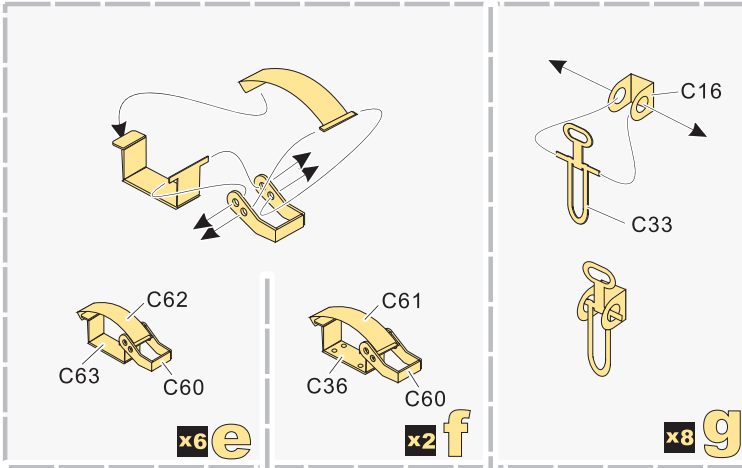

用尖端在凹槽处冲压
use penpoint to press on the dent

蚀刻片零件内侧面向上
Put the part upside down
用笔尖在凹槽处刺
Use penpoint to press on the dent

1/35 MILITARY MINIATURE VEHICLE UPGRADE SERIES PE35870

1/35 MILITARY MINIATURE VEHICLE UPGRADE SERIES PE35870