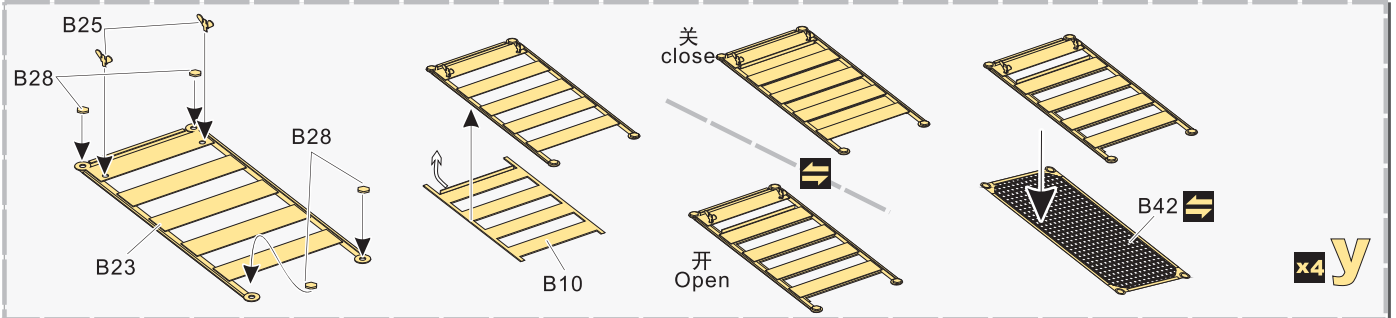

1/35 MILITARY MINIATURE VEHICLE UPGRADE SERIES PE35870

**VOYAGER
MODEL**

更多PE35870样品照片参考请扫一扫
MORE PICTUER OF PE 35870
REFERENCE SCAN HERE

1/35 MILITARY MINIATURE VEHICLE UPGRADE SERIES PE35870

1/35 MILITARY MINIATURE VEHICLE UPGRADE SERIES PE35870