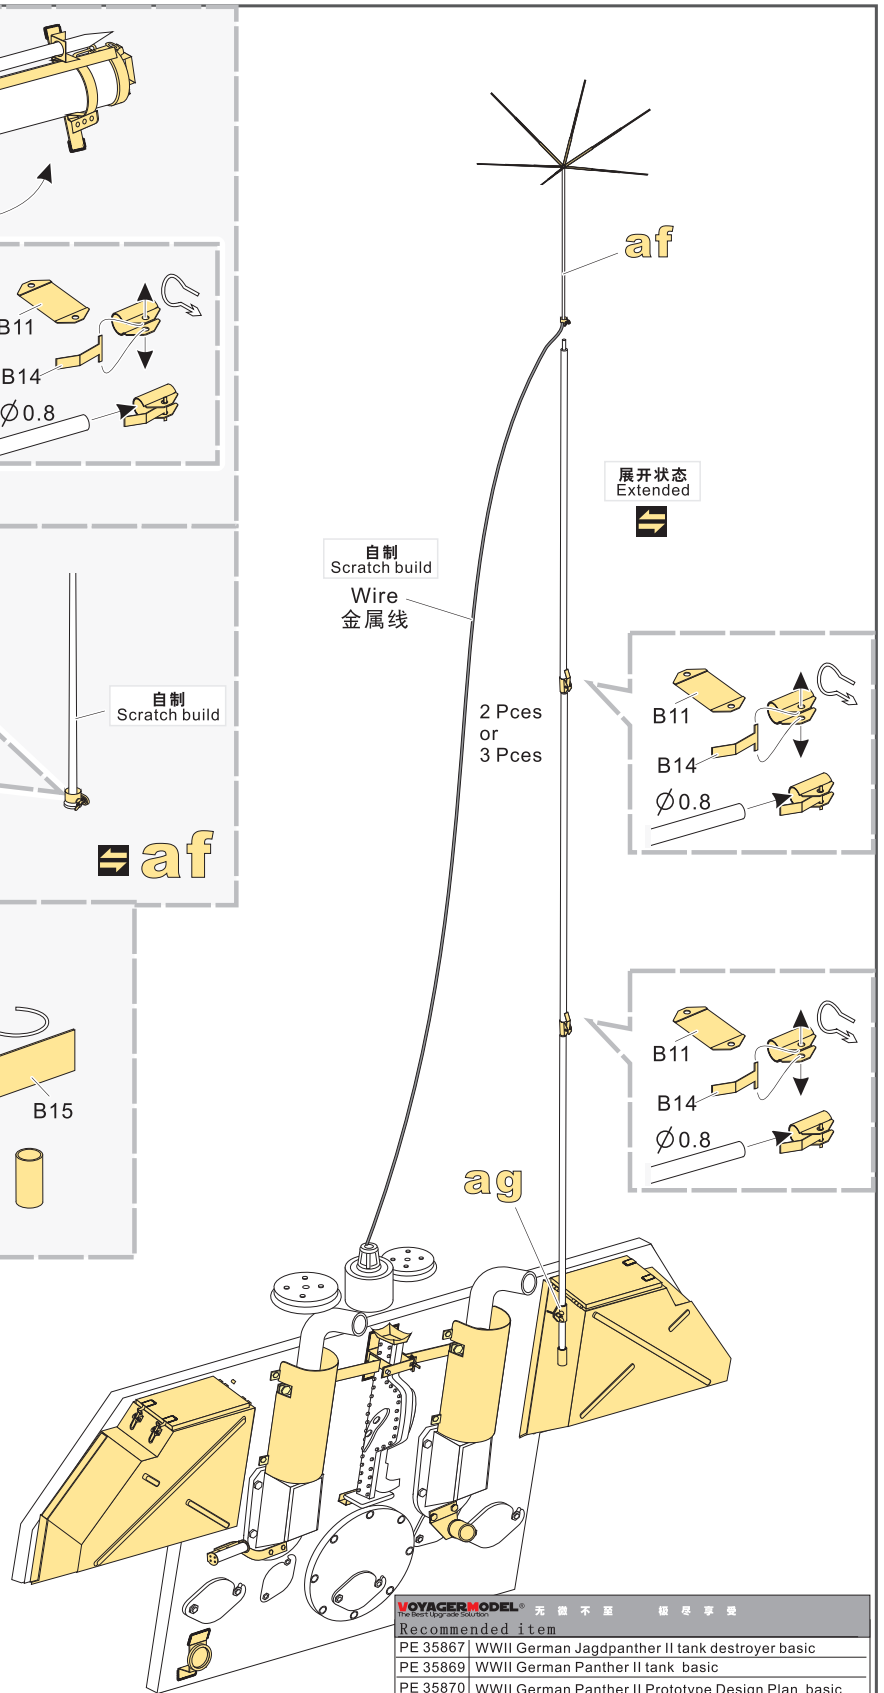

1/35 MILITARY MINIATURE VEHICLE UPGRADE SERIES PE35870

VOYAGERMODEL 无限不面 极尽享境

Recommended item

PE 35867	WWII German Jagdpanther II tank destroyer basic
PE 35869	WWII German Panther II tank basic
PE 35870	WWII German Panther II Prototype Design Plan_basic
PE 35536	WWII German PzKpfw VK30.02 w/smoke discharger
PE 35892	WWII German King Tiger Final version
PE 35893	WWII German BAR 305mm Heavy Self-propelled Mortar
PE 35617	Modern Russian Object 279 heavy tank
PE 35552	WWII German VK1602 Leopard w/smoke discharger
PE 35543	WWII German Pz.Kpfw.VII lowe Super Heavy tank
PE 35763	WWII German Pz.Kpfw.VII VK7201(K) lowe Super Heavy tank basic