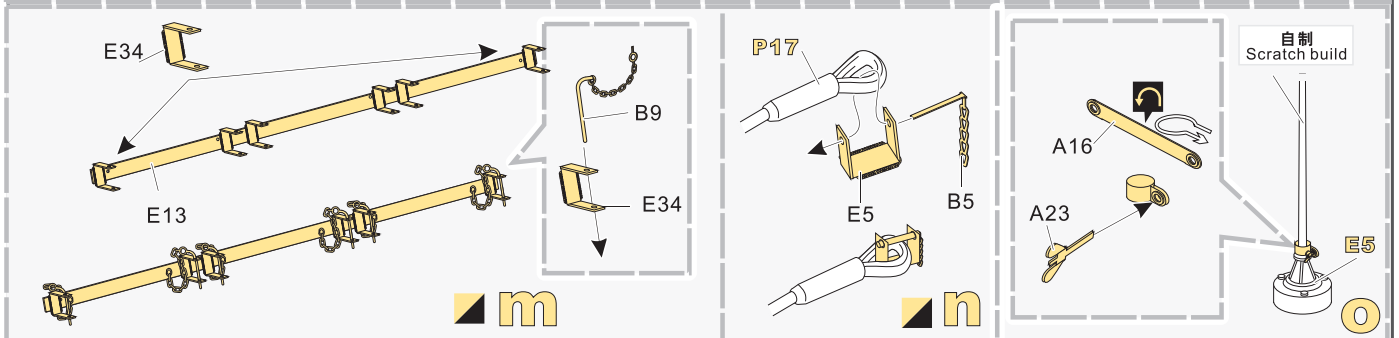

1/35 MILITARY MINIATURE VEHICLE UPGRADE SERIES PE35870