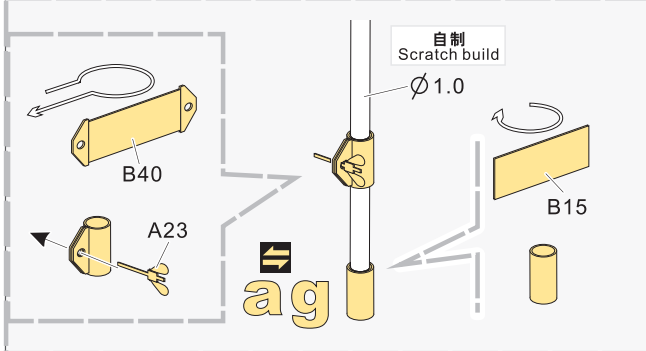

1/35 MILITARY MINIATURE VEHICLE UPGRADE SERIES PE35870

VOYAGERMODEL 无限不面 极尽享境

Recommended item

PE 35867	WWII German Jagdpanther II tank destroyer basic
PE 35869	WWII German Panther II tank basic
PE 35870	WWII German Panther II Prototype Design Plan_basic
PE 35536	WWII German PzKpfw VK30.02 w/smoke discharger
PE 35892	WWII German King Tiger Final version
PE 35893	WWII German BAR 305mm Heavy Self-propelled Mortar
PE 35617	Modern Russian Object 279 heavy tank
PE 35552	WWII German VK1602 Leopard w/smoke discharger
PE 35543	WWII German Pz.Kpfw.VII lowe Super Heavy tank
PE 35763	WWII German Pz.Kpfw.VII VK7201(K) lowe Super Heavy tank basic