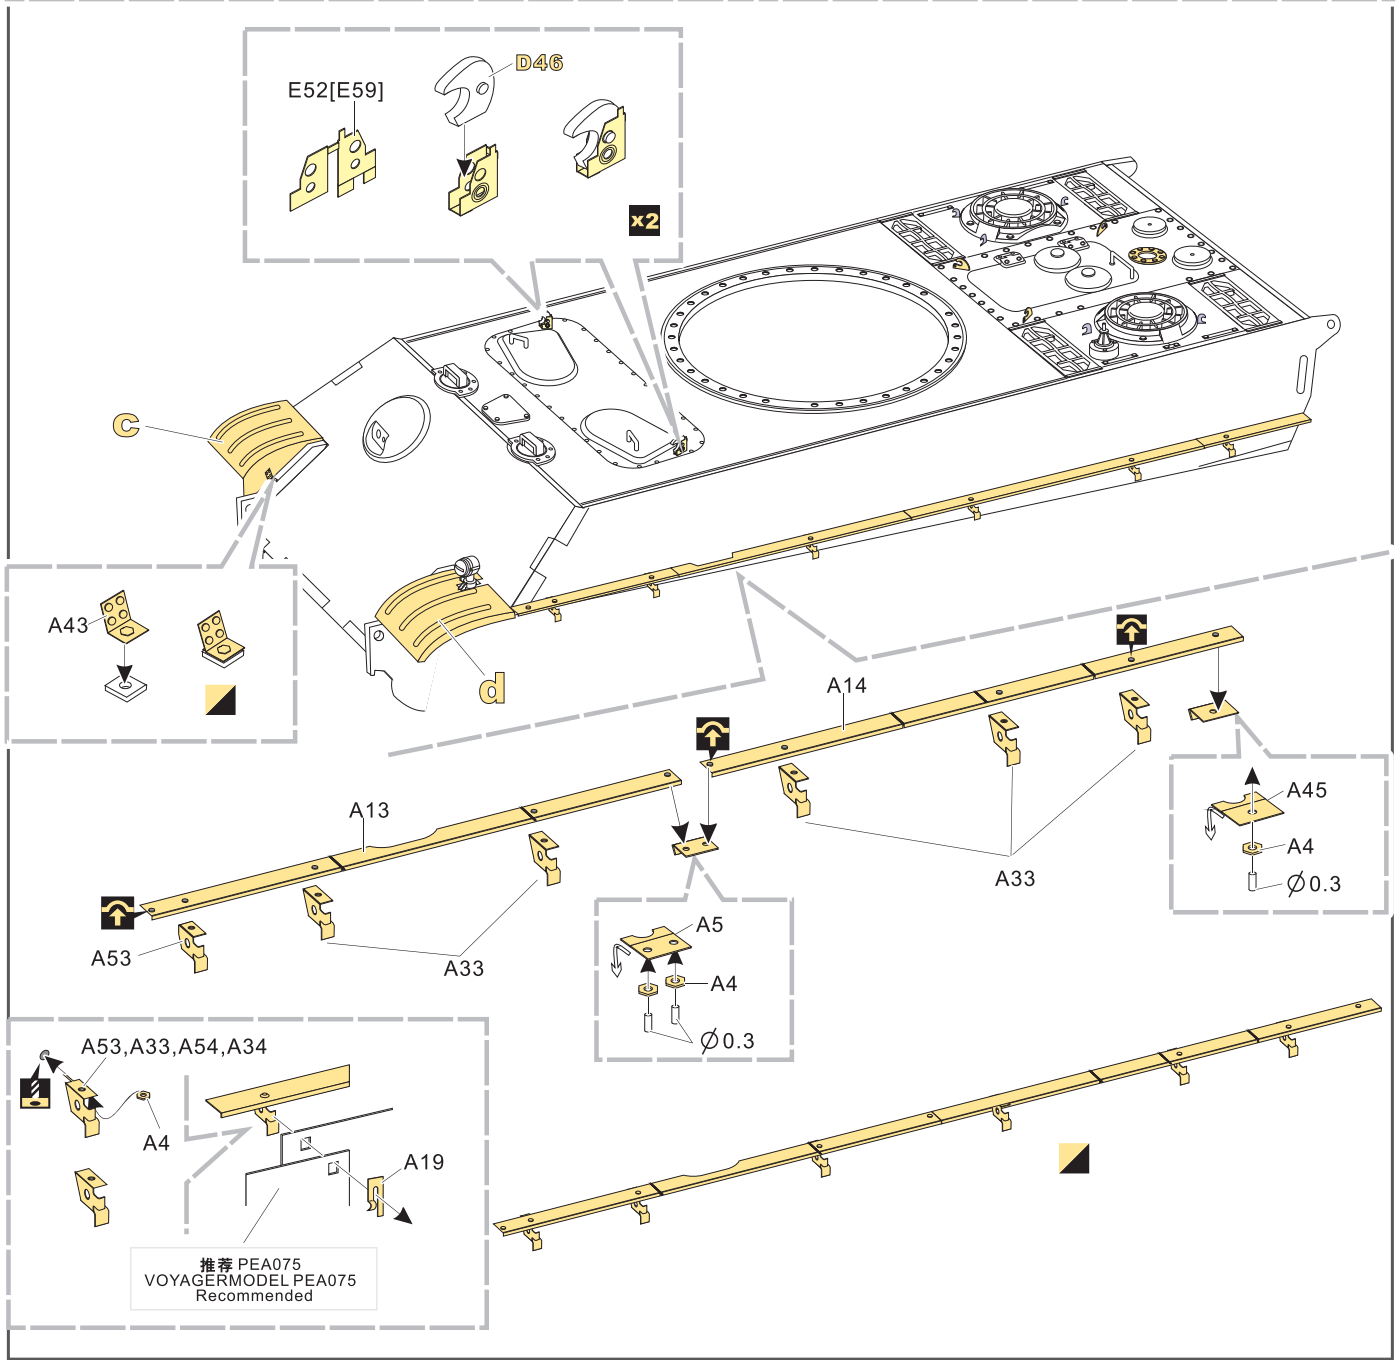

1/35 MILITARY MINIATURE VEHICLE UPGRADE SERIES PE35870

WWII German Panther II Prototype Design Plan basic

二战德军黑豹II原型设计方案坦克基本改造件

[For AMUSING HOBBY 35A012]

■ 推荐使用工具 RECOMMENDED TOOLS

- ↑
安装
install
- ↩
折叠
bend
- A1**
改造件零件编号
PE/resin part number
- B12**
原零件编号
kit part number
- C22**
被替换的原零件编号
replaced kit part number
- ✂
切除
remove
- ↻
弧度卷曲
radial bending
- x2**
制作若干组
multiple assembly
- ⇄
选择安装
alternative
- ⚙
钻孔
drill
- ↔
另一侧相同制作
repeat on opposite side

用尖端在凹槽处冲压
use penpoint to press on the dent

蚀刻片零件内侧面向上
Put the part upside down
用笔尖在凹槽处刺
Use penpoint to press on the dent

1/35 MILITARY MINIATURE VEHICLE UPGRADE SERIES PE35870

1/35 MILITARY MINIATURE VEHICLE UPGRADE SERIES PE35870

1/35 MILITARY MINIATURE VEHICLE UPGRADE SERIES PE35870

**VOYAGER
MODEL**

更多PE35870样品照片参考请扫一扫
MORE PICTUER OF PE 35870
REFERENCE SCAN HERE

1/35 MILITARY MINIATURE VEHICLE UPGRADE SERIES PE35870

1/35 MILITARY MINIATURE VEHICLE UPGRADE SERIES PE35870

1/35 MILITARY MINIATURE VEHICLE UPGRADE SERIES PE35870

1/35 MILITARY MINIATURE VEHICLE UPGRADE SERIES PE35870

VOYAGERMODEL 无限不面 极尽享境

Recommended item

PE 35867	WWII German Jagdpanther II tank destroyer basic
PE 35869	WWII German Panther II tank basic
PE 35870	WWII German Panther II Prototype Design Plan_basic
PE 35536	WWII German PzKpfw VK30.02 w/smoke discharger
PE 35892	WWII German King Tiger Final version
PE 35893	WWII German BAR 305mm Heavy Self-propelled Mortar
PE 35617	Modern Russian Object 279 heavy tank
PE 35552	WWII German VK1602 Leopard w/smoke discharger
PE 35543	WWII German Pz.Kpfw.VII lowe Super Heavy tank
PE 35763	WWII German Pz.Kpfw.VII VK7201(K) lowe Super Heavy tank basic