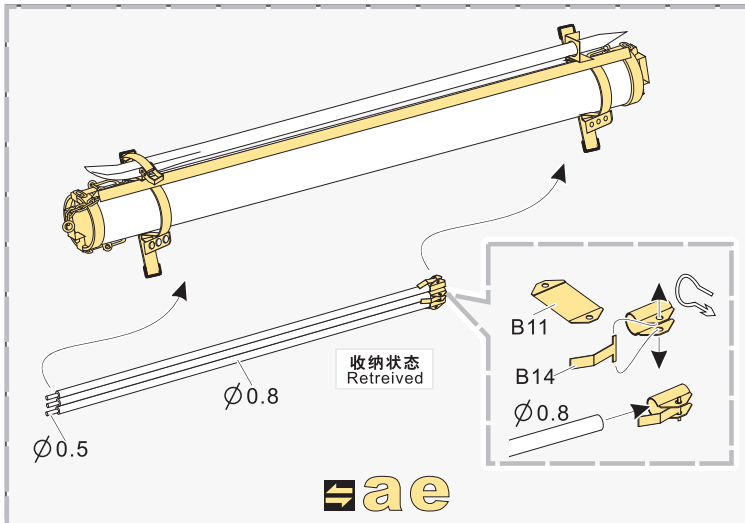

1/35 MILITARY MINIATURE VEHICLE UPGRADE SERIES PE35870

VOYAGERMODEL 无限不面 极尽享境

Recommended item

PE 35867	WWII German Jagdpanther II tank destroyer basic
PE 35869	WWII German Panther II tank basic
PE 35870	WWII German Panther II Prototype Design Plan_basic
PE 35536	WWII German PzKpfw VK30.02 w/smoke discharger
PE 35892	WWII German King Tiger Final version
PE 35893	WWII German BAR 305mm Heavy Self-propelled Mortar
PE 35617	Modern Russian Object 279 heavy tank
PE 35552	WWII German VK1602 Leopard w/smoke discharger
PE 35543	WWII German Pz.Kpfw.VII lowe Super Heavy tank
PE 35763	WWII German Pz.Kpfw.VII VK7201(K) lowe Super Heavy tank basic