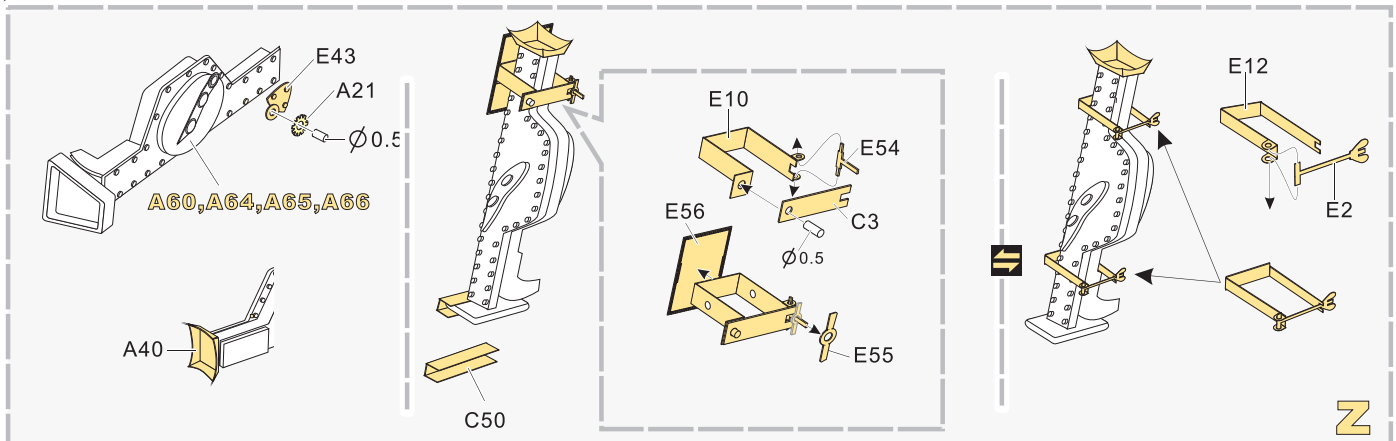

1/35 MILITARY MINIATURE VEHICLE UPGRADE SERIES PE35870