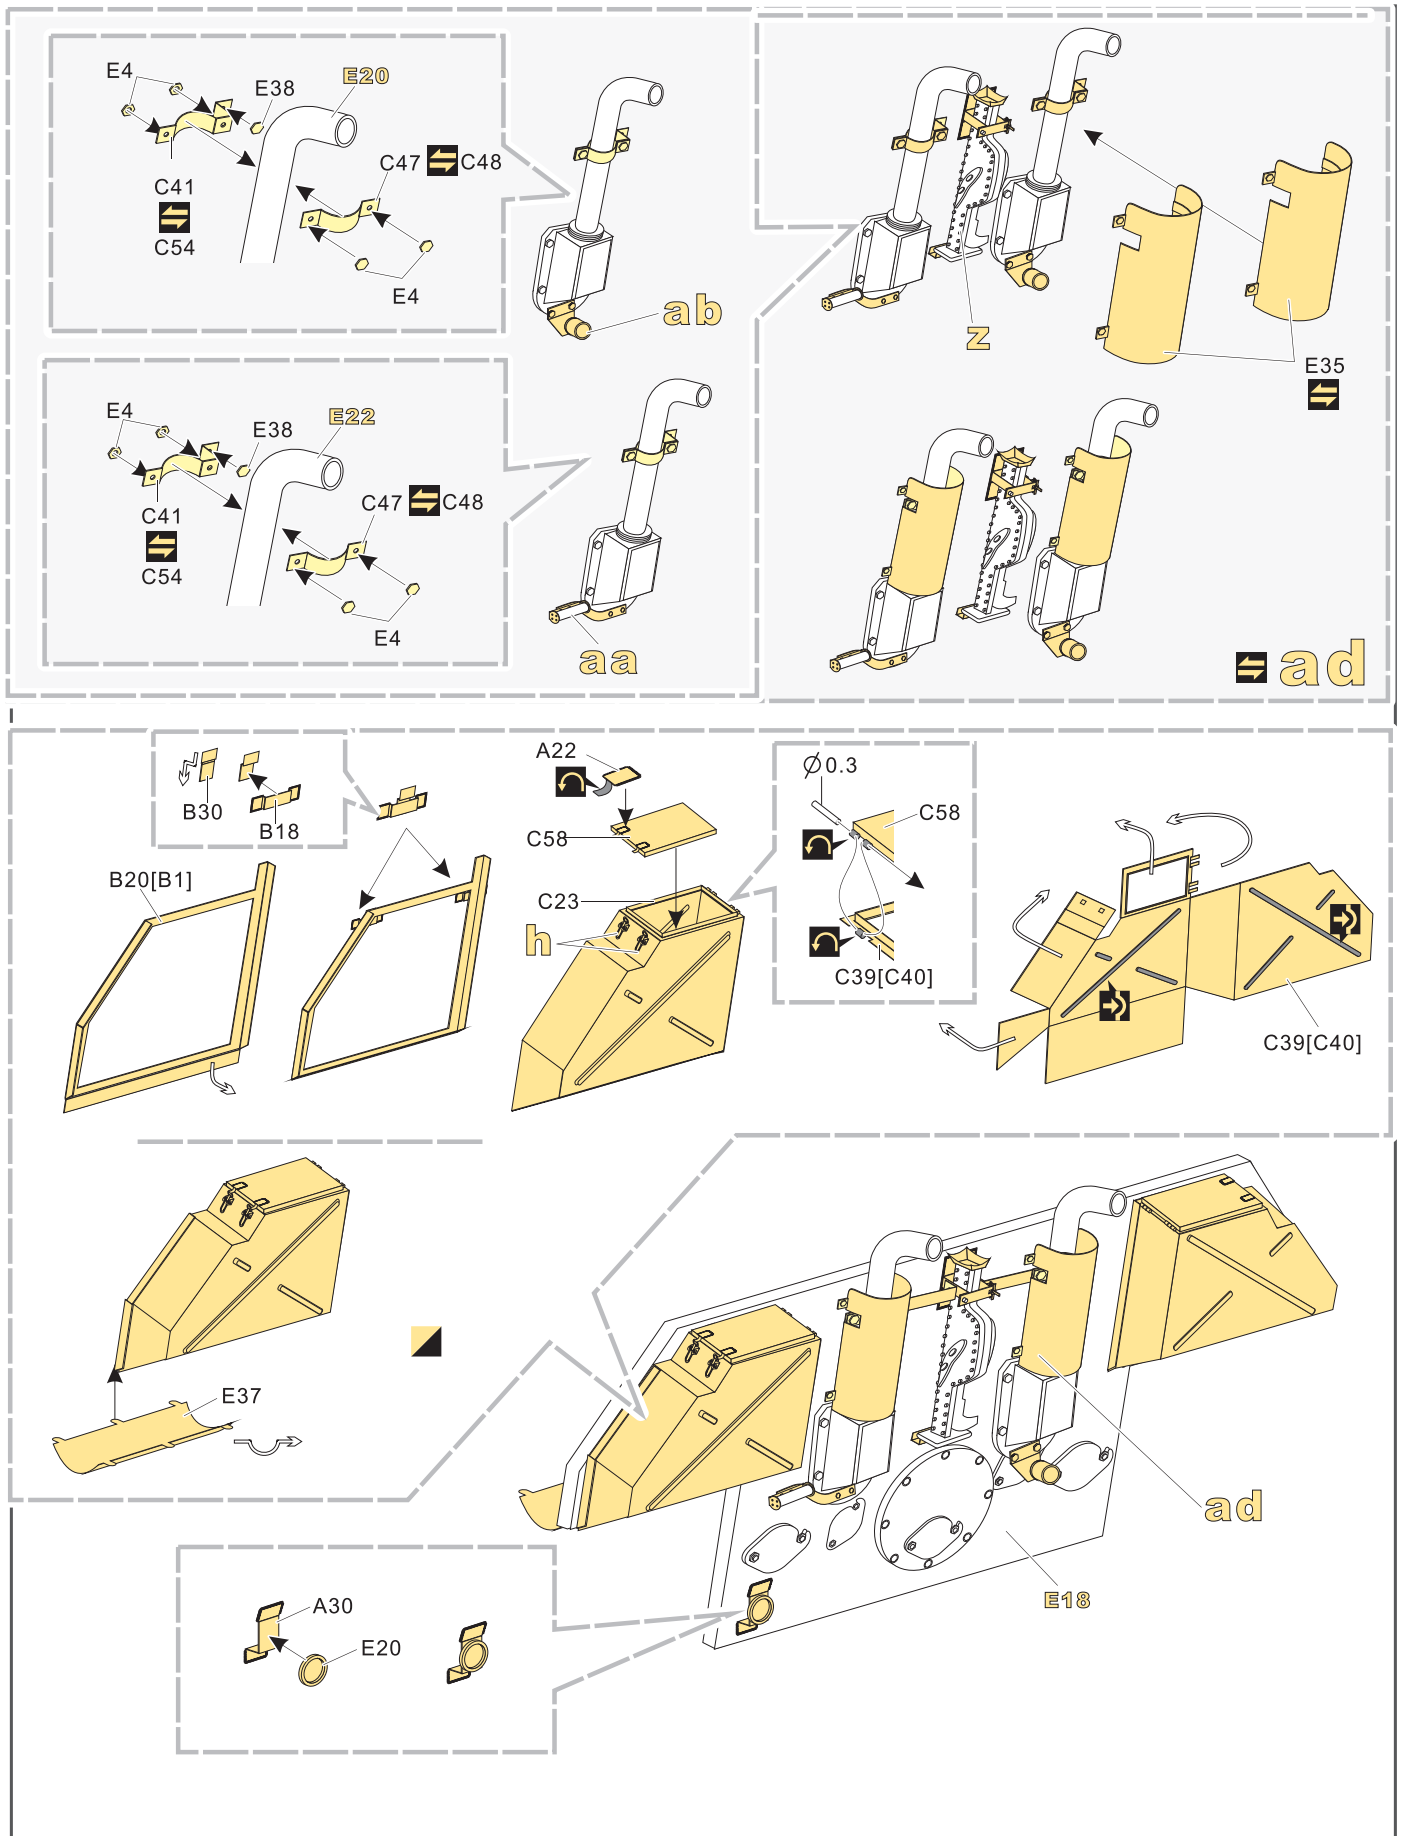

1/35 MILITARY MINIATURE VEHICLE UPGRADE SERIES PE35870