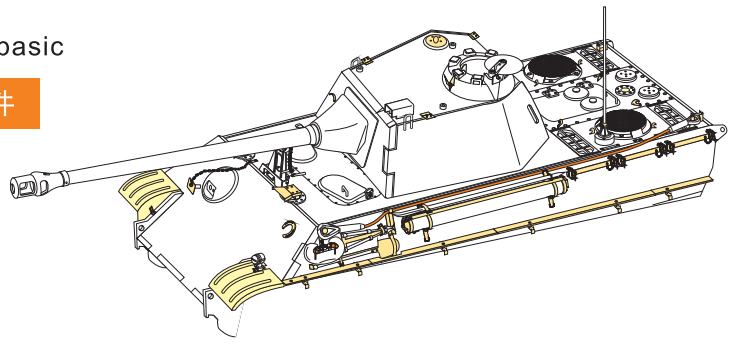

1/35 MILITARY MINIATURE VEHICLE UPGRADE SERIES PE35870

WWII German Panther II Prototype Design Plan basic

二战德军黑豹II原型设计方案坦克基本改造件

[For AMUSING HOBBY 35A012]

■ 推荐使用工具 RECOMMENDED TOOLS

- ↑
安装
install
- ↩
折叠
bend
- A1**
改造件零件编号
PE/resin part number
- B12**
原零件编号
kit part number
- C22**
被替换的原零件编号
replaced kit part number
- ✂
切除
remove
- ↻
弧度卷曲
radial bending
- x2**
制作若干组
multiple assembly
- ⇄
选择安装
alternative
- ⚙
钻孔
drill
- ↔
另一侧相同制作
repeat on opposite side

用尖端在凹槽处冲压
use penpoint to press on the dent

蚀刻片零件内侧面向上
Put the part upside down
用笔尖在凹槽处刺
Use penpoint to press on the dent

1/35 MILITARY MINIATURE VEHICLE UPGRADE SERIES PE35870

1/35 MILITARY MINIATURE VEHICLE UPGRADE SERIES PE35870

1/35 MILITARY MINIATURE VEHICLE UPGRADE SERIES PE35870

1/35 MILITARY MINIATURE VEHICLE UPGRADE SERIES PE35870

VOYAGERMODEL 无限不面 极尽享境

Recommended item

PE 35867	WWII German Jagdpanther II tank destroyer basic
PE 35869	WWII German Panther II tank basic
PE 35870	WWII German Panther II Prototype Design Plan_basic
PE 35536	WWII German PzKpfw VK30.02 w/smoke discharger
PE 35892	WWII German King Tiger Final version
PE 35893	WWII German BAR 305mm Heavy Self-propelled Mortar
PE 35617	Modern Russian Object 279 heavy tank
PE 35552	WWII German VK1602 Leopard w/smoke discharger
PE 35543	WWII German Pz.Kpfw.VII lowe Super Heavy tank
PE 35763	WWII German Pz.Kpfw.VII VK7201(K) lowe Super Heavy tank basic