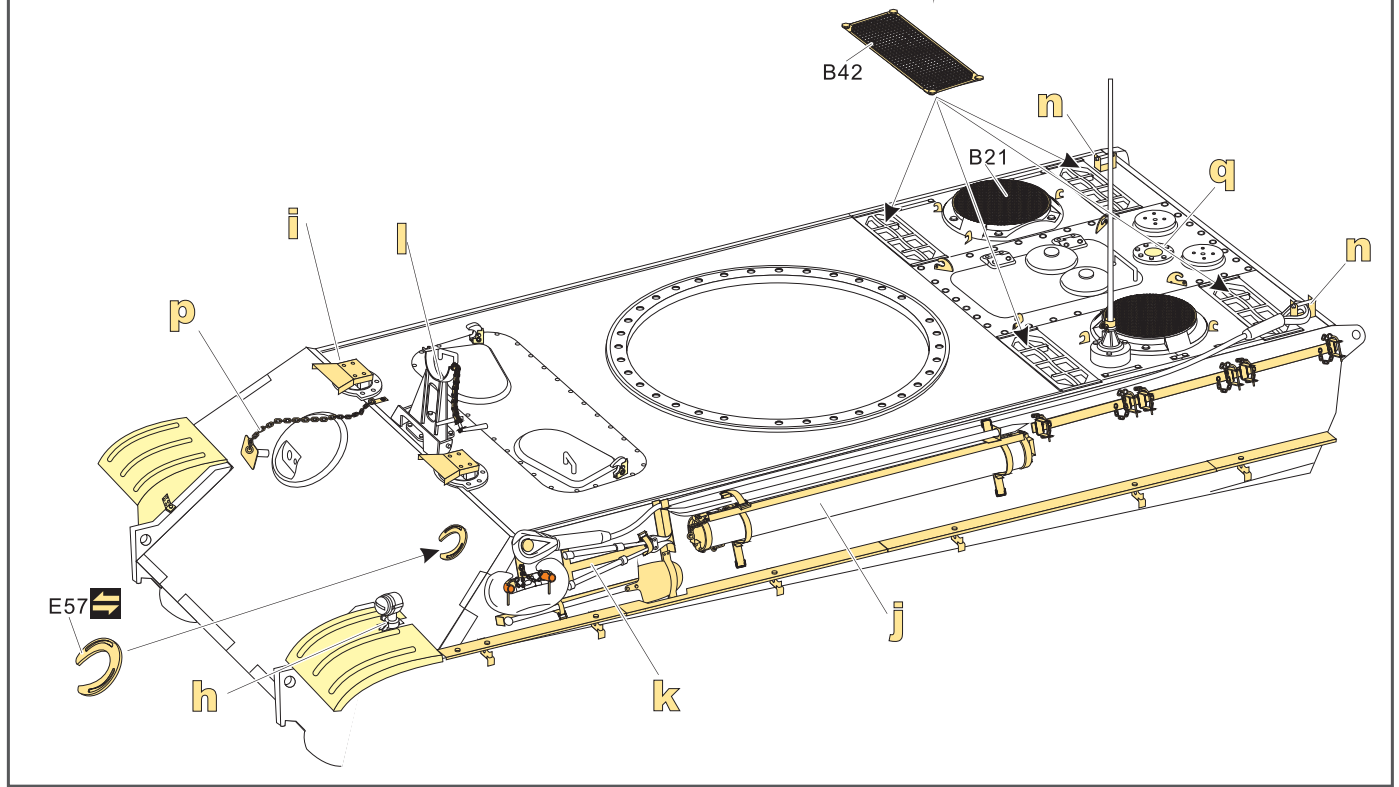

**VOYAGER
MODEL**

更多PE35870样品照片参考请扫一扫
MORE PICTUER OF PE 35870
REFERENCE SCAN HERE