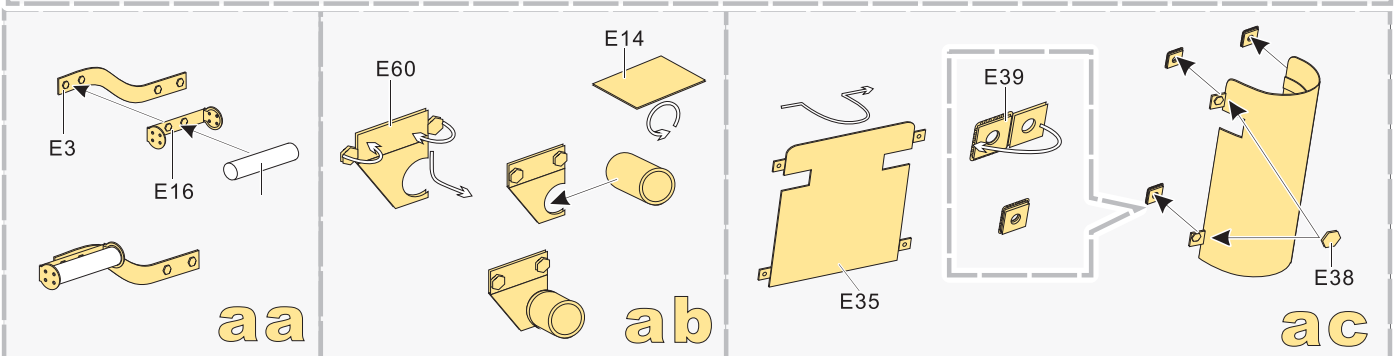

用尖端在凹槽处冲压
use penpoint to press on the dent

蚀刻片零件内侧面向上
Put the part upside down
用笔尖在凹槽处刺
Use penpoint to press on the dent

1/35 MILITARY MINIATURE VEHICLE UPGRADE SERIES PE35870

1/35 MILITARY MINIATURE VEHICLE UPGRADE SERIES PE35870

1/35 MILITARY MINIATURE VEHICLE UPGRADE SERIES PE35870

**VOYAGER
MODEL**

更多PE35870样品照片参考请扫一扫
MORE PICTUER OF PE 35870
REFERENCE SCAN HERE

1/35 MILITARY MINIATURE VEHICLE UPGRADE SERIES PE35870

1/35 MILITARY MINIATURE VEHICLE UPGRADE SERIES PE35870