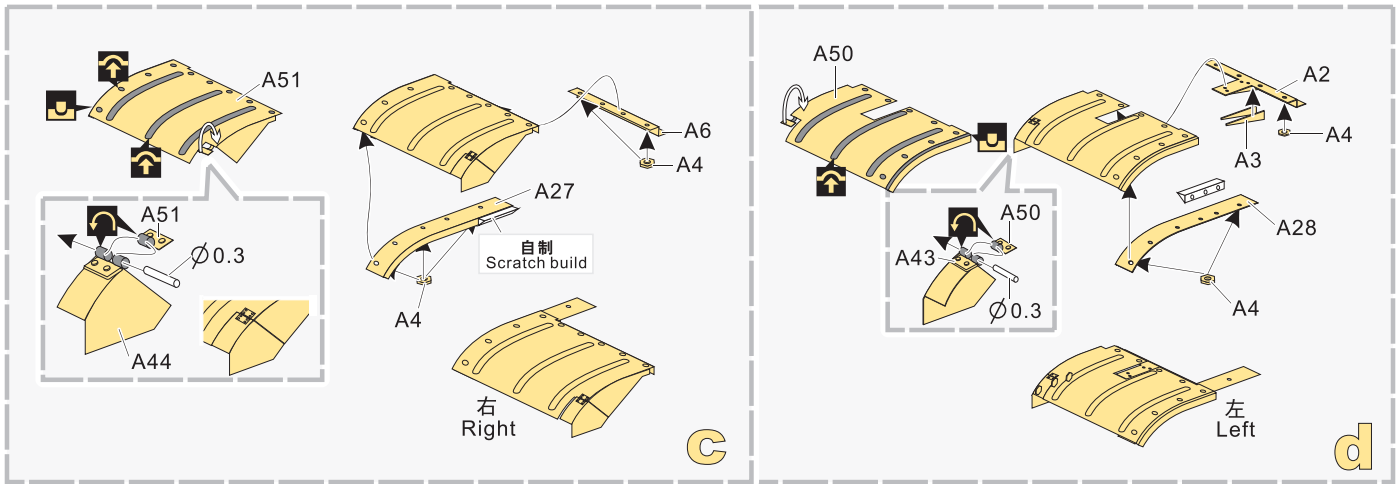

1/35 MILITARY MINIATURE VEHICLE UPGRADE SERIES PE35870

WWII German Panther II Prototype Design Plan basic

二战德军黑豹II原型设计方案坦克基本改造件

[For AMUSING HOBBY 35A012]

■ 推荐使用工具 RECOMMENDED TOOLS

- ↑
安装
install
- ↩
折叠
bend
- A1**
改造件零件编号
PE/resin part number
- B12**
原零件编号
kit part number
- C22**
被替换的原零件编号
replaced kit part number
- ✂
切除
remove
- ↻
弧度卷曲
radial bending
- x2**
制作若干组
multiple assembly
- ⇄
选择安装
alternative
- ⚙
钻孔
drill
- ↔
另一侧相同制作
repeat on opposite side

用尖端在凹槽处冲压
use penpoint to press on the dent

蚀刻片零件内侧面向上
Put the part upside down
用笔尖在凹槽处刺
Use penpoint to press on the dent

1/35 MILITARY MINIATURE VEHICLE UPGRADE SERIES PE35870

1/35 MILITARY MINIATURE VEHICLE UPGRADE SERIES PE35870

1/35 MILITARY MINIATURE VEHICLE UPGRADE SERIES PE35870

1/35 MILITARY MINIATURE VEHICLE UPGRADE SERIES PE35870

VOYAGERMODEL 无限不面 极尽享境

Recommended item

PE 35867	WWII German Jagdpanther II tank destroyer basic
PE 35869	WWII German Panther II tank basic
PE 35870	WWII German Panther II Prototype Design Plan_basic
PE 35536	WWII German PzKpfw VK30.02 w/smoke discharger
PE 35892	WWII German King Tiger Final version
PE 35893	WWII German BAR 305mm Heavy Self-propelled Mortar
PE 35617	Modern Russian Object 279 heavy tank
PE 35552	WWII German VK1602 Leopard w/smoke discharger
PE 35543	WWII German Pz.Kpfw.VII lowe Super Heavy tank
PE 35763	WWII German Pz.Kpfw.VII VK7201(K) lowe Super Heavy tank basic