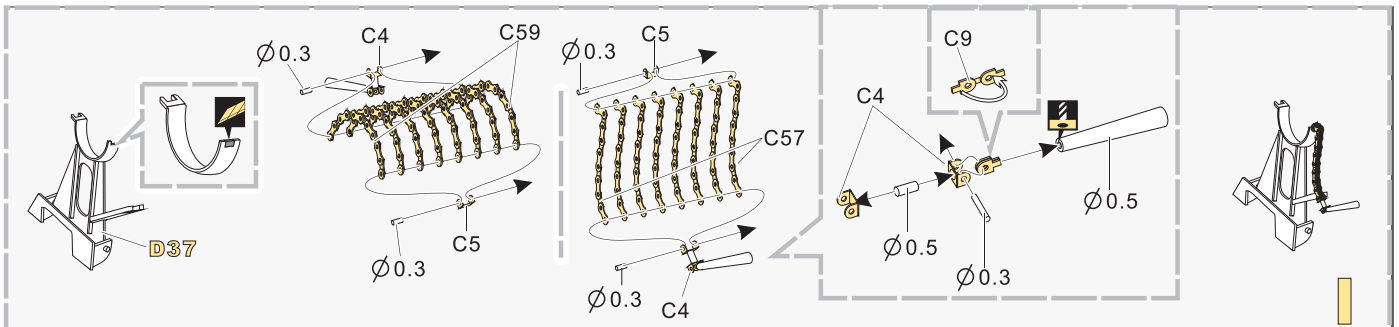

1/35 MILITARY MINIATURE VEHICLE UPGRADE SERIES PE35870