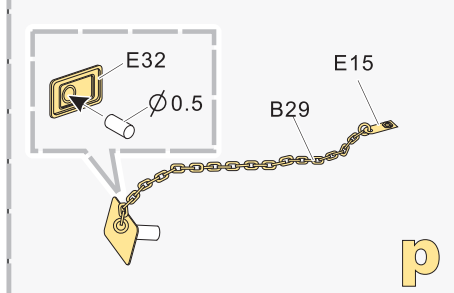

1/35 MILITARY MINIATURE VEHICLE UPGRADE SERIES PE35870