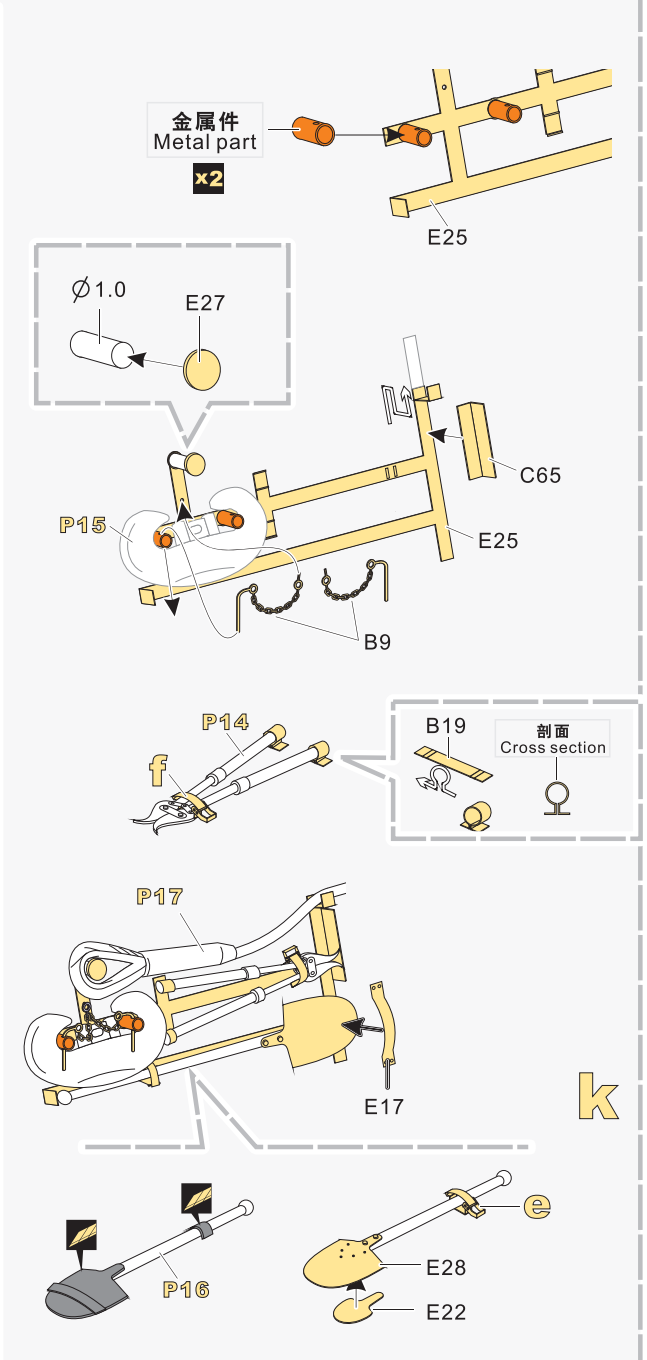

1/35 MILITARY MINIATURE VEHICLE UPGRADE SERIES PE35870

WWII German Panther II Prototype Design Plan basic

二战德军黑豹II原型设计方案坦克基本改造件

[For AMUSING HOBBY 35A012]

■ 推荐使用工具 RECOMMENDED TOOLS

- ↑
安装
install
- ↩
折叠
bend
- A1**
改造件零件编号
PE/resin part number
- B12**
原零件编号
kit part number
- C22**
被替换的原零件编号
replaced kit part number
- ✂
切除
remove
- ↻
弧度卷曲
radial bending
- x2**
制作若干组
multiple assembly
- ⇄
选择安装
alternative
- ⚙
钻孔
drill
- ↔
另一侧相同制作
repeat on opposite side

用尖端在凹槽处冲压
use penpoint to press on the dent

蚀刻片零件内侧面向上
Put the part upside down
用笔尖在凹槽处刺
Use penpoint to press on the dent

1/35 MILITARY MINIATURE VEHICLE UPGRADE SERIES PE35870

1/35 MILITARY MINIATURE VEHICLE UPGRADE SERIES PE35870

1/35 MILITARY MINIATURE VEHICLE UPGRADE SERIES PE35870

**VOYAGER
MODEL**

更多PE35870样品照片参考请扫一扫
MORE PICTUER OF PE 35870
REFERENCE SCAN HERE

1/35 MILITARY MINIATURE VEHICLE UPGRADE SERIES PE35870

1/35 MILITARY MINIATURE VEHICLE UPGRADE SERIES PE35870