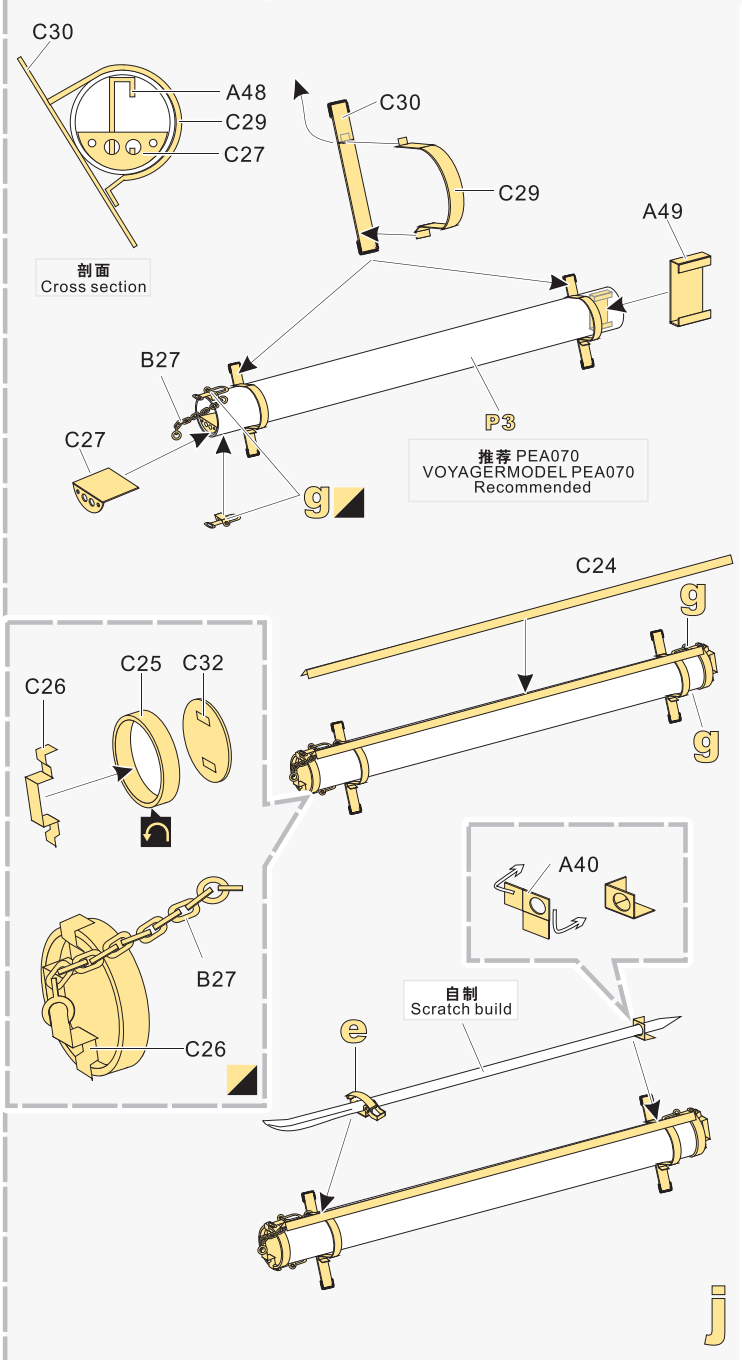

1/35 MILITARY MINIATURE VEHICLE UPGRADE SERIES PE35870

WWII German Panther II Prototype Design Plan basic

二战德军黑豹II原型设计方案坦克基本改造件

[For AMUSING HOBBY 35A012]

■ 推荐使用工具 RECOMMENDED TOOLS

- ↑
安装
install
- ↩
折叠
bend
- A1**
改造件零件编号
PE/resin part number
- B12**
原零件编号
kit part number
- C22**
被替换的原零件编号
replaced kit part number
- ✂
切除
remove
- ↻
弧度卷曲
radial bending
- x2**
制作若干组
multiple assembly
- ⇄
选择安装
alternative
- ⚙
钻孔
drill
- ↔
另一侧相同制作
repeat on opposite side

用尖端在凹槽处冲压
use penpoint to press on the dent

蚀刻片零件内侧面向上
Put the part upside down
用笔尖在凹槽处刺
Use penpoint to press on the dent

1/35 MILITARY MINIATURE VEHICLE UPGRADE SERIES PE35870

1/35 MILITARY MINIATURE VEHICLE UPGRADE SERIES PE35870

1/35 MILITARY MINIATURE VEHICLE UPGRADE SERIES PE35870

**VOYAGER
MODEL**

更多PE35870样品照片参考请扫一扫
MORE PICTUER OF PE 35870
REFERENCE SCAN HERE

1/35 MILITARY MINIATURE VEHICLE UPGRADE SERIES PE35870

1/35 MILITARY MINIATURE VEHICLE UPGRADE SERIES PE35870

1/35 MILITARY MINIATURE VEHICLE UPGRADE SERIES PE35870

1/35 MILITARY MINIATURE VEHICLE UPGRADE SERIES PE35870

VOYAGERMODEL 无限不面 极尽享境

Recommended item

PE 35867	WWII German Jagdpanther II tank destroyer basic
PE 35869	WWII German Panther II tank basic
PE 35870	WWII German Panther II Prototype Design Plan_basic
PE 35536	WWII German PzKpfw VK30.02 w/smoke discharger
PE 35892	WWII German King Tiger Final version
PE 35893	WWII German BAR 305mm Heavy Self-propelled Mortar
PE 35617	Modern Russian Object 279 heavy tank
PE 35552	WWII German VK1602 Leopard w/smoke discharger
PE 35543	WWII German Pz.Kpfw.VII lowe Super Heavy tank
PE 35763	WWII German Pz.Kpfw.VII VK7201(K) lowe Super Heavy tank basic