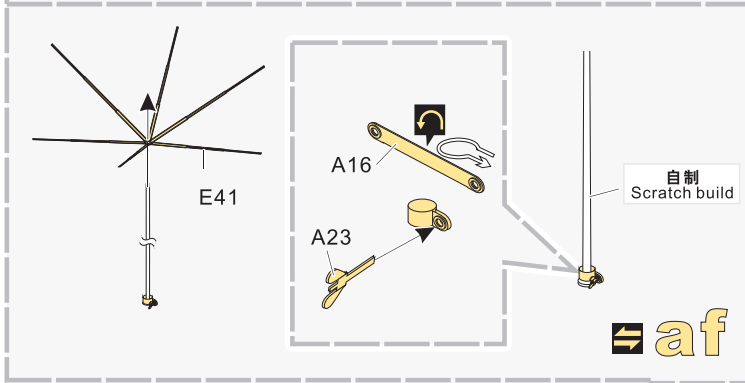

1/35 MILITARY MINIATURE VEHICLE UPGRADE SERIES PE35870

VOYAGERMODEL 无限不面 极尽享境

Recommended item

PE 35867	WWII German Jagdpanther II tank destroyer basic
PE 35869	WWII German Panther II tank basic
PE 35870	WWII German Panther II Prototype Design Plan_basic
PE 35536	WWII German PzKpfw VK30.02 w/smoke discharger
PE 35892	WWII German King Tiger Final version
PE 35893	WWII German BAR 305mm Heavy Self-propelled Mortar
PE 35617	Modern Russian Object 279 heavy tank
PE 35552	WWII German VK1602 Leopard w/smoke discharger
PE 35543	WWII German Pz.Kpfw.VII lowe Super Heavy tank
PE 35763	WWII German Pz.Kpfw.VII VK7201(K) lowe Super Heavy tank basic