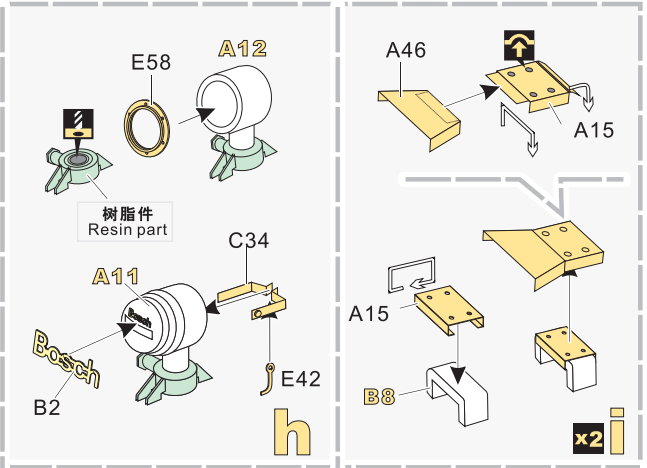

用尖端在凹槽处冲压
use penpoint to press on the dent

蚀刻片零件内侧面向上
Put the part upside down
用笔尖在凹槽处刺
Use penpoint to press on the dent

1/35 MILITARY MINIATURE VEHICLE UPGRADE SERIES PE35870

1/35 MILITARY MINIATURE VEHICLE UPGRADE SERIES PE35870