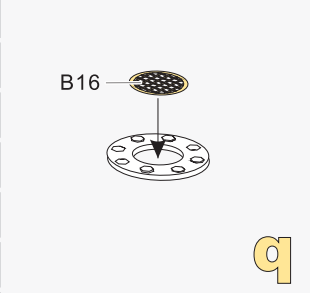

1/35 MILITARY MINIATURE VEHICLE UPGRADE SERIES PE35870