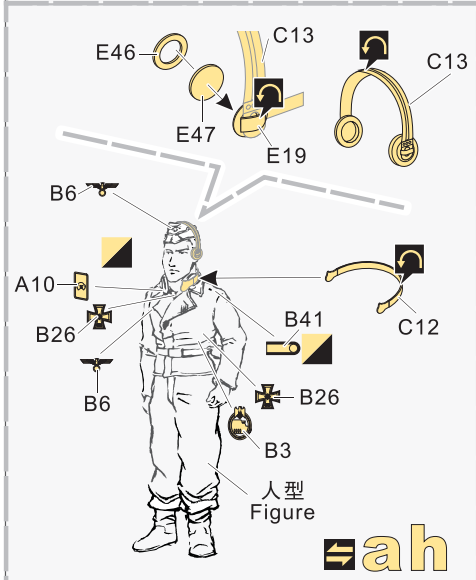

1/35 MILITARY MINIATURE VEHICLE UPGRADE SERIES PE35870

VOYAGERMODEL 无限不面 极尽享境

Recommended item

PE 35867	WWII German Jagdpanther II tank destroyer basic
PE 35869	WWII German Panther II tank basic
PE 35870	WWII German Panther II Prototype Design Plan_basic
PE 35536	WWII German PzKpfw VK30.02 w/smoke discharger
PE 35892	WWII German King Tiger Final version
PE 35893	WWII German BAR 305mm Heavy Self-propelled Mortar
PE 35617	Modern Russian Object 279 heavy tank
PE 35552	WWII German VK1602 Leopard w/smoke discharger
PE 35543	WWII German Pz.Kpfw.VII lowe Super Heavy tank
PE 35763	WWII German Pz.Kpfw.VII VK7201(K) lowe Super Heavy tank basic