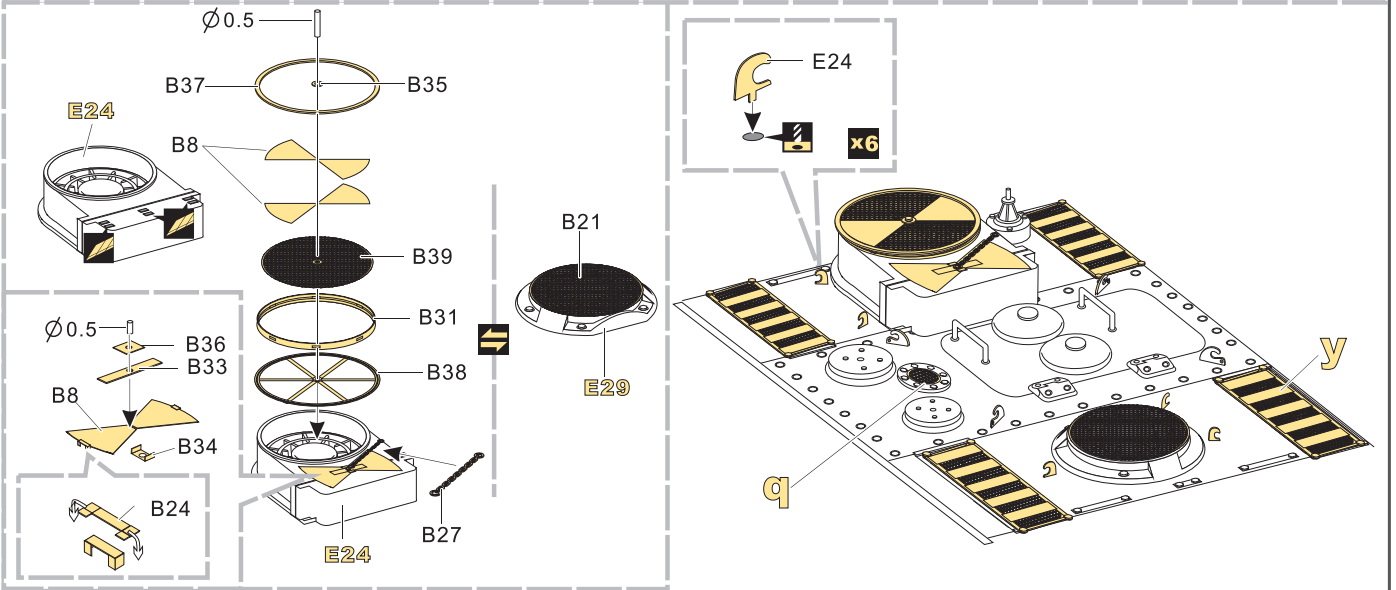

1/35 MILITARY MINIATURE VEHICLE UPGRADE SERIES PE35870

**VOYAGER
MODEL**

更多PE35870样品照片参考请扫一扫
MORE PICTUER OF PE 35870
REFERENCE SCAN HERE

1/35 MILITARY MINIATURE VEHICLE UPGRADE SERIES PE35870

1/35 MILITARY MINIATURE VEHICLE UPGRADE SERIES PE35870