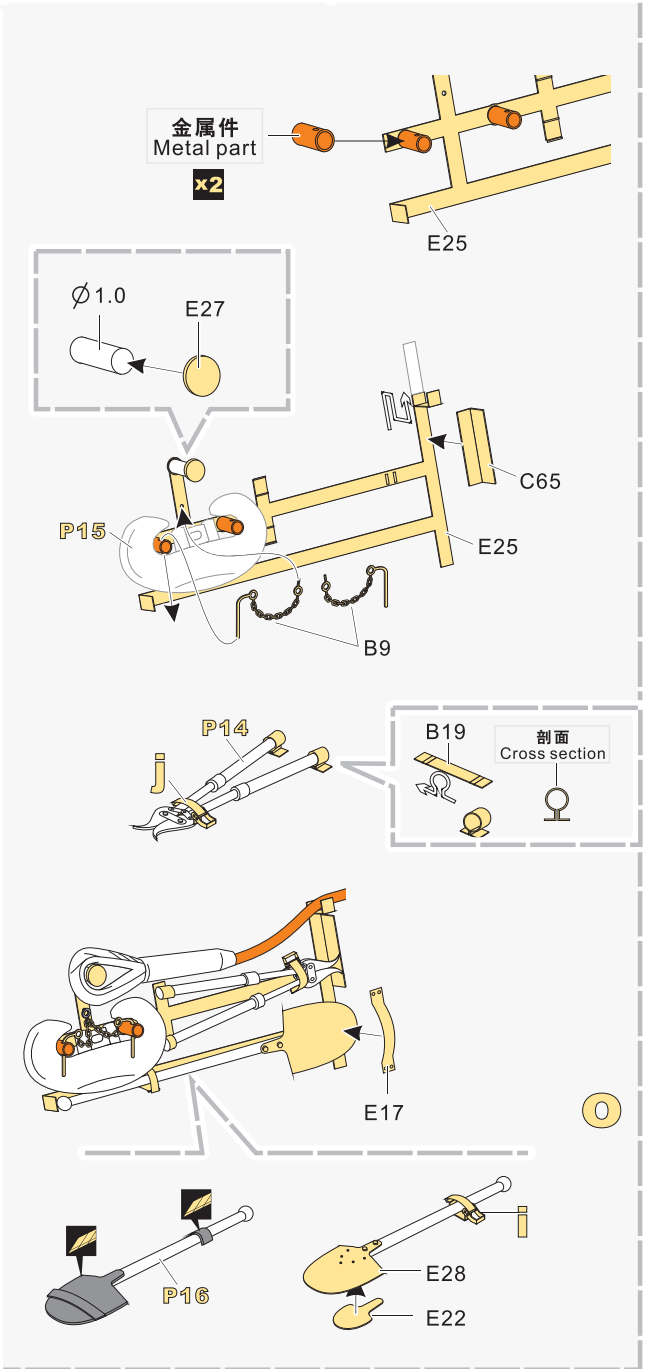

### 推荐使用工具 RECOMMENDED TOOLS

- ↑  
安装  
install
- ↩  
折叠  
bend
- A1**  
改造件零件编号  
PE/resin part number
- B12**  
原零件编号  
kit part number
- C22**  
被替换的原零件编号  
replaced kit part number
- ◀▶  
另一侧相同制作  
repeat on opposite side
- ✂  
切除  
remove
- 🔪  
打磨  
grind off
- 📐  
弧度卷曲  
radial bending
- x2  
制作若干组  
multiple assembly
- ↔  
选择安装  
alternative
- 🔧  
钻孔  
drill

↓  
用尖端在凹槽处冲压  
use penpoint to press on the dent

蚀刻片零件内侧面向上  
Put the part upside down

用笔尖在凹槽处制  
Use penpoint to press on the dent

**VOYAGER MODEL**

更多PE35869样品照片参考请扫一扫  
MORE PICTURE OF PE 35869  
REFERENCE SCAN HERE

取自其他套件  
Obtained from other kits

**an**

**a**

**x3 b**

**c**

**d**

**e**

**f**

**f**

**F29, F30, F27, F31, F32**

1/35 MILITARY MINIATURE VEHICLE UPGRADE SERIES PE35869

1/35 MILITARY MINIATURE VEHICLE UPGRADE SERIES PE35869

1/35 MILITARY MINIATURE VEHICLE UPGRADE SERIES PE35869

1/35 MILITARY MINIATURE VEHICLE UPGRADE SERIES PE35869