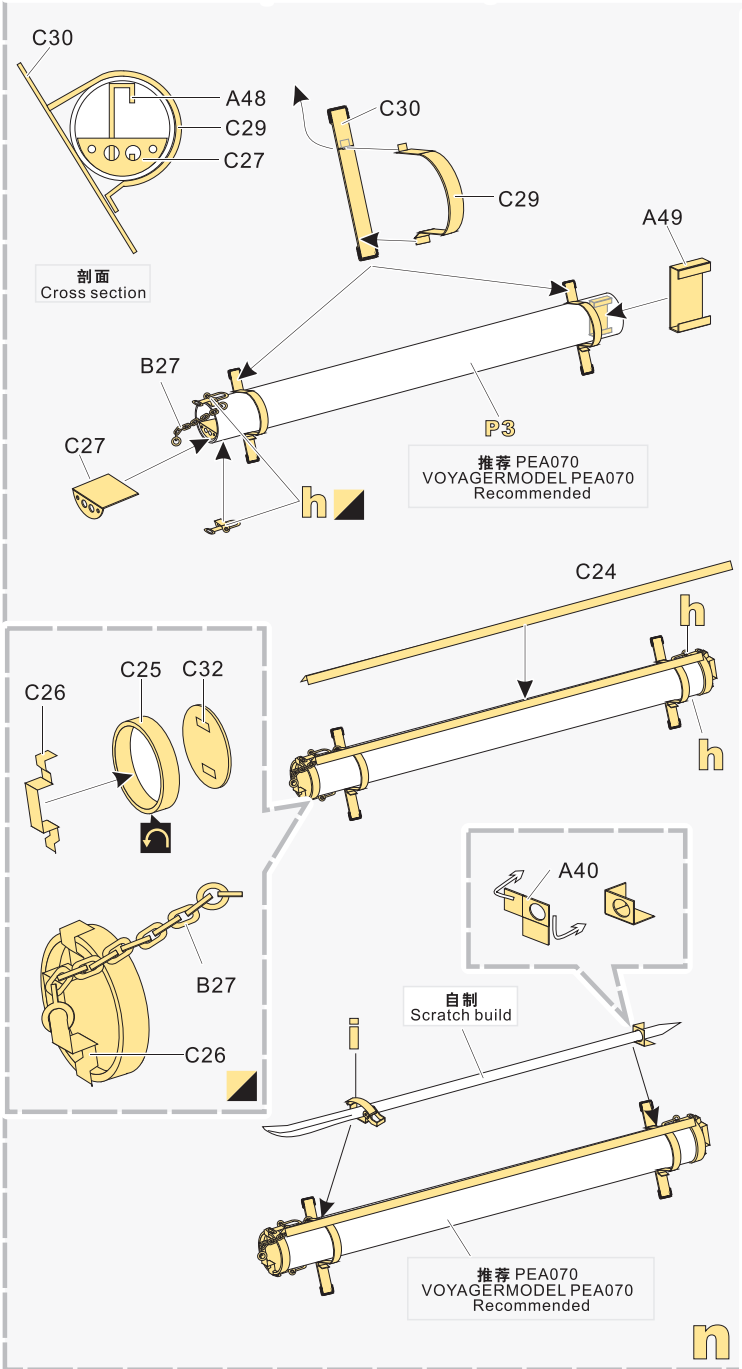

### 推荐使用工具 RECOMMENDED TOOLS

- ↑  
安装  
install
- ↩  
折叠  
bend
- A1**  
改造件零件编号  
PE/resin part number
- B12**  
原零件编号  
kit part number
- C22**  
被替换的原零件编号  
replaced kit part number
- ◀▶  
另一侧相同制作  
repeat on opposite side
- ✂  
切除  
remove
- 🔪  
打磨  
grind off
- 📐  
弧度卷曲  
radial bending
- x2  
制作若干组  
multiple assembly
- ↔  
选择安装  
alternative
- 🔧  
钻孔  
drill

取自其他套件  
Obtained from other kits

**an**

**a**

**x3 b**

**c**

**d**

**e**

**f**

**f**

**F29, F30, F27, F31, F32**

1/35 MILITARY MINIATURE VEHICLE UPGRADE SERIES PE35869

1/35 MILITARY MINIATURE VEHICLE UPGRADE SERIES PE35869

1/35 MILITARY MINIATURE VEHICLE UPGRADE SERIES PE35869

1/35 MILITARY MINIATURE VEHICLE UPGRADE SERIES PE35869