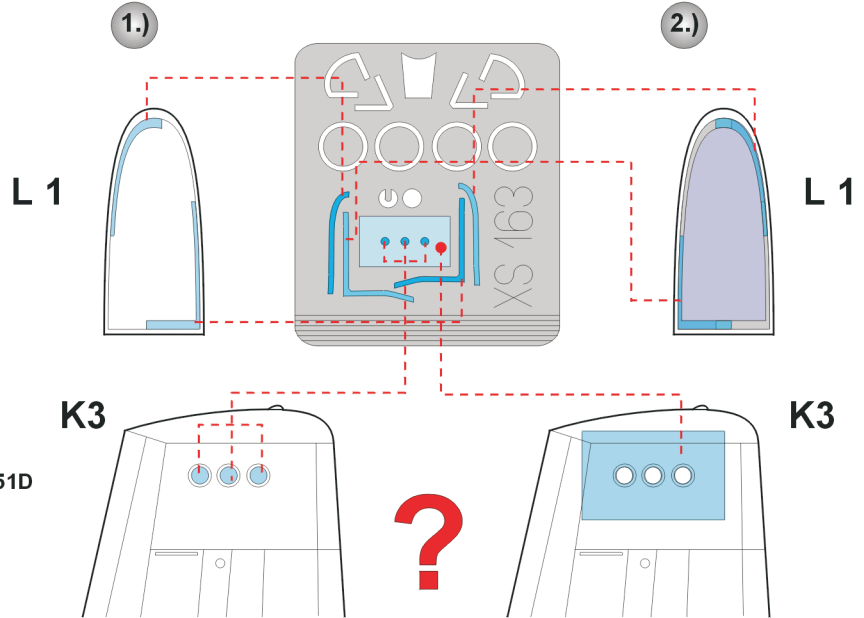

eduard
Express Mask

XS 163

P-51D Mustang

The die-cut mask for accurate canopy frame painting of the
Hasegawa 1/72 KIT

REFERENCES:

Detail & Scale.: Vol. 51 - P-51D

Aero Detail 13: P-51D

Squadron/Signal Publ.: Walk Around # 5507 - P-51D

LIQUID MASK

C 25,C 26

C 25,C 26

C 21

1.)

Q 1

2.)

Q 1