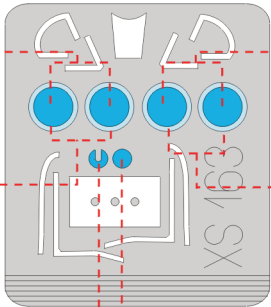

# P-51D Mustang

The die-cut mask for accurate canopy frame painting of the  
*Hasegawa 1/72 KIT*

**REFERENCES:**

Detail & Scale.: Vol. 51 - P-51D

Aero Detail 13: P-51D

Squadron/Signal Publ.: Walk Around # 5507 - P-51D

LIQUID MASK

C 25,C 26

C 25,C 26

C 21

1.)

Q 1

2.)

Q 1