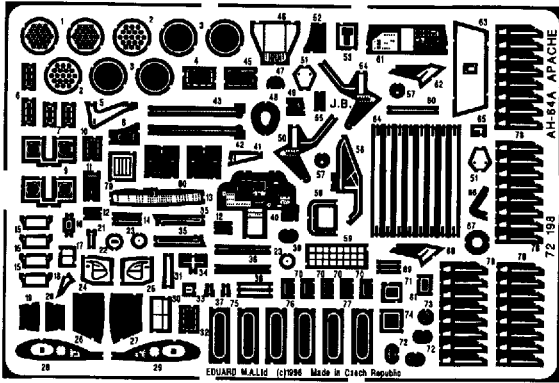

# AH-64A Apache

1/72 scale detail set for Academy kit

-  OPPOSITE SIDE
-  REMOVE
-  BEND
-  REPLACE
-  GRIND

## A COCKPIT