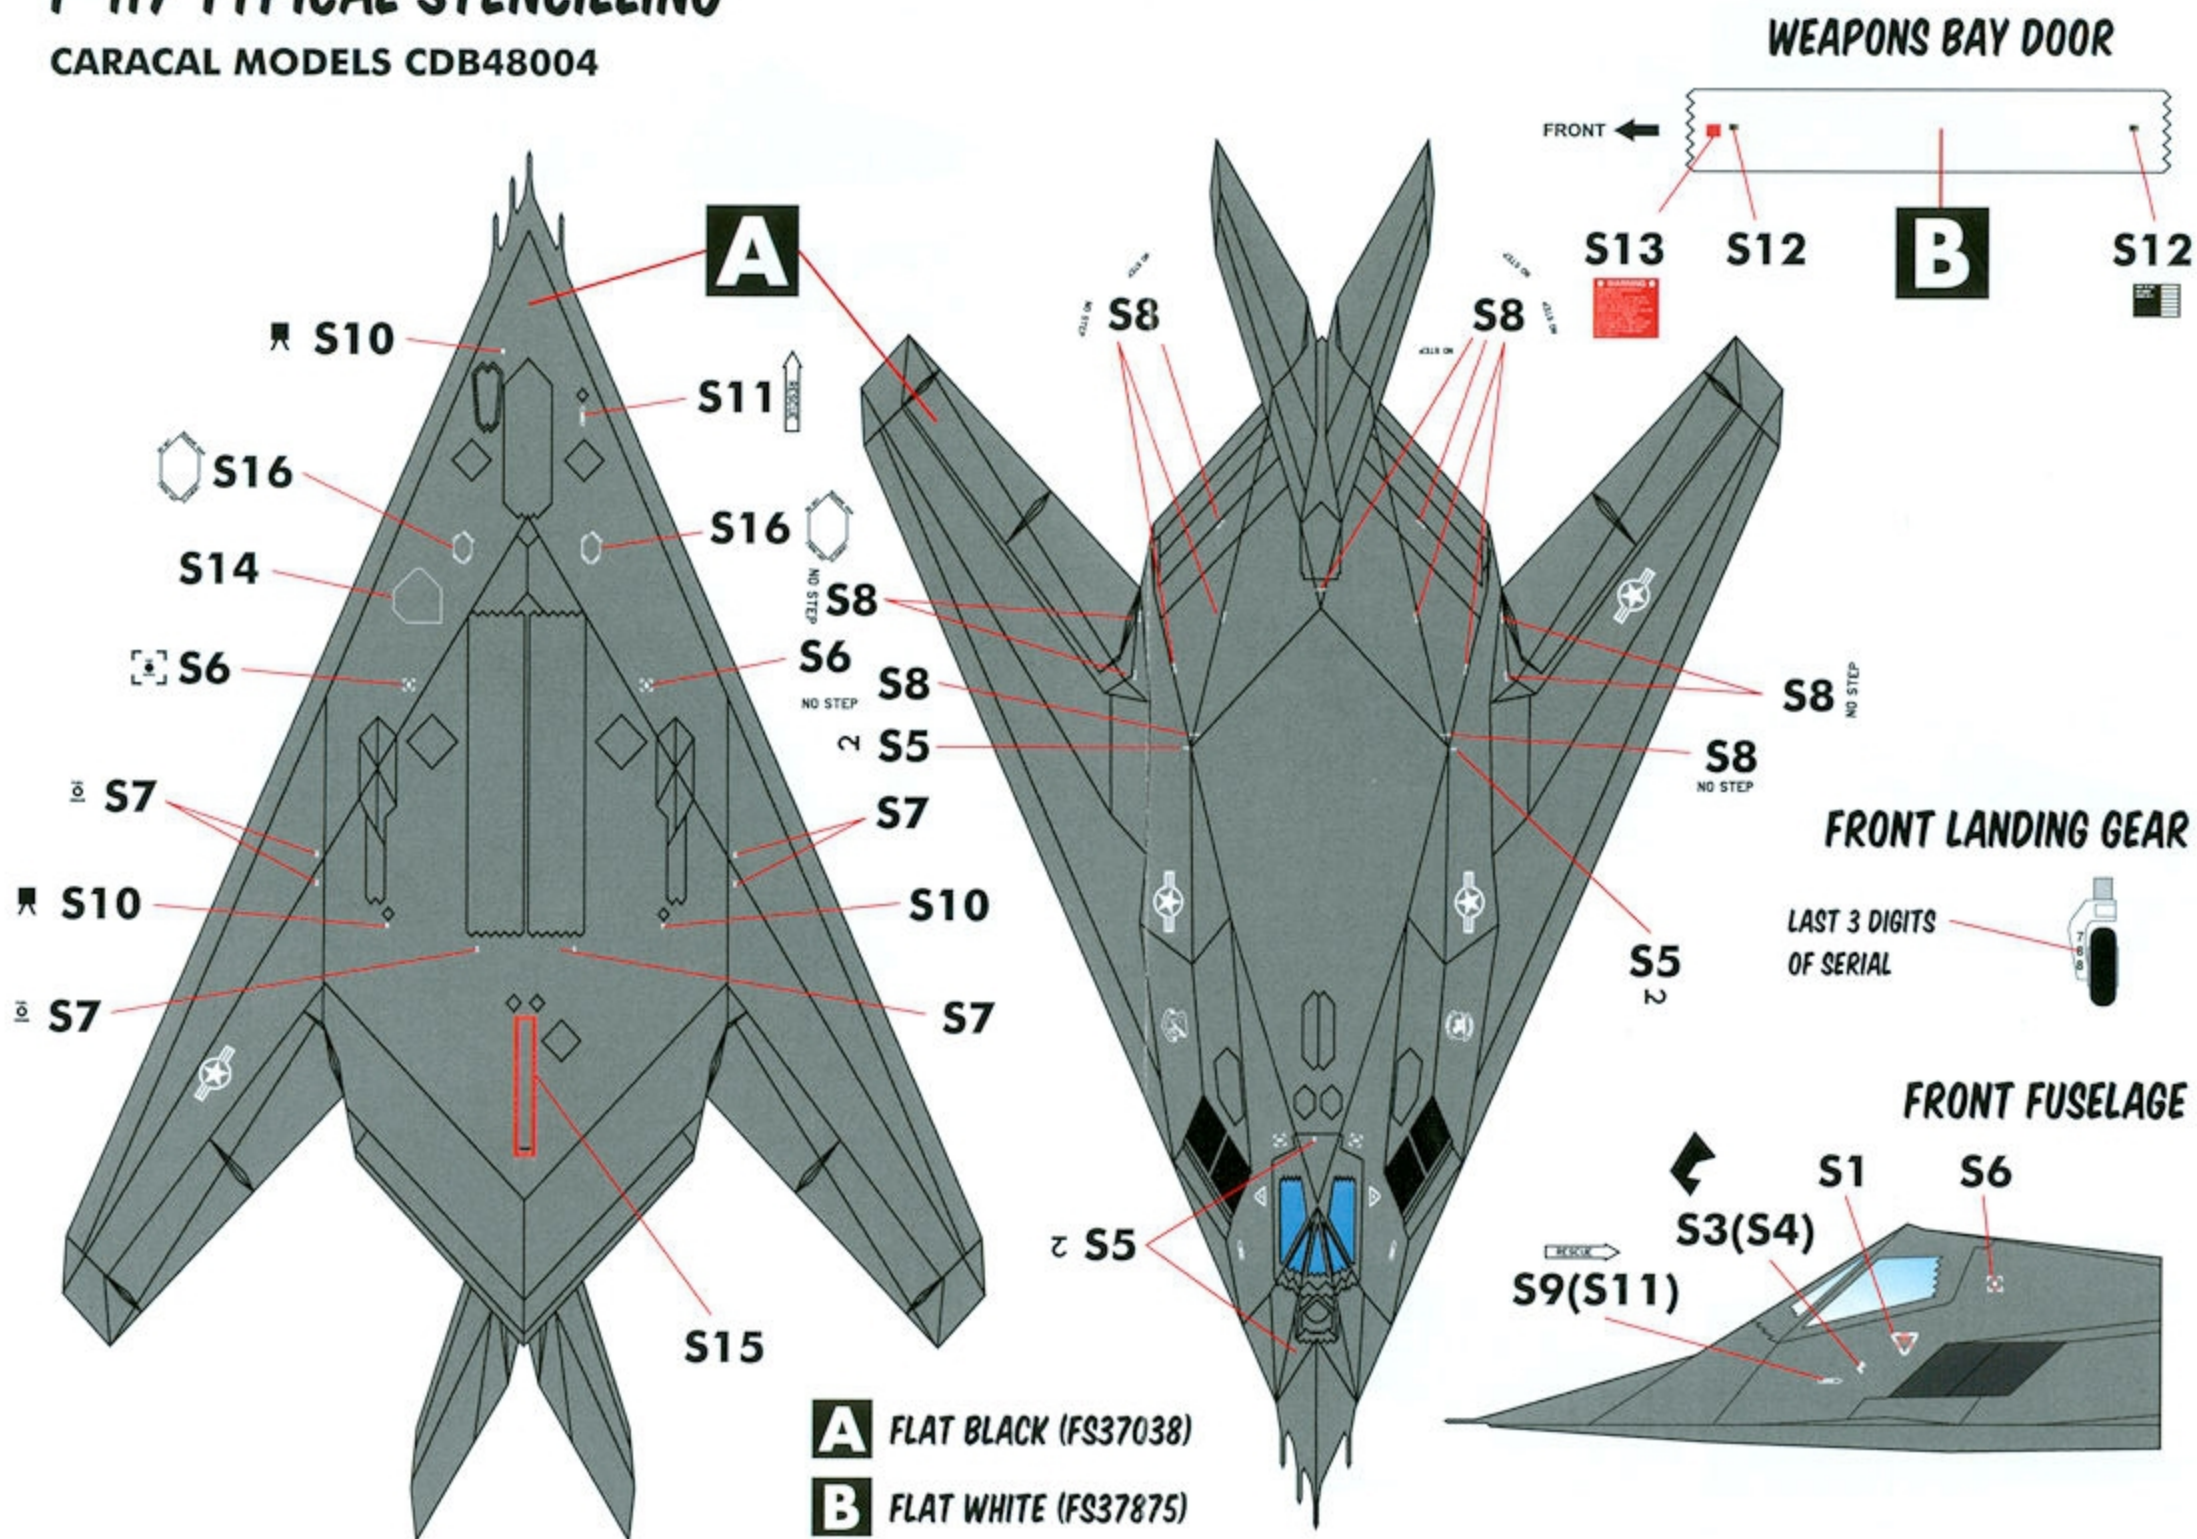

F-117 TYPICAL STENCILLING

CARACAL MODELS CDB48004

- **A** FLAT BLACK (FS37038)
- **B** FLAT WHITE (FS37875)