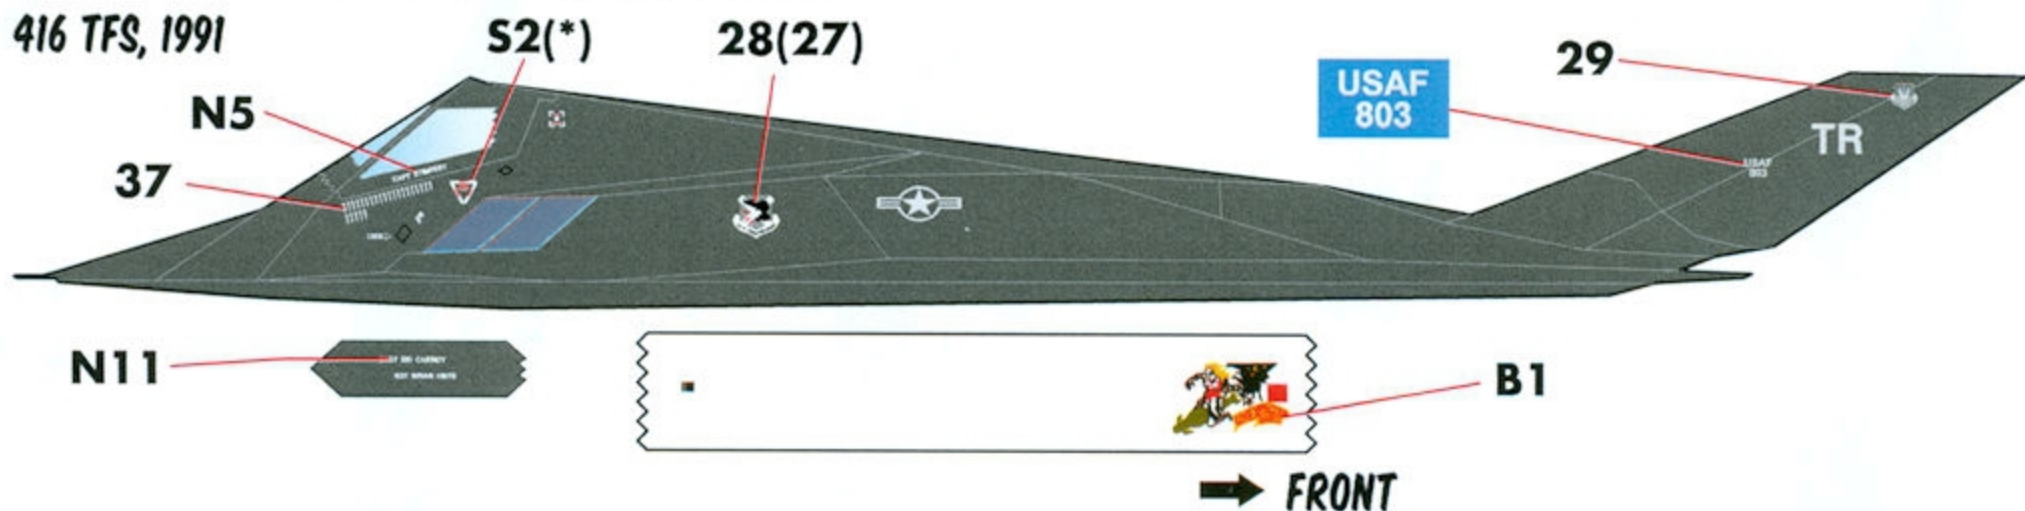

OPTION II: F-117A 82-0803 "UNEXPECTED GUEST"

416 TFS, 1991

(*): USE EJECTION SEAT TRIANGLE "S2" FOR ALL DESERT STORM OPTIONS (OPTIONS II-16)
APPLY UNIT INSIGNIA & NATIONAL INSIGNIA ON SAME LOCATION FOR ALL DESERT STORM OPTIONS.

PLEASE PAY ATTENTION TO THE DIRECTION ARROWS - WEAPON BAY DOOR ART WERE APPLIED TO DIFFERENT DOORS DEPENDING ON THE OPTION CHOSEN.

A FLAT BLACK (FS37038)
B FLAT WHITE (FS37875)

Decals printed by Cartograf in Italy

Caracal Models
PO Box 92141
Austin, TX 78709
info@caracalmodels.com
http://www.caracalmodels.com