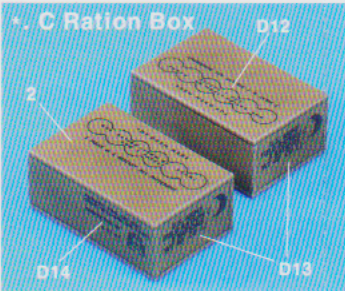

# \*. M4A3E8 1945 Update set

( ) : Opposite side

\*. PE plate\*1, Decal\*1, Printed 10-in-1 Box\*4, 0.3mm Brass Wire(B/W) : 15cm  
 \*. Thick Nylon Thread : 60cm, Think Nylon Thread : 240cm

## \*.M1917 Cal.30 Ammo Crate