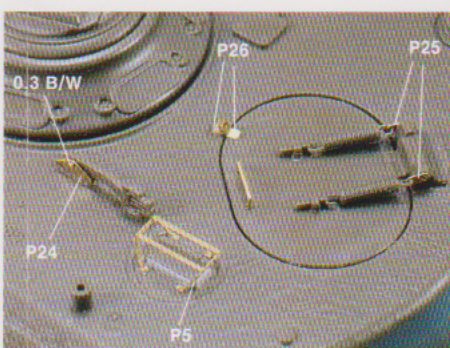

# \*. M4A3E8 1945 Update set

( ) : Opposite side

\*. PE plate\*1, Decal\*1, Printed 10-in-1 Box\*4, 0.3mm Brass Wire(B/W) : 15cm  
 \*. Thick Nylon Thread : 60cm, Think Nylon Thread : 240cm

## \*.M1917 Cal.30 Ammo Crate