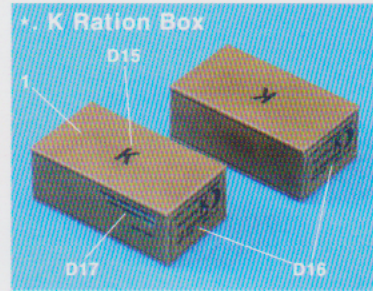

# \*. M4A3E8 1945 Update set

( ) : Opposite side

\*. PE plate\*1, Decal\*1, Printed 10-in-1 Box\*4, 0.3mm Brass Wire(B/W) : 15cm  
 \*. Thick Nylon Thread : 60cm, Think Nylon Thread : 240cm

## \*.M1917 Cal.30 Ammo Crate