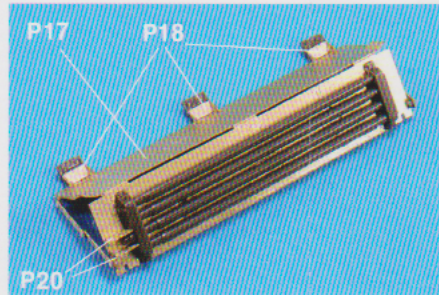

# \*. M4A3E8 1945 Update set

( ) : Opposite side

\*. PE plate\*1, Decal\*1, Printed 10-in-1 Box\*4, 0.3mm Brass Wire(B/W) : 15cm  
 \*. Thick Nylon Thread : 60cm, Think Nylon Thread : 240cm

## \*.M1917 Cal.30 Ammo Crate