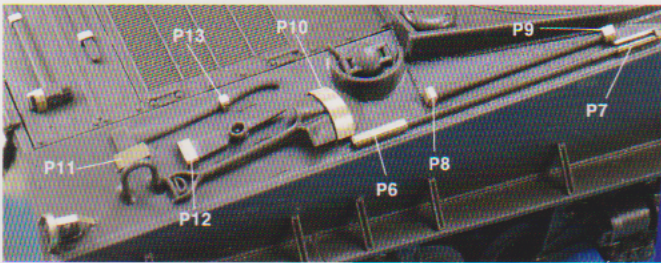

# \*. M4A3E8 1945 Update set

( ) : Opposite side

\*. PE plate\*1, Decal\*1, Printed 10-in-1 Box\*4, 0.3mm Brass Wire(B/W) : 15cm  
 \*. Thick Nylon Thread : 60cm, Think Nylon Thread : 240cm

## \*.M1917 Cal.30 Ammo Crate