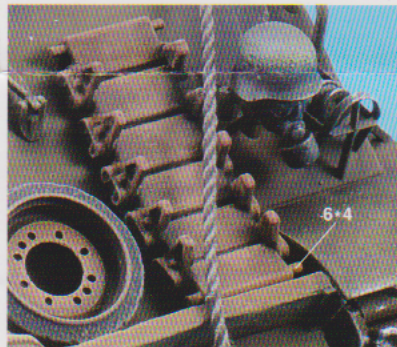

# \*. M4A3E8 1945 Update set

( ) : Opposite side

\*. PE plate\*1, Decal\*1, Printed 10-in-1 Box\*4, 0.3mm Brass Wire(B/W) : 15cm  
 \*. Thick Nylon Thread : 60cm, Think Nylon Thread : 240cm

## \*.M1917 Cal.30 Ammo Crate