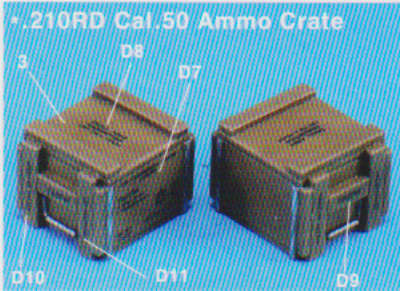

# \*. M4A3E8 1945 Update set

( ) : Opposite side

\*. PE plate\*1, Decal\*1, Printed 10-in-1 Box\*4, 0.3mm Brass Wire(B/W) : 15cm  
 \*. Thick Nylon Thread : 60cm, Think Nylon Thread : 240cm

## \*.M1917 Cal.30 Ammo Crate