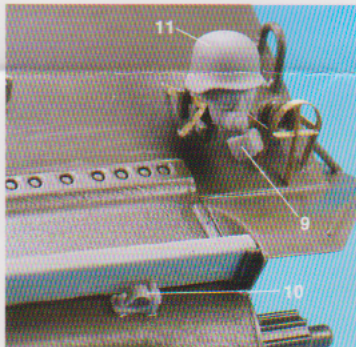

# \*. M4A3E8 1945 Update set

( ) : Opposite side

\*. PE plate\*1, Decal\*1, Printed 10-in-1 Box\*4, 0.3mm Brass Wire(B/W) : 15cm  
 \*. Thick Nylon Thread : 60cm, Think Nylon Thread : 240cm

## \*.M1917 Cal.30 Ammo Crate