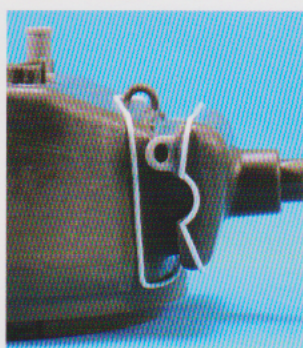

# \*. M4A3E8 1945 Update set

( ) : Opposite side

\*. PE plate\*1, Decal\*1, Printed 10-in-1 Box\*4, 0.3mm Brass Wire(B/W) : 15cm  
 \*. Thick Nylon Thread : 60cm, Think Nylon Thread : 240cm

## \*.M1917 Cal.30 Ammo Crate