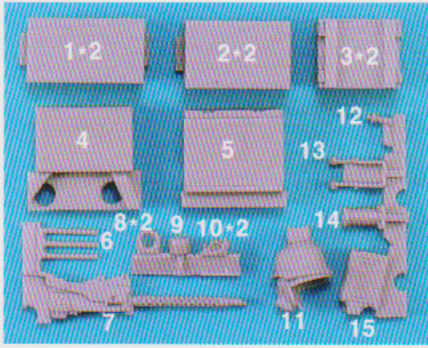

# \*. M4A3E8 1945 Update set

( ) : Opposite side

\*. PE plate\*1, Decal\*1, Printed 10-in-1 Box\*4, 0.3mm Brass Wire(B/W) : 15cm  
 \*. Thick Nylon Thread : 60cm, Think Nylon Thread : 240cm

## \*.M1917 Cal.30 Ammo Crate