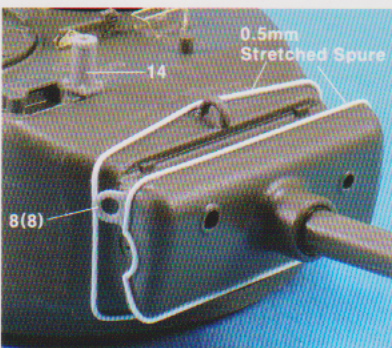

# \*. M4A3E8 1945 Update set

( ) : Opposite side

\*. PE plate\*1, Decal\*1, Printed 10-in-1 Box\*4, 0.3mm Brass Wire(B/W) : 15cm  
 \*. Thick Nylon Thread : 60cm, Think Nylon Thread : 240cm

## \*.M1917 Cal.30 Ammo Crate