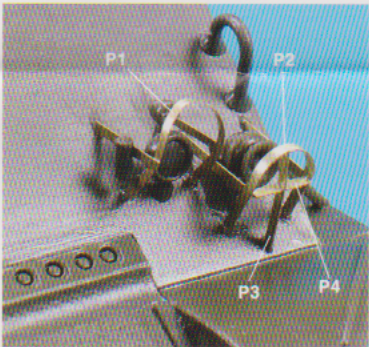

# \*. M4A3E8 1945 Update set

( ) : Opposite side

\*. PE plate\*1, Decal\*1, Printed 10-in-1 Box\*4, 0.3mm Brass Wire(B/W) : 15cm  
 \*. Thick Nylon Thread : 60cm, Think Nylon Thread : 240cm

## \*.M1917 Cal.30 Ammo Crate