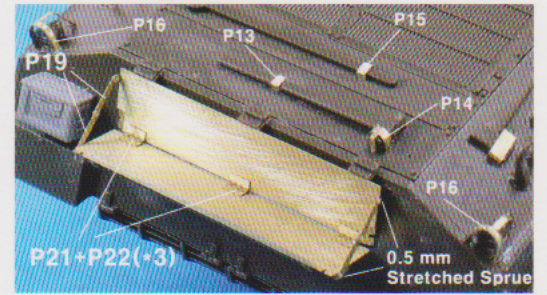

# \*. M4A3E8 1945 Update set

( ) : Opposite side

\*. PE plate\*1, Decal\*1, Printed 10-in-1 Box\*4, 0.3mm Brass Wire(B/W) : 15cm  
 \*. Thick Nylon Thread : 60cm, Think Nylon Thread : 240cm

## \*.M1917 Cal.30 Ammo Crate