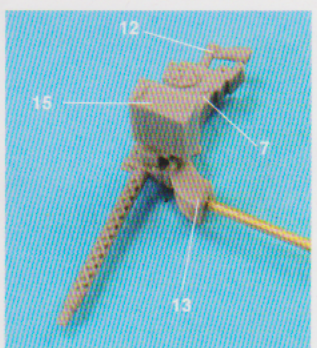

# \*. M4A3E8 1945 Update set

( ) : Opposite side

\*. PE plate\*1, Decal\*1, Printed 10-in-1 Box\*4, 0.3mm Brass Wire(B/W) : 15cm  
 \*. Thick Nylon Thread : 60cm, Think Nylon Thread : 240cm

## \*.M1917 Cal.30 Ammo Crate