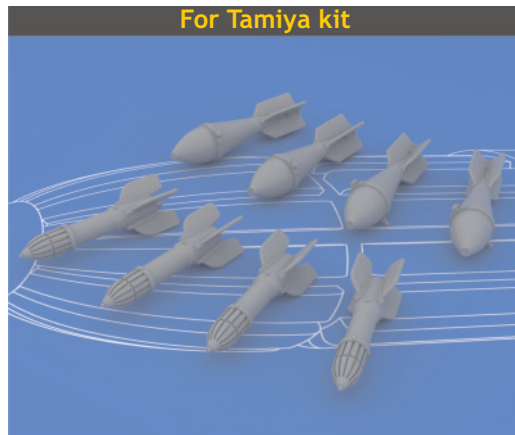

648 073 Il-2 weapon set 1/48

For Tamiya kit pro stavebnici Tamiya

BRASSIN

For Tamiya kit

BRASSIN

eduard