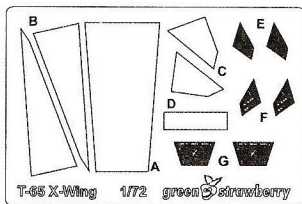

SCALE 02917-172
1/72
 made in CZECH REPUBLIC

T-65 X-Wing

This product may contain metal detail parts for upgrading scale plastic models. When upgrading the model some cutting or corrections may be necessary for parts to fit accurately.

greenstrawberry

greenstrawberry

use kit decals
použití obtisky ze stavebnice

Make a hole for illumination
Pro osvětlení vyvrtat skrz

kit part B1 4
kit part B1 23