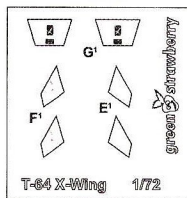

SCALE 02917-172
1/72
 made in CZECH REPUBLIC

T-65 X-Wing

This product may contain metal detail parts for upgrading scale plastic models. When upgrading the model some cutting or corrections may be necessary for parts to fit accurately.

greenstrawberry

greenstrawberry

use kit decals
použití obtisky ze stavebnice

Make a hole for illumination
Pro osvětlení vyvrtat skrz

kit part B1 4
kit part B1 23