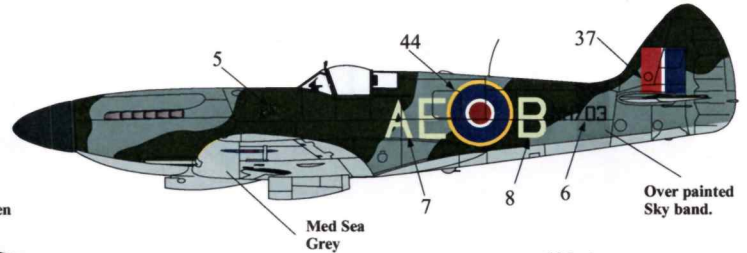

**Supermarine Spitfire Mk.XIV**, RB159/DW-D of No. 610 Sqn., RAuxAF, RAF Culmhead or Fairwood Common, April 1944. (Ref: Aircam 8 - Spit 12-24, P5 & 6; Spitfire @ War P.98; RAF Sqns-Jefford .100; Sqn Signal 1039 Spitfire P.39; Action Stations 5, P.74)

**Supermarine Spitfire Mk.XIV**, NH703/AE-B, "Emily" of No. 402 (RCAF) Sqn., B108/Rheine or B116/Wunsdorf, April 1945. (Ref: Spitfire-The Canadians P.130 & 93; RAF Sqns-Jefford .P.91)

**Supermarine Spitfire FR.Mk.XIVE**, RM972/YB-D of No. 17 Sqn., RAF Seletar, Singapore in September 1945. Flown by D.K. Healey (Flt.Lt.). India 20 Mar 1946. (Ref: Aircam 8 Spitfire 12-24 P.10; RAF Sqns-Jefford .33)