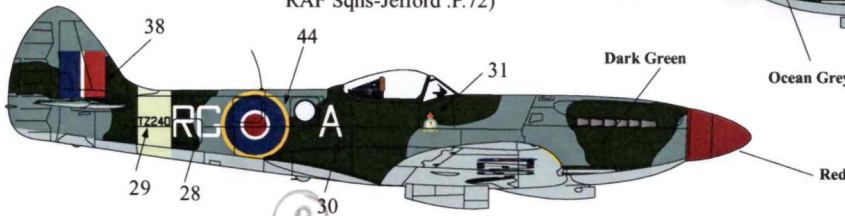

Supermarine Spitfire FR. Mk.XVIII, TZ240/RG-A of No.208 Sqn., Ein Shemar, Palestine in 1948. (Ref: SAM- C&M 5 P.38; RAF Sqns-Jefford .P.72)