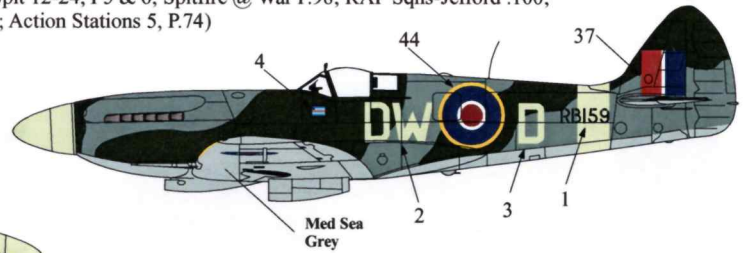

**Supermarine Spitfire Mk.XIV**, RB159/DW-D of No. 610 Sqn., RAuxAF, RAF Culmhead or Fairwood Common, April 1944. (Ref: Aircam 8 - Spit 12-24, P5 & 6; Spitfire @ War P.98; RAF Sqns-Jefford .100; Sqn Signal 1039 Spitfire P.39; Action Stations 5, P.74)

**Supermarine Spitfire Mk.XIV**, NH703/AE-B, "Emily" of No. 402 (RCAF) Sqn., B108/Rheine or B116/Wunsdorf, April 1945. (Ref: Spitfire-The Canadians P.130 & 93; RAF Sqns-Jefford .P.91)

**Supermarine Spitfire FR.Mk.XIVE**, RM972/YB-D of No. 17 Sqn., RAF Seletar, Singapore in September 1945. Flown by D.K. Healey (Flt.Lt.). India 20 Mar 1946. (Ref: Aircam 8 Spitfire 12-24 P.10; RAF Sqns-Jefford .33)