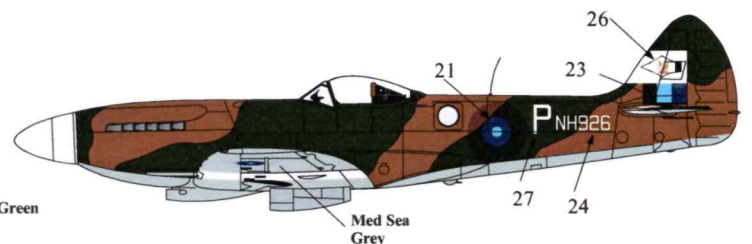

Supermarine Spitfire Mk.XIV, RB159/DW-D of No. 610 Sqn., RAuxAF, RAF Culmhead or Fairwood Common, April 1944. (Ref: Aircam 8 - Spit 12-24, P5 & 6; Spitfire @ War P.98; RAF Sqns-Jefford .100; Sqn Signal 1039 Spitfire P.39; Action Stations 5, P.74)

Supermarine Spitfire Mk.XIV, NH703/AE-B, "Emily" of No. 402 (RCAF) Sqn., B108/Rheine or B116/Wunsdorf, April 1945. (Ref: Spitfire-The Canadians P.130 & 93; RAF Sqns-Jefford .P.91)

Supermarine Spitfire FR.Mk.XIVE, RM972/YB-D of No. 17 Sqn., RAF Seletar, Singapore in September 1945. Flown by D.K. Healey (Flt.Lt.). India 20 Mar 1946. (Ref: Aircam 8 Spitfire 12-24 P.10; RAF Sqns-Jefford .33)

Supermarine Spitfire FR. Mk.XVIII, TZ240/RG-A of No.208 Sqn., Ein Shemar, Palestine in 1948. (Ref: SAM- C&M 5 P.38; RAF Sqns-Jefford .P.72)

Supermarine Spitfire LF.Mk.XIV, RN135 of Sqn. Ldr. "Ginger" Lacey, Co No.17 Sqdn., British Occupation Force, Miho, Japan, 1946. (Ref: Spitfire @ War 3, P.90; SAM-C&M 5 P.79 Drawing)

NOTE: The reference Stbd photo does not have a Sqn. Ldr's pennant.

Supermarine Spitfire FR.XIV, NH926/P of No.28 Sqn., RAF Tengah. Singapore in 1947. Commanded by Sqn. Ldr. R.D. Yule. ACSEA 13 Sep 45. (Ref: Internet photo; RAF Sqns-Jefford .P.37)