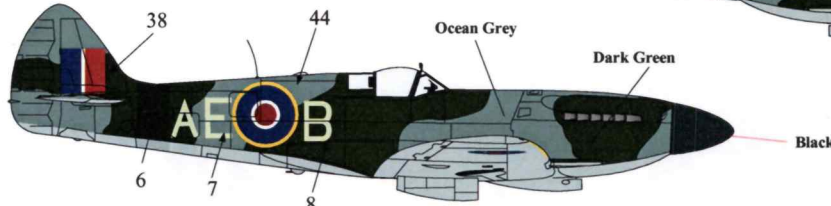

Supermarine Spitfire Mk.XIV, NH703/AE-B, "Emily" of No. 402 (RCAF) Sqn., B108/Rheine or B116/Wunsdorf, April 1945. (Ref: Spitfire-The Canadians P.130 & 93; RAF Sqns-Jefford .P.91)