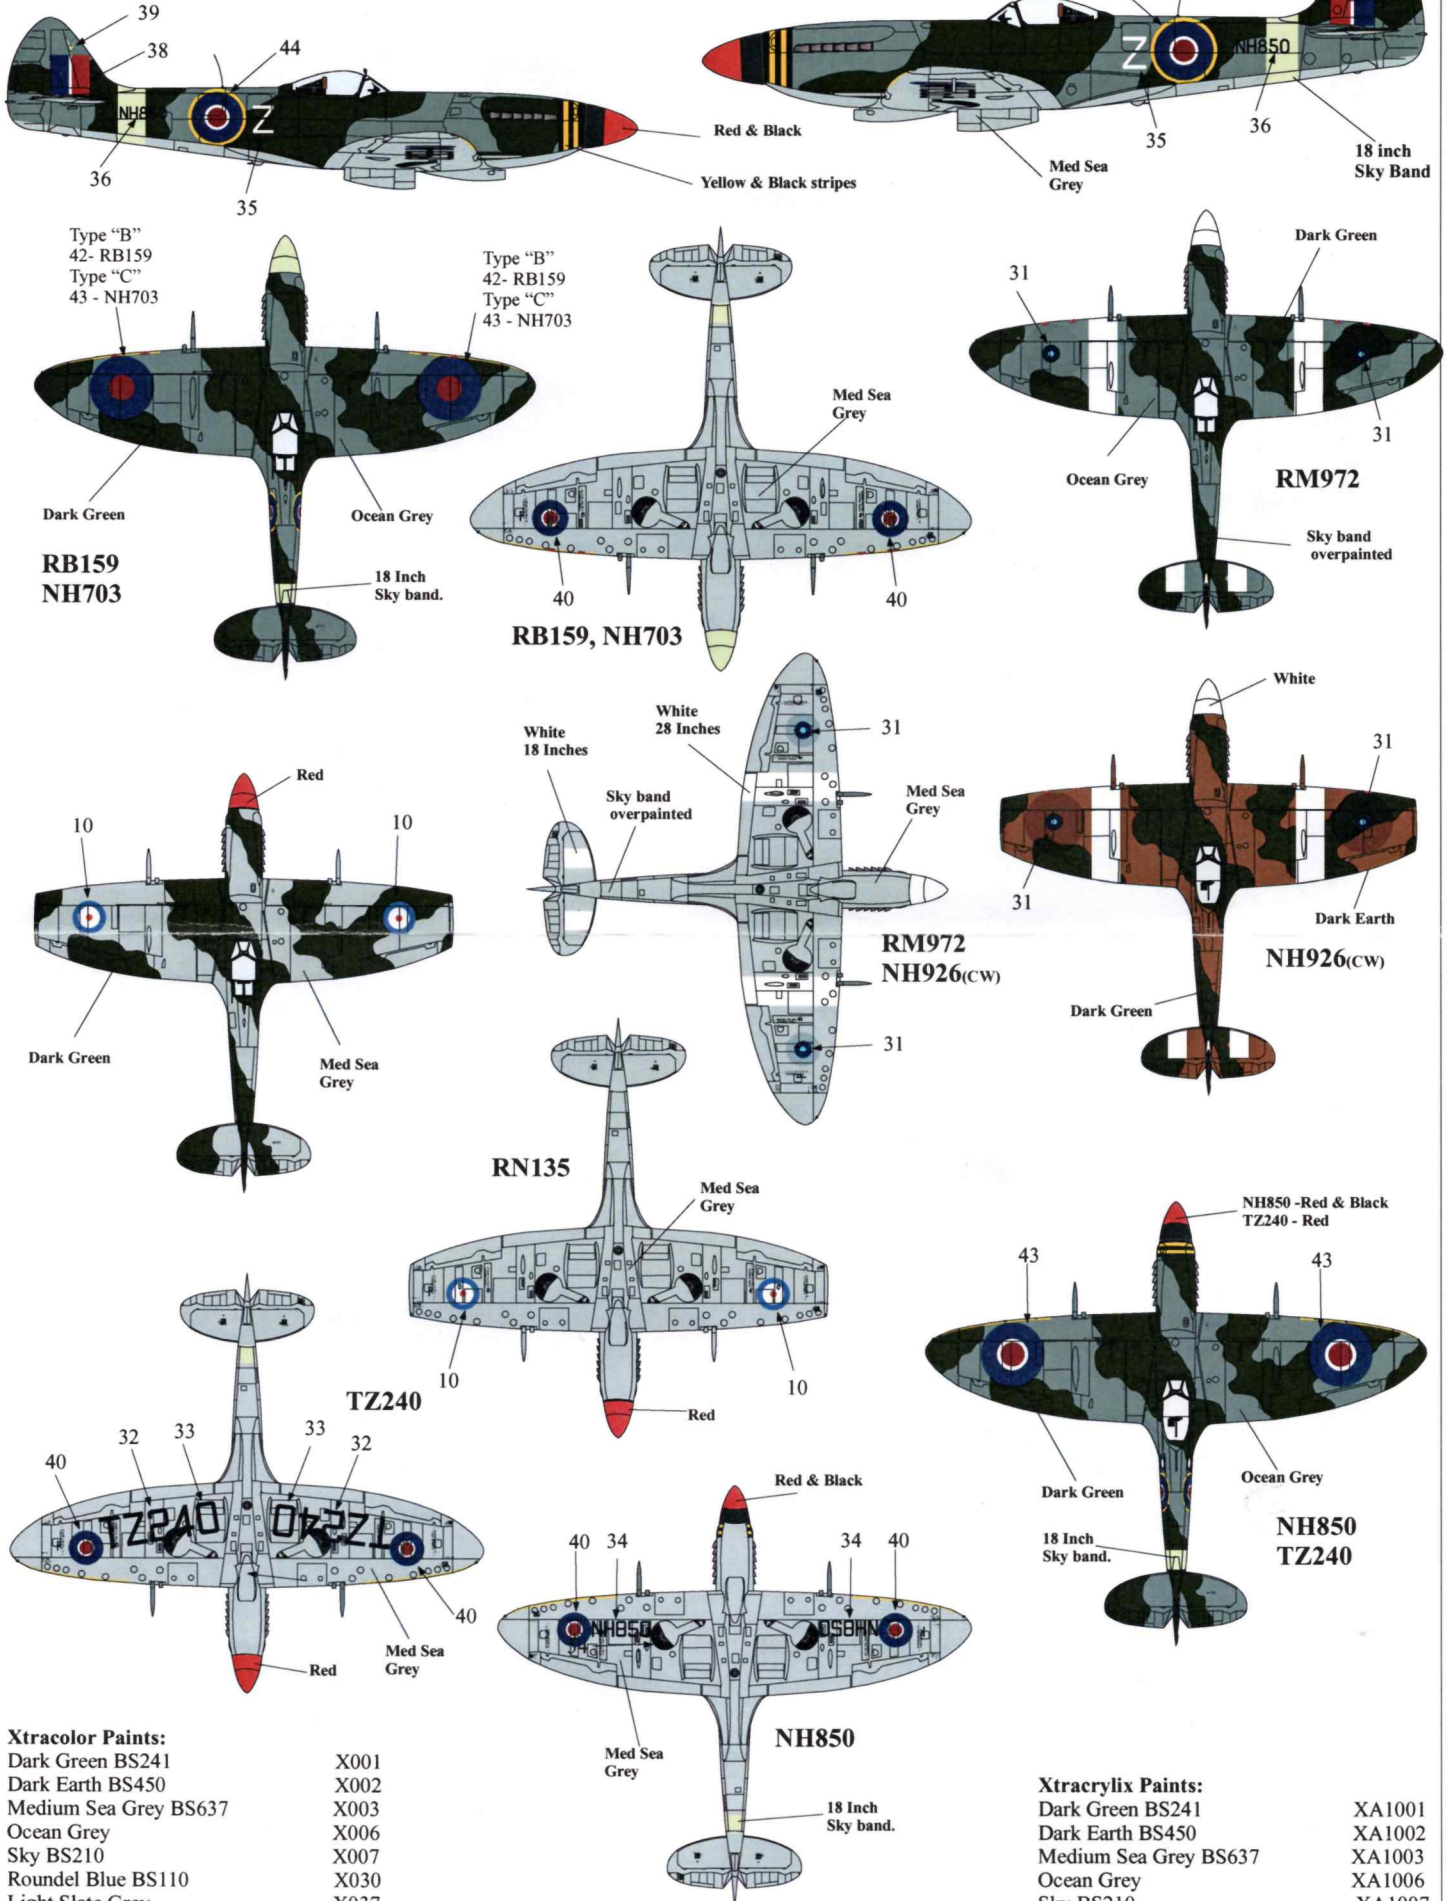

**Supermarine Spitfire Mk.XIV**, RB159/DW-D of No. 610 Sqn., RAuxAF, RAF Culmhead or Fairwood Common, April 1944. (Ref: Aircam 8 - Spit 12-24, P5 & 6; Spitfire @ War P.98; RAF Sqns-Jefford .100; Sqn Signal 1039 Spitfire P.39; Action Stations 5, P.74)

**Supermarine Spitfire Mk.XIV**, NH703/AE-B, "Emily" of No. 402 (RCAF) Sqn., B108/Rheine or B116/Wunsdorf, April 1945. (Ref: Spitfire-The Canadians P.130 & 93; RAF Sqns-Jefford .P.91)

**Supermarine Spitfire FR.Mk.XIVE**, RM972/YB-D of No. 17 Sqn., RAF Seletar, Singapore in September 1945. Flown by D.K. Healey (Flt.Lt.). India 20 Mar 1946. (Ref: Aircam 8 Spitfire 12-24 P.10; RAF Sqns-Jefford .33)

Supermarine Spitfire FR.Mk.18, NH850/Z of No.60 Sqn., RAF Tengah in 1949, flown by the CO, Sqn. Ldr. Duncan-Smith.  
(Ref: Internet photo; RAF Sqns- Jefford P.47; SAM-C&M 5 P.85)

- Xtracolor Paints:**
- Dark Green BS241 X001
  - Dark Earth BS450 X002
  - Medium Sea Grey BS637 X003
  - Ocean Grey X006
  - Sky BS210 X007
  - Roundel Blue BS110 X030
  - Light Slate Grey X037
  - High Speed Silver X038
  - Aluminium X142