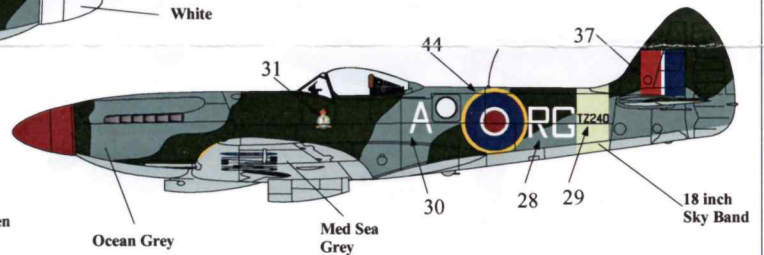

Supermarine Spitfire FR. Mk.XVIII, TZ240/RG-A of No.208 Sqn., Ein Shemar, Palestine in 1948. (Ref: SAM- C&M 5 P.38; RAF Sqns-Jefford .P.72)