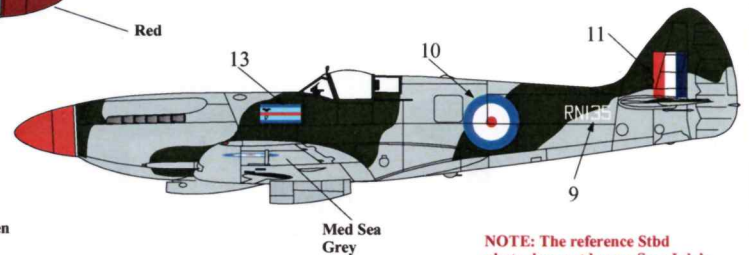

Supermarine Spitfire LF.Mk.XIV, RN135 of Sqn. Ldr. "Ginger" Lacey, Co No.17 Sqdn., British Occupation Force, Miho, Japan, 1946. (Ref: Spitfire @ War 3, P.90; SAM-C&M 5 P.79 Drawing)

NOTE: The reference Stbd photo does not have a Sqn. Ldr's pennant.

Supermarine Spitfire FR.XIV, NH926/P of No.28 Sqn., RAF Tengah. Singapore in 1947. Commanded by Sqn. Ldr. R.D. Yule. ACSEA 13 Sep 45. (Ref: Internet photo; RAF Sqns-Jefford .P.37)