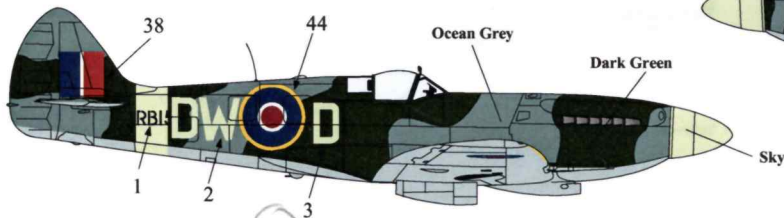

**Supermarine Spitfire Mk.XIV**, RB159/DW-D of No. 610 Sqn., RAuxAF, RAF Culmhead or Fairwood Common, April 1944. (Ref: Aircam 8 - Spit 12-24, P5 & 6; Spitfire @ War P.98; RAF Sqns-Jefford .100; Sqn Signal 1039 Spitfire P.39; Action Stations 5, P.74)