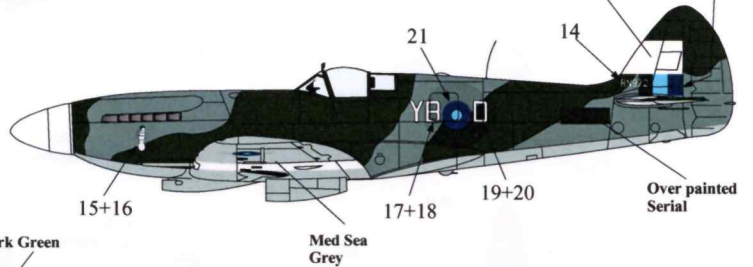

Supermarine Spitfire FR.Mk.XIVE, RM972/YB-D of No. 17 Sqn., RAF Seletar, Singapore in September 1945. Flown by D.K. Healey (Flt.Lt.). India 20 Mar 1946. (Ref: Aircam 8 Spitfire 12-24 P.10; RAF Sqns-Jefford .33)