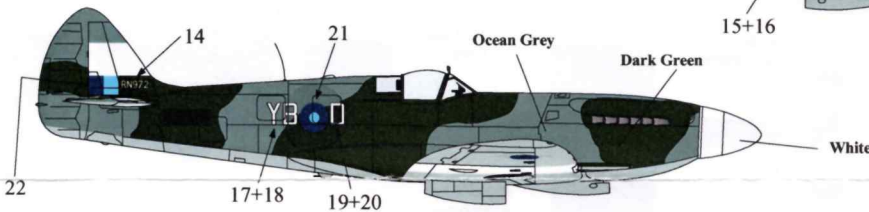

Supermarine Spitfire FR.Mk.XIVE, RM972/YB-D of No. 17 Sqn., RAF Seletar, Singapore in September 1945. Flown by D.K. Healey (Flt.Lt.). India 20 Mar 1946. (Ref: Aircam 8 Spitfire 12-24 P.10; RAF Sqns-Jefford .33)