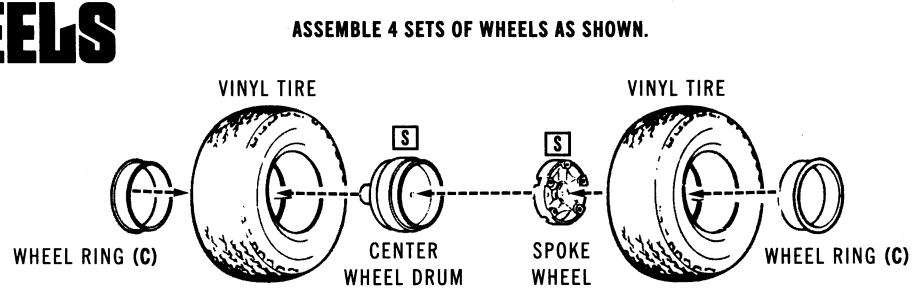

3. WHEELS

NOTE: Remove center "web" of tires if necessary.