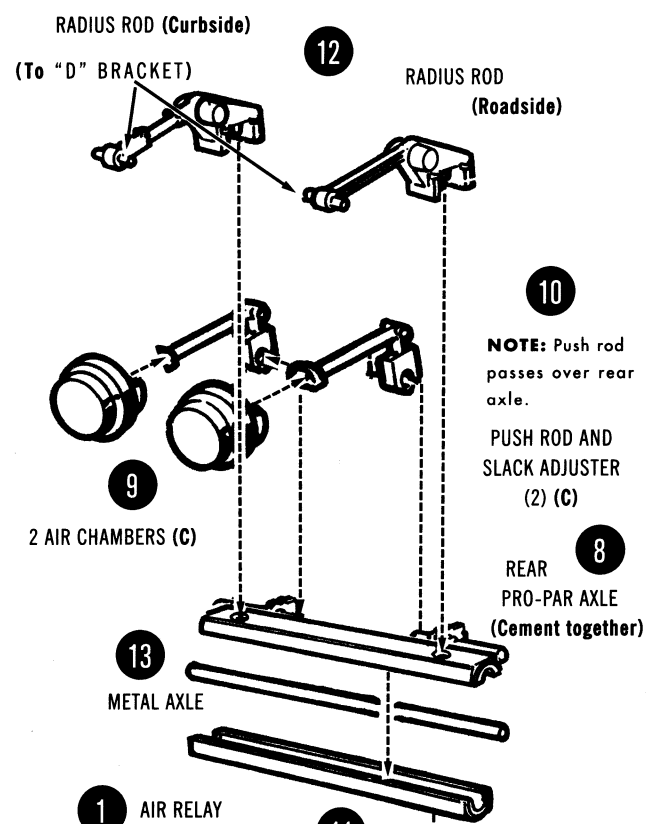

I. SUSPENSION ASSEMBLIES

(Paint all suspension parts in Steps 1 & 2 (C), except for chromed parts.)

NOTE: These views shown upside down.