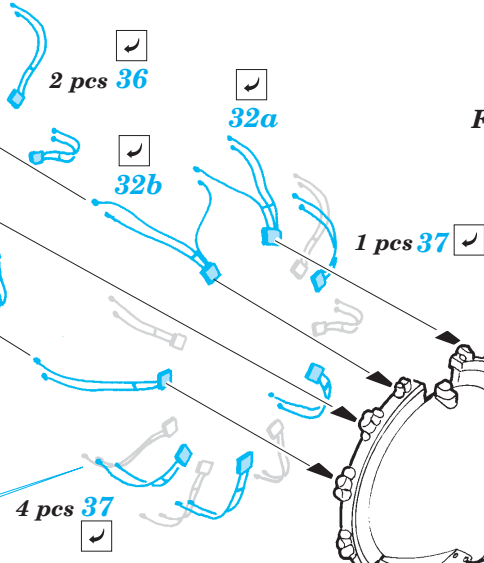

ORIGINAL KIT PARTS
PŮVODNÍ DÍLY STAVEBNICE
 PHOTO-ETCHED PARTS
LEPTANÉ DÍLY
 PARTS TO BE REMOVED
DÍLY K ODSTRANĚNÍ
 FILL
TMELIT

2 sets

F38, F39

F38, F39

F38, F39

F18, F34, F44

F38, F39

front

30 (R) F25

(R) F24

31

10

F23

F38, F39

F18, F34, F44

front

F3, F4

F46

REFERENCES:

AERODETAIL #22.....Grumman F4F Wildcat
A DETAIL & SCALE #65.....F4F Wildcat

For further detail sets look for eduard 49 414 F4F-4 Wildcat s. adh. and 48 593 F4F-4 Wildcat gun bay. (not included in this set)