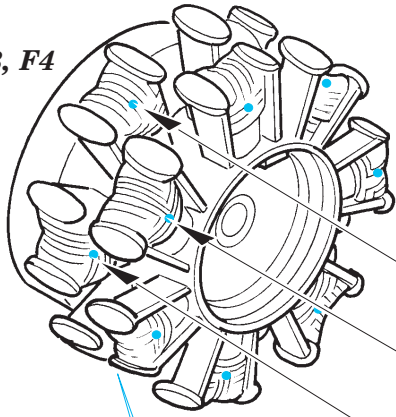

ORIGINAL KIT PARTS
PŮVODNÍ DÍLY STAVEBNICE
 PHOTO-ETCHED PARTS
LEPTANÉ DÍLY
 PARTS TO BE REMOVED
DÍLY K ODSTRANĚNÍ
 FILL
TMELIT

2 sets

F38, F39

F38, F39

F38, F39

F18, F34, F44

F38, F39

front

30 (R) F25

(R) F24

31

10

F23

F38, F39

F18, F34, F44

front

F3, F4

F46

REFERENCES:

AERODETAIL #22.....Grumman F4F Wildcat
A DETAIL & SCALE #65.....F4F Wildcat

For further detail sets look for eduard 49 414 F4F-4 Wildcat s. adh. and 48 593 F4F-4 Wildcat gun bay. (not included in this set)