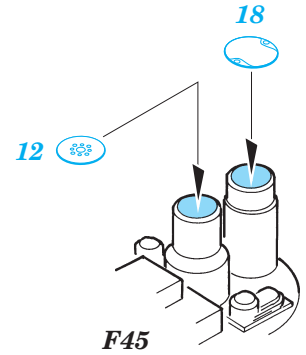

ORIGINAL KIT PARTS
PŮVODNÍ DÍLY STAVEBNICE
 PHOTO-ETCHED PARTS
LEPTANÉ DÍLY
 PARTS TO BE REMOVED
DÍLY K ODSTRANĚNÍ
 FILL
TMELIT

2 sets

F38, F39

F38, F39

F38, F39

F18, F34, F44

F38, F39

front

30 (R) F25

(R) F24

31

10

F23

F38, F39

F18, F34, F44

front

F3, F4

F46

REFERENCES:

AERODETAIL #22.....Grumman F4F Wildcat
A DETAIL & SCALE #65.....F4F Wildcat

For further detail sets look for eduard 49 414 F4F-4 Wildcat s. adh. and 48 593 F4F-4 Wildcat gun bay. (not included in this set)