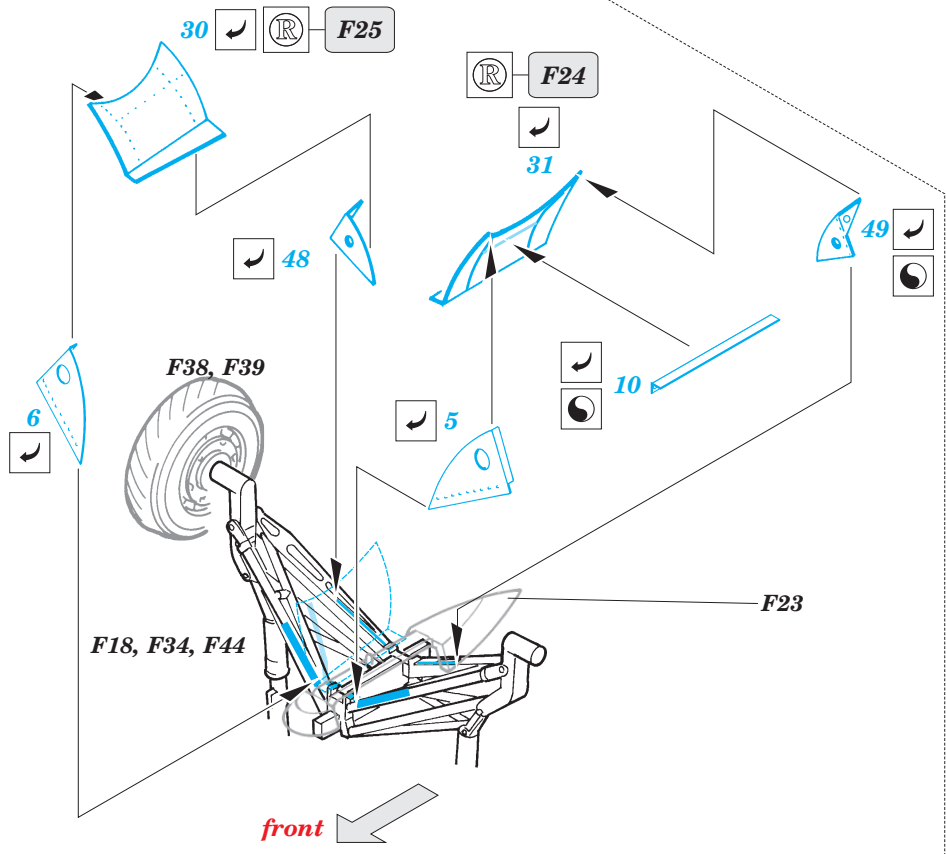

ORIGINAL KIT PARTS
PŮVODNÍ DÍLY STAVEBNICE
 PHOTO-ETCHED PARTS
LEPTANÉ DÍLY
 PARTS TO BE REMOVED
DÍLY K ODSTRANĚNÍ
 FILL
TMELIT

2 sets

F38, F39

F38, F39

F38, F39

F18, F34, F44

F38, F39

front

30 (R) F25

(R) F24

31

10

F23

F38, F39

F18, F34, F44

front

F3, F4

F46

REFERENCES:

AERODETAIL #22.....Grumman F4F Wildcat
A DETAIL & SCALE #65.....F4F Wildcat

For further detail sets look for eduard 49 414 F4F-4 Wildcat s. adh. and 48 593 F4F-4 Wildcat gun bay. (not included in this set)