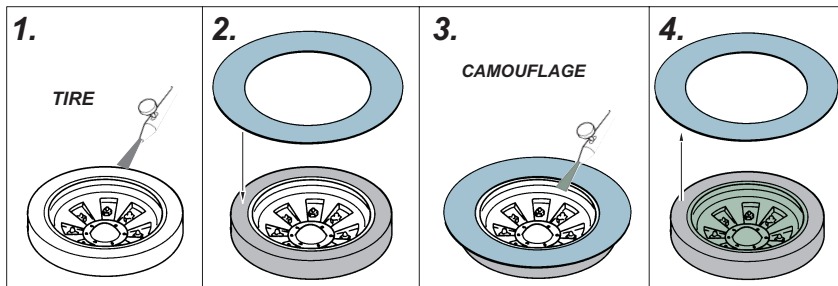

# T-34/76 1942 wheel masks

The die-cut mask for accurate canopy frame painting of the  
*Hobby Boss* *scale 1/48 KIT*

**KIT**  
**PARTS:**  
**J1, J2 inside**  
**J1, J2 outside**