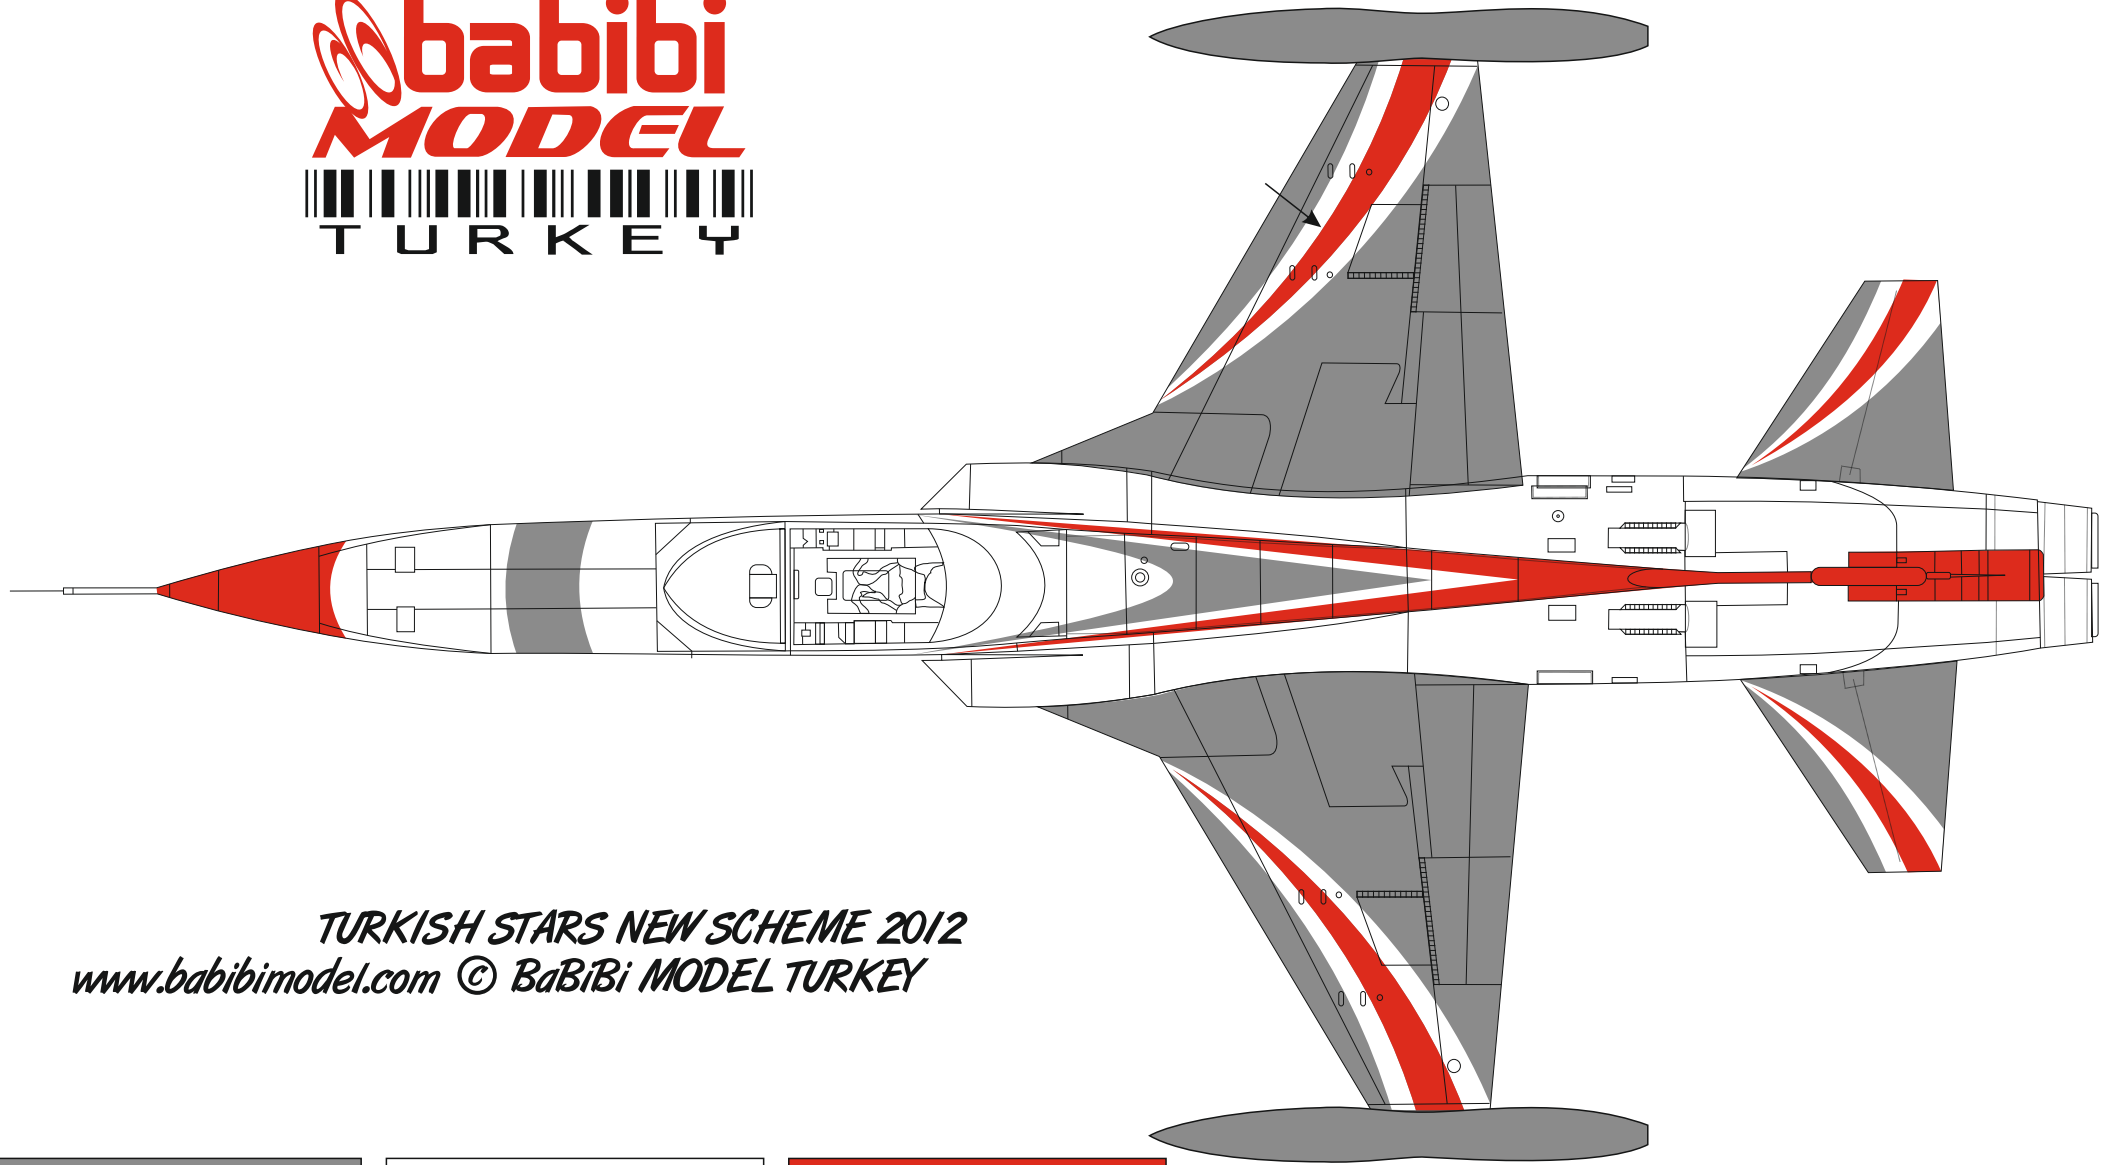

TURKISH STARS NEW SCHEME 2012
www.babibimodel.com © BaBiBi MODEL TURKEY

FS 36270
TESTORS- NEUTRAL GRAY - 1725
REVELL-374 TAMİYA- XF20 HUMBROL- 126

FS 17875
TESTORS- INSIGNIA WHITE - 1745
REVELL-04 TAMİYA-X2 HUMBROL- 22

FS -11302
TESTORS- FIRE RED - 1590
REVELL-31 TAMİYA- X7 HUMBROL- 19

TURKISH STARS NEW SCHEME 2012
www.babibimodel.com © BaBiBi MODEL TURKEY

FS 36270
TESTORS- NEUTRAL GRAY - 1725
REVELL-374 TAMIYA- Xf20 HUMBROL- 126