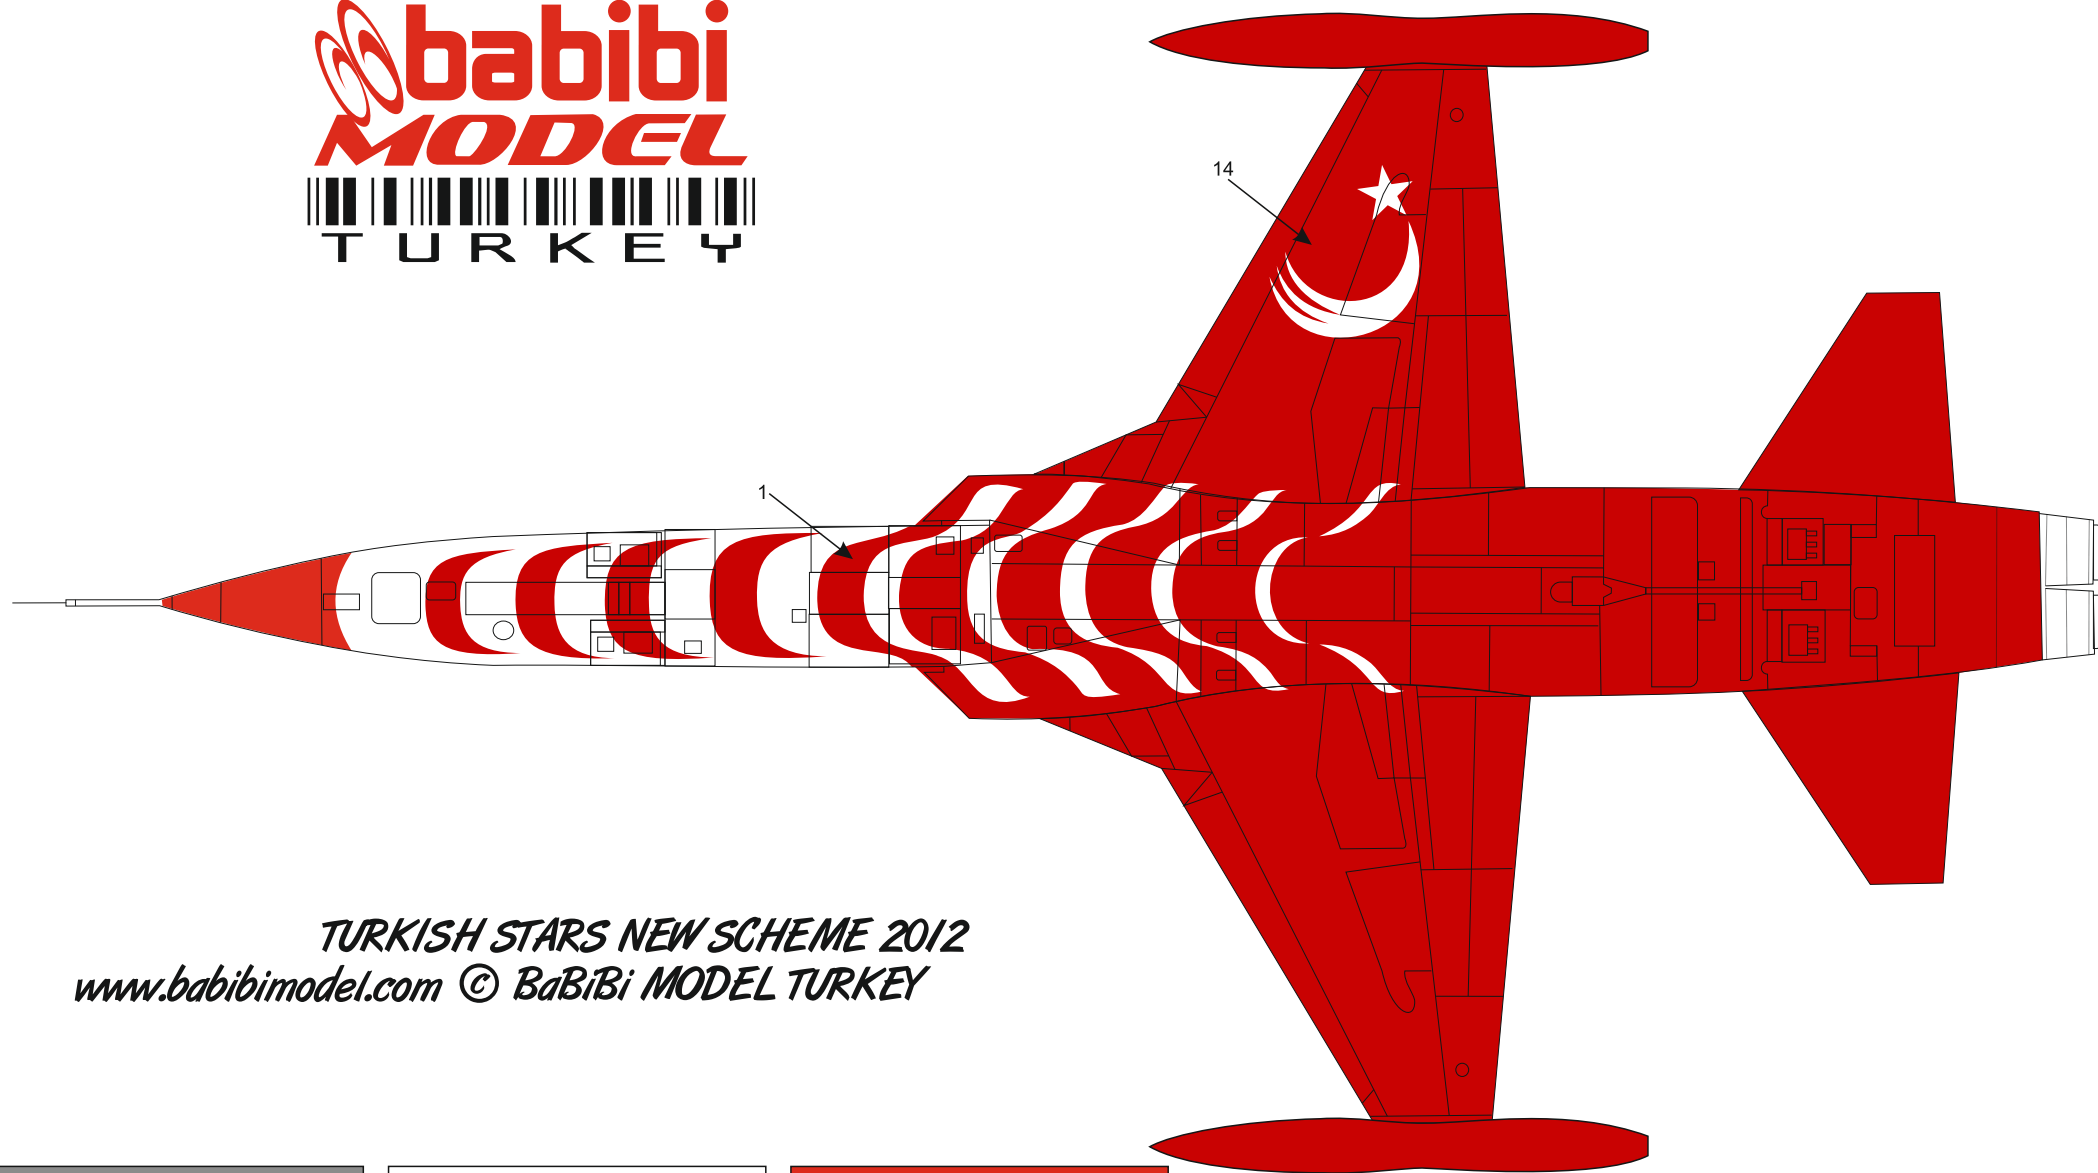

TURKISH STARS NEW SCHEME 2012
www.babibimodel.com © BaBiBi MODEL TURKEY

FS 36270
TESTORS- NEUTRAL GRAY - 1725
REVELL-374 TAMIYA- Xf20 HUMBROL- 126

FS 17875
TESTORS- INSIGNIA WHITE - 1745
REVELL-04 TAMIYA-X2 HUMBROL- 22

FS -11302
TESTORS- FIRE RED - 1590
REVELL-31 TAMIYA- X7 HUMBROL- 19