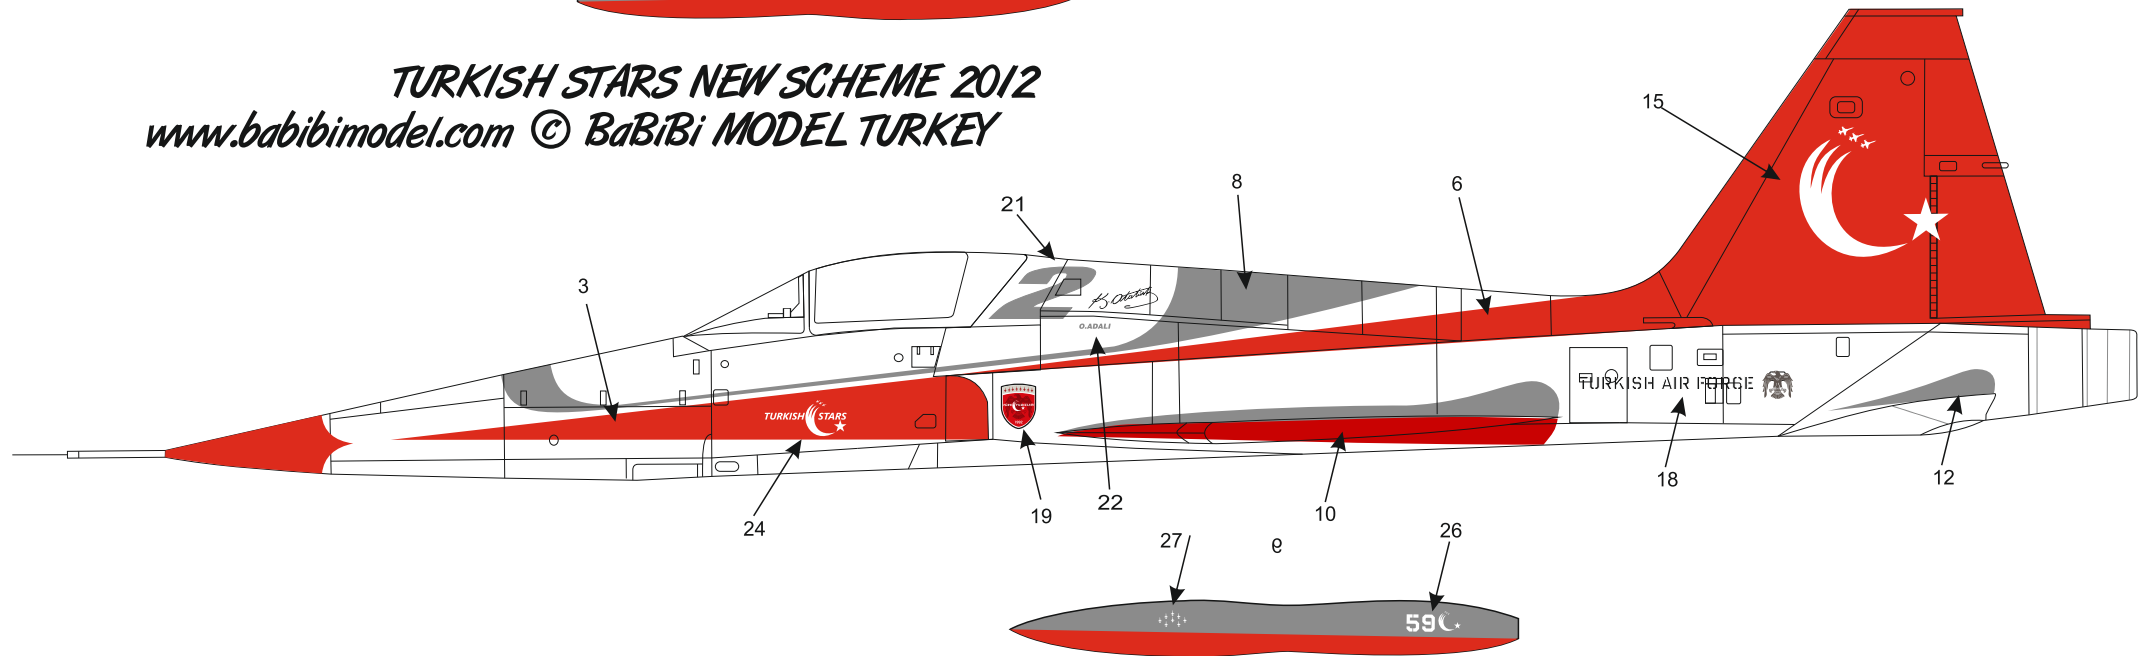

TURKISH STARS NEW SCHEME 2012
www.babibimodel.com © BaBiBi MODEL TURKEY

FS 36270
TESTORS- NEUTRAL GRAY - 1725
REVELL-374 TAMİYA- XF20 HUMBROL- 126

FS 17875
TESTORS- INSIGNIA WHITE - 1745
REVELL-04 TAMİYA-X2 HUMBROL- 22

FS -11302
TESTORS- FIRE RED - 1590
REVELL-31 TAMİYA- X7 HUMBROL- 19

TURKISH STARS NEW SCHEME 2012
www.babibimodel.com © BaBiBi MODEL TURKEY

FS 36270
TESTORS- NEUTRAL GRAY - 1725
REVELL-374 TAMIYA- Xf20 HUMBROL- 126