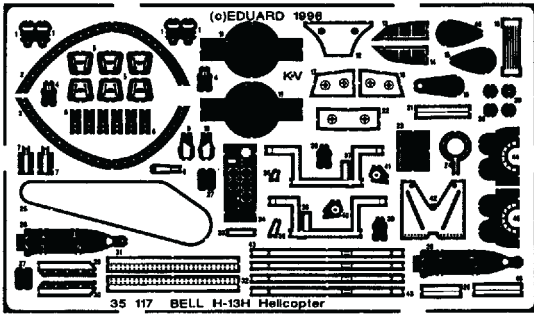

Bell H-13H Helicopter

1/35scale detail set for Revell kit

35 117

-  OPPOSITE SIDE
-  REMOVE
-  REPLACE