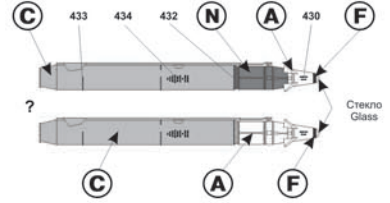

Управляемая ракета "Воздух-Поверхность" типа X-23M x 4 Kh-23M Air to Surface guided missile x 4