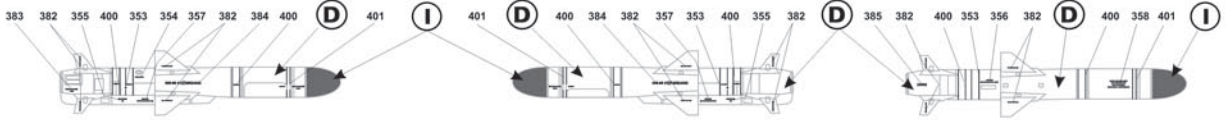

Управляемая ракета "Воздух-Поверхность" X-35 x 2 Kh-35 Air to Surface guided missile x 2