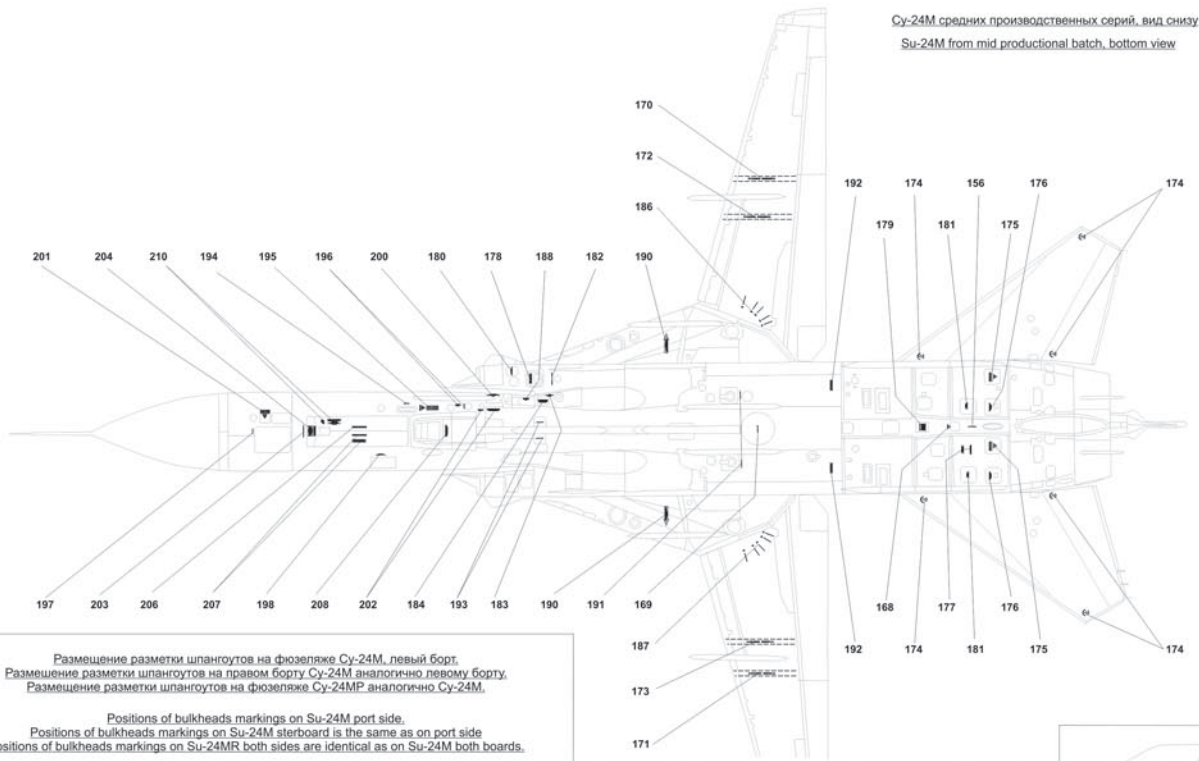

Размещение разметки шпангоутов на фюзеляже Су-24М, левый борт.
Размещение разметки шпангоутов на правом борту Су-24М аналогично левому борту.
Размещение разметки шпангоутов на фюзеляже Су-24МР аналогично Су-24М.

Positions of bulkheads markings on Su-24M port side.
Positions of bulkheads markings on Su-24M starboard is the same as on port side
Positions of bulkheads markings on Su-24MR both sides are identical as on Su-24M both boards.