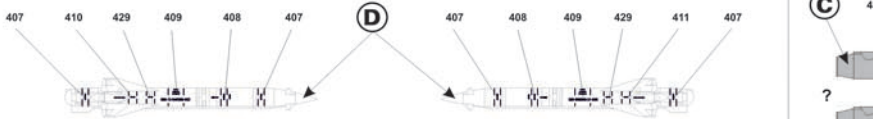

Управляемая ракета "Воздух-Поверхность" типа X-23M x 4 Kh-23M Air to Surface guided missile x 4