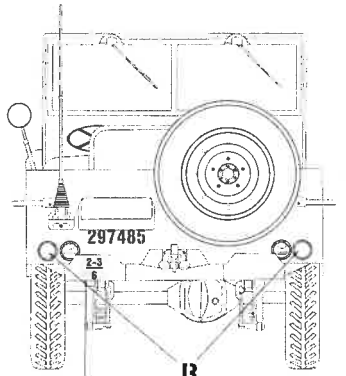

AUSTRALIAN ARMY WILLY'S JEEP

JEEP 3211411 WAS LOANED TO 2ND BAT 2RAR
DURING THE KOREAN WAR 1953
IMAGE AVAILABLE BY THE AUSTRALIAN WAR MEMORIAL
IMAGE NO: 157701

USED IN NEW GUINEA BY
2-3/6 DIVISION 1944

BOTH VEHICLES WERE PAINTED OVERALL
OLIVE DRAB UNLESS SPECIFIED
THIS INCLUDES WHEEL RIMS AND INTERIOR

- A - MATT BLACK
(TYRES & UNDER VEHICLE AREA)
- B - CLEAR RED (AS INDICATED)
- C - RUST BROWN (SUSPENSION SPRINGS)

297485 3211411
 297485 3211411
 297485 3211411
 297485 3211411

66 66

DCMG

ITA-314 1/35 Australian Army Willy's Jeep Pacific Theater WWII
 085-033