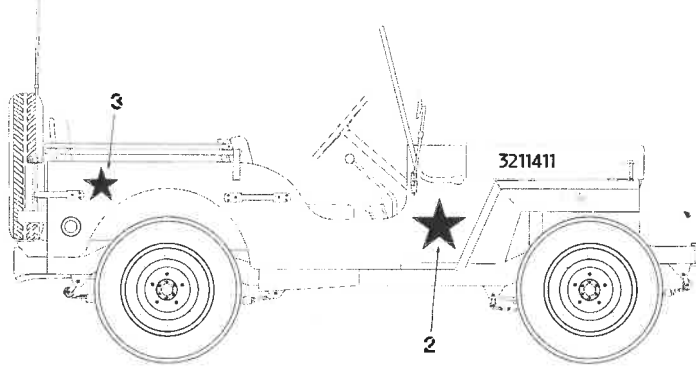

AUSTRALIAN ARMY WILLY'S JEEP

JEEP 3211411 WAS LOANED TO 2ND BAT 2RAR
DURING THE KOREAN WAR 1953
IMAGE AVAILABLE BY THE AUSTRALIAN WAR MEMORIAL
IMAGE NO: 157701

USED IN NEW GUINEA BY
2-3/6 DIVISION 1944

BOTH VEHICLES WERE PAINTED OVERALL
OLIVE DRAB UNLESS SPECIFIED
THIS INCLUDES WHEEL RIMS AND INTERIOR

- A - MATT BLACK
(TYRES & UNDER VEHICLE AREA)
- B - CLEAR RED (AS INDICATED)
- C - RUST BROWN (SUSPENSION SPRINGS)

297485 3211411
 297485 3211411
 297485 3211411
 297485 3211411

66 66

DCMG

ITA-314 1/35 Australian Army Willy's Jeep Pacific Theater WWII
 085-033