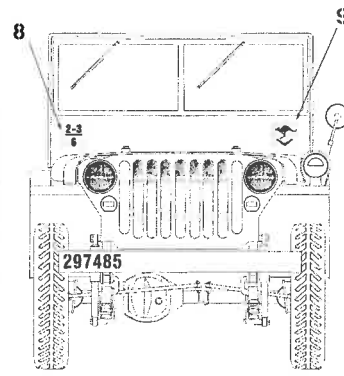

AUSTRALIAN ARMY WILLY'S JEEP

JEEP 3211411 WAS LOANED TO 2ND BAT 2RAR
DURING THE KOREAN WAR 1953
IMAGE AVAILABLE BY THE AUSTRALIAN WAR MEMORIAL
IMAGE NO: 157701

USED IN NEW GUINEA BY
2-3/6 DIVISION 1944

BOTH VEHICLES WERE PAINTED OVERALL
OLIVE DRAB UNLESS SPECIFIED
THIS INCLUDES WHEEL RIMS AND INTERIOR

- A - MATT BLACK
(TYRES & UNDER VEHICLE AREA)
- B - CLEAR RED (AS INDICATED)
- C - RUST BROWN (SUSPENSION SPRINGS)

297485 3211411
 297485 3211411
 297485 3211411
 297485 3211411

66 66

DCMG

ITA-314 1/35 Australian Army Willy's Jeep Pacific Theater WWII
 085-033