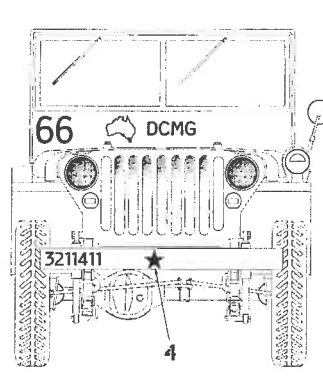

AUSTRALIAN ARMY WILLY'S JEEP

JEEP 3211411 WAS LOANED TO 2ND BAT 2RAR
DURING THE KOREAN WAR 1953
IMAGE AVAILABLE BY THE AUSTRALIAN WAR MEMORIAL
IMAGE NO: 157701

USED IN NEW GUINEA BY
2-3/6 DIVISION 1944

BOTH VEHICLES WERE PAINTED OVERALL
OLIVE DRAB UNLESS SPECIFIED
THIS INCLUDES WHEEL RIMS AND INTERIOR

- A - MATT BLACK
(TYRES & UNDER VEHICLE AREA)
- B - CLEAR RED (AS INDICATED)
- C - RUST BROWN (SUSPENSION SPRINGS)

297485 3211411
 297485 3211411
 297485 3211411
 297485 3211411

66 66

DCMG

ITA-314 1/35 Australian Army Willy's Jeep Pacific Theater WWII
 085-033