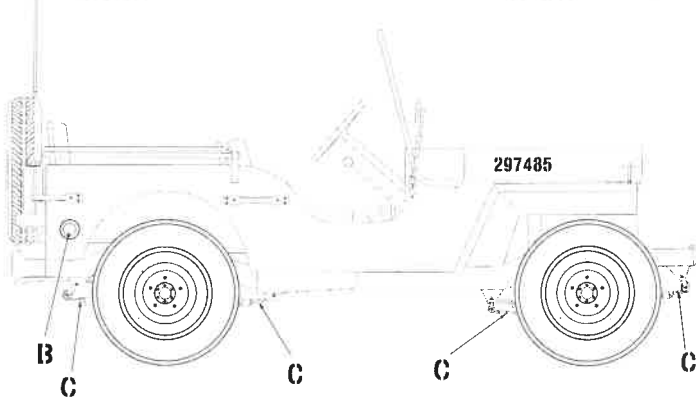

AUSTRALIAN ARMY WILLY'S JEEP

JEEP 3211411 WAS LOANED TO 2ND BAT 2RAR
DURING THE KOREAN WAR 1953
IMAGE AVAILABLE BY THE AUSTRALIAN WAR MEMORIAL
IMAGE NO: 157701

USED IN NEW GUINEA BY
2-3/6 DIVISION 1944

BOTH VEHICLES WERE PAINTED OVERALL
OLIVE DRAB UNLESS SPECIFIED
THIS INCLUDES WHEEL RIMS AND INTERIOR

- A - MATT BLACK
(TYRES & UNDER VEHICLE AREA)
- B - CLEAR RED (AS INDICATED)
- C - RUST BROWN (SUSPENSION SPRINGS)

297485 3211411
 297485 3211411
 297485 3211411
 297485 3211411

66 66

DCMG

ITA-314 1/35 Australian Army Willy's Jeep Pacific Theater WWII
 085-033