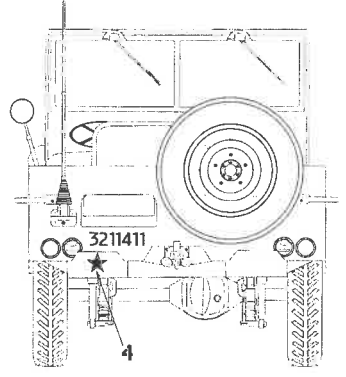

AUSTRALIAN ARMY WILLY'S JEEP

JEEP 3211411 WAS LOANED TO 2ND BAT 2RAR
DURING THE KOREAN WAR 1953
IMAGE AVAILABLE BY THE AUSTRALIAN WAR MEMORIAL
IMAGE NO: 157701

USED IN NEW GUINEA BY
2-3/6 DIVISION 1944

BOTH VEHICLES WERE PAINTED OVERALL
OLIVE DRAB UNLESS SPECIFIED
THIS INCLUDES WHEEL RIMS AND INTERIOR

- A - MATT BLACK
(TYRES & UNDER VEHICLE AREA)
- B - CLEAR RED (AS INDICATED)
- C - RUST BROWN (SUSPENSION SPRINGS)

297485 3211411
 297485 3211411
 297485 3211411
 297485 3211411

66 66

DCMG

ITA-314 1/35 Australian Army Willy's Jeep Pacific Theater WWII
 085-033