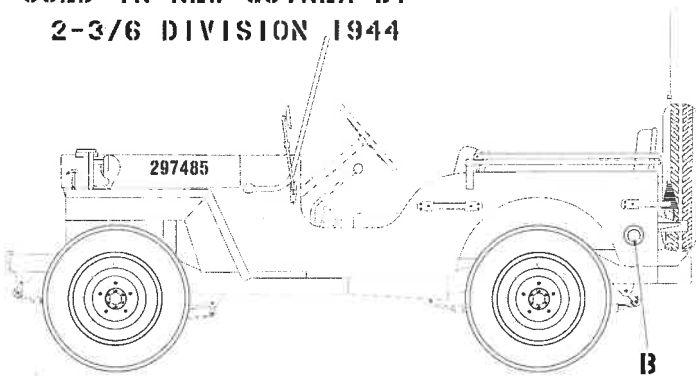

AUSTRALIAN ARMY WILLY'S JEEP

JEEP 3211411 WAS LOANED TO 2ND BAT 2RAR
DURING THE KOREAN WAR 1953
IMAGE AVAILABLE BY THE AUSTRALIAN WAR MEMORIAL
IMAGE NO: 157701

USED IN NEW GUINEA BY
2-3/6 DIVISION 1944

BOTH VEHICLES WERE PAINTED OVERALL
OLIVE DRAB UNLESS SPECIFIED
THIS INCLUDES WHEEL RIMS AND INTERIOR

- A - MATT BLACK
(TYRES & UNDER VEHICLE AREA)
- B - CLEAR RED (AS INDICATED)
- C - RUST BROWN (SUSPENSION SPRINGS)

297485 3211411
 297485 3211411
 297485 3211411
 297485 3211411

66 66

DCMG

ITA-314 1/35 Australian Army Willy's Jeep Pacific Theater WWII
 085-033