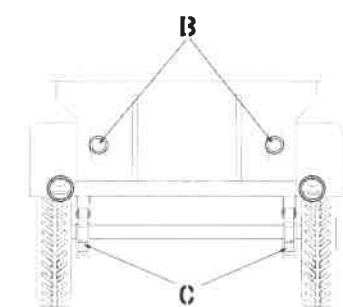

- A - MATT BLACK
(TYRES & UNDER VEHICLE AREA)
- B - CLEAR RED (AS INDICATED)
- C - RUST BROWN (SUSPENSION SPRINGS)

297485 3211411
 297485 3211411
 297485 3211411
 297485 3211411

66 66

DCMG

ITA-314 1/35 Australian Army Willy's Jeep Pacific Theater WWII
 085-033