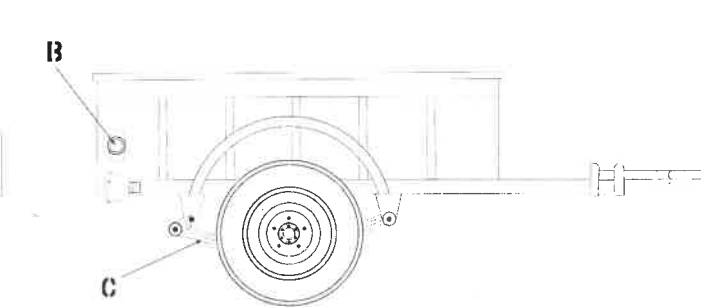

- A - MATT BLACK
(TYRES & UNDER VEHICLE AREA)
- B - CLEAR RED (AS INDICATED)
- C - RUST BROWN (SUSPENSION SPRINGS)

297485 3211411
 297485 3211411
 297485 3211411
 297485 3211411

66 66

DCMG

ITA-314 1/35 Australian Army Willy's Jeep Pacific Theater WWII
 085-033