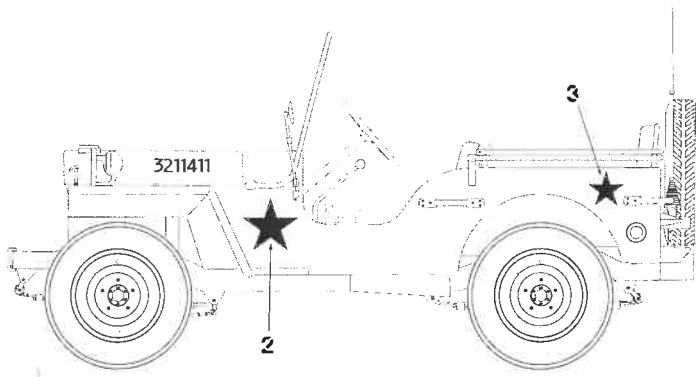

AUSTRALIAN ARMY WILLY'S JEEP

JEEP 3211411 WAS LOANED TO 2ND BAT 2RAR
DURING THE KOREAN WAR 1953
IMAGE AVAILABLE BY THE AUSTRALIAN WAR MEMORIAL
IMAGE NO: 157701

USED IN NEW GUINEA BY
2-3/6 DIVISION 1944

BOTH VEHICLES WERE PAINTED OVERALL
OLIVE DRAB UNLESS SPECIFIED
THIS INCLUDES WHEEL RIMS AND INTERIOR

- A - MATT BLACK
(TYRES & UNDER VEHICLE AREA)
- B - CLEAR RED (AS INDICATED)
- C - RUST BROWN (SUSPENSION SPRINGS)

297485 3211411
 297485 3211411
 297485 3211411
 297485 3211411

66 66

DCMG

ITA-314 1/35 Australian Army Willy's Jeep Pacific Theater WWII
 085-033