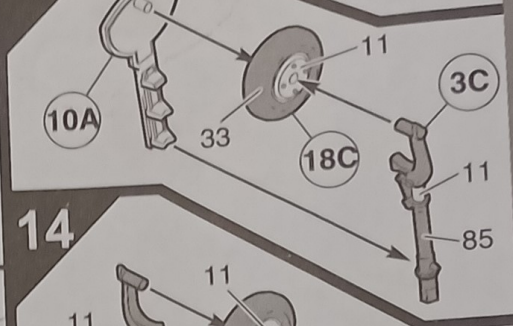

11

1C

11C

12

2mm \varnothing

6B

13

14

10

15

16

17

16

B Mitsubishi A6M2B-21 "Zero" (Zeke)

Flown by Lieutenant Saburo Shindo, Lead Aircraft of Carrier Division 1, Air Superiority Command, 2nd Strike Unit, carrier Akagi, Operation AI, Pearl Harbor, December 7th, 1941

- 11 Silver
- 85 Satin Coal Black
- 90 Matt Beige Green (approx. to UN Light Gray/Green)
- 18 (approx. to UN Light Gray/Green)

85 (rear faces of propeller blades)