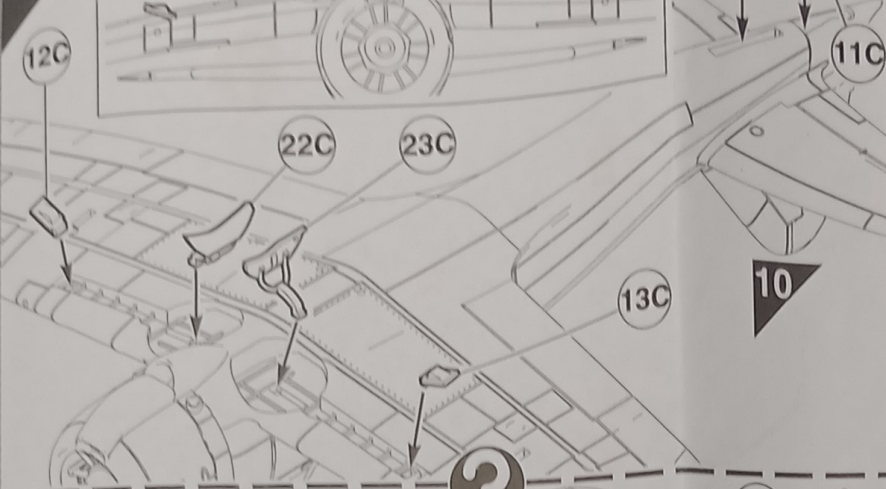

11

1C

11C

12

2mm \varnothing

6B

13

14

10

15

16

17

16

B Mitsubishi A6M2B-21 "Zero" (Zeke)

Flown by Lieutenant Saburo Shindo, Lead Aircraft of Carrier Division 1, Air Superiority Command, 2nd Strike Unit, carrier Akagi, Operation AI, Pearl Harbor, December 7th, 1941