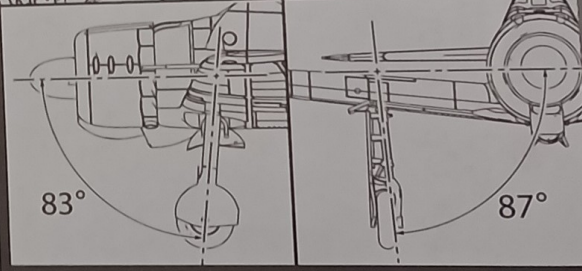

11

1C

11C

12

2mm \varnothing

6B

13

14

10

15

16

17

16

B Mitsubishi A6M2B-21 "Zero" (Zeke)

Flown by Lieutenant Saburo Shindo, Lead Aircraft of Carrier Division 1, Air Superiority Command, 2nd Strike Unit, carrier Akagi, Operation AI, Pearl Harbor, December 7th, 1941