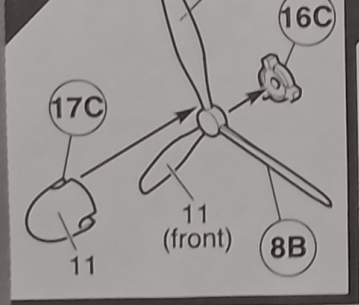

11

1C

11C

12

2mm \varnothing

6B

13

14

10

15

16

17

16

B Mitsubishi A6M2B-21 "Zero" (Zeke)

Flown by Lieutenant Saburo Shindo, Lead Aircraft of Carrier Division 1, Air Superiority Command, 2nd Strike Unit, carrier Akagi, Operation AI, Pearl Harbor, December 7th, 1941

- 11 Silver
- 85 Satin Coal Black
- 90 Matt Beige Green (approx. to UN Light Gray/Green)
- 18 (approx. to UN Light Gray/Green)

85 (rear faces of propeller blades)