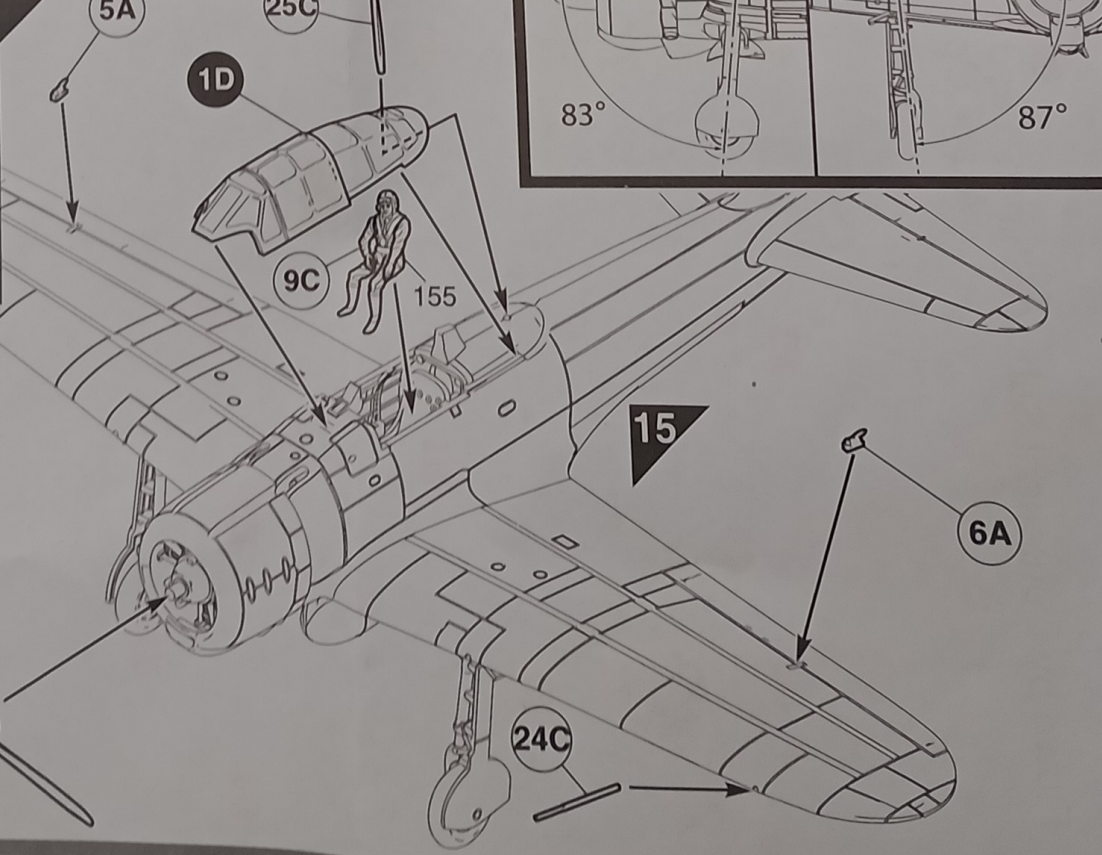

10

15

16

17

16

B Mitsubishi A6M2B-21 "Zero" (Zeke)

Flown by Lieutenant Saburo Shindo, Lead Aircraft of Carrier Division 1, Air Superiority Command, 2nd Strike Unit, carrier Akagi, Operation AI, Pearl Harbor, December 7th, 1941