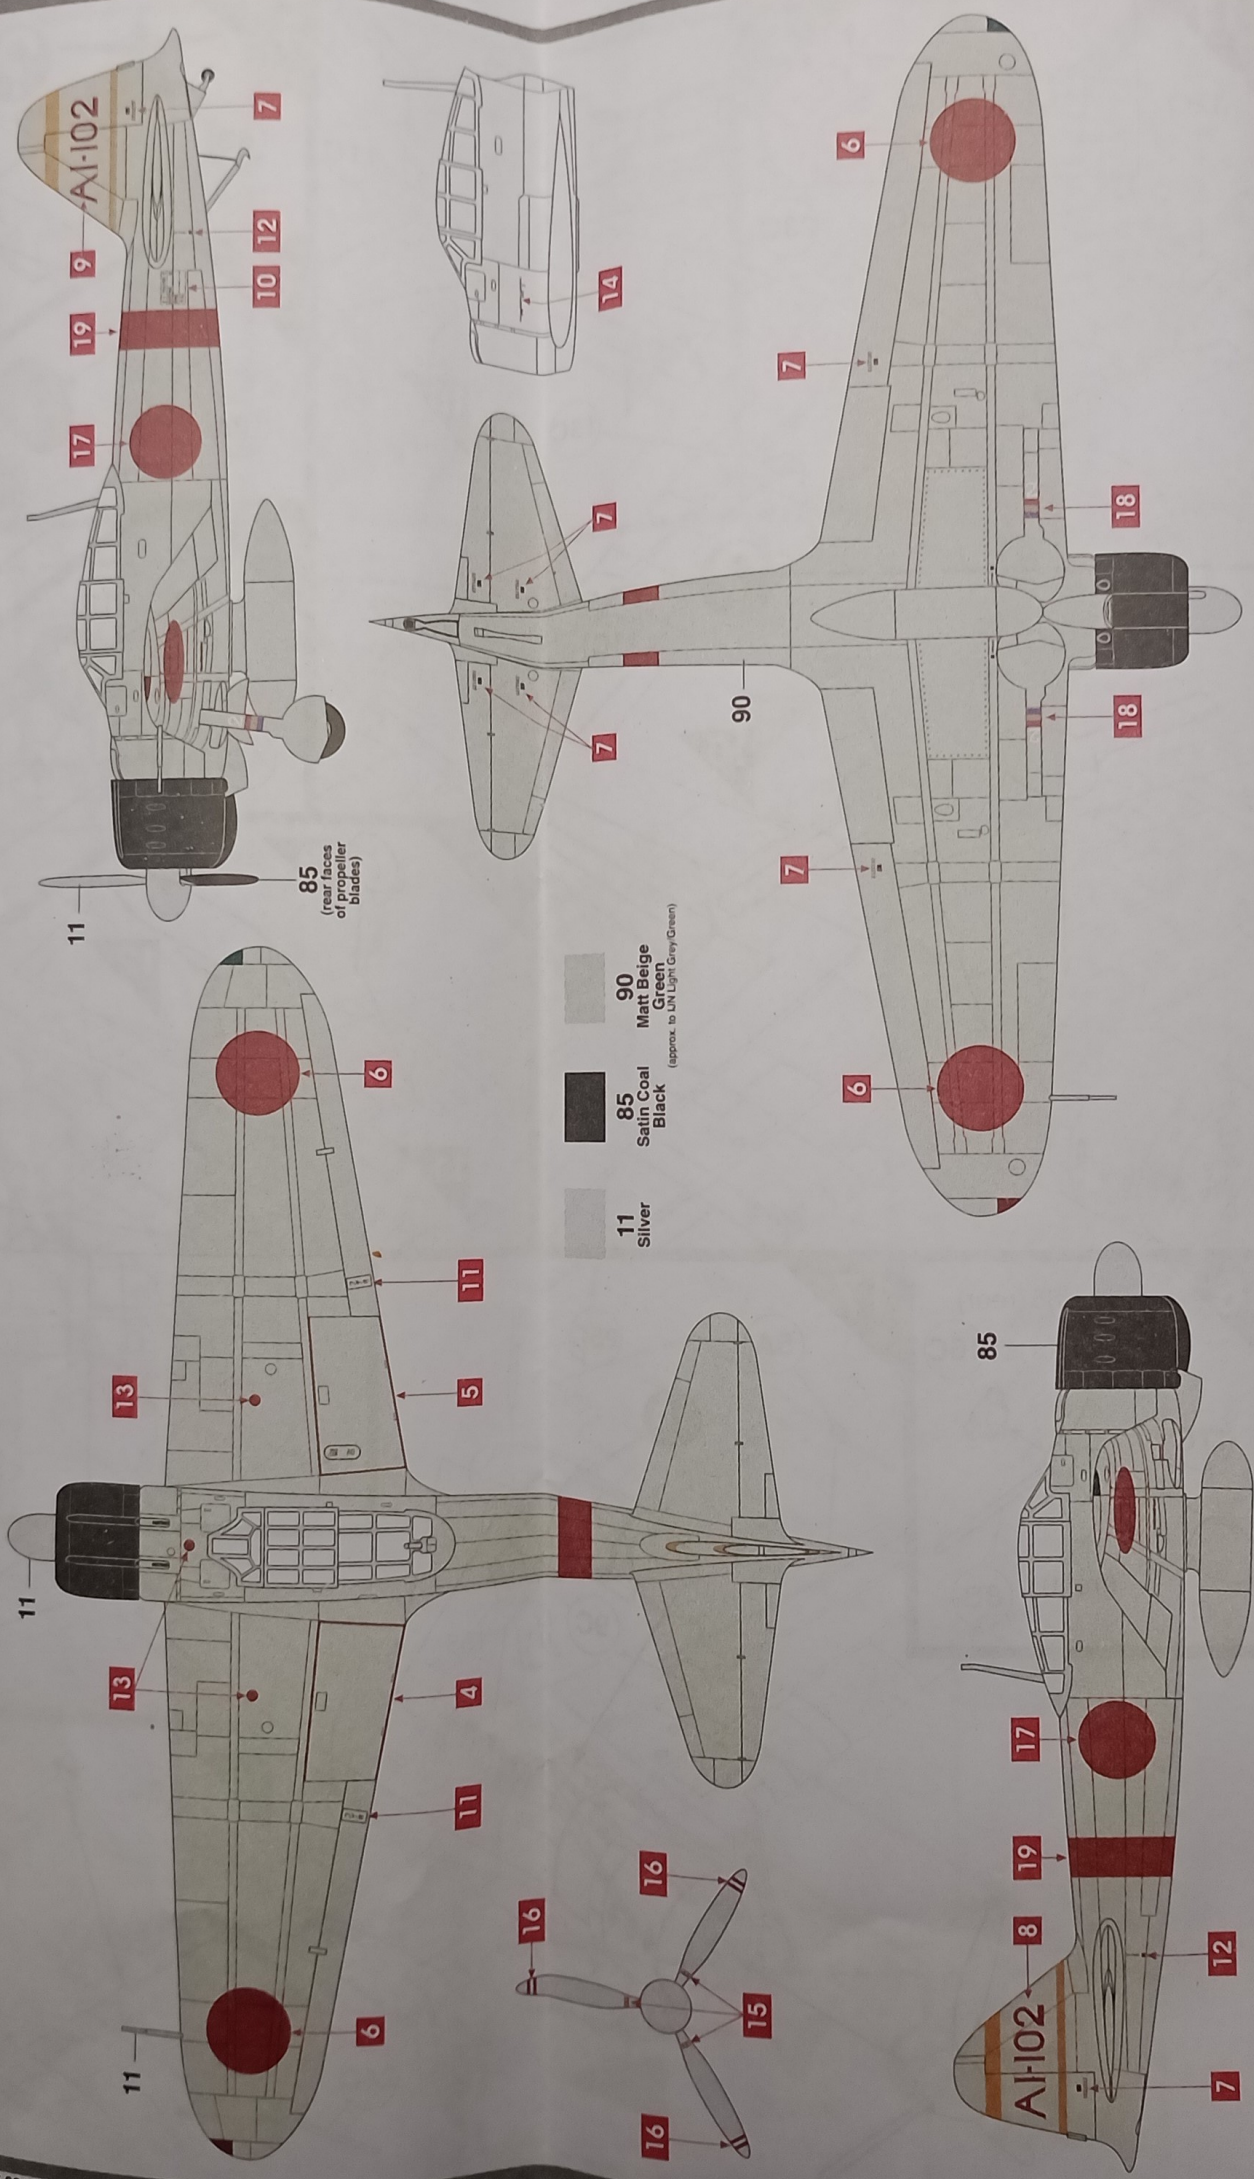

11

1C

11C

12

2mm \varnothing

6B

13

14

10

15

16

17

16

B Mitsubishi A6M2B-21 "Zero" (Zeke)

Flown by Lieutenant Saburo Shindo, Lead Aircraft of Carrier Division 1, Air Superiority Command, 2nd Strike Unit, carrier Akagi, Operation AI, Pearl Harbor, December 7th, 1941

- 11 Silver
- 85 Satin Coal Black
- 90 Matt Beige Green (approx. to UN Light Gray/Green)
- 18 (approx. to UN Light Gray/Green)

85 (rear faces of propeller blades)