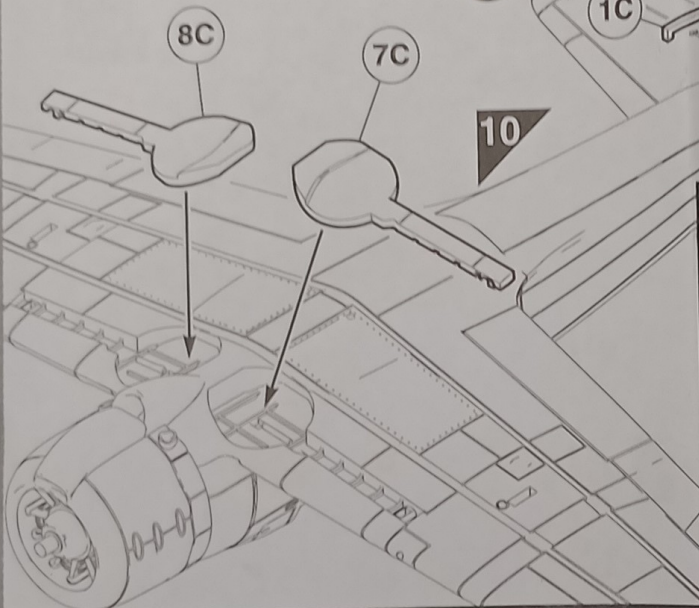

11

1C

11C

12

2mm \varnothing

6B

13

14

10

15

16

17

16

B Mitsubishi A6M2B-21 "Zero" (Zeke)

Flown by Lieutenant Saburo Shindo, Lead Aircraft of Carrier Division 1, Air Superiority Command, 2nd Strike Unit, carrier Akagi, Operation AI, Pearl Harbor, December 7th, 1941