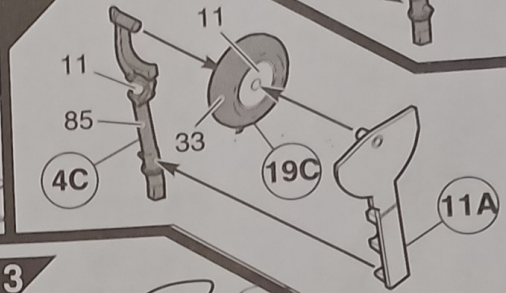

11

1C

11C

12

2mm \varnothing

6B

13

14

10

15

16

17

16

B Mitsubishi A6M2B-21 "Zero" (Zeke)

Flown by Lieutenant Saburo Shindo, Lead Aircraft of Carrier Division 1, Air Superiority Command, 2nd Strike Unit, carrier Akagi, Operation AI, Pearl Harbor, December 7th, 1941