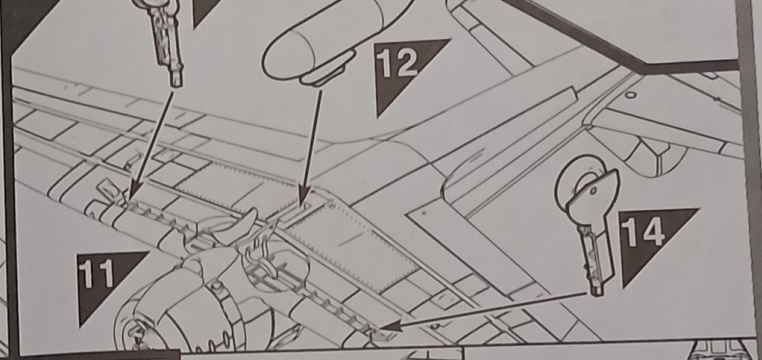

11

1C

11C

12

2mm \varnothing

6B

13

14

10

15

16

17

16

B Mitsubishi A6M2B-21 "Zero" (Zeke)

Flown by Lieutenant Saburo Shindo, Lead Aircraft of Carrier Division 1, Air Superiority Command, 2nd Strike Unit, carrier Akagi, Operation AI, Pearl Harbor, December 7th, 1941