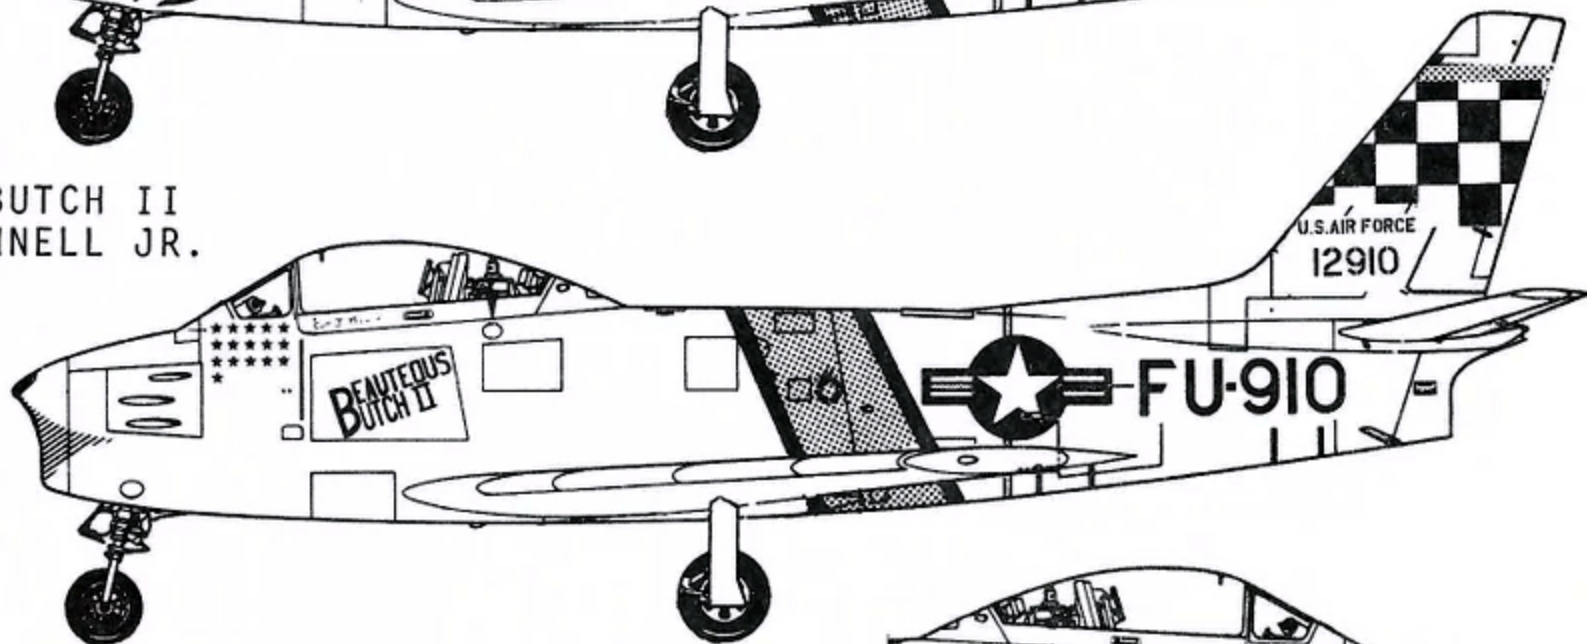

48-102 F-86 SABRE

F-86E THE HUFF
LT. JAMES THOMPSON
51st FIW

F-86E BEAUTEOUS BUTCH II
COL. JOSEPH McCONNELL JR.
16th FS 51st FIW
16 KILLS
PAINT NOSE BLUE

RIGHT SIDE

MARKINGS COMMON TO ALL VERSION

RECOMMENDED KIT
 ESCI- F-86E/F SABRE

STANDARD KOREAN SCHEME:
 OVERALL NATURAL METAL.
 KOREAN I.D. MARKINGS
 YELLOW BANDS FS 13432
 BORDERED IN BLACK AROUND
 FUSELAGE AND WINGTIPS.
 RECOMMENDED COLOR
 MED. BL. FS 15102