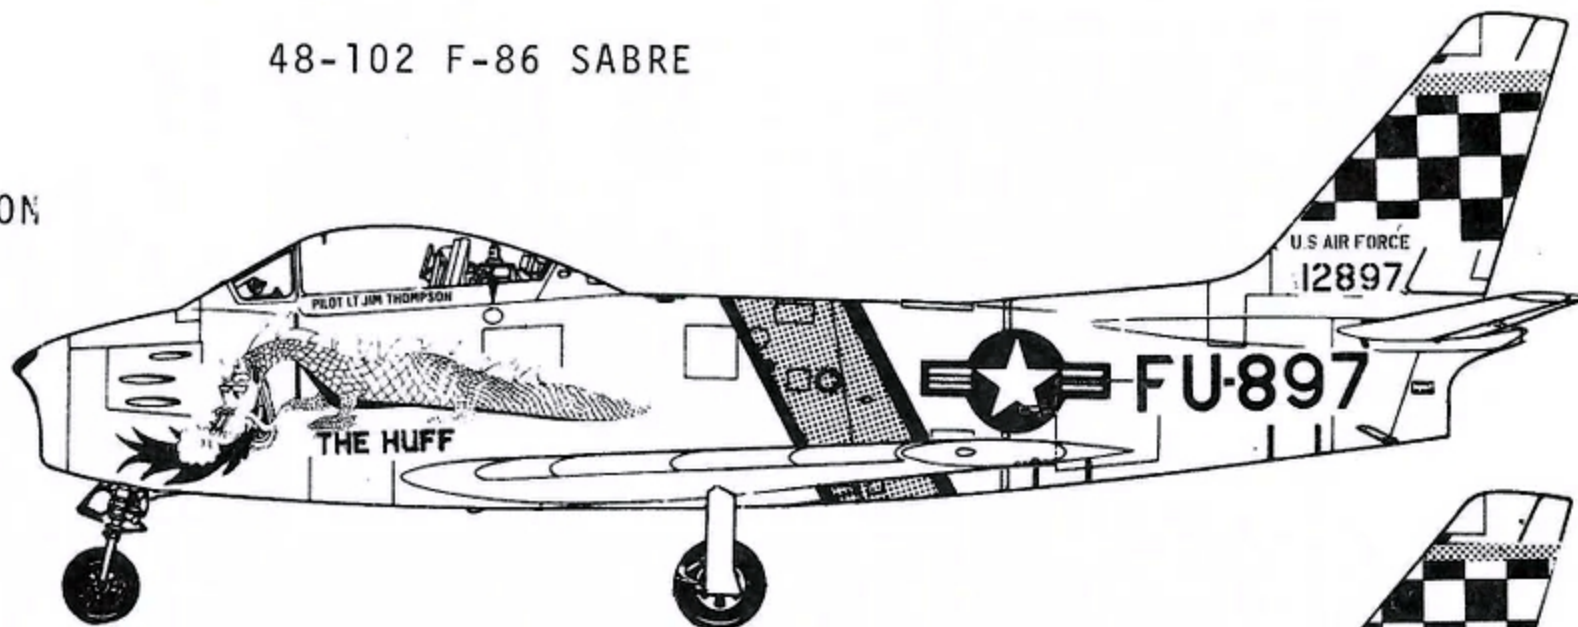

48-102 F-86 SABRE

F-86E THE HUFF
LT. JAMES THOMPSON
51st FIW

F-86E BEAUTEOUS BUTCH II
COL. JOSEPH McCONNELL JR.
16th FS 51st FIW
16 KILLS
PAINT NOSE BLUE

RIGHT SIDE

MARKINGS COMMON TO ALL VERSION

RECOMMENDED KIT
 ESCI- F-86E/F SABRE

STANDARD KOREAN SCHEME:
 OVERALL NATURAL METAL.
 KOREAN I.D. MARKINGS
 YELLOW BANDS FS 13432
 BORDERED IN BLACK AROUND
 FUSELAGE AND WINGTIPS.
 RECOMMENDED COLOR
 MED. BL. FS 15102