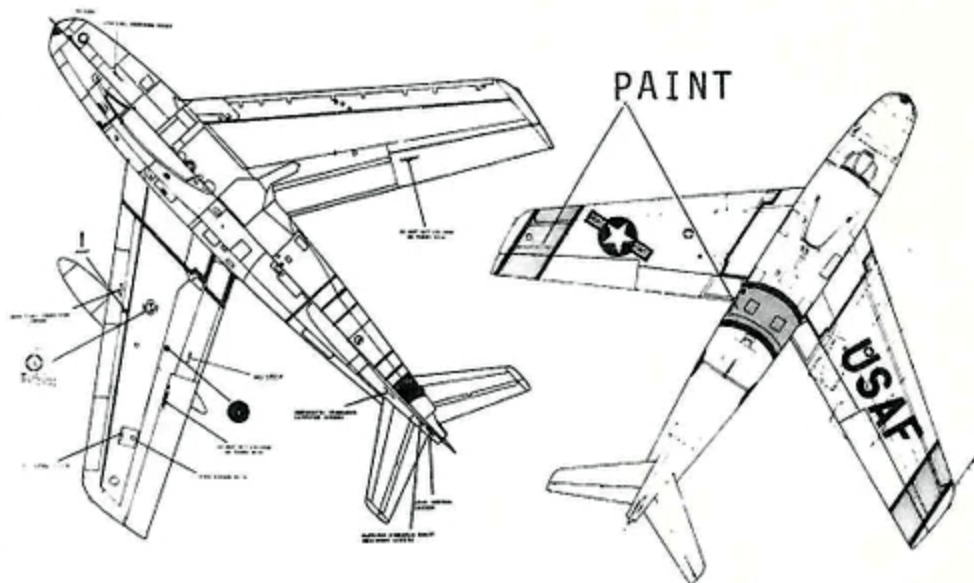

48-102 F-86 SABRE

F-86E THE HUFF
LT. JAMES THOMPSON
51st FIW

F-86E BEAUTEOUS BUTCH II
COL. JOSEPH McCONNELL JR.
16th FS 51st FIW
16 KILLS
PAINT NOSE BLUE

RIGHT SIDE

MARKINGS COMMON TO ALL VERSION

RECOMMENDED KIT
 ESCI- F-86E/F SABRE

STANDARD KOREAN SCHEME:
 OVERALL NATURAL METAL.
 KOREAN I.D. MARKINGS
 YELLOW BANDS FS 13432
 BORDERED IN BLACK AROUND
 FUSELAGE AND WINGTIPS.
 RECOMMENDED COLOR
 MED. BL. FS 15102