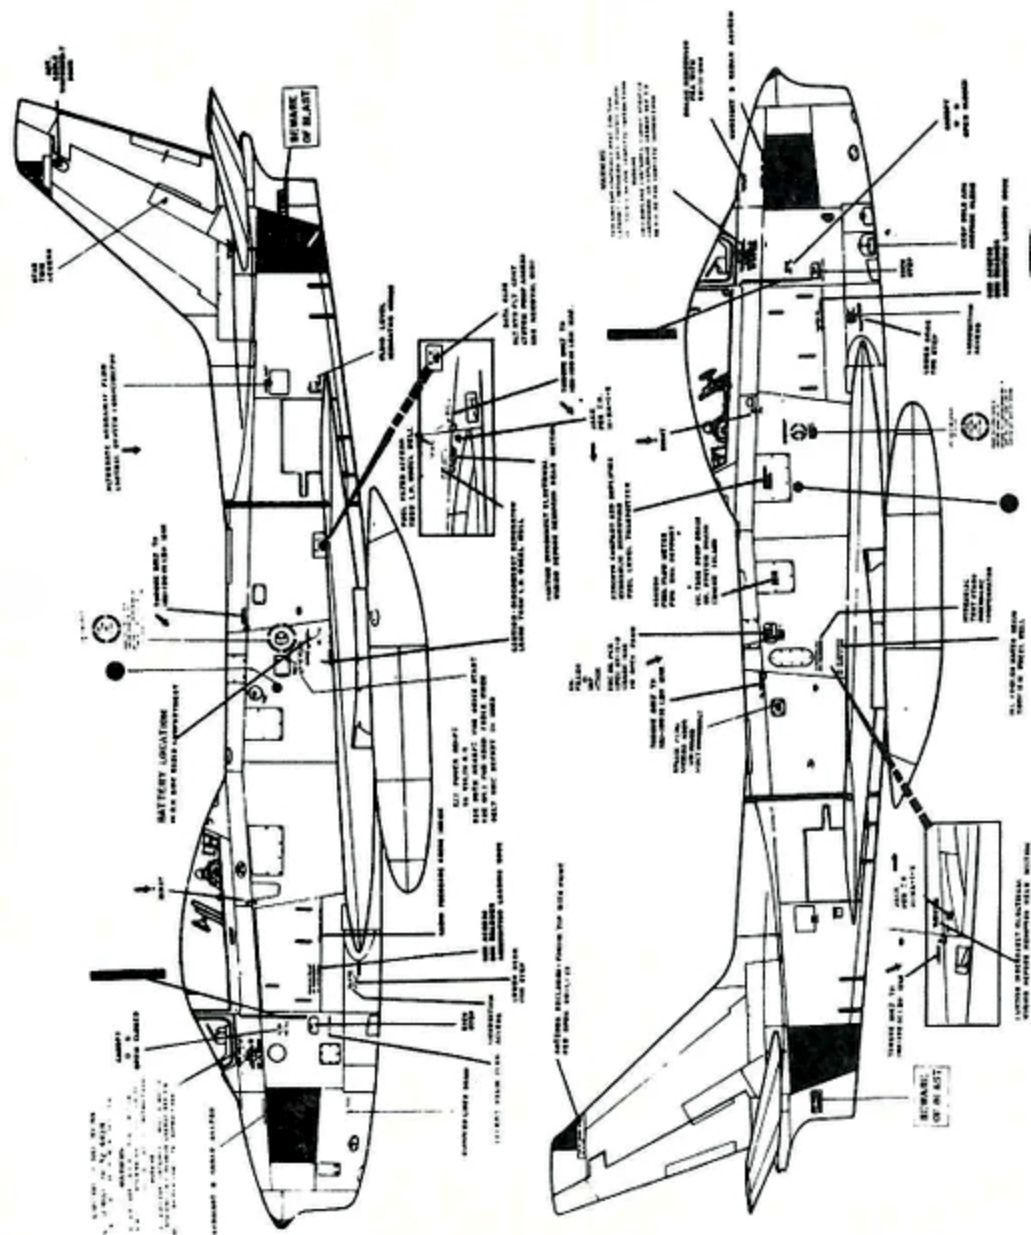

48-102 F-86 SABRE

F-86E THE HUFF
LT. JAMES THOMPSON
51st FIW

F-86E BEAUTEOUS BUTCH II
COL. JOSEPH McCONNELL JR.
16th FS 51st FIW
16 KILLS
PAINT NOSE BLUE

RIGHT SIDE

MARKINGS COMMON TO ALL VERSION

RECOMMENDED KIT
 ESCI- F-86E/F SABRE

STANDARD KOREAN SCHEME:
 OVERALL NATURAL METAL.
 KOREAN I.D. MARKINGS
 YELLOW BANDS FS 13432
 BORDERED IN BLACK AROUND
 FUSELAGE AND WINGTIPS.
 RECOMMENDED COLOR
 MED. BL. FS 15102