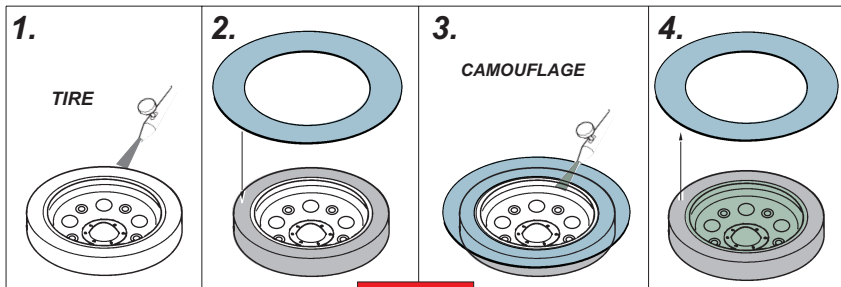

eduard
Express MASK

FX 012

Pz.III Ausf.L wheel masks 1/48

The die-cut mask for accurate canopy frame painting of the

Tamiya

1/48 scale

KIT PARTS:

A3 OUTSIDE
A3 INSIDE
A10 OUTSIDE
A10 INSIDE
A16
A21