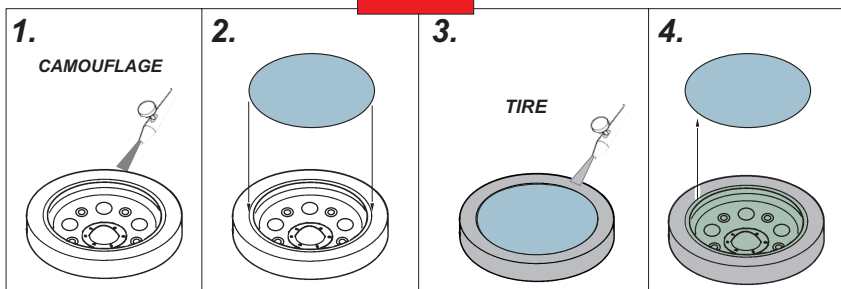

eduard
Express MASK

FX 012

Pz.III Ausf.L wheel masks 1/48

The die-cut mask for accurate canopy frame painting of the

Tamiya

1/48 scale

KIT PARTS:

A3 OUTSIDE
A3 INSIDE
A10 OUTSIDE
A10 INSIDE
A16
A21