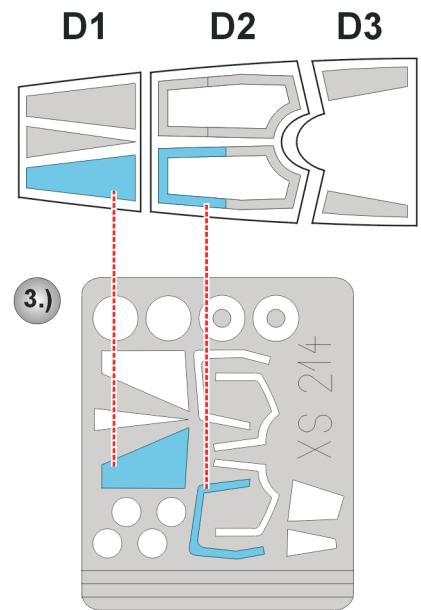

eduard
Express Mask

XS 214

F-107A

The die-cut mask for accurate canopy frame painting of the
Trumpeter 1/72 KIT

4.) INTERIOR COLOR

5.) CAMOUFLAGE COLOR

LIQUID MASK ■