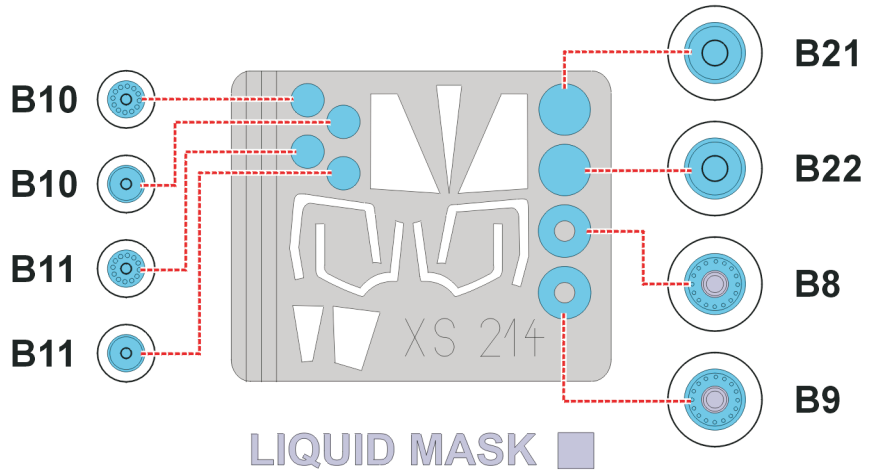

eduard
Express Mask

XS 214

F-107A

The die-cut mask for accurate canopy frame painting of the
Trumpeter 1/72 KIT

4.) INTERIOR COLOR

5.) CAMOUFLAGE COLOR

LIQUID MASK ■