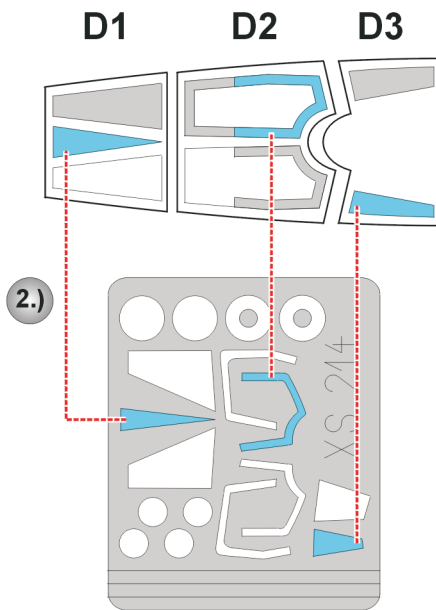

eduard
Express Mask

XS 214

F-107A

The die-cut mask for accurate canopy frame painting of the
Trumpeter 1/72 KIT

4.) INTERIOR COLOR

5.) CAMOUFLAGE COLOR

LIQUID MASK ■