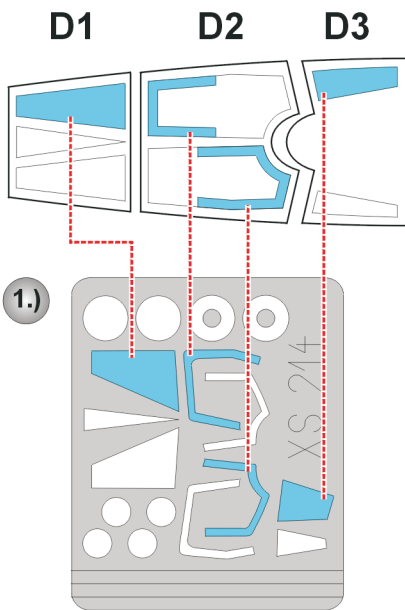

eduard
Express Mask

XS 214

F-107A

The die-cut mask for accurate canopy frame painting of the
Trumpeter 1/72 KIT

4.) INTERIOR COLOR

5.) CAMOUFLAGE COLOR

LIQUID MASK ■