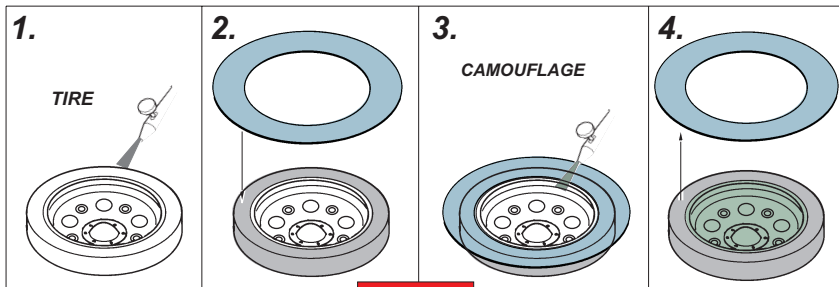

eduard
Express MASK

FX 011

StuG.III Ausf.G wheel masks 1/48

The die-cut mask for accurate canopy frame painting of the

Tamiya

1/48 scale

KIT PARTS:

A3 OUTSIDE

A3 INSIDE

A10 OUTSIDE

A10 INSIDE

A16

A21