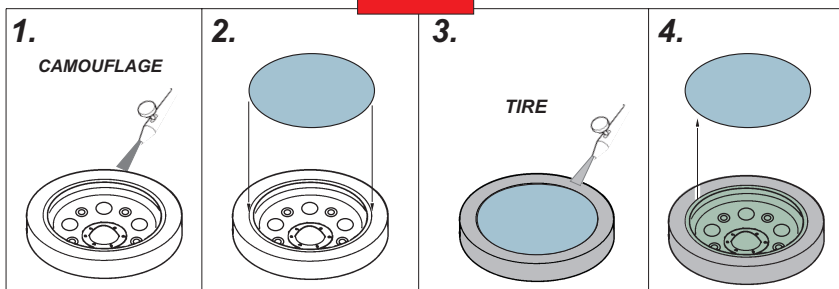

eduard
Express MASK

FX 011

StuG.III Ausf.G wheel masks 1/48

The die-cut mask for accurate canopy frame painting of the

Tamiya

1/48 scale

KIT PARTS:

A3 OUTSIDE

A3 INSIDE

A10 OUTSIDE

A10 INSIDE

A16

A21