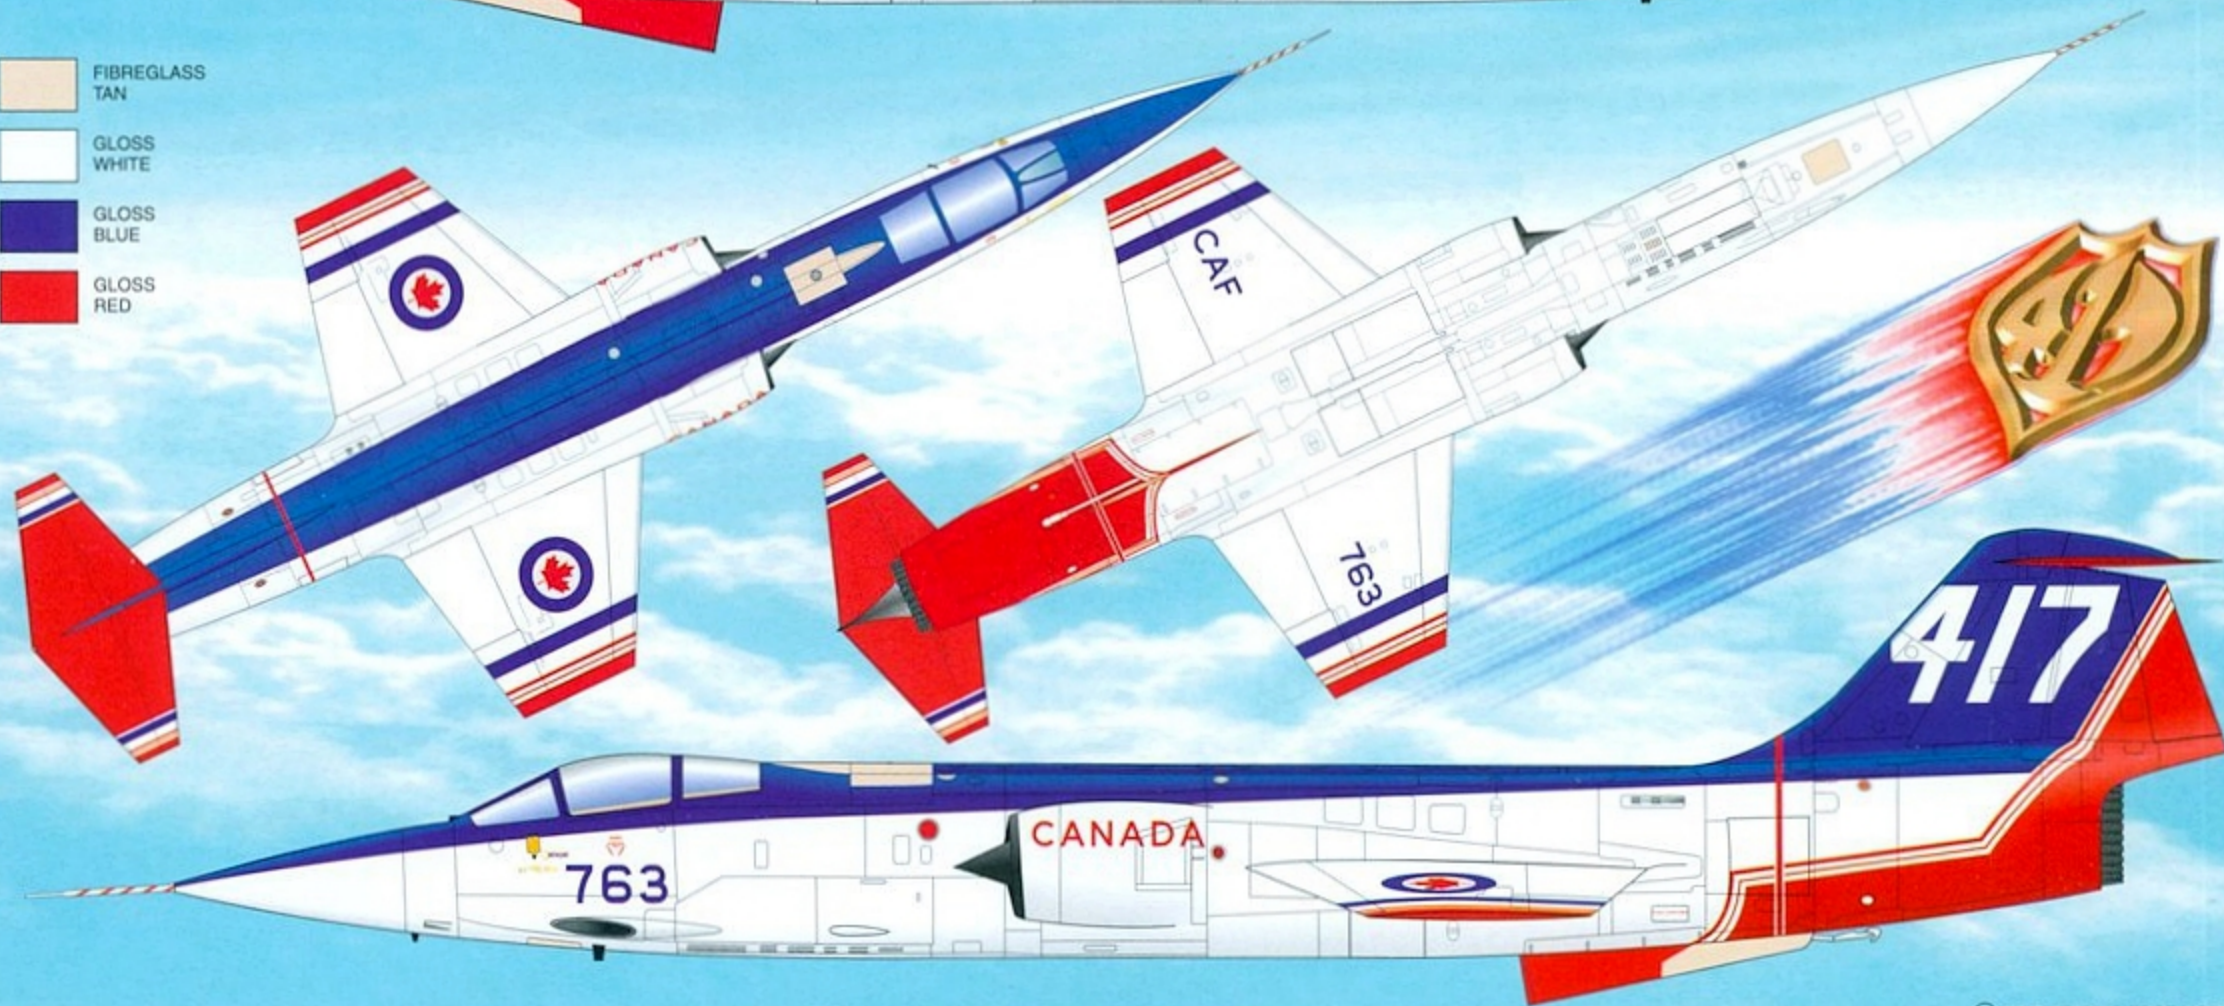

CAF CF-104 STARFIGHTER 417 SQUADRON SPECIAL

Quality Model Decal

#72.041 1/72 SCALE
#48.041 1/48 SCALE
#32.008 1/32 SCALE

*Leading
Edge* MODELS

Canadian Armed Forces CF-104 Starfighter
417 Squadron Special 1983

DECAL SET #72.041 1/72 SCALE
#48.041 1/48 SCALE
#32.008 1/32 SCALE

Entire aircraft had a glossy finish.
Refer to rectangular red and blue decals on sheet for colour match.

All graphics and
decal printing by:
LEADING EDGE MODELS
E, 83 SKYLINE CRES, N.E.
CALGARY, AB
T2K 5X2
CANADA