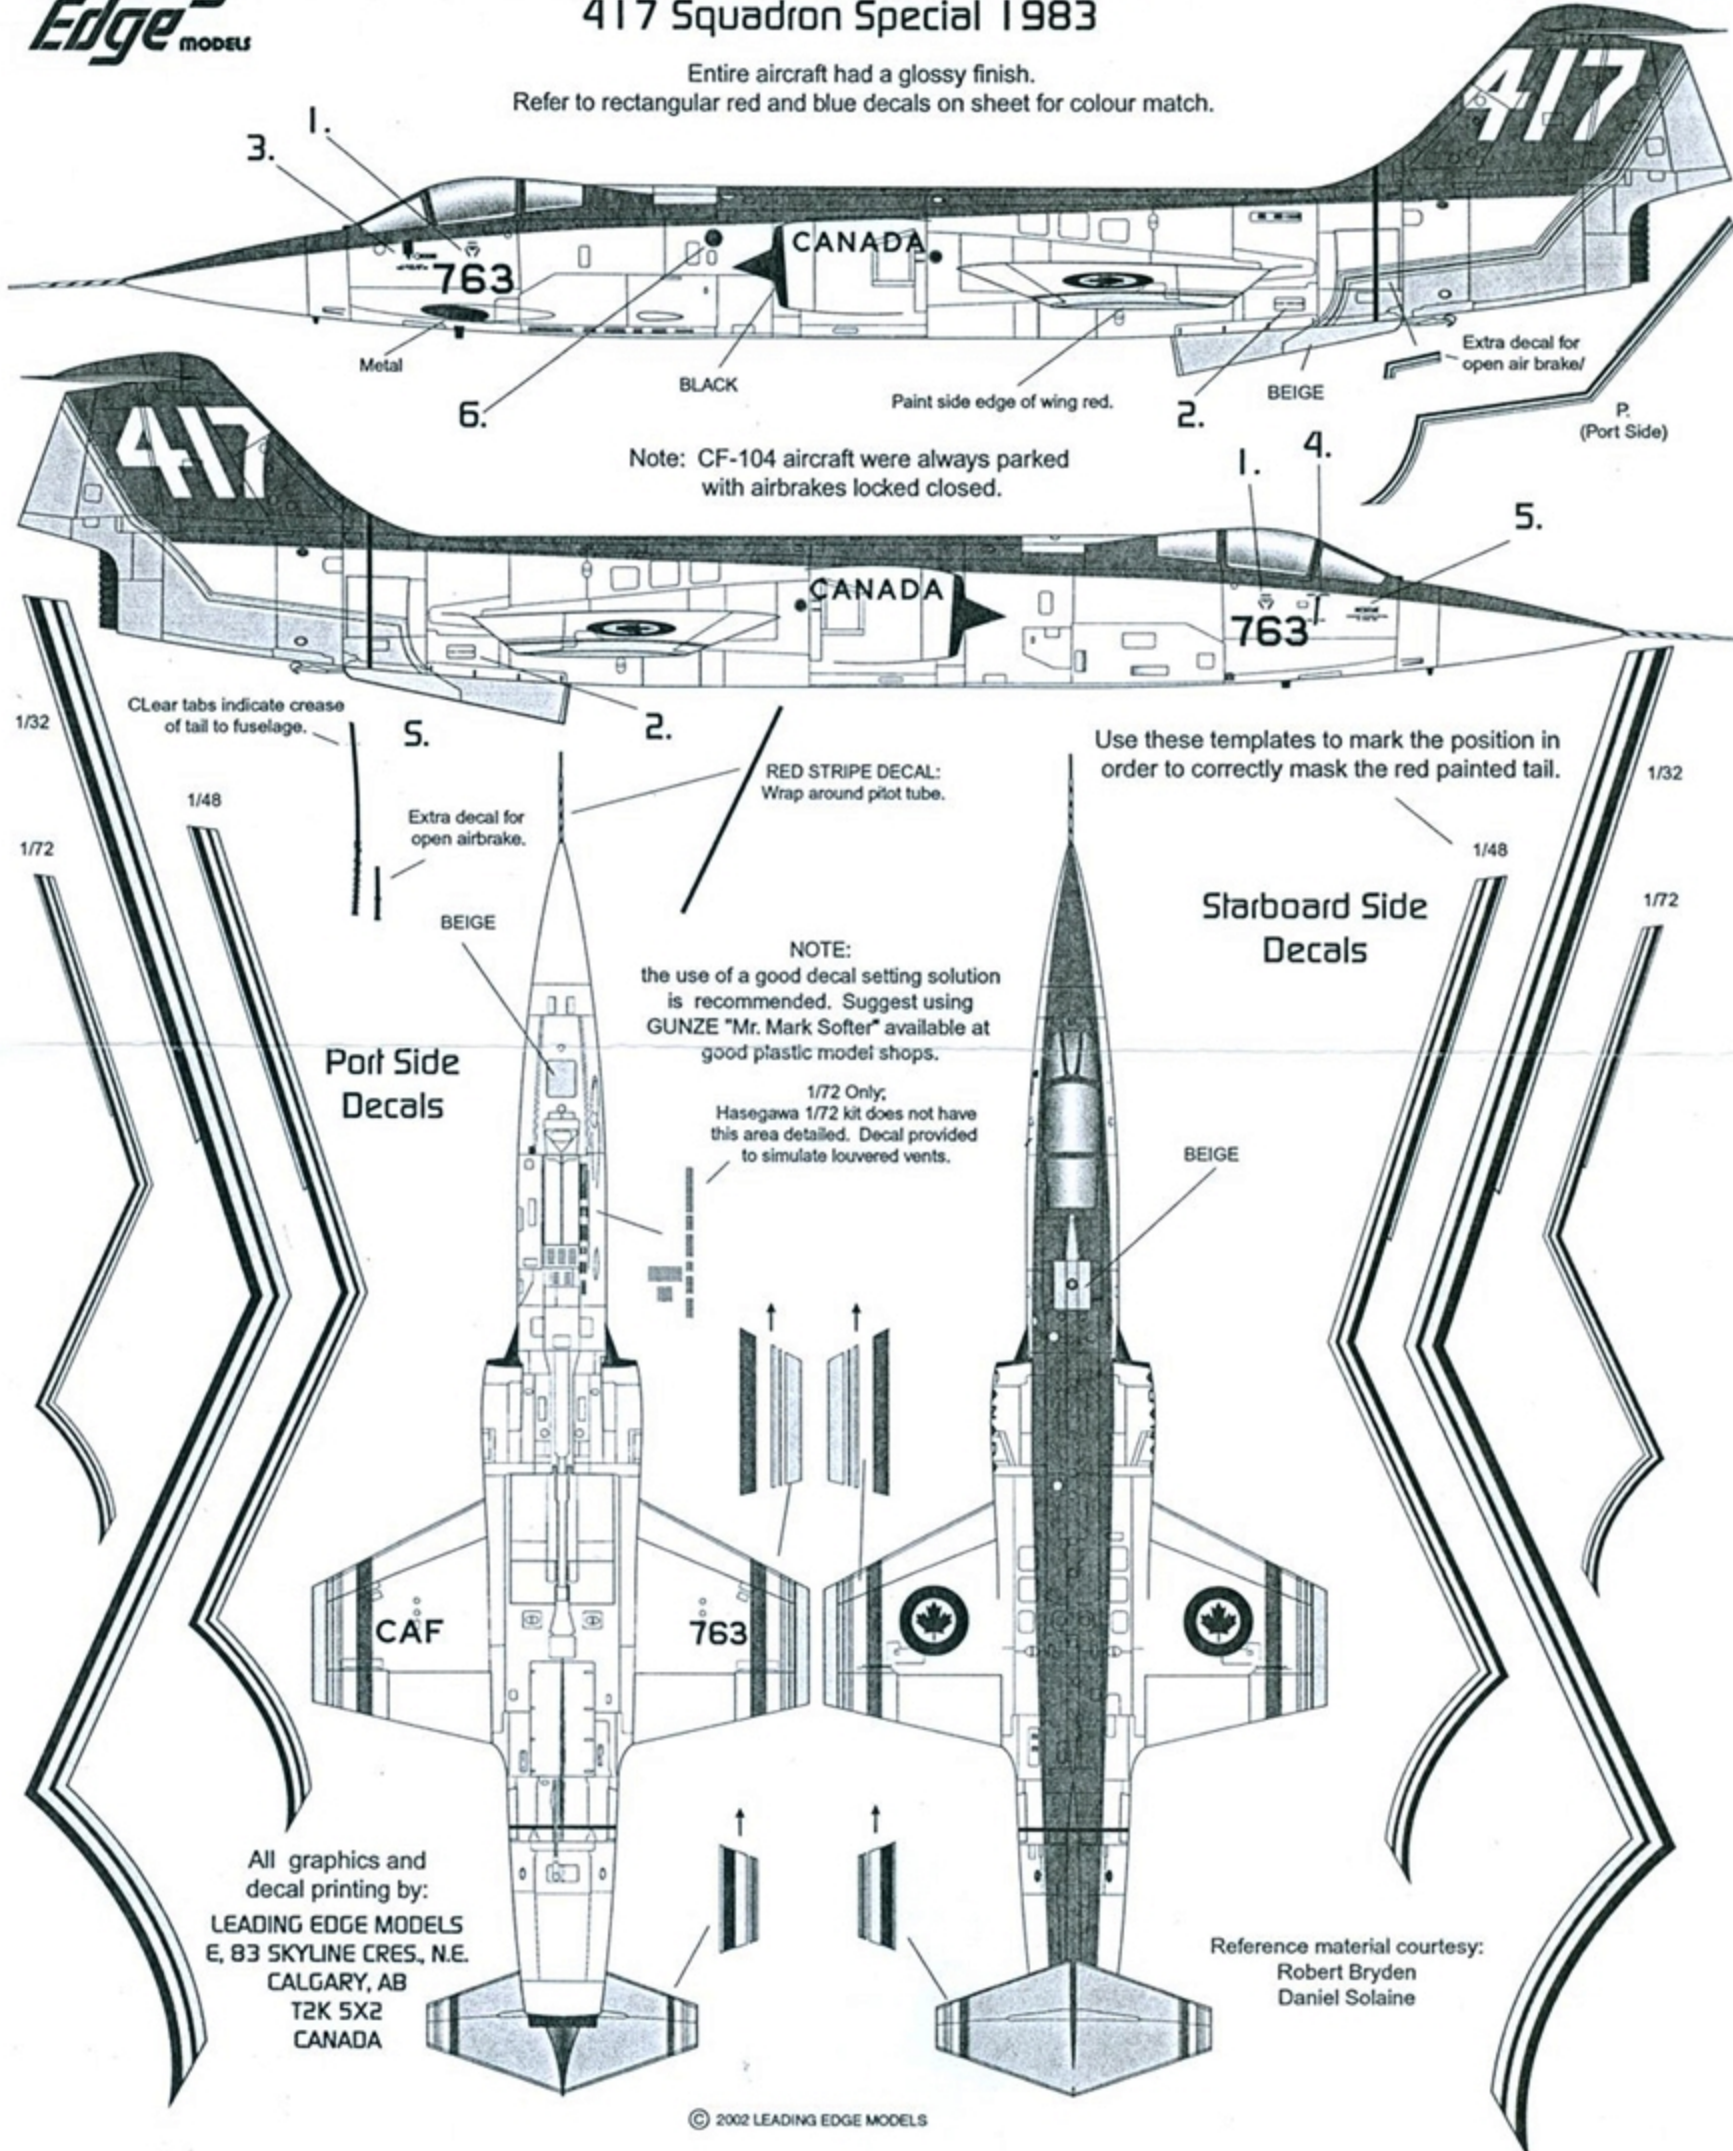

CAF CF-104 STARFIGHTER 417 SQUADRON SPECIAL

Quality Model Decal

#72.041 1/72 SCALE
#48.041 1/48 SCALE
#32.008 1/32 SCALE

*Leading
Edge* MODELS

Canadian Armed Forces CF-104 Starfighter
417 Squadron Special 1983

DECAL SET #72.041 1/72 SCALE
#48.041 1/48 SCALE
#32.008 1/32 SCALE

Entire aircraft had a glossy finish.
Refer to rectangular red and blue decals on sheet for colour match.

All graphics and
decal printing by:
LEADING EDGE MODELS
E, 83 SKYLINE CRES, N.E.
CALGARY, AB
T2K 5X2
CANADA