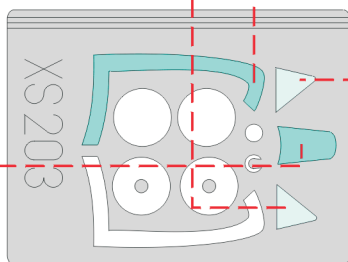

# P-47DM Thunderbolt

The die-cut mask for accurate canopy frame painting of the  
*Revell 1/72 KIT* **ITEM 04155**

LIQUID MASK

22

2 pcs

27

27

### REFERENCES:

IN DETAIL & SCALE # 54.....P-47 Thunderbolt

SQUADRON / SIGNAL PUBLIC.

WALK AROUND # 11

P-47 Thunderbolt IN ACTION...Aircraft # 67

1.)

2.)