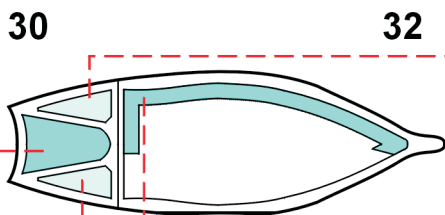

# P-47DM Thunderbolt

The die-cut mask for accurate canopy frame painting of the  
*Revell 1/72 KIT* **ITEM 04155**

LIQUID MASK

22

2 pcs

27

27

### REFERENCES:

IN DETAIL & SCALE # 54.....P-47 Thunderbolt

SQUADRON / SIGNAL PUBLIC.

WALK AROUND # 11

P-47 Thunderbolt IN ACTION...Aircraft # 67

1.)

2.)