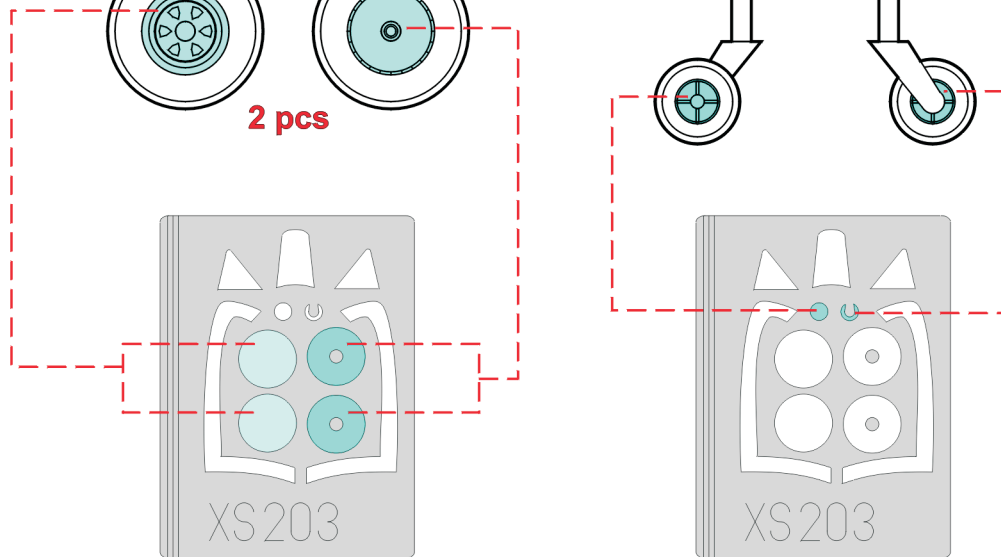

# P-47DM Thunderbolt

The die-cut mask for accurate canopy frame painting of the  
*Revell 1/72 KIT* **ITEM 04155**

LIQUID MASK

22

2 pcs

27

27

### REFERENCES:

IN DETAIL & SCALE # 54.....P-47 Thunderbolt

SQUADRON / SIGNAL PUBLIC.

WALK AROUND # 11

P-47 Thunderbolt IN ACTION...Aircraft # 67

1.)

2.)