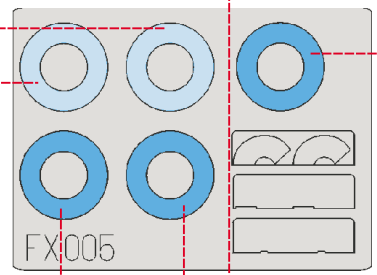

# Kübelwagen Typ 82 1/48

The die-cut mask for accurate canopy frame painting of the  
*Tamiya 32501 1/48 KIT*

**FX 005**

**B1**

**2pcs**

**B2**

**2pcs**

**B4**