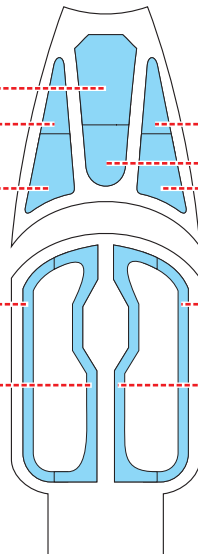

eduard
MASK

EX 479

Su-22M4 1/48

The die-cut mask for accurate canopy frame painting of the
Směr scale 1/48 KIT

1.)

LIQUID MASK

2 pcs.

2 pcs.

2.)

3.)

LIQUID MASK

4.)