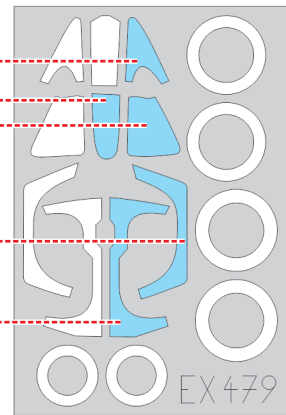

eduard
MASK

EX 479

Su-22M4 1/48

The die-cut mask for accurate canopy frame painting of the
Směr scale 1/48 KIT

1.)

LIQUID MASK

2 pcs.

2 pcs.

2.)

3.)

LIQUID MASK

4.)