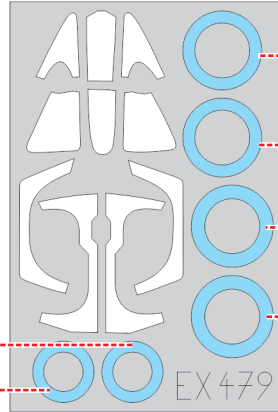

eduard
MASK

EX 479

Su-22M4 1/48

The die-cut mask for accurate canopy frame painting of the
Směr scale 1/48 KIT

1.)

LIQUID MASK

2 pcs.

2 pcs.