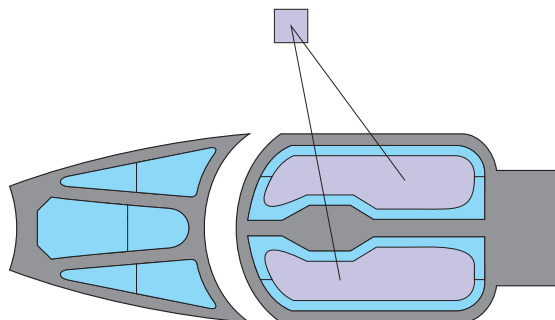

eduard
MASK

EX 479

Su-22M4 1/48

The die-cut mask for accurate canopy frame painting of the
Směr scale 1/48 KIT

1.)

LIQUID MASK

2 pcs.

2 pcs.

2.)

3.)

LIQUID MASK

4.)