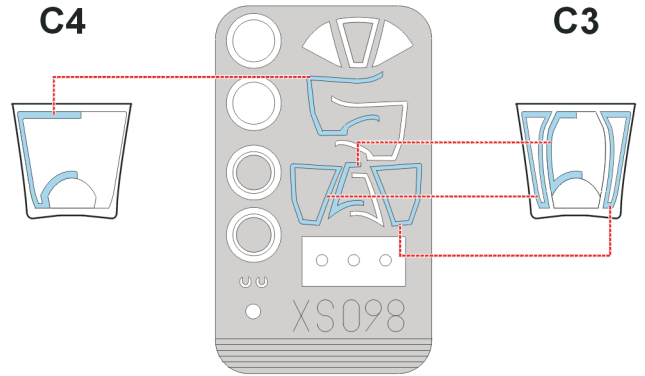

eduard
Express Mask

XS 098

F4U-1 Corsair

The die-cut mask for accurate canopy frame painting of the
Tamiya 1/72 KIT

C2

LIQUID MASK

1.)

LIQUID MASK

LIQUID MASK

2.)

LIQUID MASK

?

REFERENCES:

Detail & Scale.: Vol. 55 - F4U Corsair
Aero Detail 25: F4U Corsair