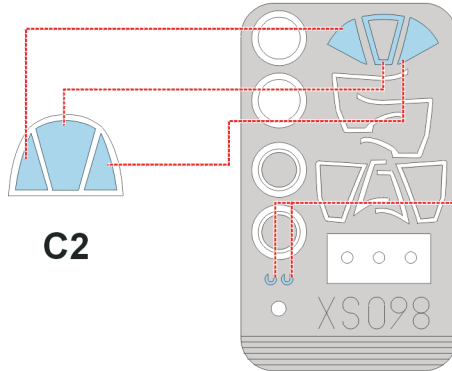

eduard
Express Mask

XS 098

F4U-1 Corsair

The die-cut mask for accurate canopy frame painting of the
Tamiya 1/72 KIT

C2

LIQUID MASK

1.)

LIQUID MASK

LIQUID MASK

2.)

LIQUID MASK

?

REFERENCES:

Detail & Scale.: Vol. 55 - F4U Corsair
Aero Detail 25: F4U Corsair