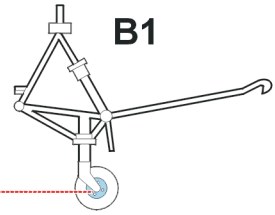

eduard
Express Mask

XS 098

F4U-1 Corsair

The die-cut mask for accurate canopy frame painting of the
Tamiya 1/72 KIT

C2

LIQUID MASK

1.)

LIQUID MASK