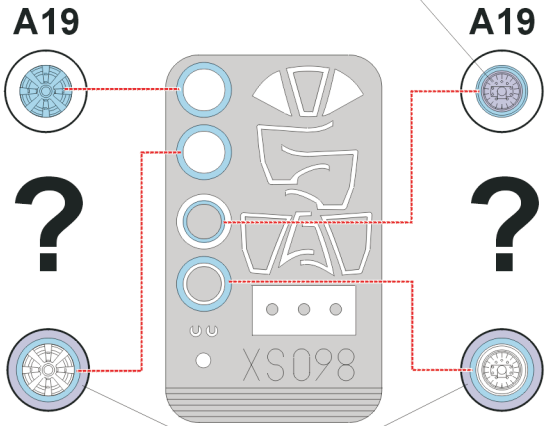

eduard
Express Mask

XS 098

F4U-1 Corsair

The die-cut mask for accurate canopy frame painting of the
Tamiya 1/72 KIT

C2

LIQUID MASK

1.)

LIQUID MASK

LIQUID MASK

2.)

LIQUID MASK

?

REFERENCES:

Detail & Scale.: Vol. 55 - F4U Corsair
Aero Detail 25: F4U Corsair