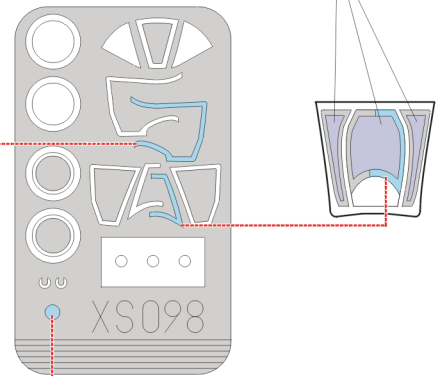

eduard
Express Mask

XS 098

F4U-1 Corsair

The die-cut mask for accurate canopy frame painting of the
Tamiya 1/72 KIT

C2

LIQUID MASK

1.)

LIQUID MASK

LIQUID MASK

2.)

LIQUID MASK

?

REFERENCES:

Detail & Scale.: Vol. 55 - F4U Corsair
Aero Detail 25: F4U Corsair