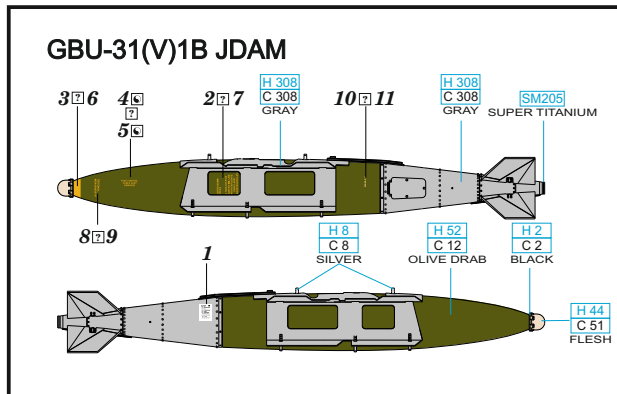

BEST BRASS RESIN AROUND!