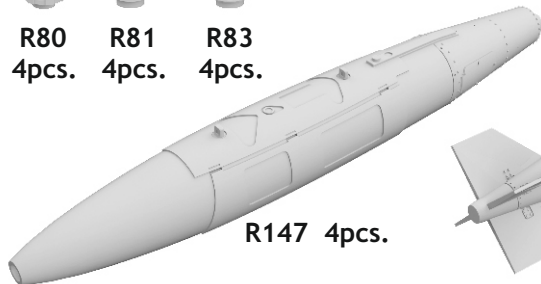

648 562 GBU-31(V)1B JDAM

eduard
BRASSIN

1/48 scale

R80
4pcs.

R81
4pcs.

R83
4pcs.

R147 4pcs.

R148 4pcs.