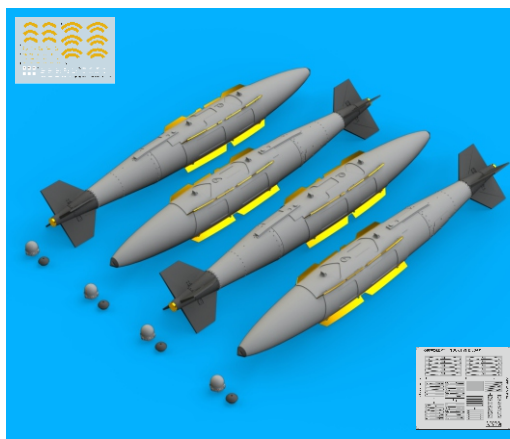

BRASSIN

eduard