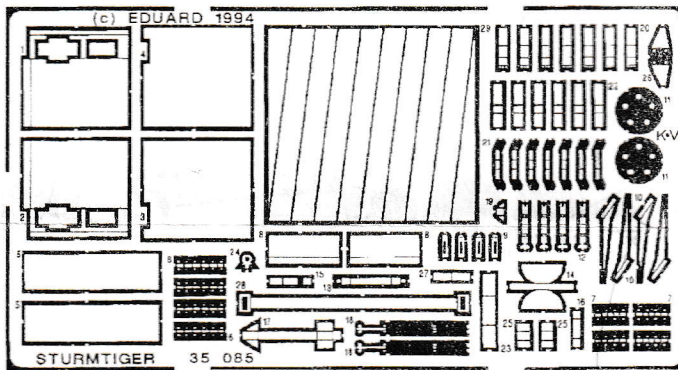

STURMTIGER 38cm RW 61

35 085

1/35 scale detail set
Recommended kit: TAMIYA

-  REMOVE
-  OPPOSITE SIDE
-  REPLACE