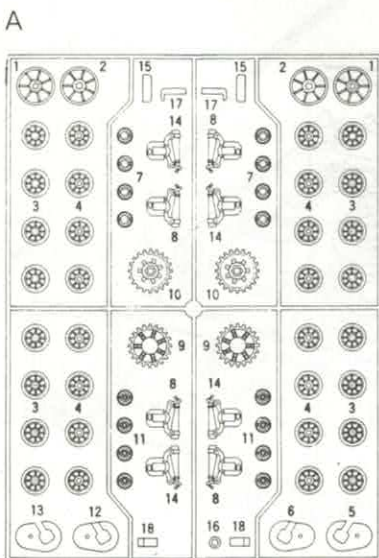

STURMGESCHUTZ IV

sdkfz163

20mm

1/35 Scale

ACADEMY

HOBBY MODEL KITS

Cement Parts
Coller
Kleben
Pegar
Incollare
Colar

DO NOT cement
Ne pas coller
Nicht kleben
No pegar
Non incollare
Nao colar

1**2****5****3****4**

10

11

12

ACADEMY
HOBBY MODEL KITS

Refer to box top for additional paint and decal information

ARMOR SERIES

1/35 R.O.K. KIFV K-200 A.P.C