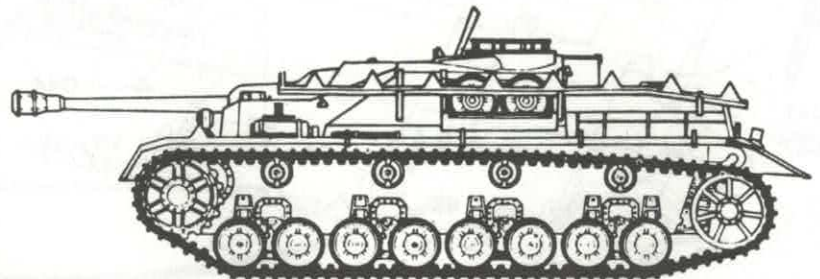

STURMGESCHUTZ IV

sdkfz163

20mm

1/35 Scale

ACADEMY

HOBBY MODEL KITS

Cement Parts
Coller
Kleben
Pegar
Incollare
Colar

DO NOT cement
Ne pas coller
Nicht kleben
No pegar
Non incollare
Nao colar

1**2****5****3****4**

10

11

12

ACADEMY
HOBBY MODEL KITS

Refer to box top for additional paint and decal information

ARMOR SERIES

1/35 R.O.K. KIFV K-200 A.P.C