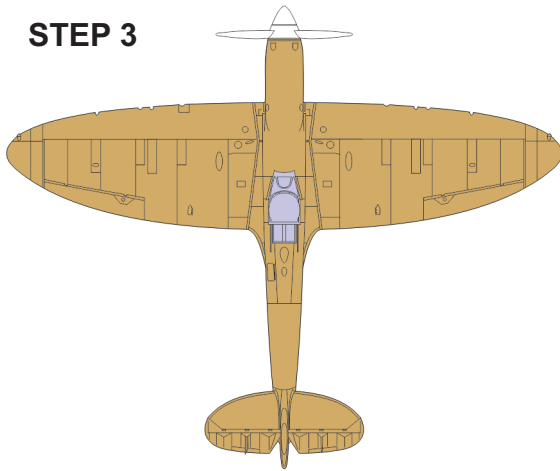

eduard
MASK

CX 425

Spitfire camo scheme B

The die-cut mask for accurate camouflage painting of the
scale 1/72

NOTE:
INSTAL EXHAUST ON PAINTED KIT

STEP 1

STEP 2

STEP 3

STEP 4