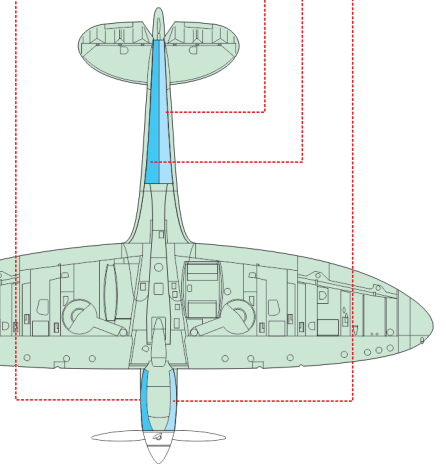

eduard
MASK

CX 425

Spitfire camo scheme B

The die-cut mask for accurate camouflage painting of the
scale 1/72

NOTE:
INSTAL EXHAUST ON PAINTED KIT

STEP 1

STEP 2

STEP 3

STEP 4