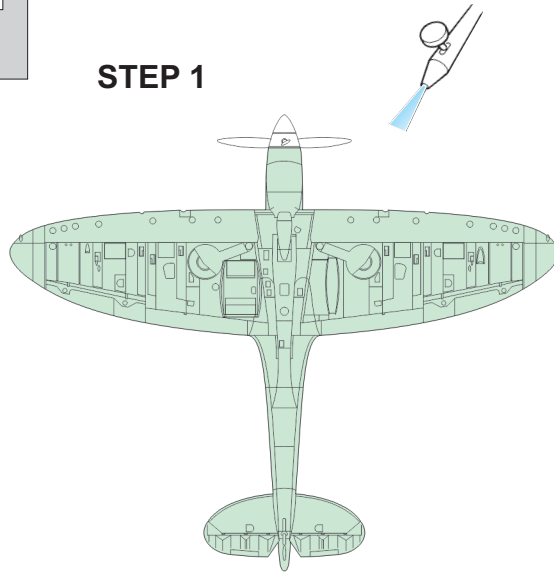

eduard
MASK

CX 425

Spitfire camo scheme B

The die-cut mask for accurate camouflage painting of the
scale 1/72

NOTE:
INSTAL EXHAUST ON PAINTED KIT

STEP 1

STEP 2

STEP 3

STEP 4