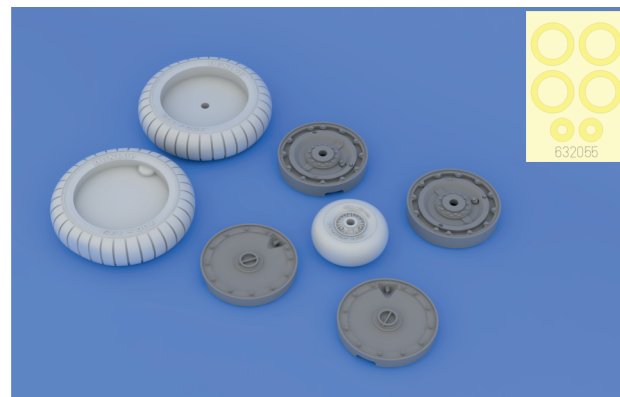

COLOURS

GSI Creos (GUNZE)			Mr.METAL COLOR	
AQUEOUS	Mr.COLOR			
H 2	C 2	BLACK		
H177	C137	TIRE BLACK		

This product contains metal and resin detail parts for upgrading scale plastic models. When selecting this set make sure that it is for the kit mentioned in product name as these sets are made specifically for that kit. When upgrading the model some cutting or corrections may be necessary for parts to fit accurately. **WARNING!** This set contains small and sharp parts. Work carefully in a ventilated and well-lit room. Safety glasses are recommended. This product is not suitable for children below 14 years of age.

eduard

435 21 Obrnice 170
Czech Republic

www.eduard.com

632 055 Fw 190F-8 wheels

For Revell kit - pro stavebnici Revell

1/32

BRASSIN

BRASSIN

eduard

BEST BRASS RESIN AROUND!

-  REMOVE
ODSTRANIT
-  BEND
OHNOUT
-  GRIND
OBROUSIT
-  OPTION
VOLBA
-  DRILL HOLE
VRTAT OTVOR
-  REPLACE
NAHRADIT
-  SYMMETRICAL ASSEMBLY
SYMETRICKA MONTAZ
-  SCRIBE THE PANEL AND HOLES
RYTI
-  REVERSE SIDE
OTOČIT