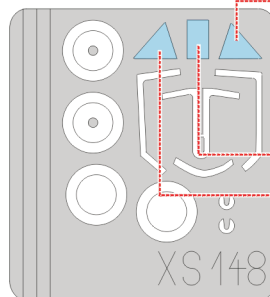

eduard
Express Mask

XS 148

Fw-190A

The die-cut mask for accurate canopy frame painting of the
Tamiya 1/72 KIT

1.) C2

2.) C2

3.) C1

4.)

INTERIOR COLOR

C1

C2

5.)

CAMOUFLAGE COLOR

LIQUID MASK

REFERENCES:

- Monografie Lotnicze # 17 - FW 190A/F/G
- Monografie Lotnicze # 18 - FW 190A/F/G
- Aero Detail 6: Focke-Wulf Fw190A/F