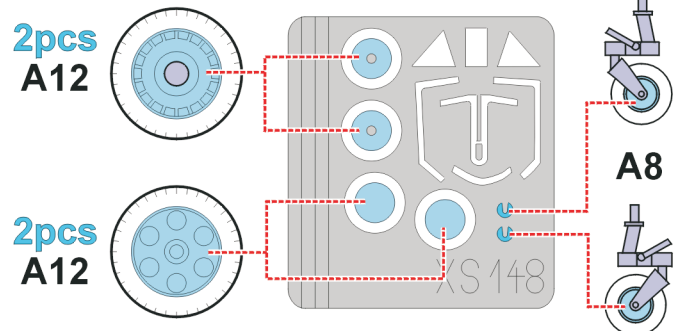

eduard
Express Mask

XS 148

Fw-190A

The die-cut mask for accurate canopy frame painting of the
Tamiya 1/72 KIT

1.) C2

2.) C2

3.) C1

4.)

INTERIOR COLOR

C1

C2

5.)

CAMOUFLAGE COLOR

LIQUID MASK

REFERENCES:

- Monografie Lotnicze # 17 - FW 190A/F/G
- Monografie Lotnicze # 18 - FW 190A/F/G
- Aero Detail 6: Focke-Wulf Fw190A/F