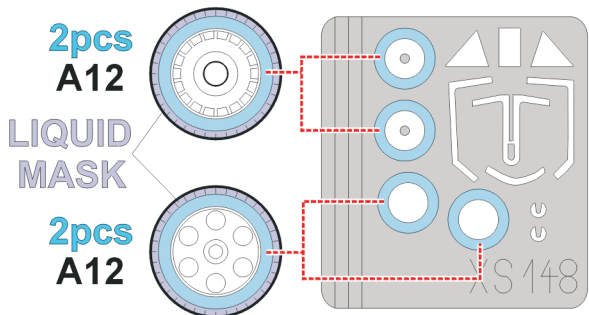

eduard
Express Mask

XS 148

Fw-190A

The die-cut mask for accurate canopy frame painting of the
Tamiya 1/72 KIT

1.) C2

2.) C2

3.) C1

4.)

INTERIOR COLOR

C1

C2

5.)

CAMOUFLAGE COLOR

LIQUID MASK

REFERENCES:

- Monografie Lotnicze # 17 - FW 190A/F/G
- Monografie Lotnicze # 18 - FW 190A/F/G
- Aero Detail 6: Focke-Wulf Fw190A/F