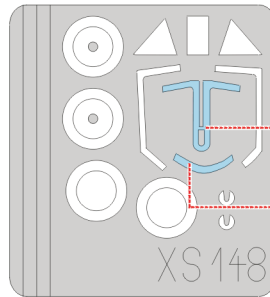

eduard
Express Mask

XS 148

Fw-190A

The die-cut mask for accurate canopy frame painting of the
Tamiya 1/72 KIT

1.) C2

2.) C2

3.) C1

4.)

INTERIOR COLOR

C1

C2

5.)

CAMOUFLAGE COLOR

LIQUID MASK

REFERENCES:

- Monografie Lotnicze # 17 - FW 190A/F/G
- Monografie Lotnicze # 18 - FW 190A/F/G
- Aero Detail 6: Focke-Wulf Fw190A/F