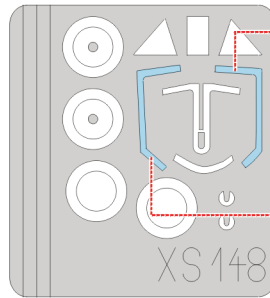

eduard
Express Mask

XS 148

Fw-190A

The die-cut mask for accurate canopy frame painting of the
Tamiya 1/72 KIT

1.) C2

2.) C2

3.) C1

4.)

INTERIOR COLOR

C1

C2

5.)

CAMOUFLAGE COLOR

LIQUID MASK

REFERENCES:

- Monografie Lotnicze # 17 - FW 190A/F/G
- Monografie Lotnicze # 18 - FW 190A/F/G
- Aero Detail 6: Focke-Wulf Fw190A/F