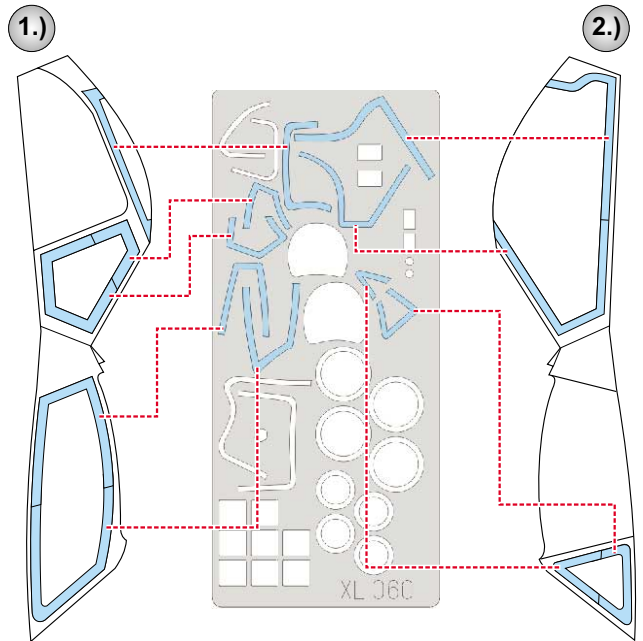

eduard
Express Mask

XL 060

Mi-24 Hind

The die-cut mask for accurate canopy frame painting of the
Trumpeter 1/32 KIT

LIQUID MASK ■

- 4.)  INTERIOR COLOR
- 5.) CAMOUFLAGE COLOR
- 6.) REMOVE MASK

LIQUID MASK ■