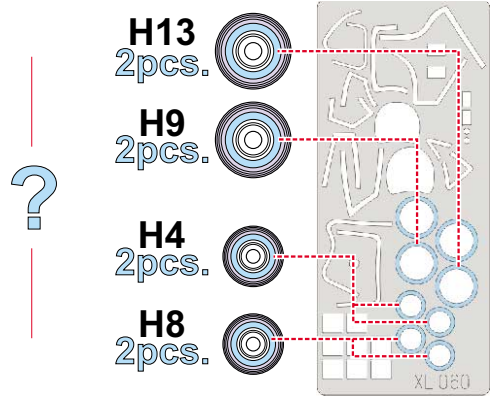

eduard
Express Mask

XL 060

Mi-24 Hind

The die-cut mask for accurate canopy frame painting of the
Trumpeter 1/32 KIT

LIQUID MASK ■

- 4.)  INTERIOR COLOR
- 5.) CAMOUFLAGE COLOR
- 6.) REMOVE MASK

LIQUID MASK ■