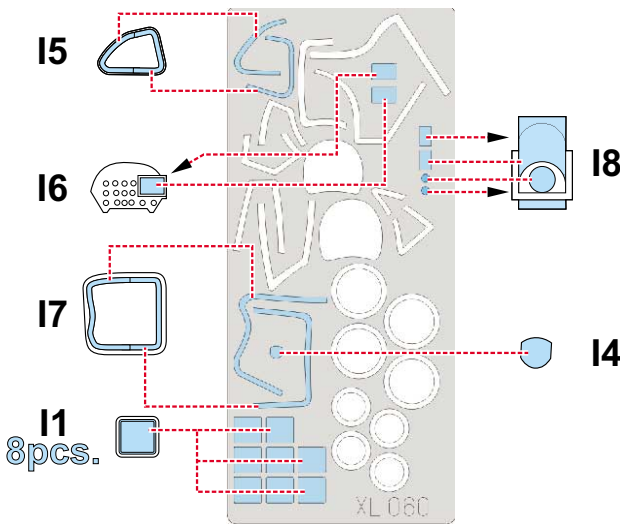

eduard
Express Mask

XL 060

Mi-24 Hind

The die-cut mask for accurate canopy frame painting of the
Trumpeter 1/32 KIT

LIQUID MASK ■

- 4.)  INTERIOR COLOR
- 5.) CAMOUFLAGE COLOR
- 6.) REMOVE MASK

LIQUID MASK ■