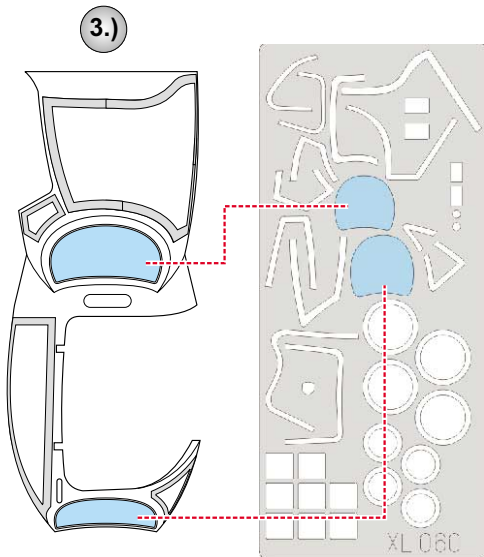

eduard
Express Mask

XL 060

Mi-24 Hind

The die-cut mask for accurate canopy frame painting of the
Trumpeter 1/32 KIT

LIQUID MASK ■

- 4.)  INTERIOR COLOR
- 5.) CAMOUFLAGE COLOR
- 6.) REMOVE MASK

LIQUID MASK ■