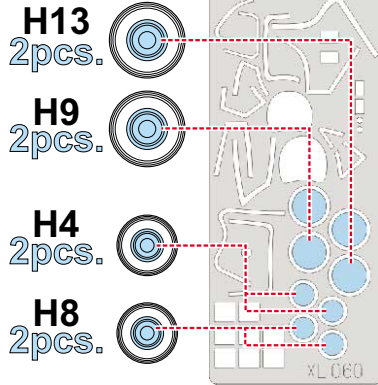

eduard
Express Mask

XL 060

Mi-24 Hind

The die-cut mask for accurate canopy frame painting of the
Trumpeter 1/32 KIT

LIQUID MASK ■

- 4.)  INTERIOR COLOR
- 5.) CAMOUFLAGE COLOR
- 6.) REMOVE MASK

LIQUID MASK ■