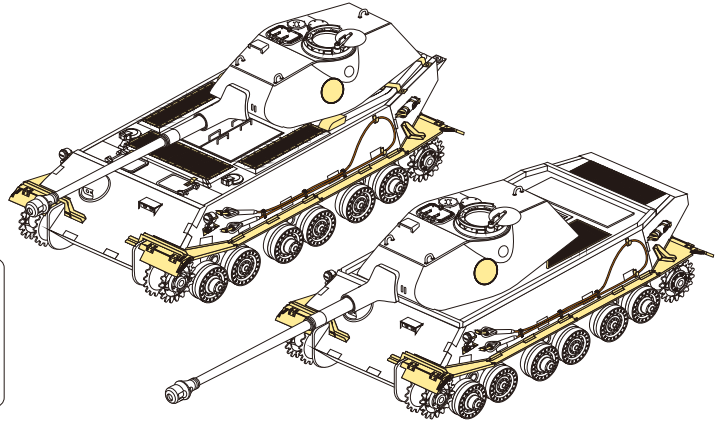

1/35 MILITARY MINIATURE VEHICLE UPGRADE SERIES PE35427

WWII German KINGTIGER VK.45.02(P)H/V

二战德军VK.45.02虎王(P)H/V计划坦克

[For DRAGON 6657/6613]

推荐使用工具 RECOMMENDED TOOLS

- **↑**
  安装
  install
- **↶**
  折叠
  bend
- **A1**
  改造件零件编号
  PE/resin part number
- **B12**
  原零件编号
  kit part number
- **C22**
  被替换的原零件编号
  replaced kit part number
- 另一侧相同制作
  repeat on opposite side
- 切除
  remove
- 打磨
  grind off
- 弧度卷曲
  radial bending
- 制作若干组
  multiple assembly
- 选择安装
  alternative
- 钻孔
  drill
- 用胶棒制作
  make from plastic rod

用尖端在凹槽处冲压
use penpoint to press on the dent

蚀刻片零件内朝面向上
Put the part upside down
用笔尖在凹槽处刺
Use penpoint to press on the dent

装载机舱盖
Loader's hatch

0.3mmx2.0mm

0.3mmx8.0mm

0.3mmx2.0mm

0.5mmx1.0mm

金属件
Metal part

a   b   c   d