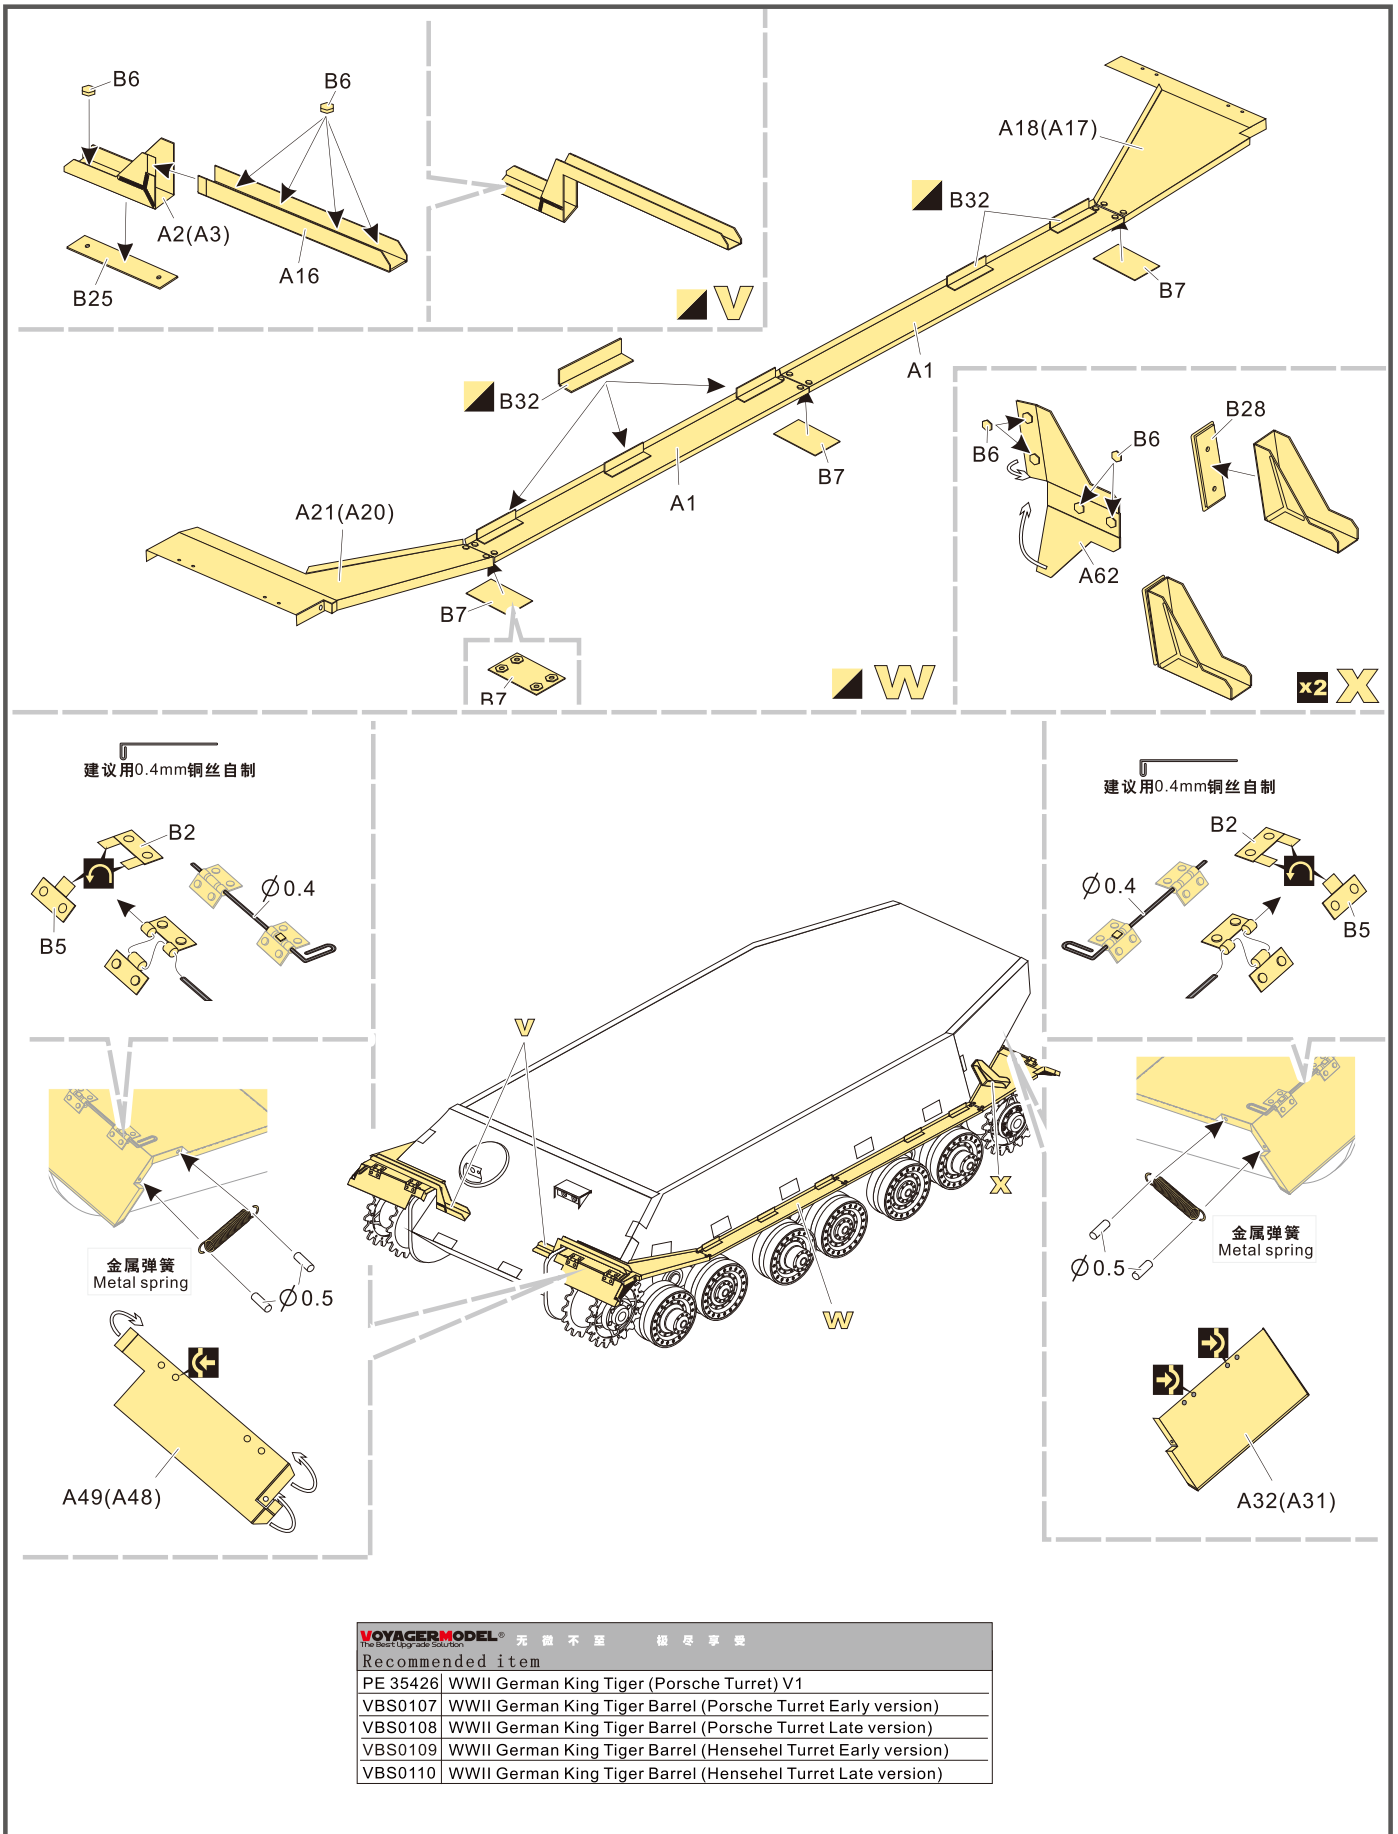

1/35 MILITARY MINIATURE VEHICLE UPGRADE SERIES PE35427

VOYAGERMODEL® 无微不至 悦享享受
Recommended item

PE 35426	WWII German King Tiger (Porsche Turret) V1
VBS0107	WWII German King Tiger Barrel (Porsche Turret Early version)
VBS0108	WWII German King Tiger Barrel (Porsche Turret Late version)
VBS0109	WWII German King Tiger Barrel (Hensehel Turret Early version)
VBS0110	WWII German King Tiger Barrel (Hensehel Turret Late version)