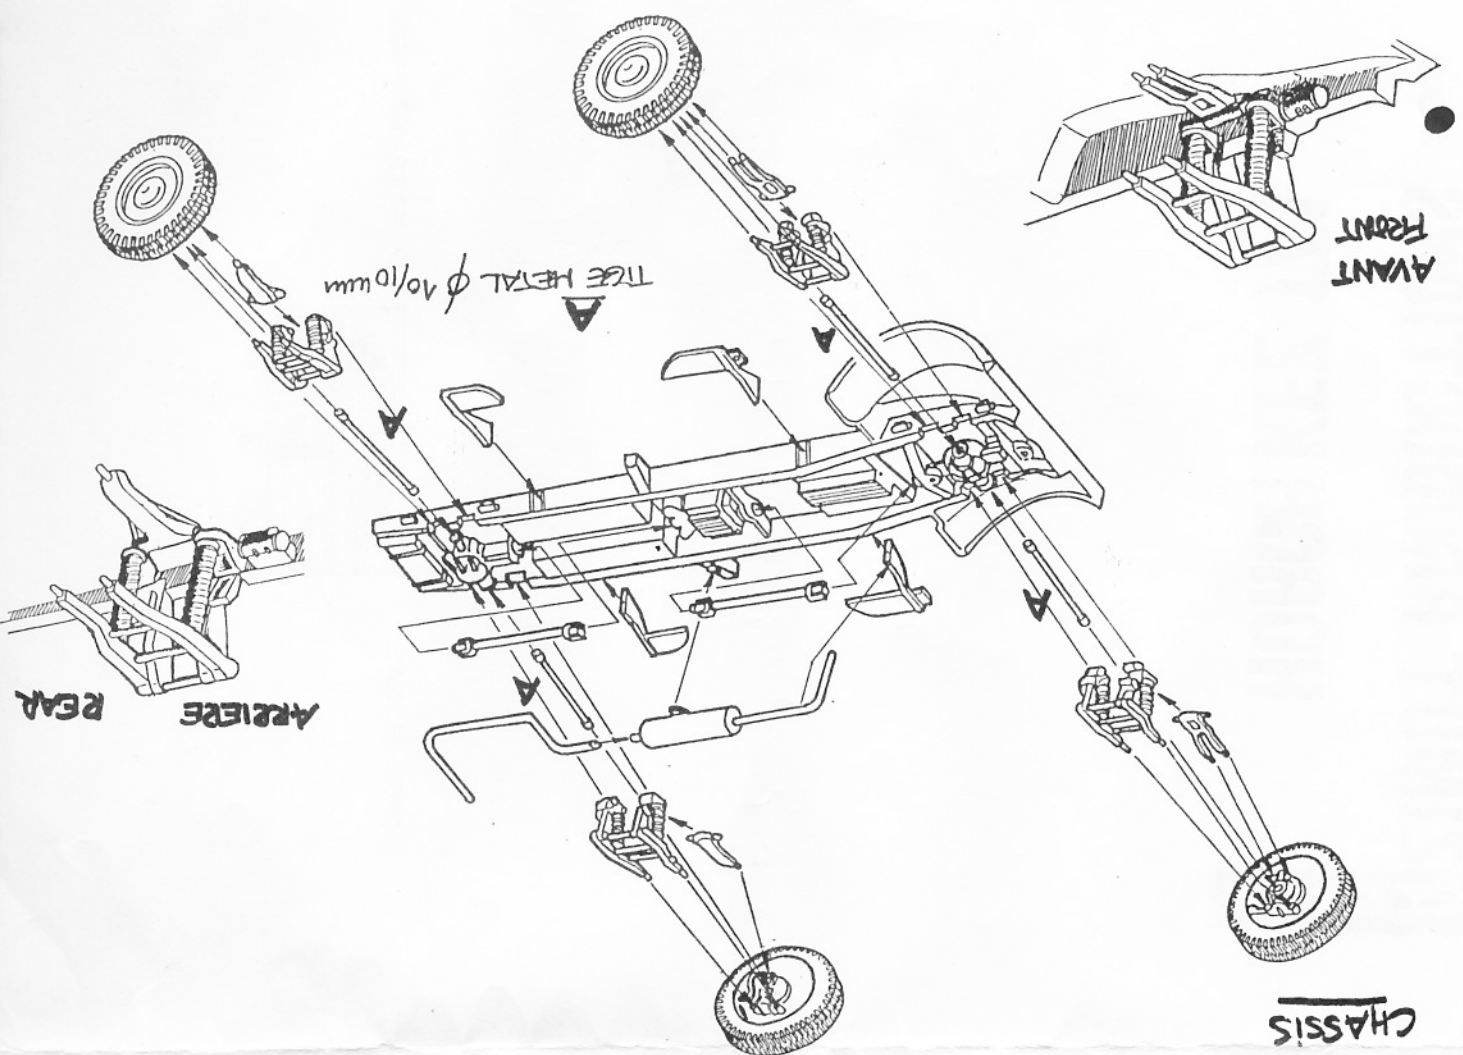

FINITIONS

RHODOID/CLEAR PLASTIC 35 mm x 14 mm

## AZIMUT PRODUCTIONS 1/35

### HORCH KFZ 17/1

PHOTODECOUPE

PHOTOETCHED PARTS

CAISSE + INTERIEUR