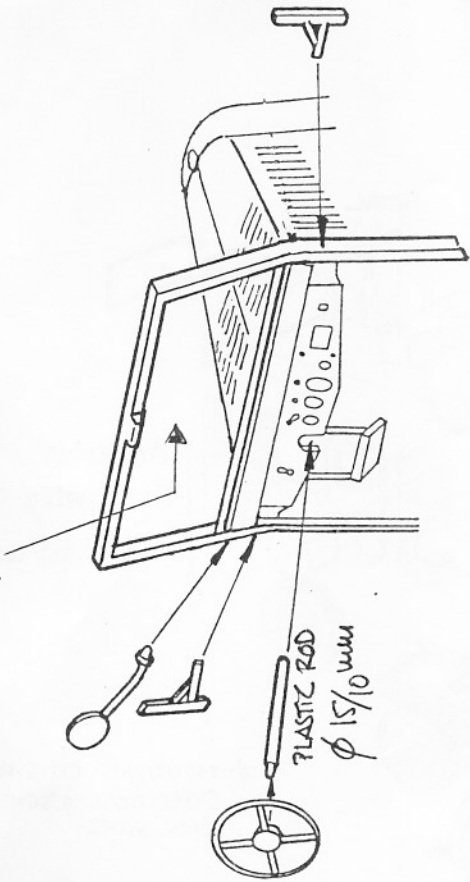

FINITIONS

RHODOID/CLEAR PLASTIC 35 mm x 14 mm

## AZIMUT PRODUCTIONS 1/35

### HORCH KFZ 17/1

PHOTODECOUPE

PHOTOETCHED PARTS

CAISSE + INTERIEUR