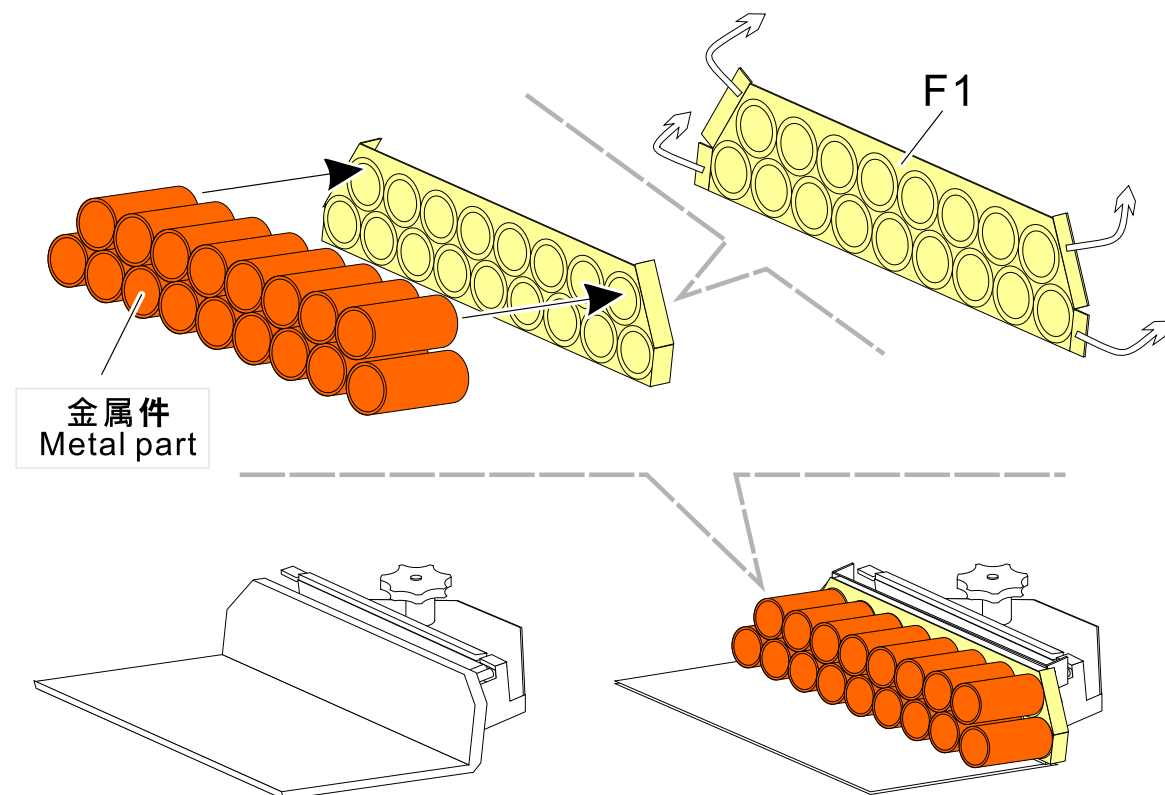

Modern German Leopard 2A4/A5/A6/A7 Simulated Main Gun Combat Effectiveness Device for Exercise

现代德军豹2A4/A5/A6/A7演习用模拟主炮对战效果装置改造件

[For GP]

Recommended item

PE 35774	Modern German Leopard 2A4 Basic
PE 35859	Modern German Leopard 2A7 Basic
PE 351025	Modern German Leopard 2A5 Basic
PE 351026	Modern German Leopard 2A6 Basic
PE 351007	Modern German Leopard 2A7 +Basic