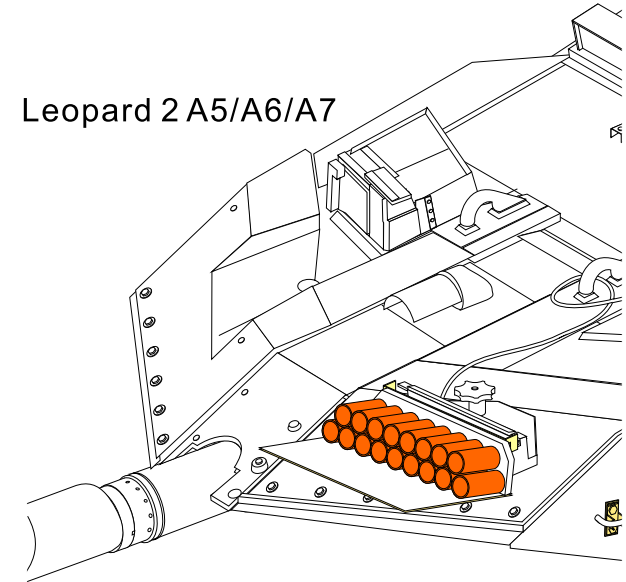

Recommended item

PE 35774	Modern German Leopard 2A4 Basic
PE 35859	Modern German Leopard 2A7 Basic
PE 351025	Modern German Leopard 2A5 Basic
PE 351026	Modern German Leopard 2A6 Basic
PE 351007	Modern German Leopard 2A7 +Basic

Leopard 2 A5/A6/A7

安装示例
Typical installation