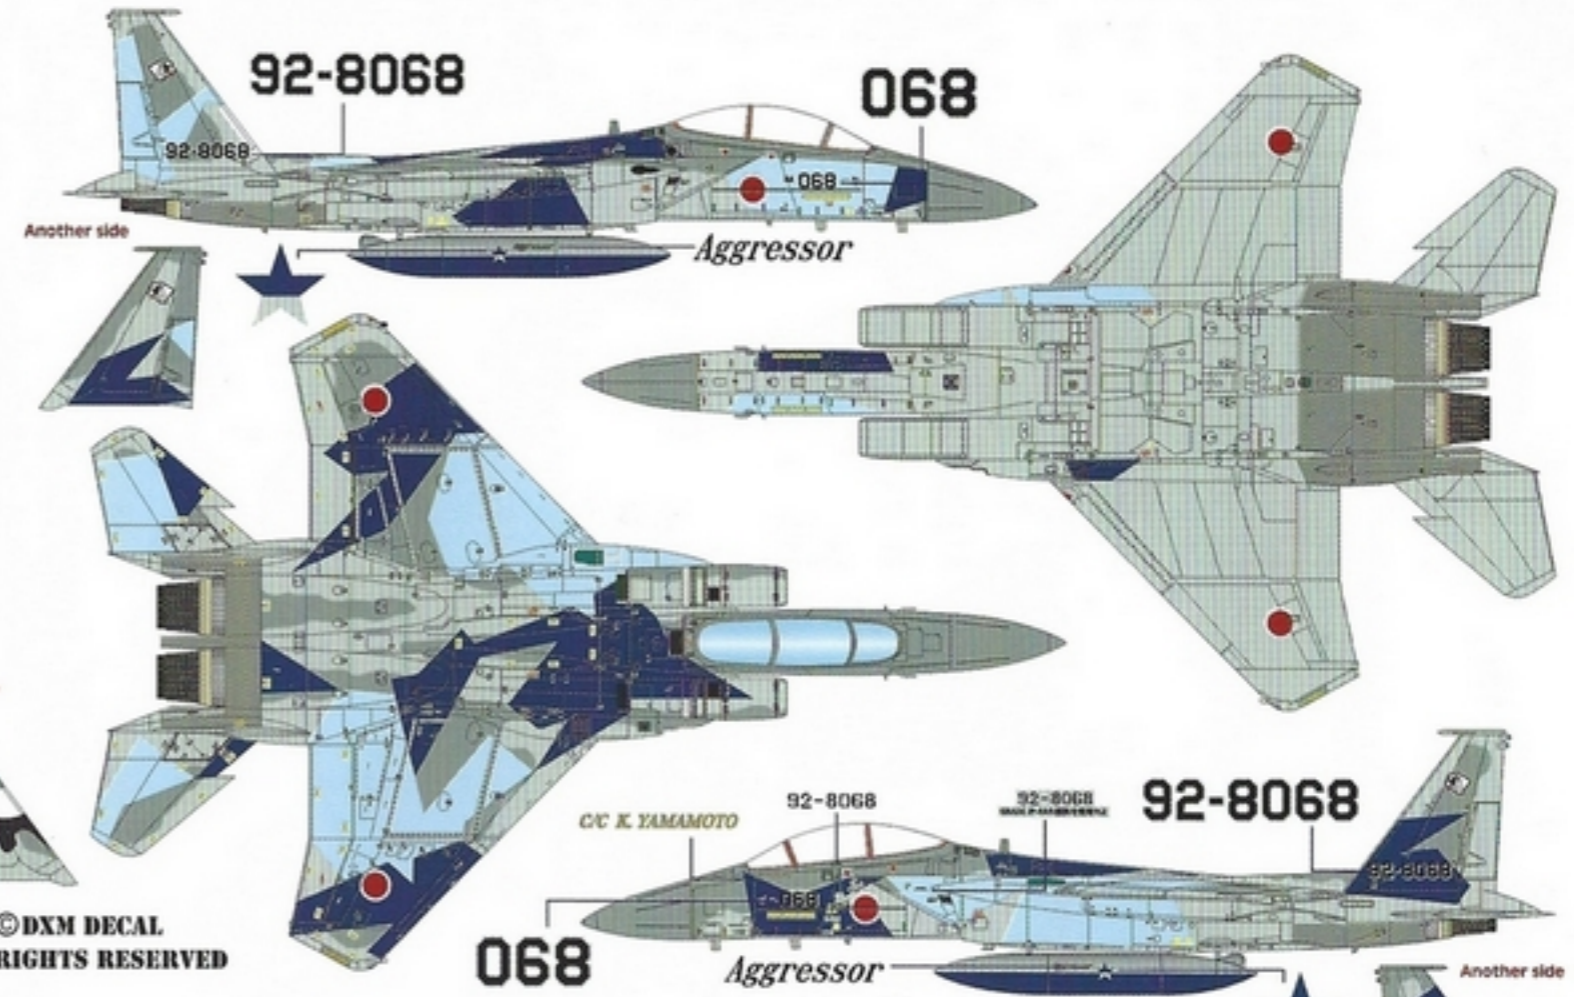

Painting scheme

G: GSI Mr. Color	H: Humbrol	G:C323 H:47	G:C15 H:15	G:C66+C62(1:1) H:2+34(1:1)	G:C16 H:30	G:C62 H:34	G:C35 H:35

©DXM DECAL
ALL RIGHTS RESERVED