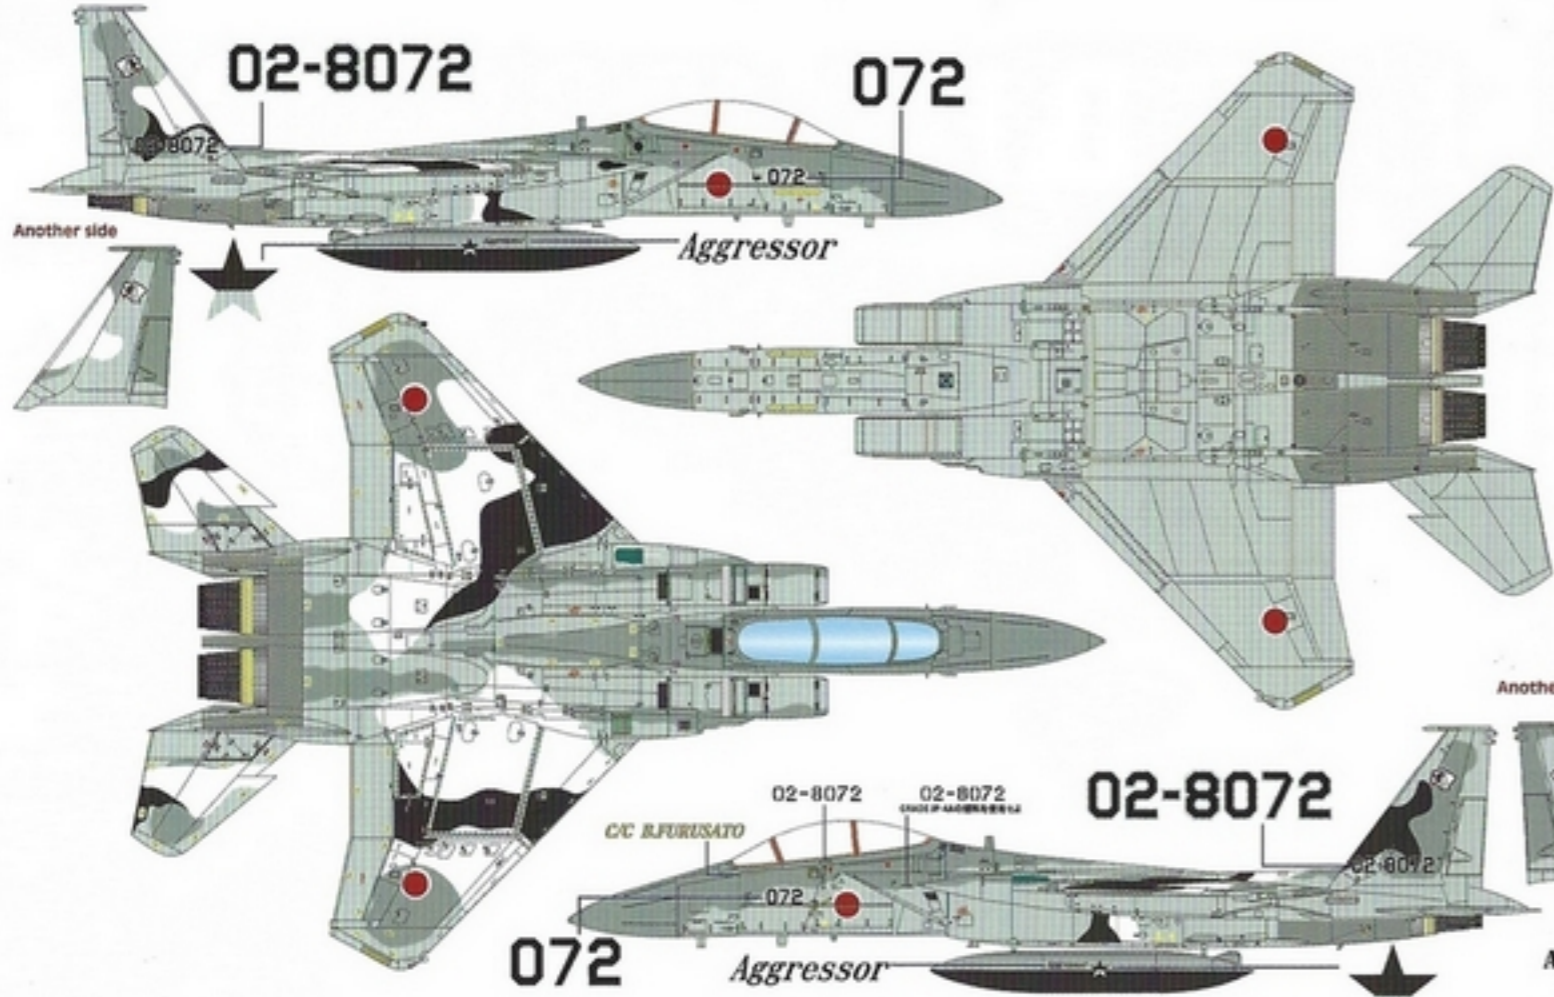

Painting scheme

G: GSI Mr. Color	H: Humbrol	G:C323 H:47	G:C15 H:15	G:C66+C62(1:1) H:2+34(1:1)	G:C16 H:30	G:C62 H:34	G:C35 H:35

©DXM DECAL
ALL RIGHTS RESERVED