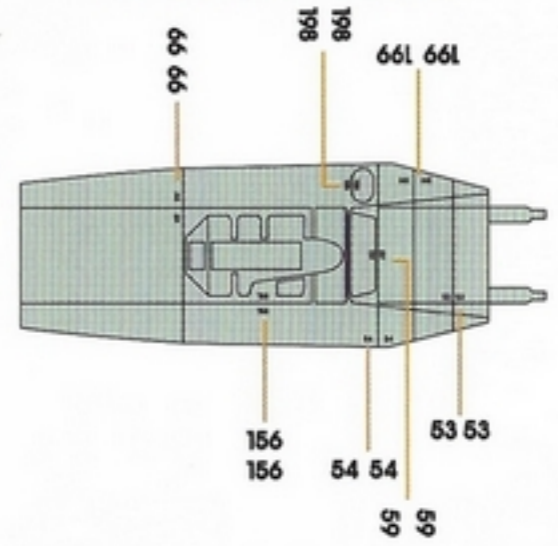

FS36320

C:307

H:128

— Fuselage panel number

— Stencil

©DXM DECAL
ALL RIGHTS RESERVED

— Fuselage panel number

Fuselage under air brake