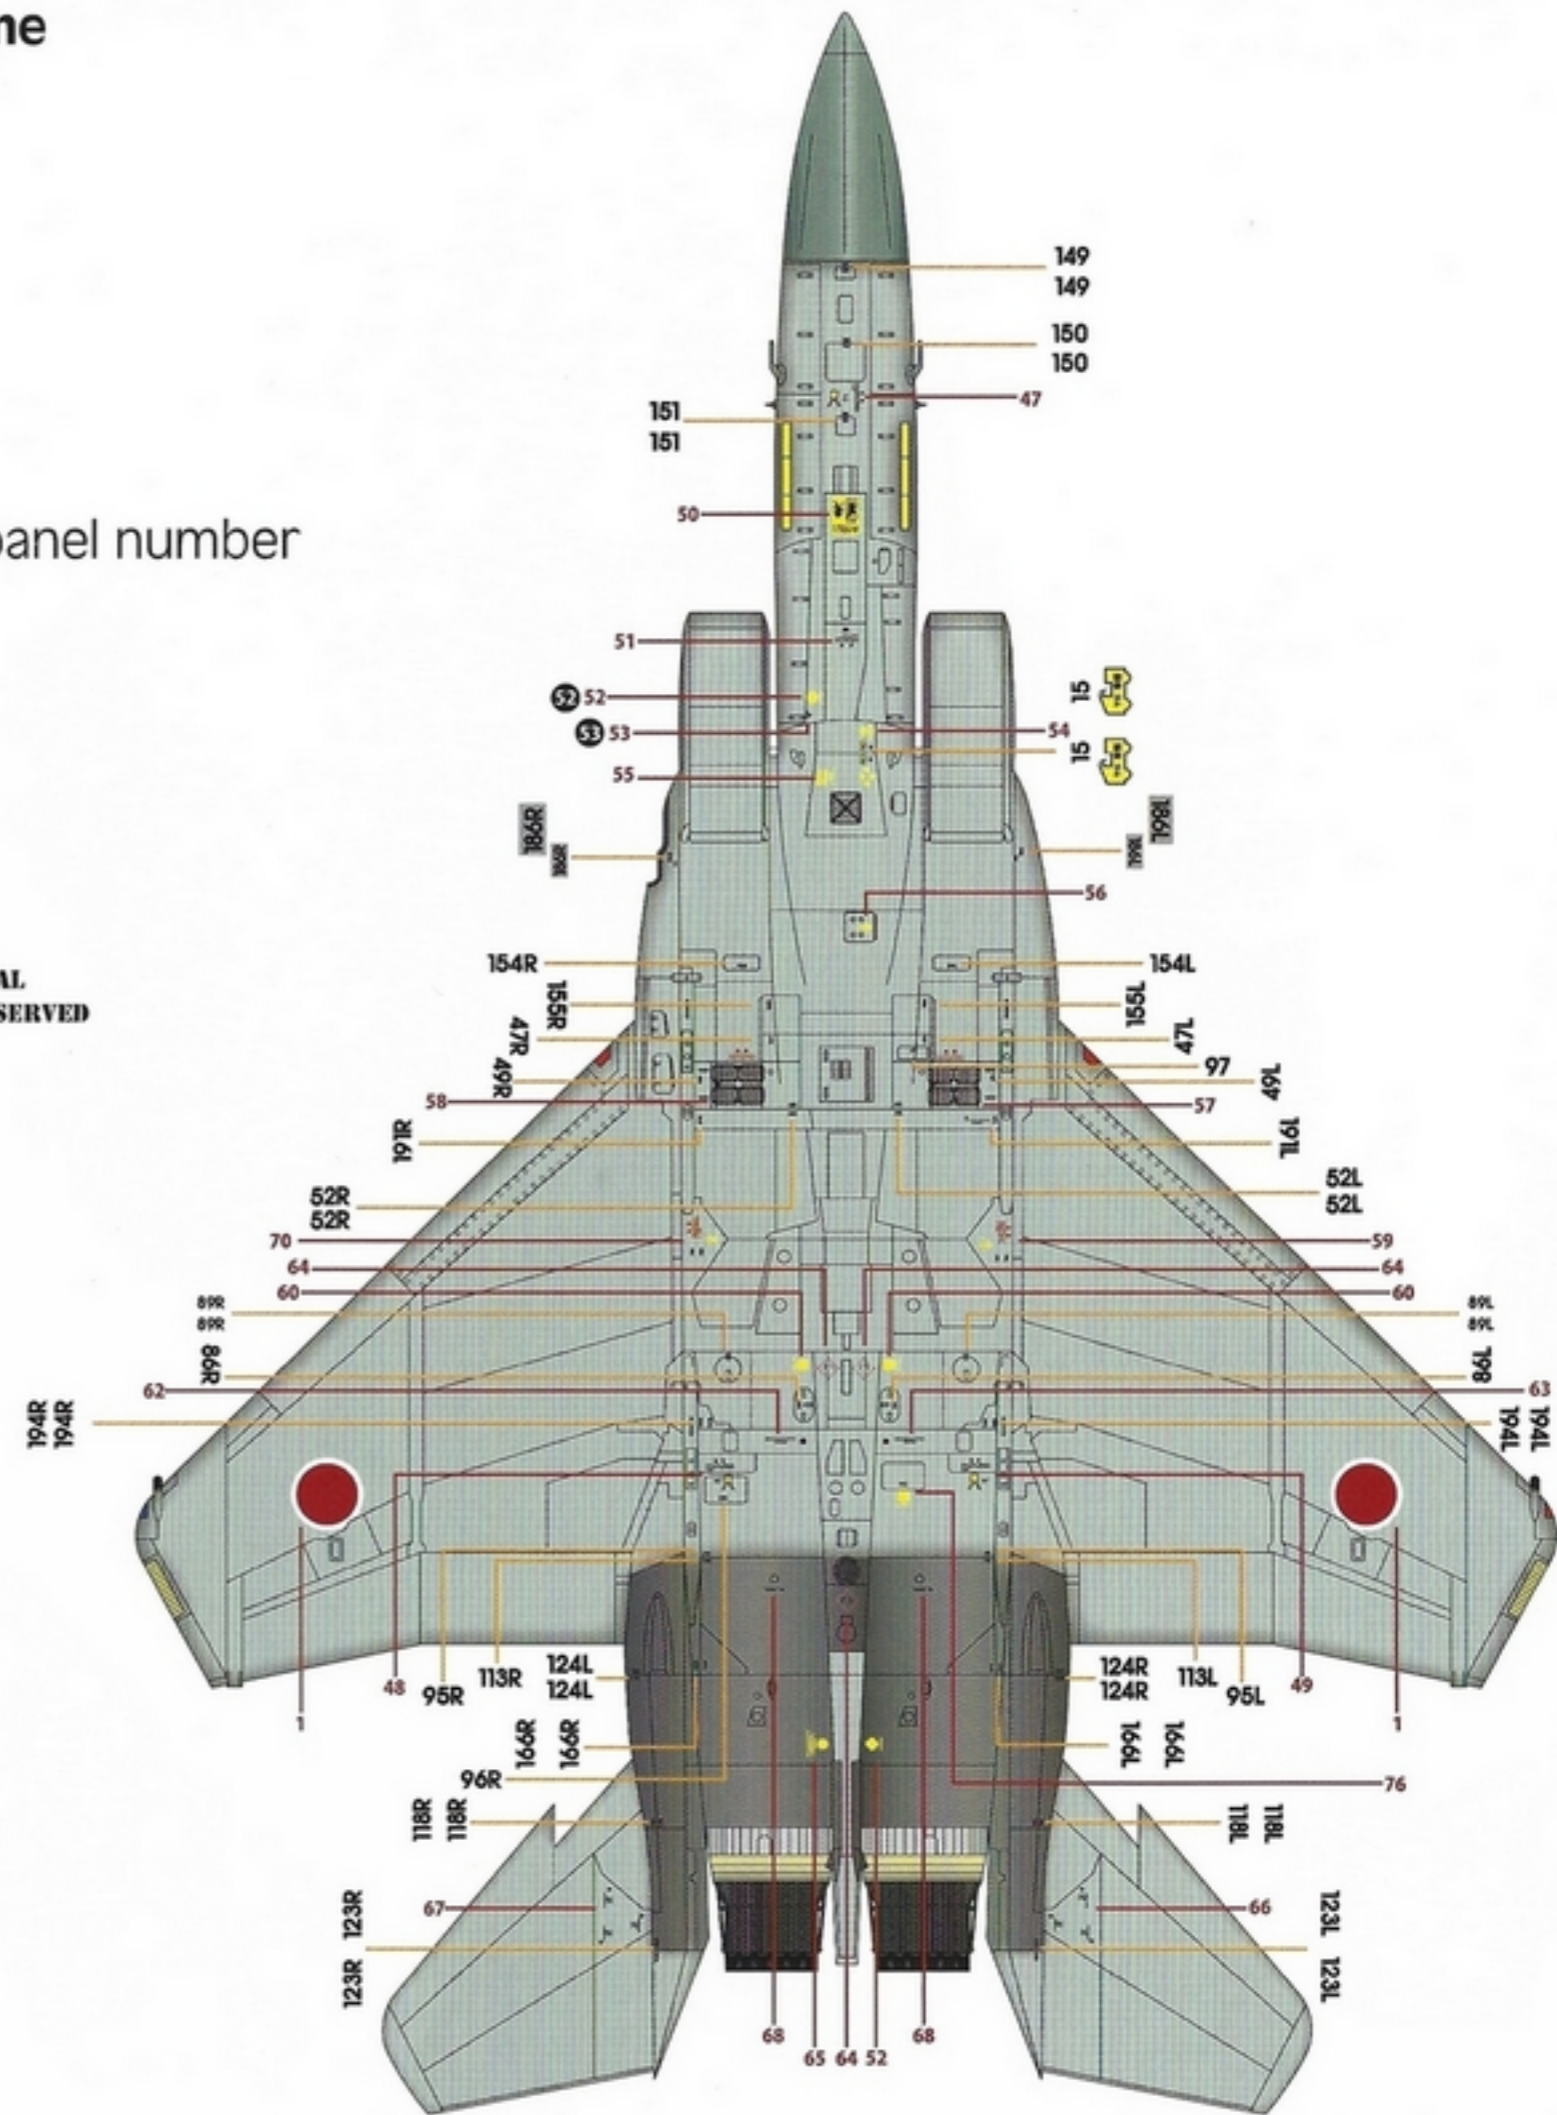

51-4122

cartograf

Printed by Cartograf

Painting scheme

G: GSI Mr. Color	H: Humbrol	G:C323 H:47	G:C15 H:15	G:C66+C62(1:1) H:2+34(1:1)	G:C16 H:30	G:C62 H:34	G:C35 H:35
------------------	------------	----------------	---------------	-------------------------------	---------------	---------------	---------------

FS36320

C:307

H:128

— Fuselage panel number

— Stencil

©DXM DECAL
ALL RIGHTS RESERVED

— Fuselage panel number

Fuselage under air brake

Painting scheme

G: GSI Mr. Color
H: Humbrol

FS36375
 G:308
 H:127

FS36320
 G:307
 H:128

© DXM DECAL
ALL RIGHTS RESERVED

Painting scheme

G: GSI Mr. Color
H: Humbrol

FS36375
G:308
H:127