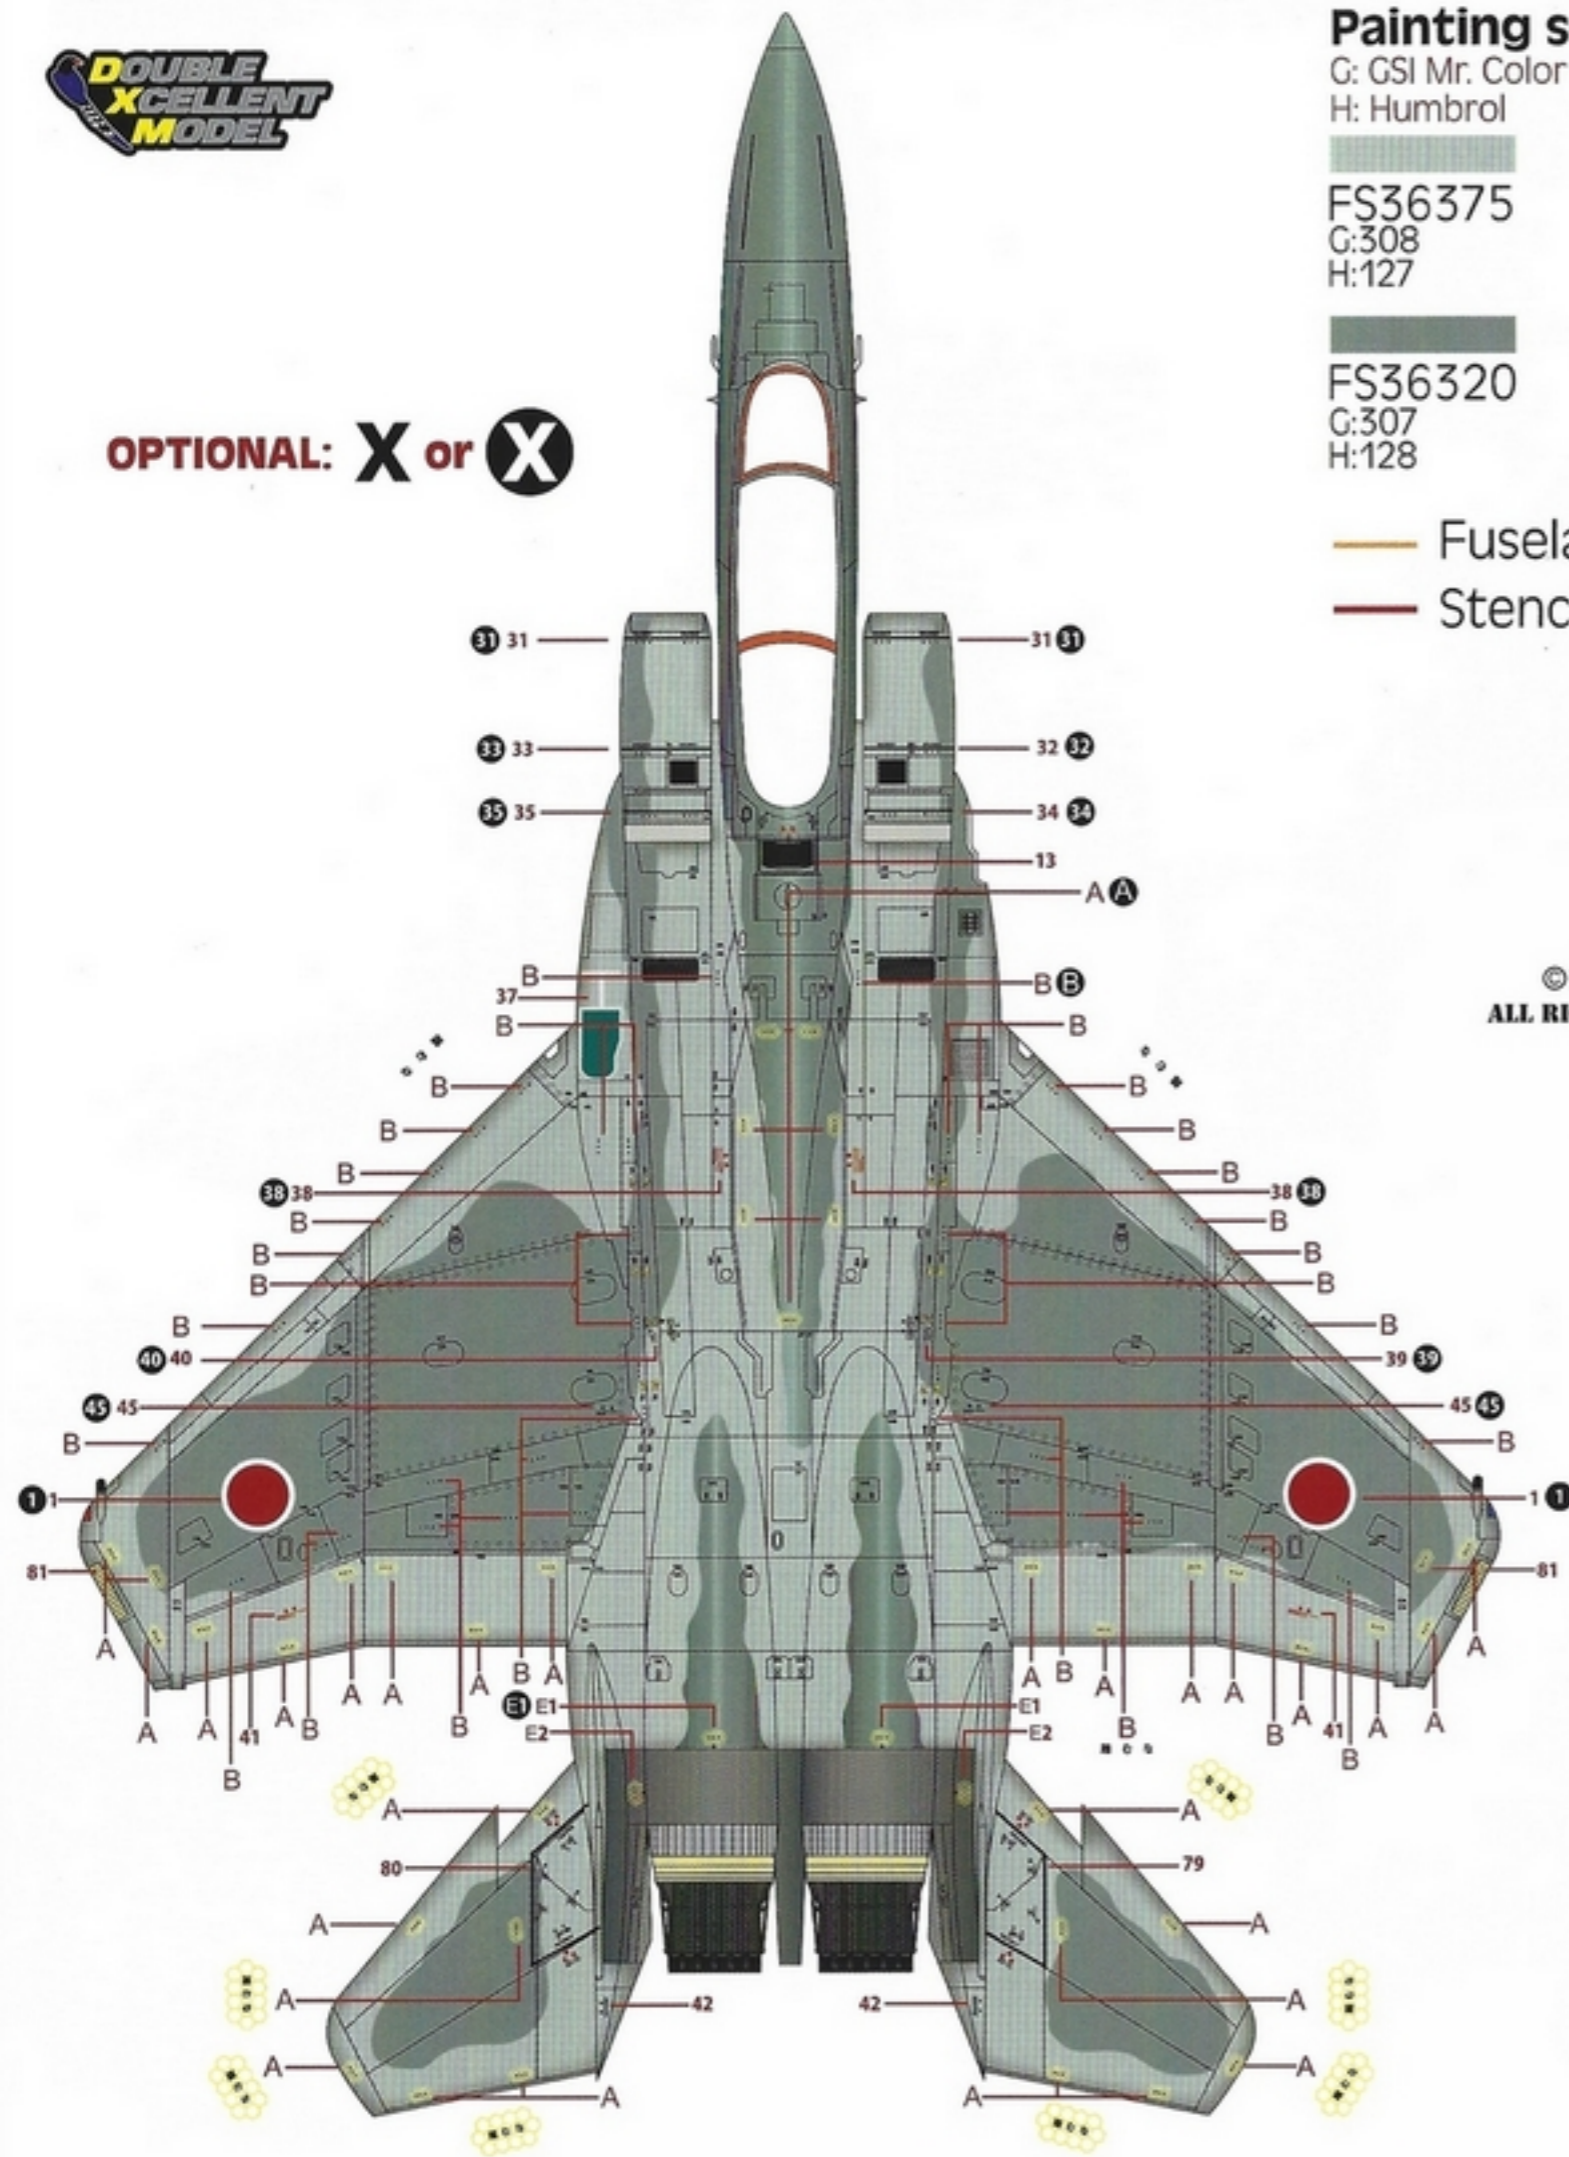

FS36320

C:307

H:128

— Fuselage panel number

— Stencil

©DXM DECAL
ALL RIGHTS RESERVED

— Fuselage panel number

Fuselage under air brake