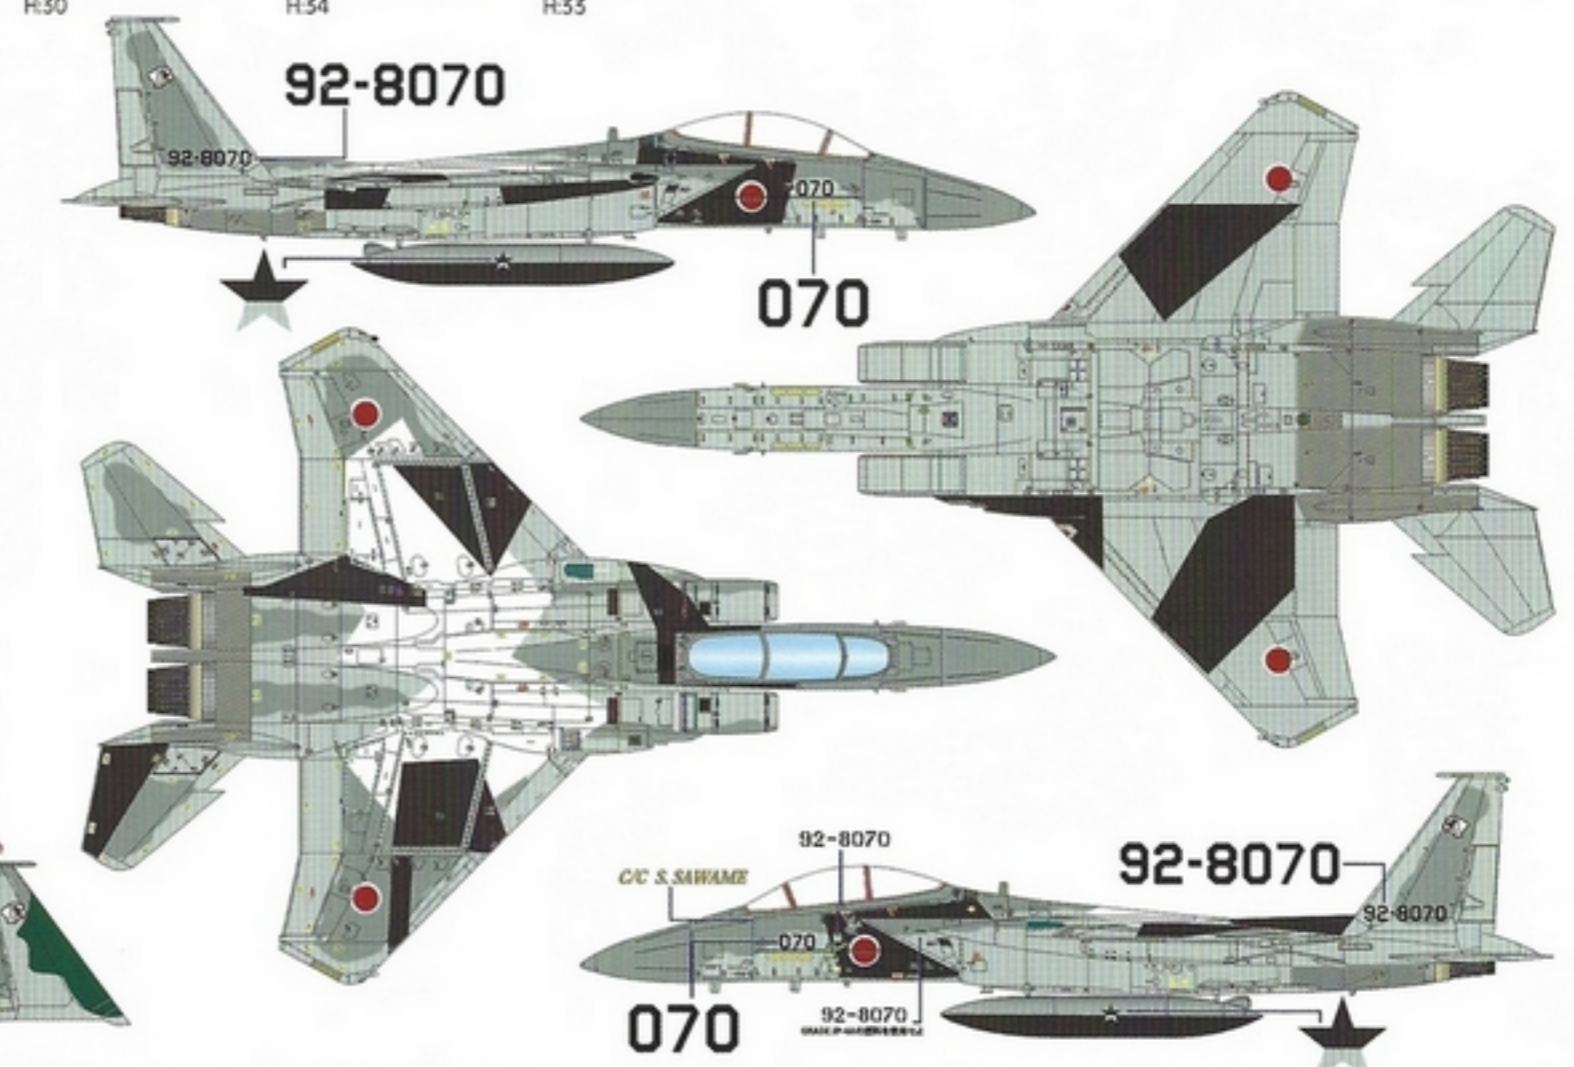

Painting scheme

G: GSI Mr. Color	H: Humbrol	G:C323 H:47	G:C15 H:15	G:C66+C62(1:1) H:2+34(1:1)	G:C16 H:30	G:C62 H:34	G:C35 H:35

©DXM DECAL
ALL RIGHTS RESERVED