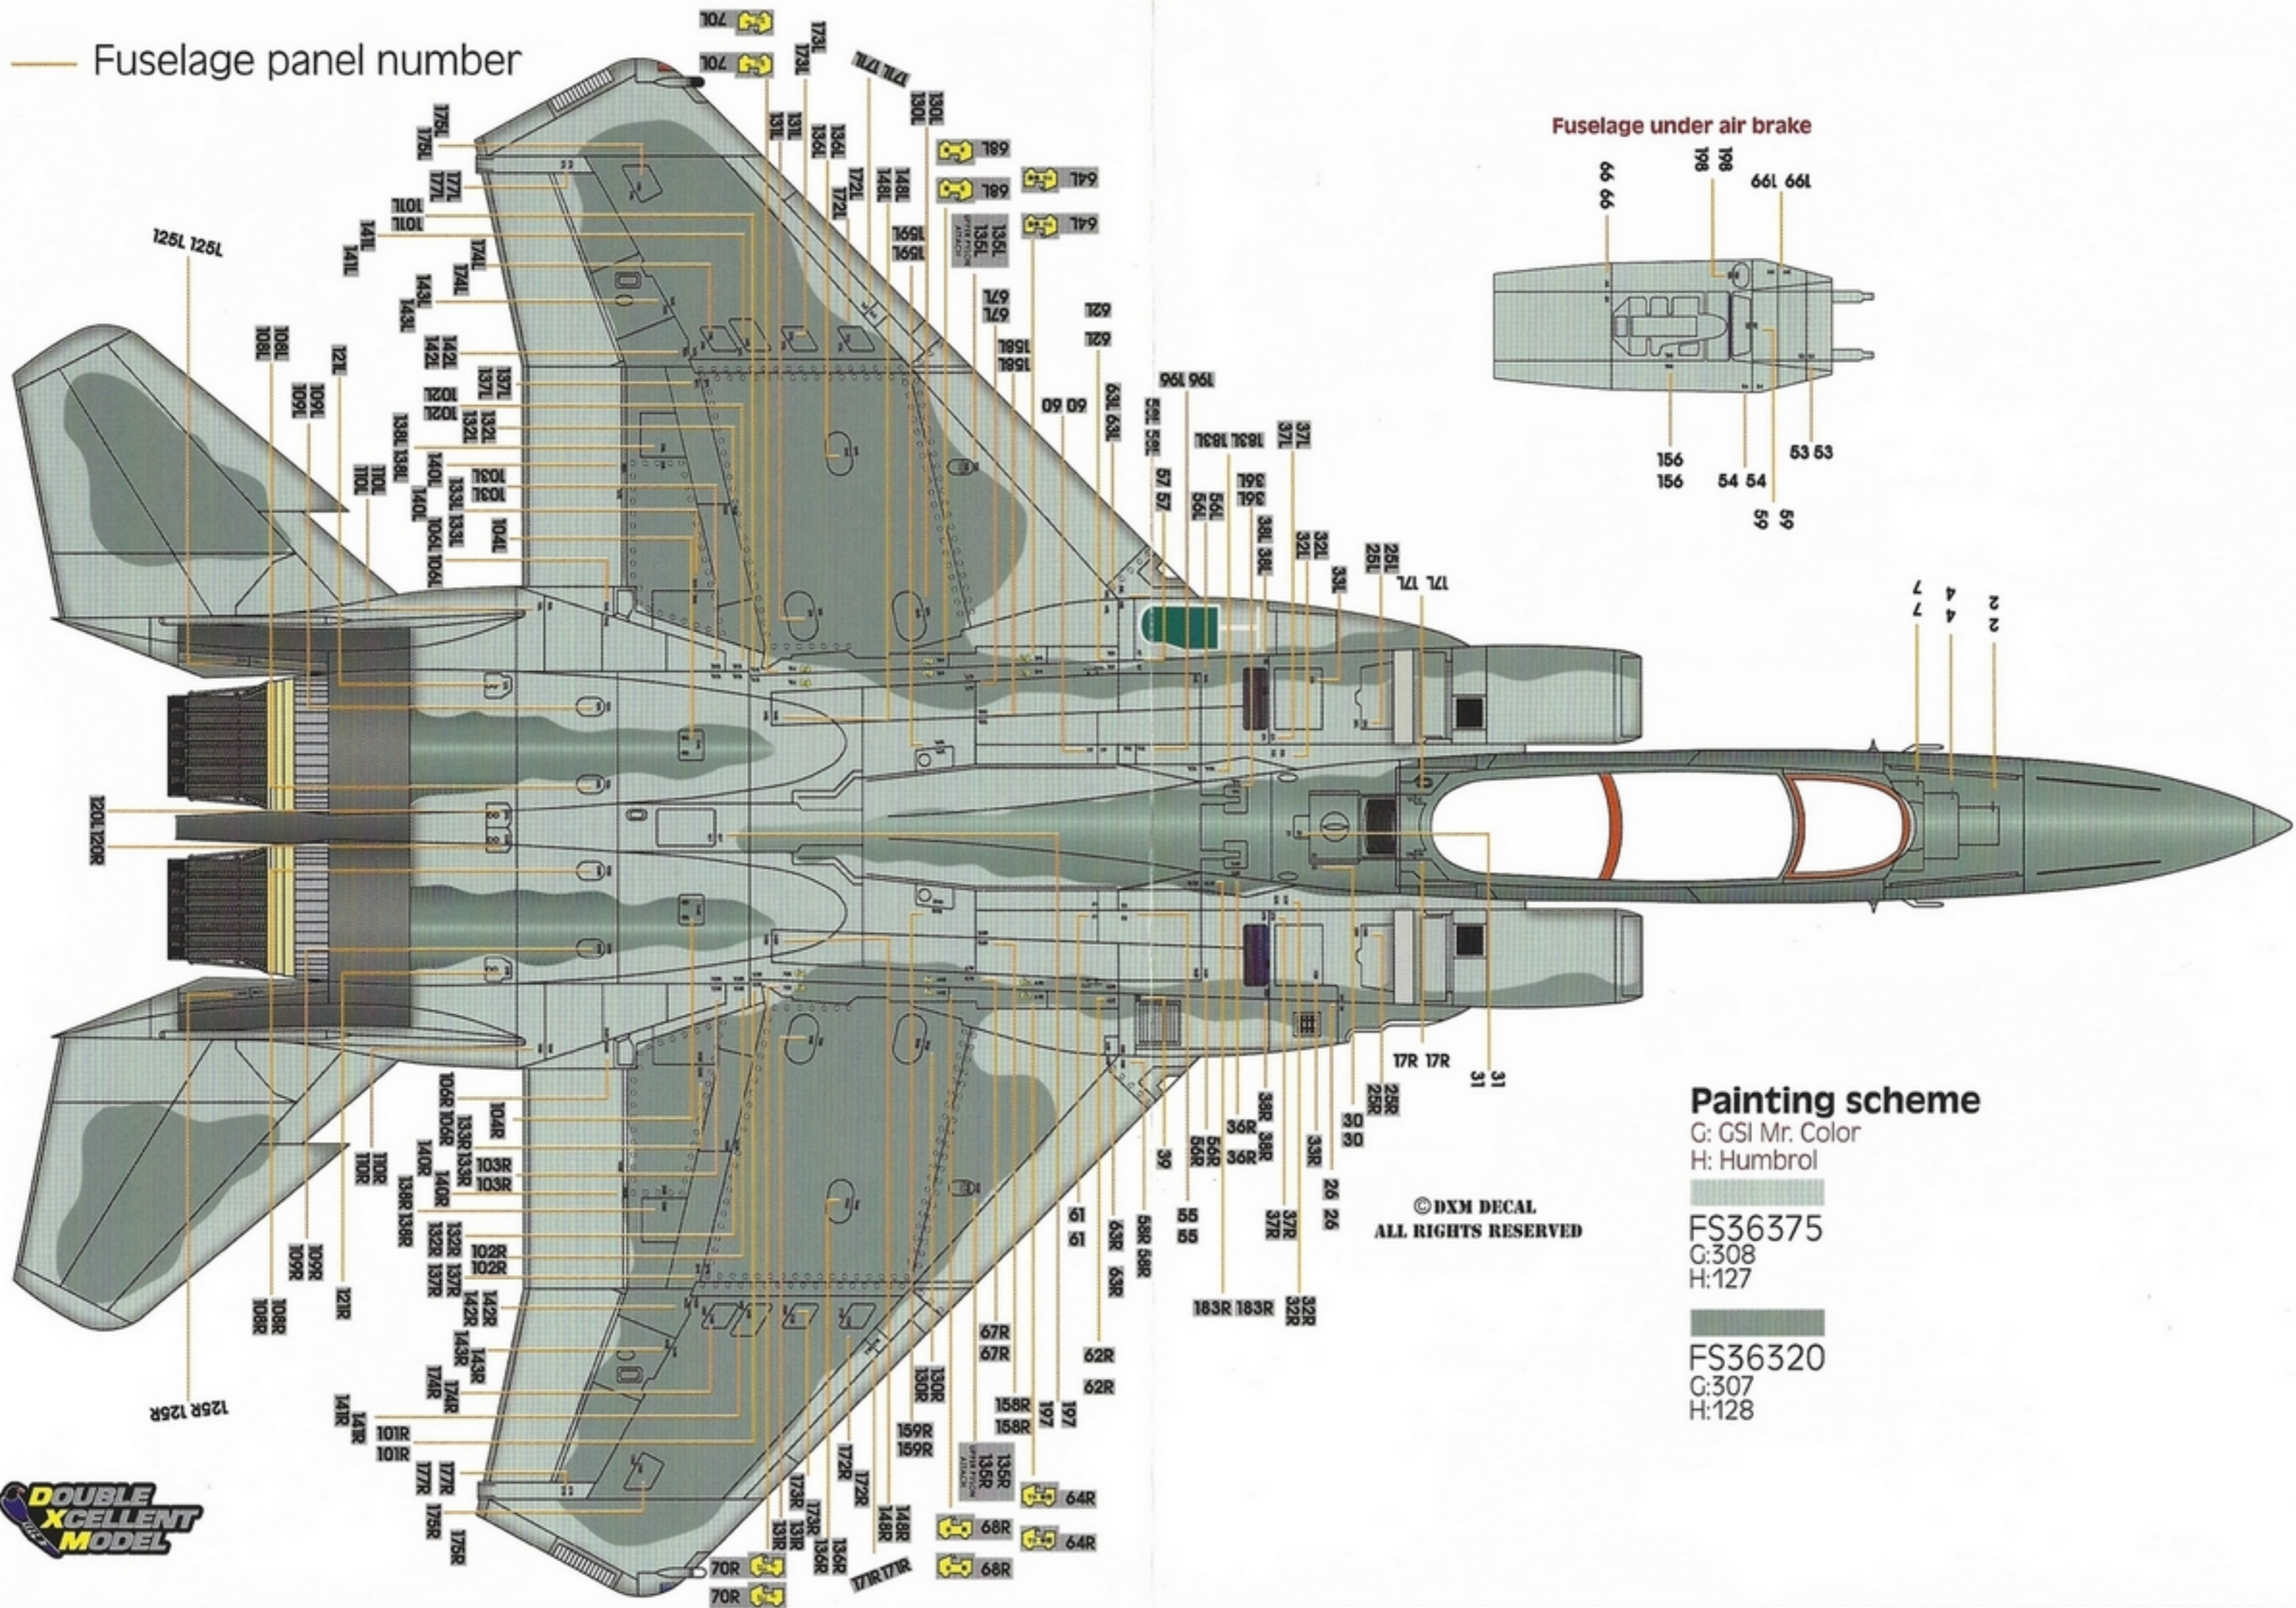

— Fuselage panel number

Fuselage under air brake