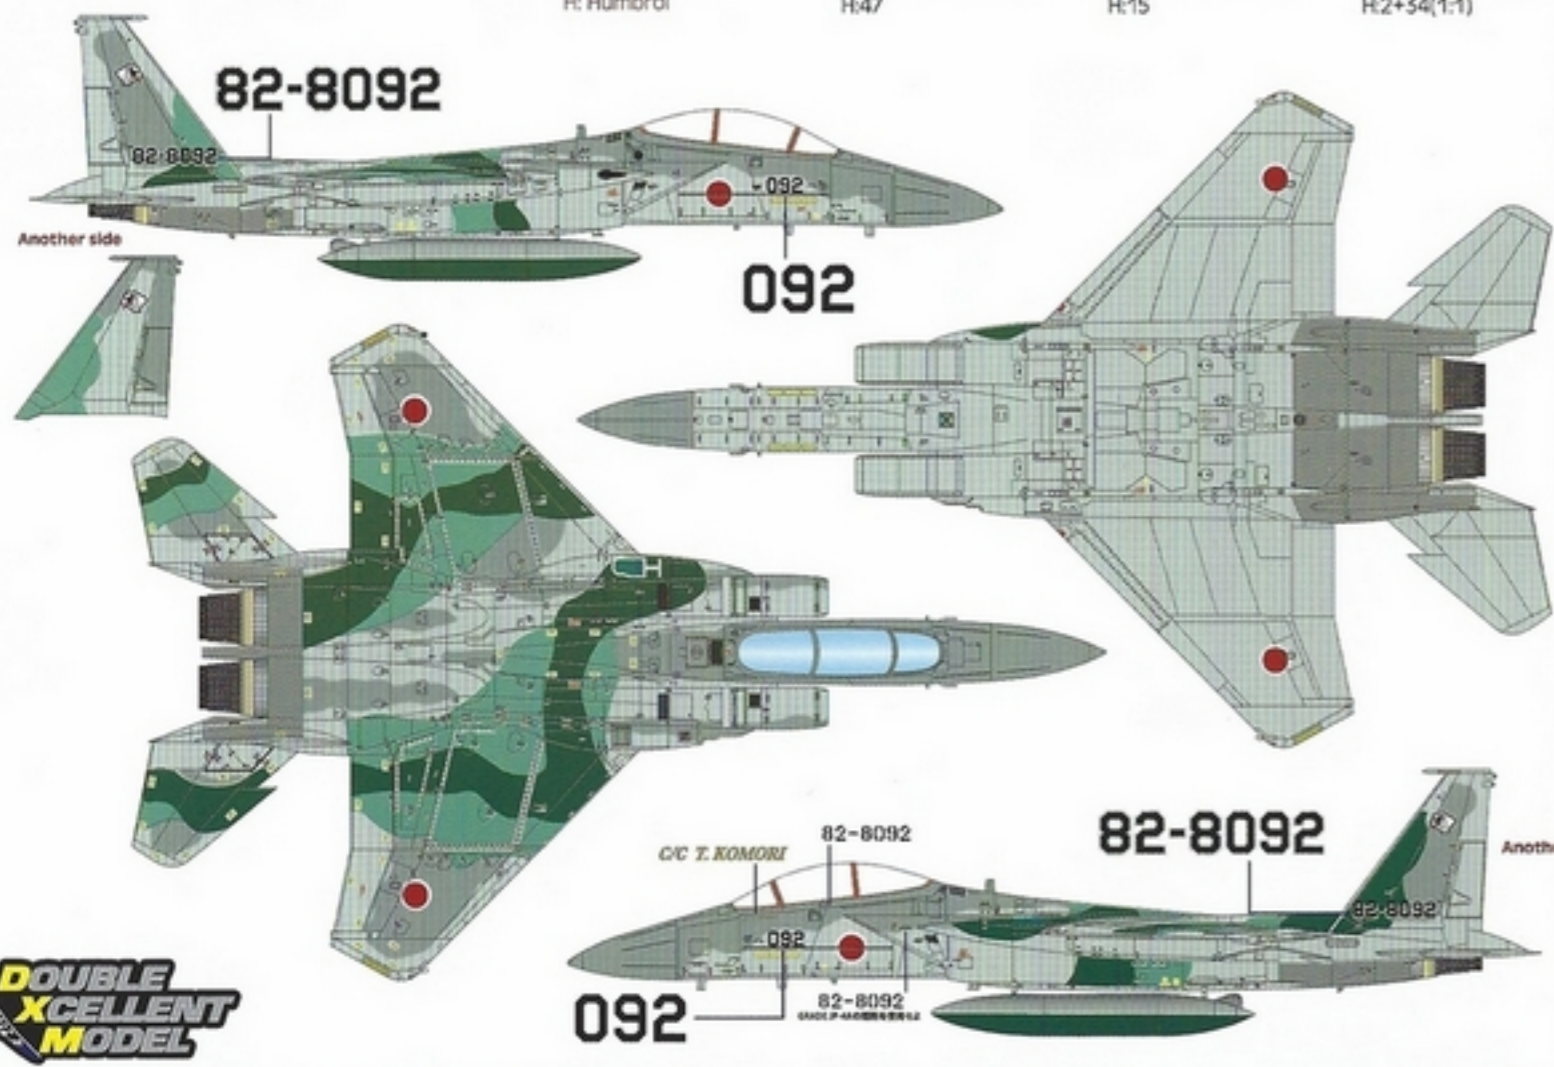

Painting scheme

G: GSI Mr. Color	H: Humbrol	G:C323 H:47	G:C15 H:15	G:C66+C62(1:1) H:2+34(1:1)	G:C16 H:30	G:C62 H:34	G:C35 H:35

©DXM DECAL
ALL RIGHTS RESERVED