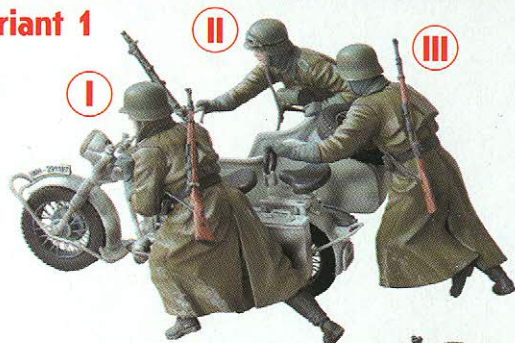

German Motorcyclists, WW II era

Variant 1

Variant 2

Color	Vallejo	Lifecolor
A	863	LC 26
B	866	UA 051
C	870	UA 046
D	888	UA 092
E	904	UA 108
F	950	LC 02
G	955	LC 41
H	985	LC 17