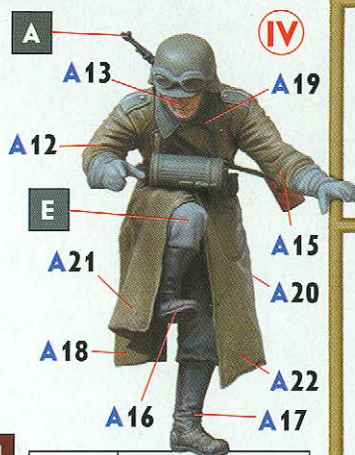

German Motorcyclists, WW II era

Variant 1

Variant 2

Color	Vallejo	Lifecolor
A	863	LC 26
B	866	UA 051
C	870	UA 046
D	888	UA 092
E	904	UA 108
F	950	LC 02
G	955	LC 41
H	985	LC 17