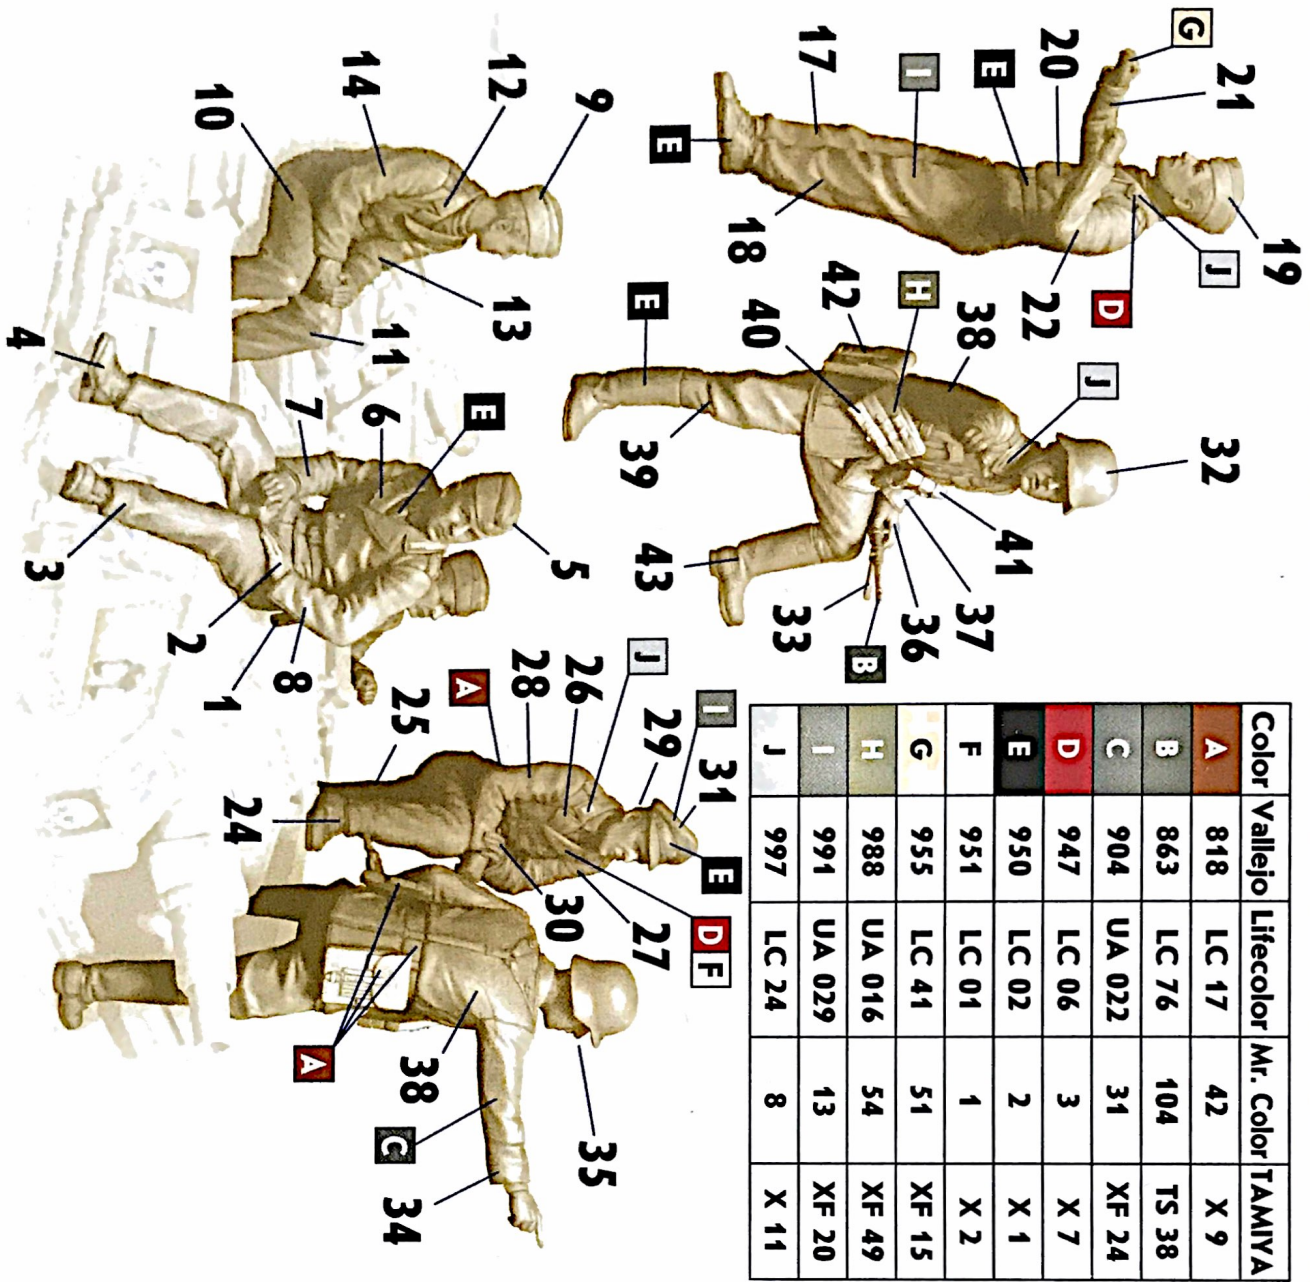

**MB**  
MASTER BOX LTD  
N9MB35208

German Stug III Crew, WW II era  
 "Their position is behind that forest!"

**AV**  
vallejo

| Color    | Vallejo | Lifecolor | Mr. Color | TAMIYA |
|----------|---------|-----------|-----------|--------|
| <b>A</b> | 818     | LC 17     | 42        | X 9    |
| <b>B</b> | 863     | LC 76     | 104       | TS 38  |
| <b>C</b> | 904     | UA 022    | 31        | XF 24  |
| <b>D</b> | 947     | LC 06     | 3         | X 7    |
| <b>E</b> | 950     | LC 02     | 2         | X 1    |
| <b>F</b> | 951     | LC 01     | 1         | X 2    |
| <b>G</b> | 955     | LC 41     | 51        | XF 15  |
| <b>H</b> | 988     | UA 016    | 54        | XF 49  |
| <b>I</b> | 991     | UA 029    | 13        | XF 20  |
| <b>J</b> | 997     | LC 24     | 8         | X 11   |