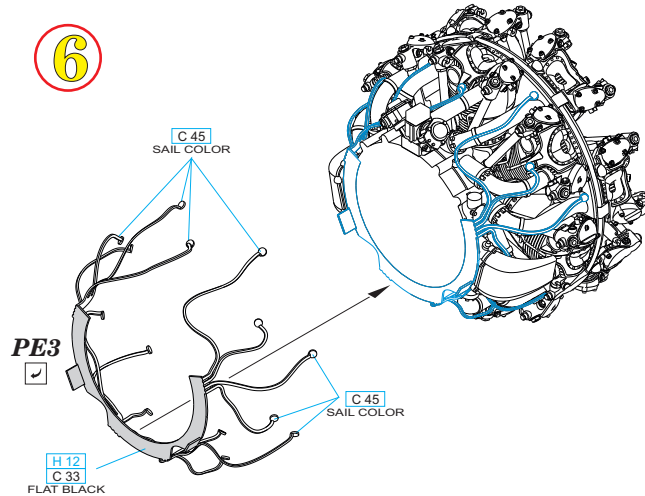

5

6

7

8

9

10

11

12

13

14

15

plastic part

OUTSIDE
plastic parts

INSIDE
plastic parts

16

H 12
C 33
FLAT BLACK

20

wire
 Ø - 0,15mm
 l - 15,2mm

wire
 Ø - 0,15mm
 l - 14,2mm

H8
 C8
 SILVER

21

plastic parts

H8
 C8
 SILVER

R29