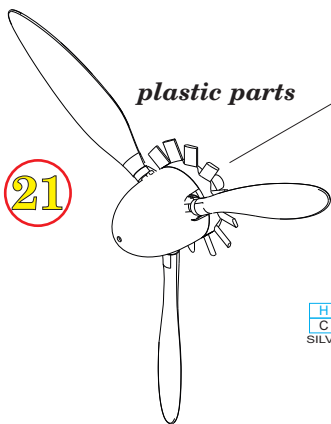

20

wire
 Ø - 0,15mm
 l - 15,2mm

wire
 Ø - 0,15mm
 l - 14,2mm

H8
 C8
 SILVER

21

plastic parts

H8
 C8
 SILVER

R29