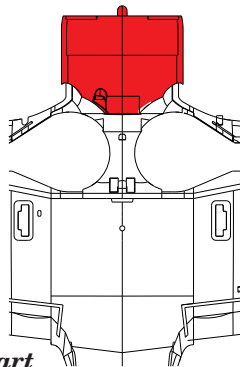

13

14

15

plastic part

OUTSIDE
plastic parts

INSIDE
plastic parts

16

H 12
C 33
FLAT BLACK

19

DESIGNED FOR OPEN POSITION ONLY

REMOVE ODSTRANIT	BEND OHNOUT	SYMMETRICAL ASSEMBLY SYMETRICKÁ MONTÁŽ
GRIND OBROUSIT	OPTION VOLBA	SCRIBE THE PANEL AND HOLES RYTI
DRILL HOLE VRTÁT OTVOR	REPLACE NAHRADIT	REVERSE SIDE OTOČIT