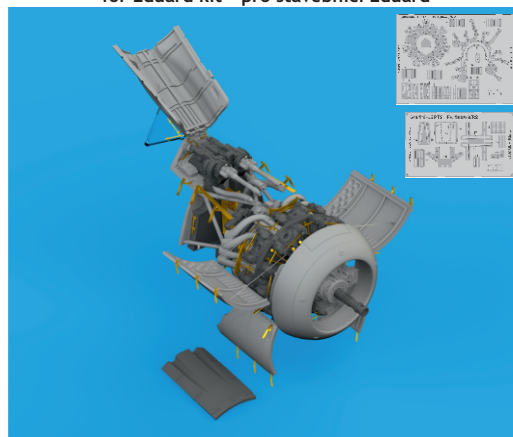

eduard

435 21 Obrnice 170
Czech Republic

www.eduard.com

59,95

648 440 Fw 190A-8/R2 engine & fuselage guns

for Eduard kit - pro stavebnici Eduard

1/48

BRASSIN