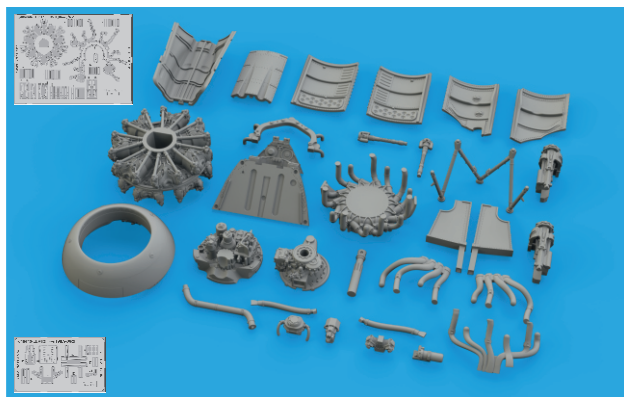

BEST BRASS RESIN AROUND!