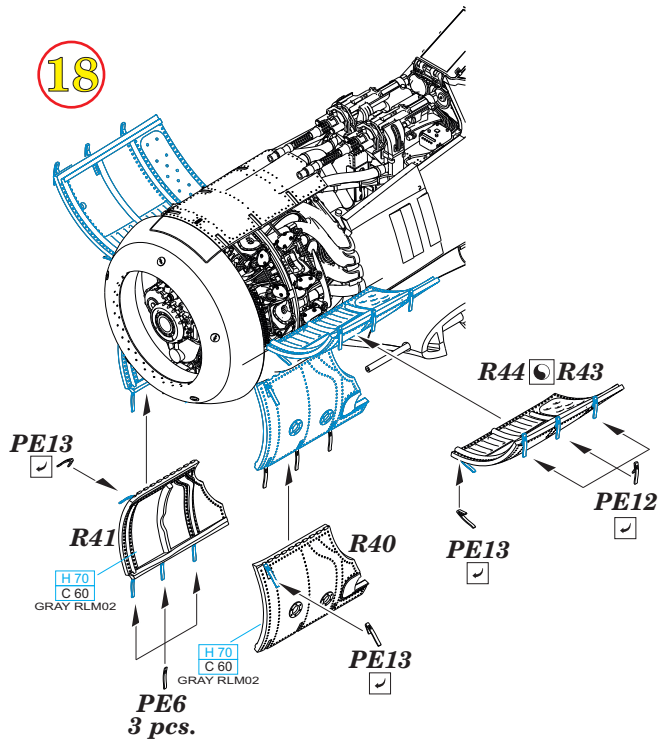

13

14

15

plastic part

OUTSIDE
plastic parts

INSIDE
plastic parts

16

H 12
C 33
FLAT BLACK

19

DESIGNED FOR OPEN POSITION ONLY

REMOVE ODSTRANIT	BEND OHNOUT	SYMMETRICAL ASSEMBLY SYMETRICKÁ MONTÁŽ
GRIND OBROUSIT	OPTION VOLBA	SCRIBE THE PANEL AND HOLES RYTI
DRILL HOLE VRTÁT OTVOR	REPLACE NAHRADIT	REVERSE SIDE OTOČIT

20

wire
 Ø - 0,15mm
 l - 15,2mm

wire
 Ø - 0,15mm
 l - 14,2mm

H8
 C8
 SILVER

21

plastic parts

H8
 C8
 SILVER

R29