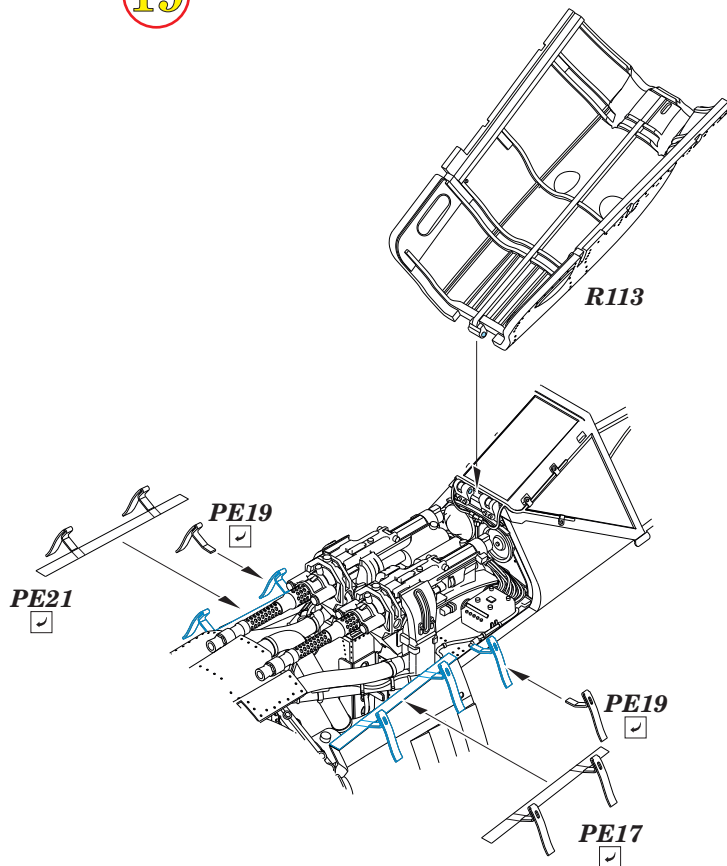

13

14

15

plastic part

OUTSIDE
plastic parts

INSIDE
plastic parts

16

H 12
C 33
FLAT BLACK

19

DESIGNED FOR OPEN POSITION ONLY

REMOVE ODSTRANIT	BEND OHNOUT	SYMMETRICAL ASSEMBLY SYMETRICKÁ MONTÁŽ
GRIND OBROUSIT	OPTION VOLBA	SCRIBE THE PANEL AND HOLES RYTI
DRILL HOLE VRTÁT OTVOR	REPLACE NAHRADIT	REVERSE SIDE OTOČIT

20

wire
 Ø - 0,15mm
 l - 15,2mm

wire
 Ø - 0,15mm
 l - 14,2mm

H8
 C8
 SILVER

21

plastic parts

H8
 C8
 SILVER

R29