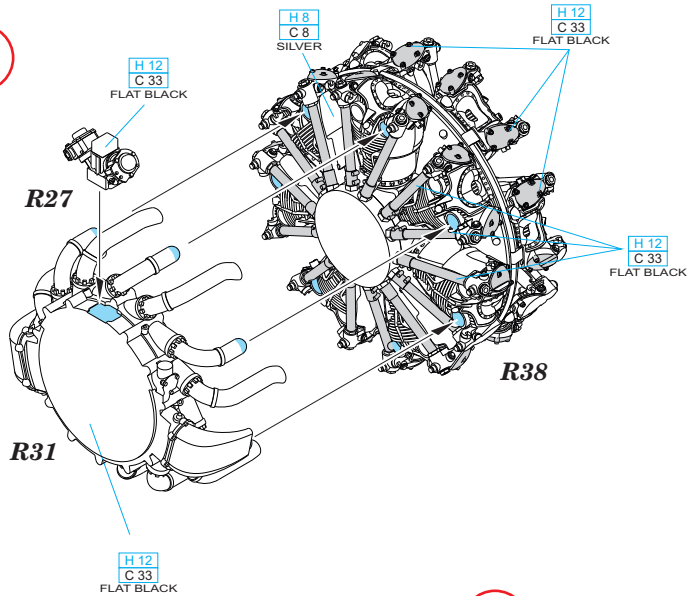

5

6

7

8

9

10

11

12

13

14

15

plastic part

OUTSIDE
plastic parts

INSIDE
plastic parts

16

H 12
C 33
FLAT BLACK

20

wire
 Ø - 0,15mm
 l - 15,2mm

wire
 Ø - 0,15mm
 l - 14,2mm

H8
 C8
 SILVER

21

plastic parts

H8
 C8
 SILVER

R29