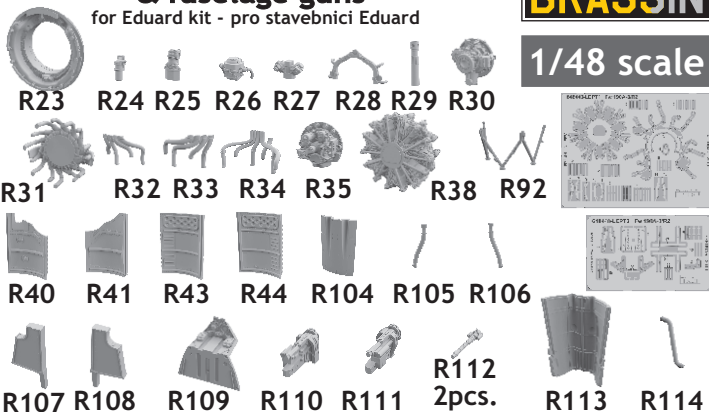

648 440 Fw 190A-8/R2 engine & fuselage guns

for Eduard kit - pro stavebnici Eduard

1/48 scale

COLOURS

GSI Creos (GUNZE)			Mr.METAL COLOR	
AQUEOUS	Mr.COLOR			
[H7]	[C7]	BROWN	[MC214]	DARK IRON
[H8]	[C8]	SILVER		
[H12]	[C33]	FLAT BLACK		
[H70]	[C60]	RLM02 GRAY		
	[C45]	SAIL COLOR		

20

wire
 Ø - 0,15mm
 l - 15,2mm

wire
 Ø - 0,15mm
 l - 14,2mm

H8
 C8
 SILVER

21

plastic parts

H8
 C8
 SILVER

R29