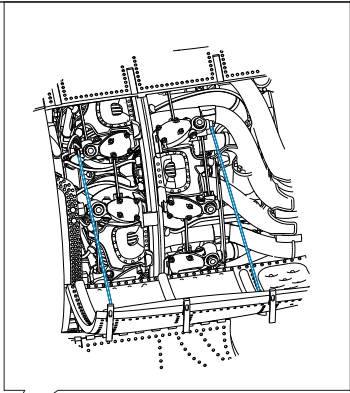

13

14

15

plastic part

OUTSIDE
plastic parts

INSIDE
plastic parts

16

H 12
C 33
FLAT BLACK

19

DESIGNED FOR OPEN POSITION ONLY

REMOVE ODSTRANIT	BEND OHNOUT	SYMMETRICAL ASSEMBLY SYMETRICKÁ MONTÁŽ
GRIND OBROUSIT	OPTION VOLBA	SCRIBE THE PANEL AND HOLES RYTI
DRILL HOLE VRTÁT OTVOR	REPLACE NAHRADIT	REVERSE SIDE OTOČIT

20

wire
 Ø - 0,15mm
 l - 15,2mm

wire
 Ø - 0,15mm
 l - 14,2mm

H8
 C8
 SILVER

21

plastic parts

H8
 C8
 SILVER

R29