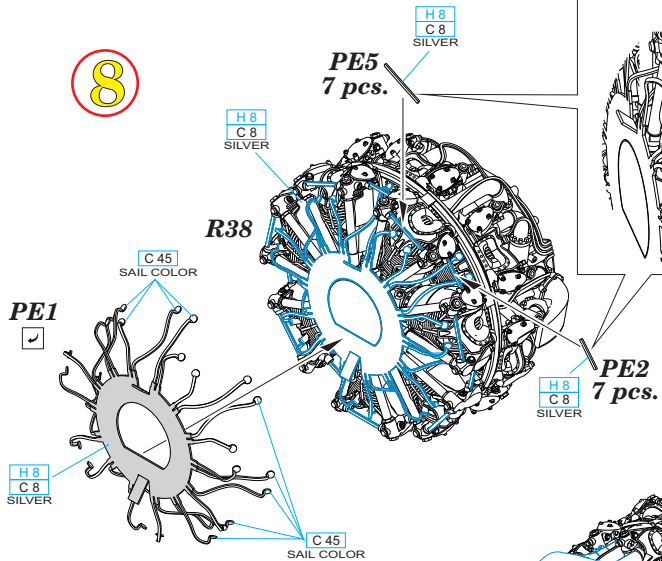

5

6

7

8

9

10

11

12

13

14

15

plastic part

OUTSIDE
plastic parts

INSIDE
plastic parts

16

H 12
C 33
FLAT BLACK

20

wire
 Ø - 0,15mm
 l - 15,2mm

wire
 Ø - 0,15mm
 l - 14,2mm

H8
 C8
 SILVER

21

plastic parts

H8
 C8
 SILVER

R29