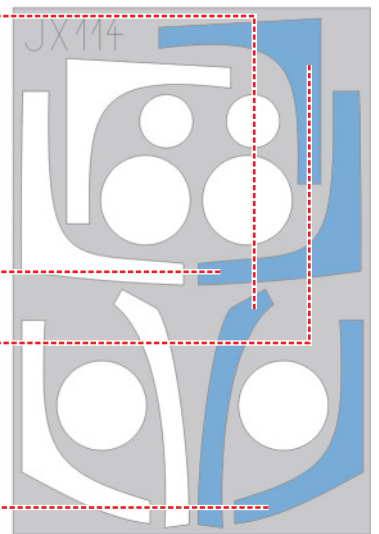

# F-16I SUFA 1/32

The die-cut mask for accurate canopy frame painting of the *Academy* scale 1/32 KIT

2.)

canopy

3.)

LIQUID MASK ■