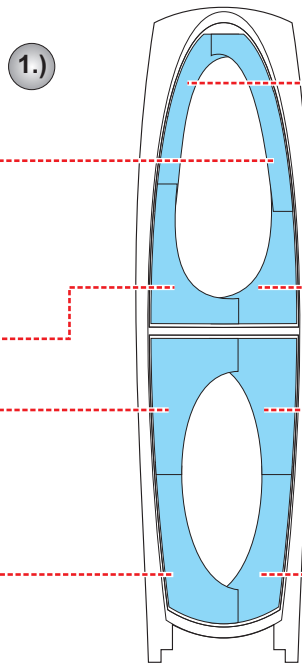

# F-16I SUFA 1/32

The die-cut mask for accurate canopy frame painting of the *Academy* scale 1/32 KIT

2.)

canopy

3.)

LIQUID MASK ■