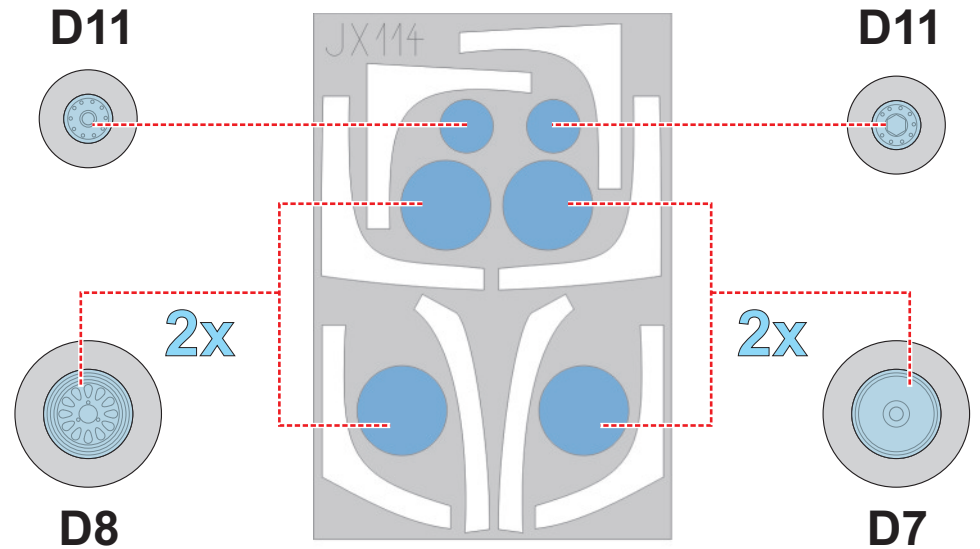

# F-16I SUFA 1/32

The die-cut mask for accurate canopy frame painting of the *Academy* scale 1/32 KIT

2.)

canopy

3.)

LIQUID MASK ■