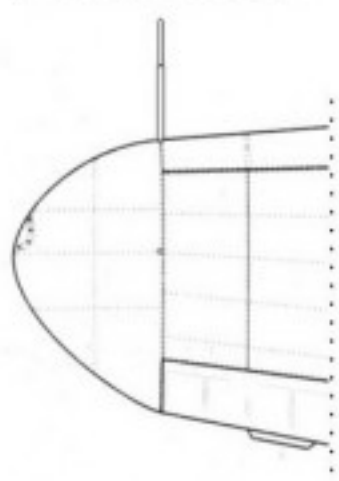

MOUNTING PLACE (1:72 SCALE)
MIEJSCE ZAMOCOWANIA (SKALA 1:72)

PITOT TUBE