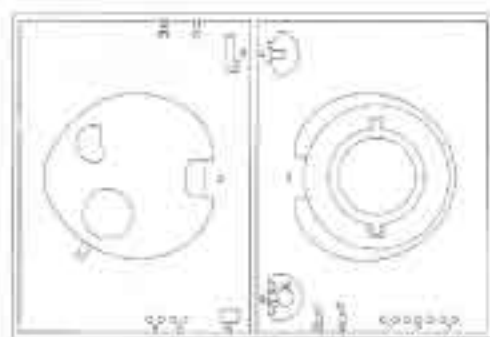

6**7****8**

4

5

A**B****C****D x 2****E x 2**

- MOUNT / PLACERANTH
MOVABLE / PLAC FORTABLE
SAWOLEN / PLAC TERBES
MOVLE / PLAC TERBES
MOVLEND / PLAC TERBES
- INSTALL AND REMOVE
CLEANLY TOGETHER
ZAMBERWOLLEN
COLLER ENIGLE
FAHLEKOPFLINSE
- NEVER COLLARE
DO NOT CLEAN
NIGHT COLLAR
NEARS COLLAR
NEFT WASTI COLLAR
- PLACE IN RING
CR TOWER
POLICE BELMANN
POLICE TOWER
POLICE BELMANN
- APPLY CLEAN TISSUE STRIP
APPLY TO Ocular
NEER ACCESSIBLE
APPLIKER BELMANN
TRAFIKER ANWENDEKOH
- WIP AWAY
REMOVE
FOTONEL
REINIGER
VERWALDEN
- FORD KLEIN
OPEN HOLE
OF FISH
PART IN THIS
CAT DPOU HOLE
- USE AN APPROPRIATE
RECORDS
HIER VERBODEN
HIER AFTERSHOE
VOORRECHTIG
- USE LOW PRESS
HARD SOFT
STEAL FORTWEN
EFFECTUEN A PSEES
STAMMEN
- FORD NEW
FILE HOLD
SCHLEIFEN
DOUGLES LE TROU
GAT LETALLEN
- DOORHANGEN FORTWEN
HARD WALLANT
HILJIT ZOOMEN
FILE BI
WALJIT ABERREKODEN