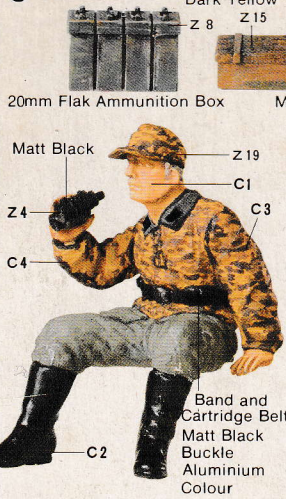

1/35 SCALE GERMAN SOLDIERS SEATED

1 OFFICER

The colour illustrations can also be used for painting the water bottles and map cases.

2 NONCOMMISSIONED OFFICER

The camouflage helmet Z18 can be replaced by the camouflage cap Z19. They can both be worn by any soldier irrespective of rank.

3 SOLDIER A

Field Grey or Dark Yellow Z 8 Z 15

4 SOLDIER B Z16 Tarpaulin

TAMIYA PLASTIC MODEL CO. 628, OSHIKA SHIZUOKA-CITY, JAPAN

This set of figures in 1/35 scale is of German soldiers in sitting posture. They can be used either in military vehicles or sitting on chairs, benches etc. The set consists of 4 men. One officer, one non-commissioned officer, and two privates. They are all dressed in camouflage jackets. Accessories included are a Kar 98K rifle, an MP-40 machine gun and hand grenades, also personal equipment items such as water bottles and map cases. The camouflage jackets were reversible, they had two different camouflage patterns, one on each side.

The standard colouring was greenish for spring and summer use, the other side had autumnal colours. For painting, use the box illustrations and photos of completed models.

Sitzende Soldaten für Fahrzeuge, Bänke etc. mit Tarnjacken bekleidet. Reichliches Zubehör wie Karabiner, MP's, Handgranaten usw. sind im Kit enthalten. Bemalung siehe Kartonbilder.