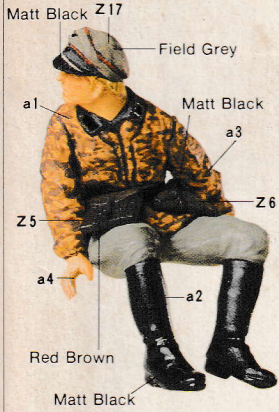

1/35 SCALE GERMAN SOLDIERS SEATED

1 OFFICER

The colour illustrations can also be used for painting the water bottles and map cases.

2 NONCOMMISSIONED OFFICER

The camouflage helmet Z18 can be replaced by the camouflage cap Z19. They can both be worn by any soldier irrespective of rank.

3 SOLDIER A

Field Grey or Dark Yellow Z 8 Z 15

4 SOLDIER B Z16 Tarpaulin

TAMIYA PLASTIC MODEL CO. 628, OSHIKA SHIZUOKA-CITY, JAPAN

This set of figures in 1/35 scale is of German soldiers in sitting posture. They can be used either in military vehicles or sitting on chairs, benches etc. The set consists of 4 men. One officer, one non-commissioned officer, and two privates. They are all dressed in camouflage jackets. Accessories included are a Kar 98K rifle, an MP-40 machine gun and hand grenades, also personal equipment items such as water bottles and map cases. The camouflage jackets were reversible, they had two different camouflage patterns, one on each side.