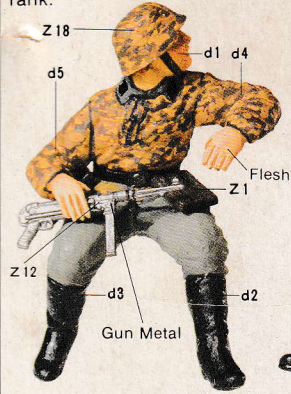

1/35 SCALE GERMAN SOLDIERS SEATED

1 OFFICER

The colour illustrations can also be used for painting the water bottles and map cases.

2 NONCOMMISSIONED OFFICER

The camouflage helmet Z18 can be replaced by the camouflage cap Z19. They can both be worn by any soldier irrespective of rank.

3 SOLDIER A

Field Grey or Dark Yellow Z 8 Z 15

4 SOLDIER B Z16 Tarpaulin

TAMIYA PLASTIC MODEL CO. 628, OSHIKA SHIZUOKA-CITY, JAPAN

This set of figures in 1/35 scale is of German soldiers in sitting posture. They can be used either in military vehicles or sitting on chairs, benches etc. The set consists of 4 men. One officer, one non-commissioned officer, and two privates. They are all dressed in camouflage jackets. Accessories included are a Kar 98K rifle, an MP-40 machine gun and hand grenades, also personal equipment items such as water bottles and map cases. The camouflage jackets were reversible, they had two different camouflage patterns, one on each side.

The standard colouring was greenish for spring and summer use, the other side had autumnal colours. For painting, use the box illustrations and photos of completed models.

Sitzende Soldaten für Fahrzeuge, Bänke etc. mit Tarnjacken bekleidet. Reichliches Zubehör wie Karabiner, MP's, Handgranaten usw. sind im Kit enthalten. Bemalung siehe Kartonbilder.