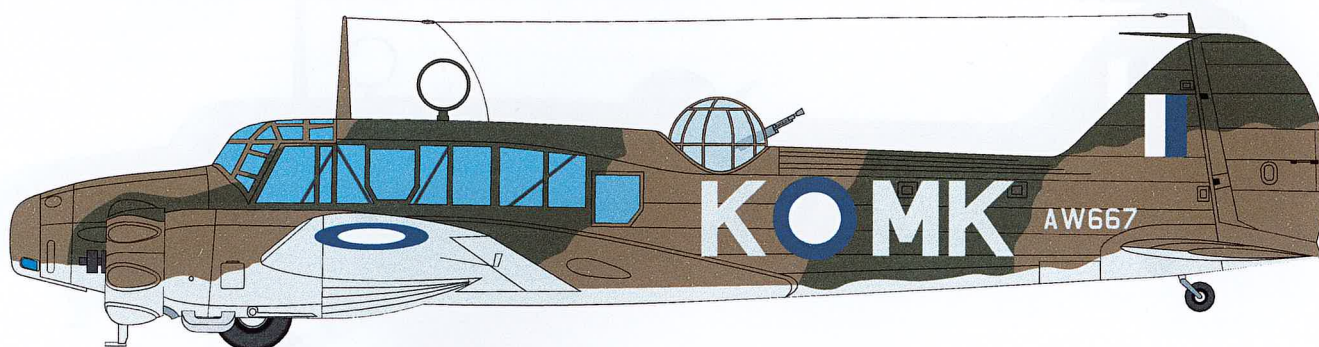

SOUTHERN ANSONS

W2522
67 SQN
1943

- Dark Green
- Dark Earth
- Sky

SOUTHERN ANSONS

AW667
67 SQN 1943
YANAKIE, VIC
17/4/44 CRASHED ON TEST FLIGHT
WITH LOSS OF ALL CREW:
FSGT D.G SHANKS
LAC J GRIFFIN AND
AC R.O. RATHKE