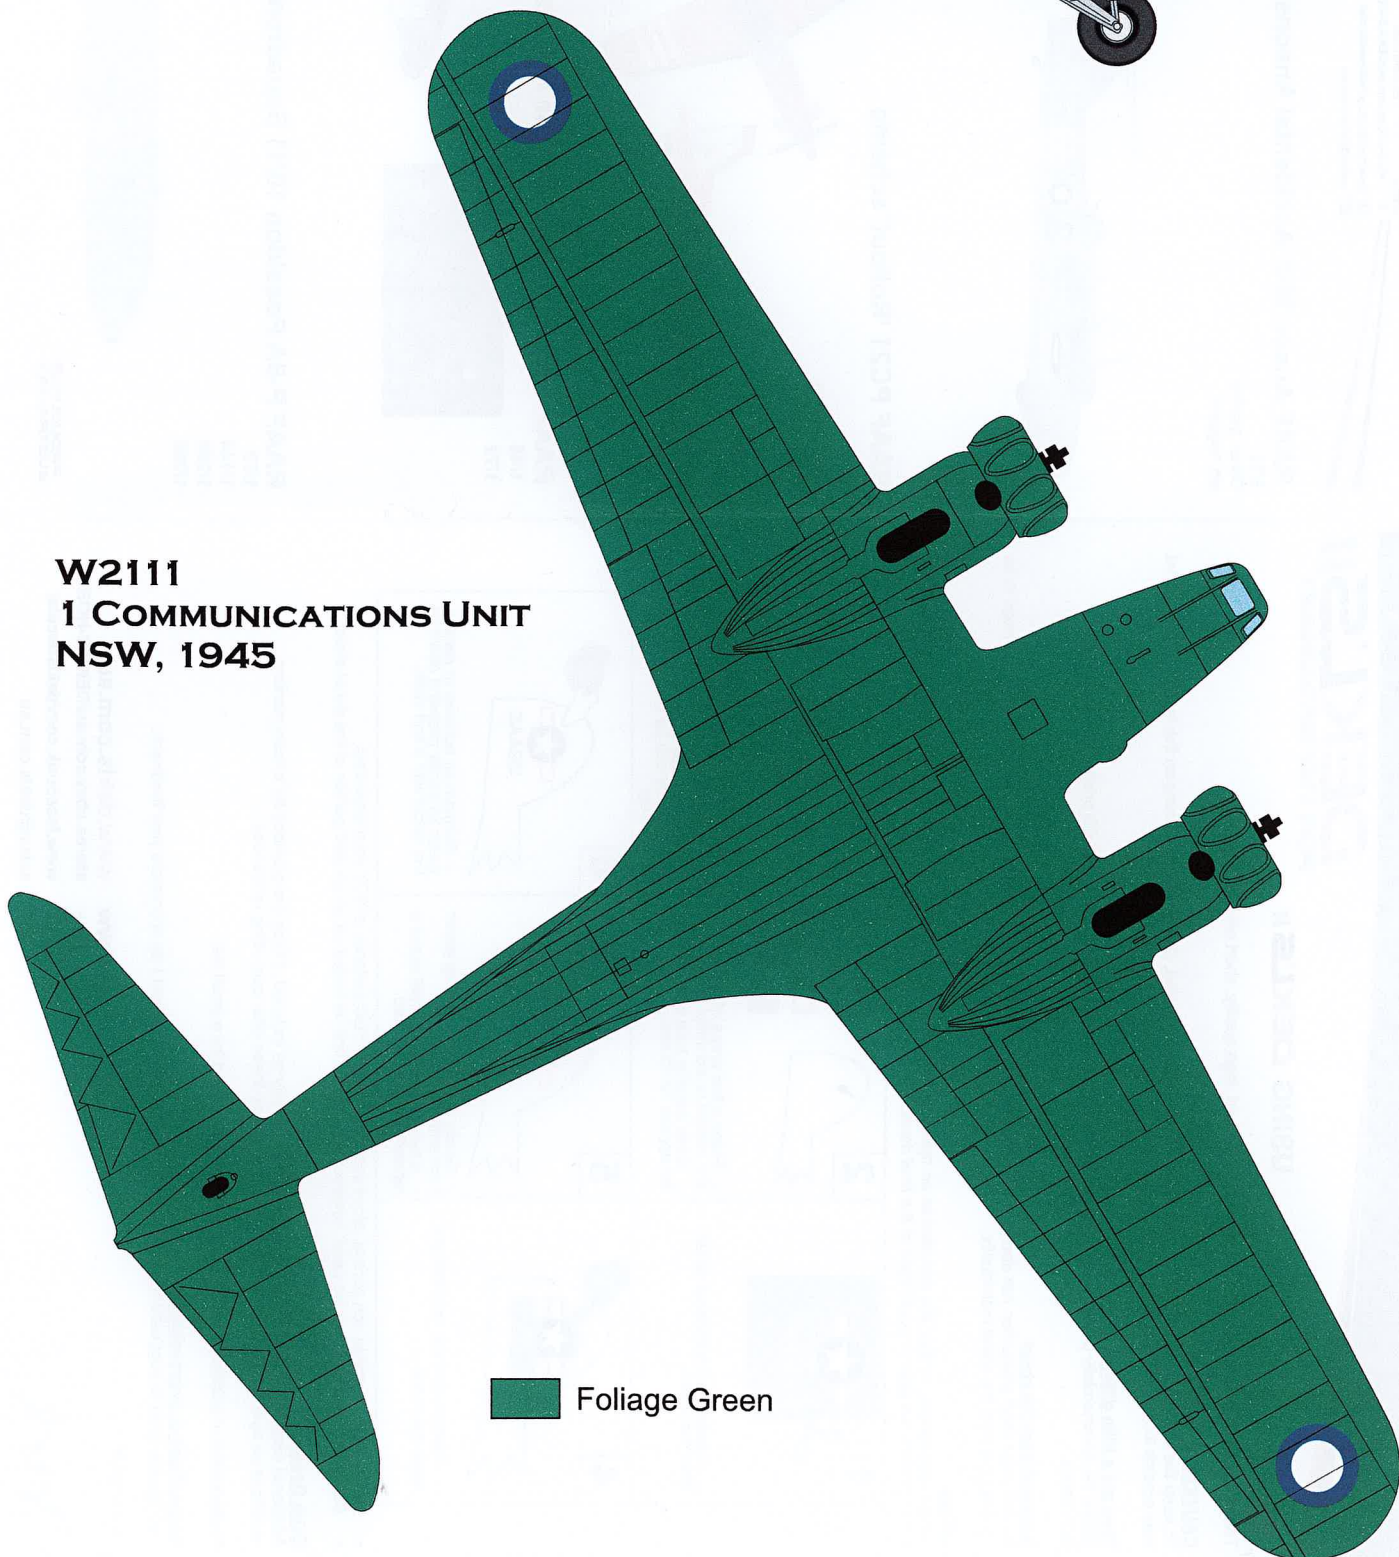

W2111
1 COMMUNICATIONS UNIT
NSW, 1945