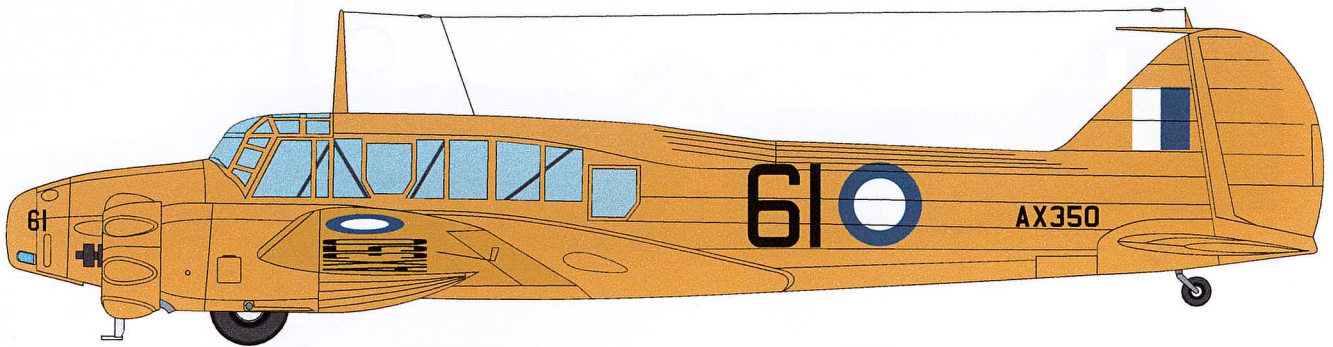

SOUTHERN ANSONS