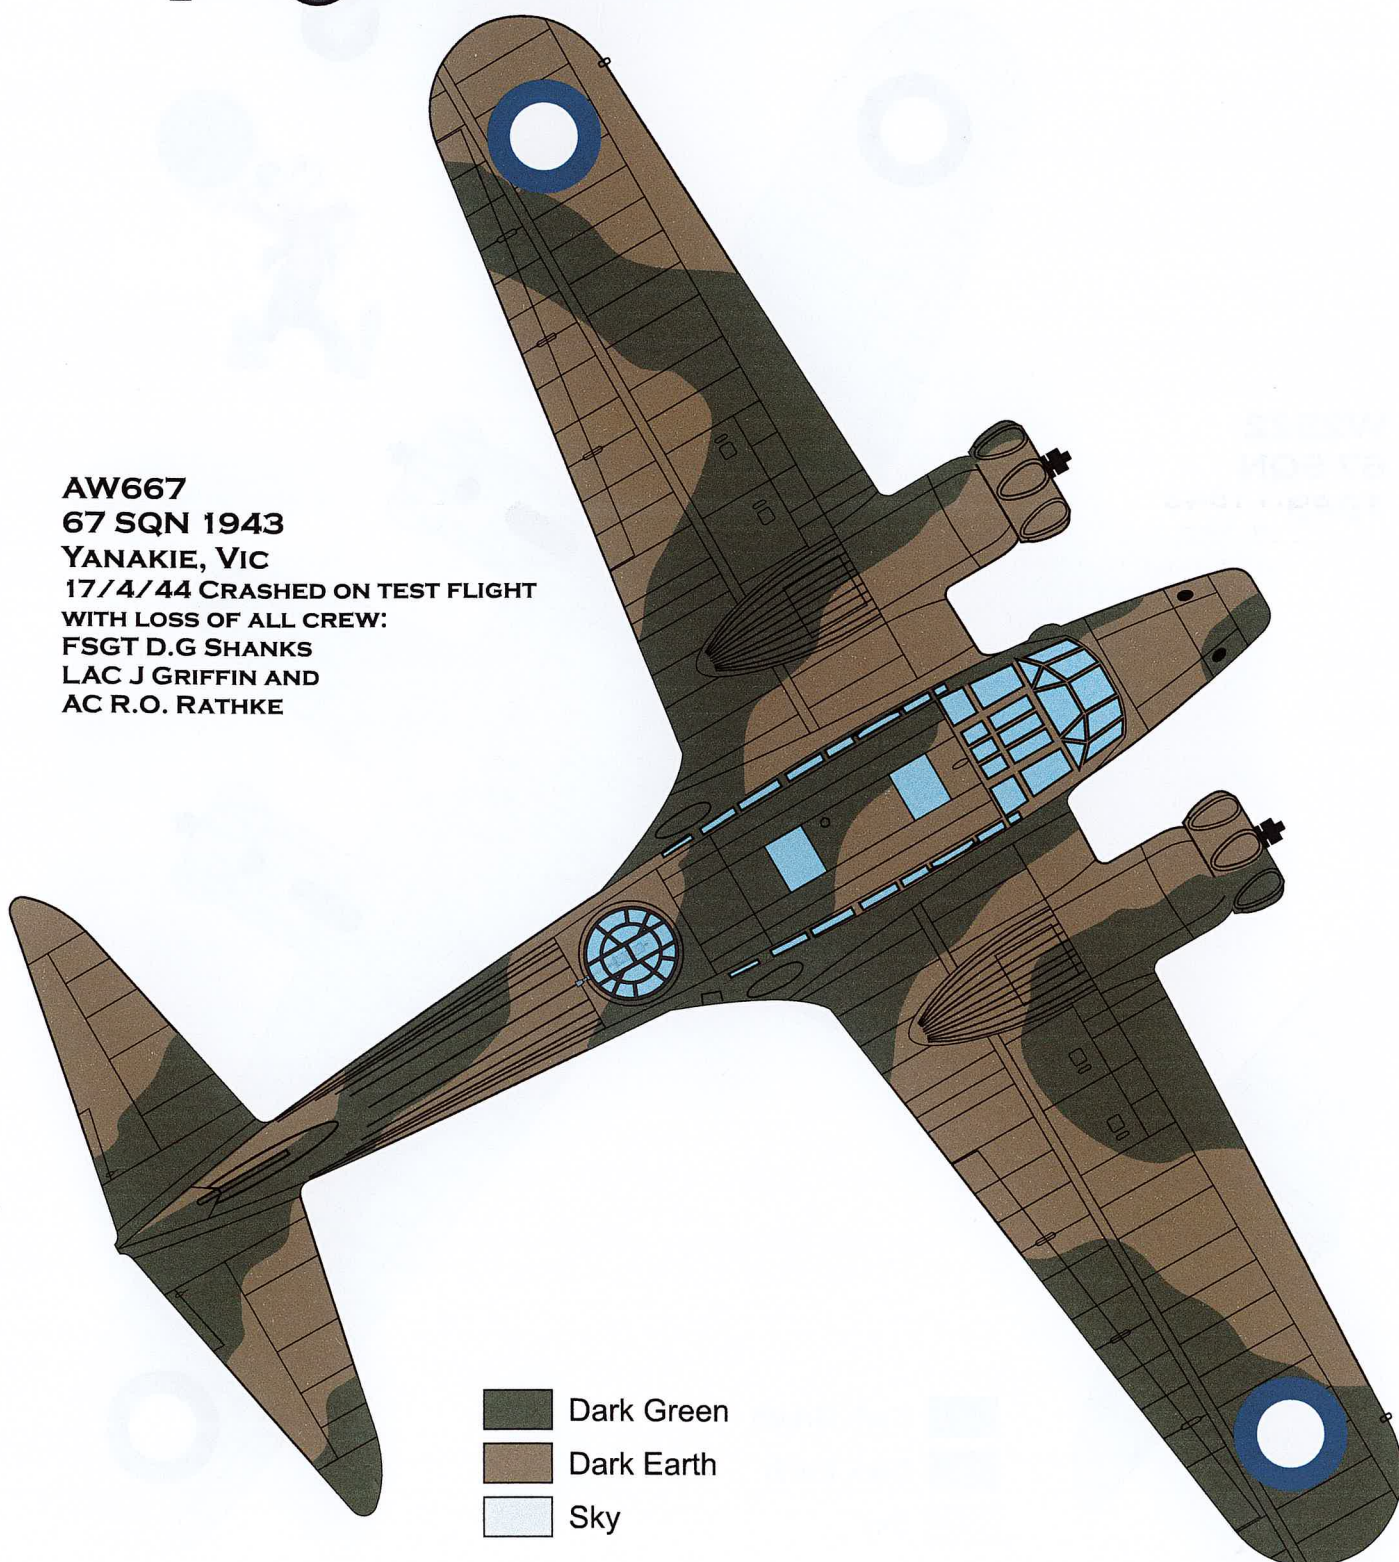

'Spares' are included for you to experiment with, or' just in case'

AX350 **61**

MK **MKOK** AW667 AW667 **SPARES**

MK **MKOK** W2111 W2111 W2522 AX350

SOUTHERN ANSONS

W2522
67 SQN
1943

-  Dark Green
-  Dark Earth
-  Sky

SOUTHERN ANSONS

W2522
67 SQN
1943

- Dark Green
- Dark Earth
- Sky

SOUTHERN ANSONS

AW667
67 SQN 1943
YANAKIE, VIC
17/4/44 CRASHED ON TEST FLIGHT
WITH LOSS OF ALL CREW:
FSGT D.G SHANKS
LAC J GRIFFIN AND
AC R.O. RATHKE