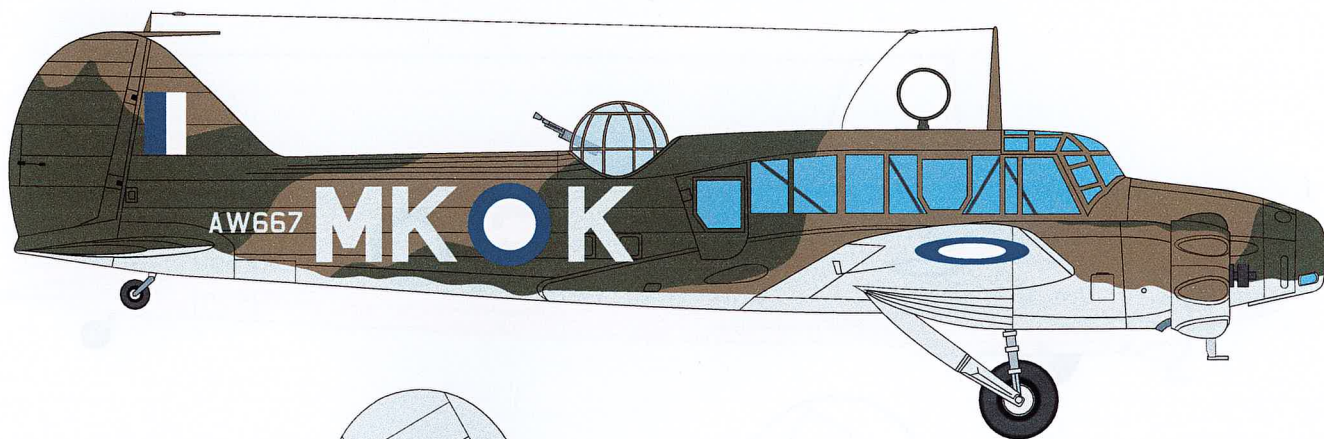

SOUTHERN ANSONS