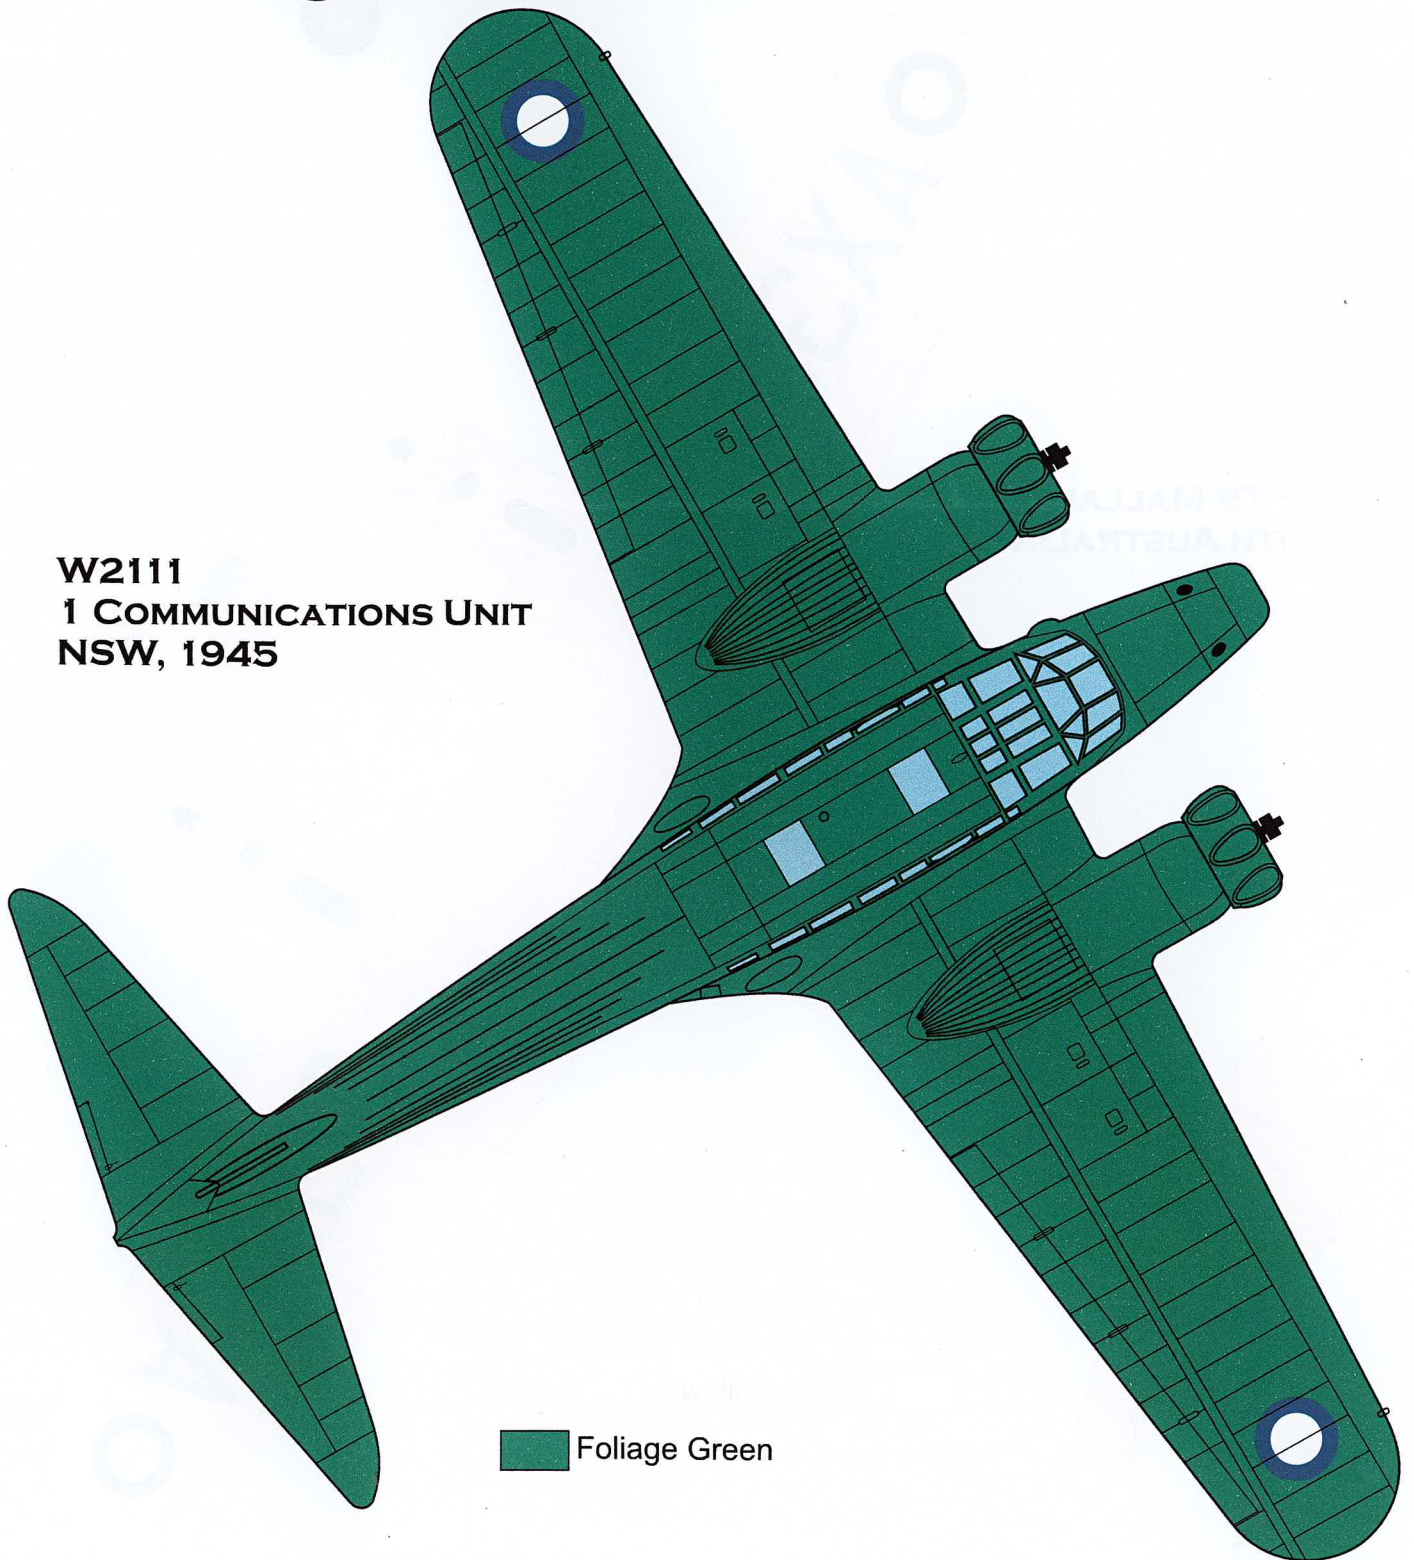

W2111
1 COMMUNICATIONS UNIT
NSW, 1945