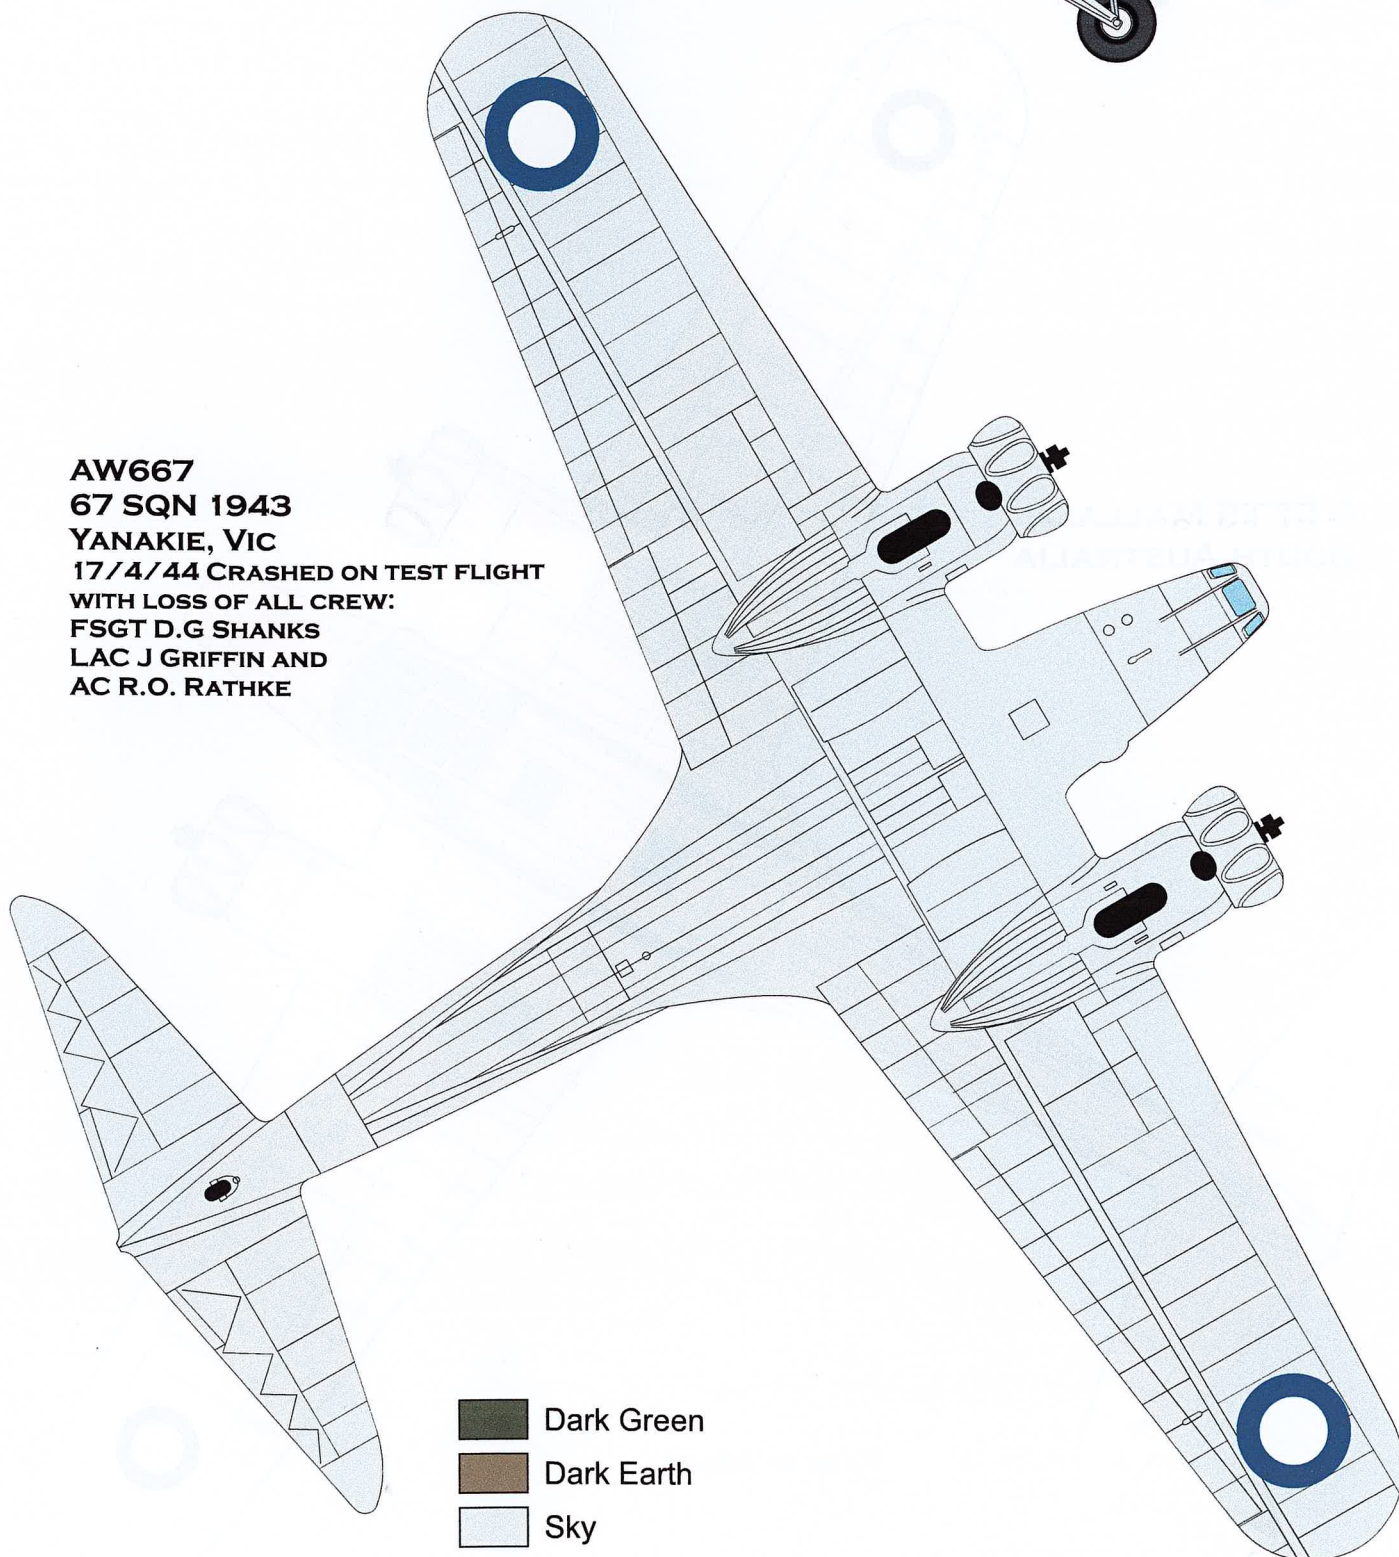

AW667
67 SQN 1943
YANAKIE, VIC
17/4/44 CRASHED ON TEST FLIGHT
WITH LOSS OF ALL CREW:
FSGT D.G SHANKS
LAC J GRIFFIN AND
AC R.O. RATHKE