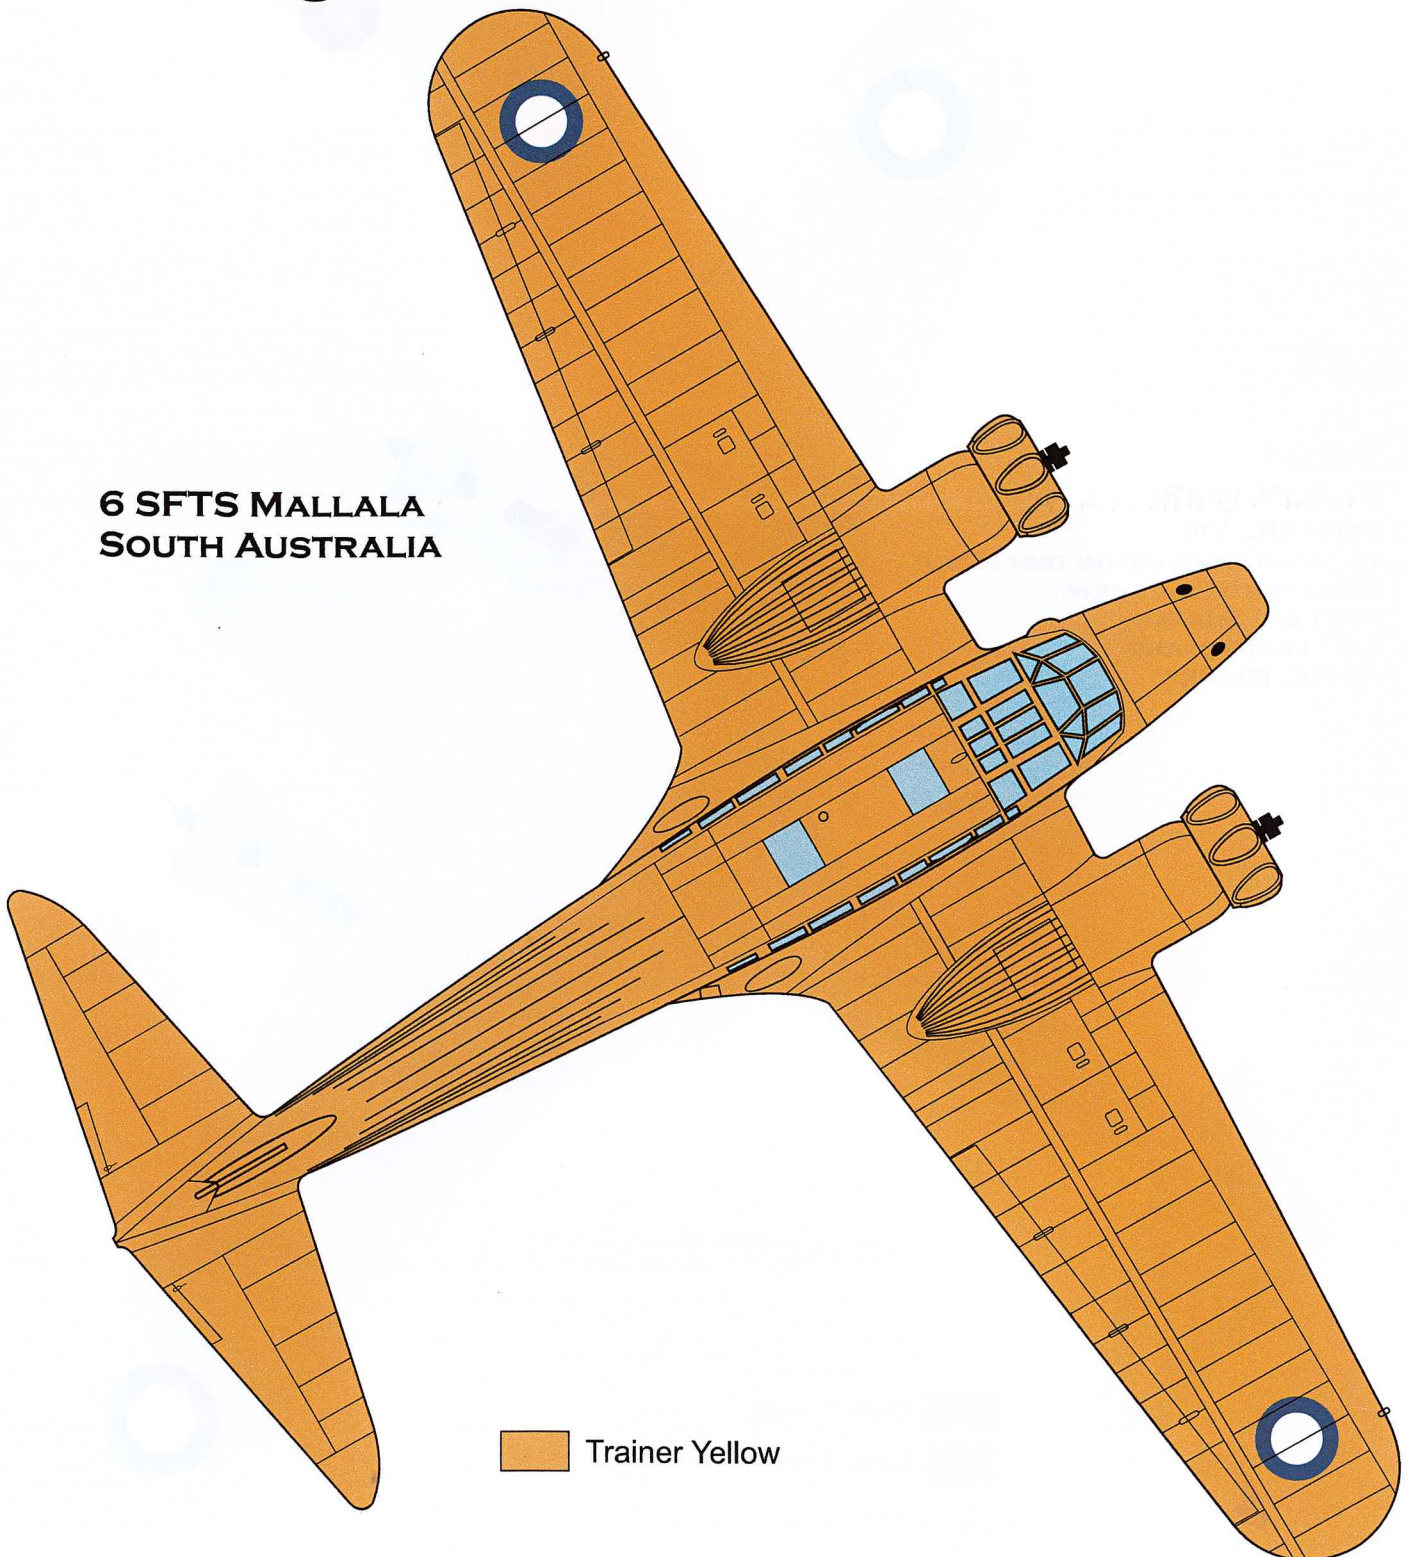

6 SFTS MALLALA
SOUTH AUSTRALIA