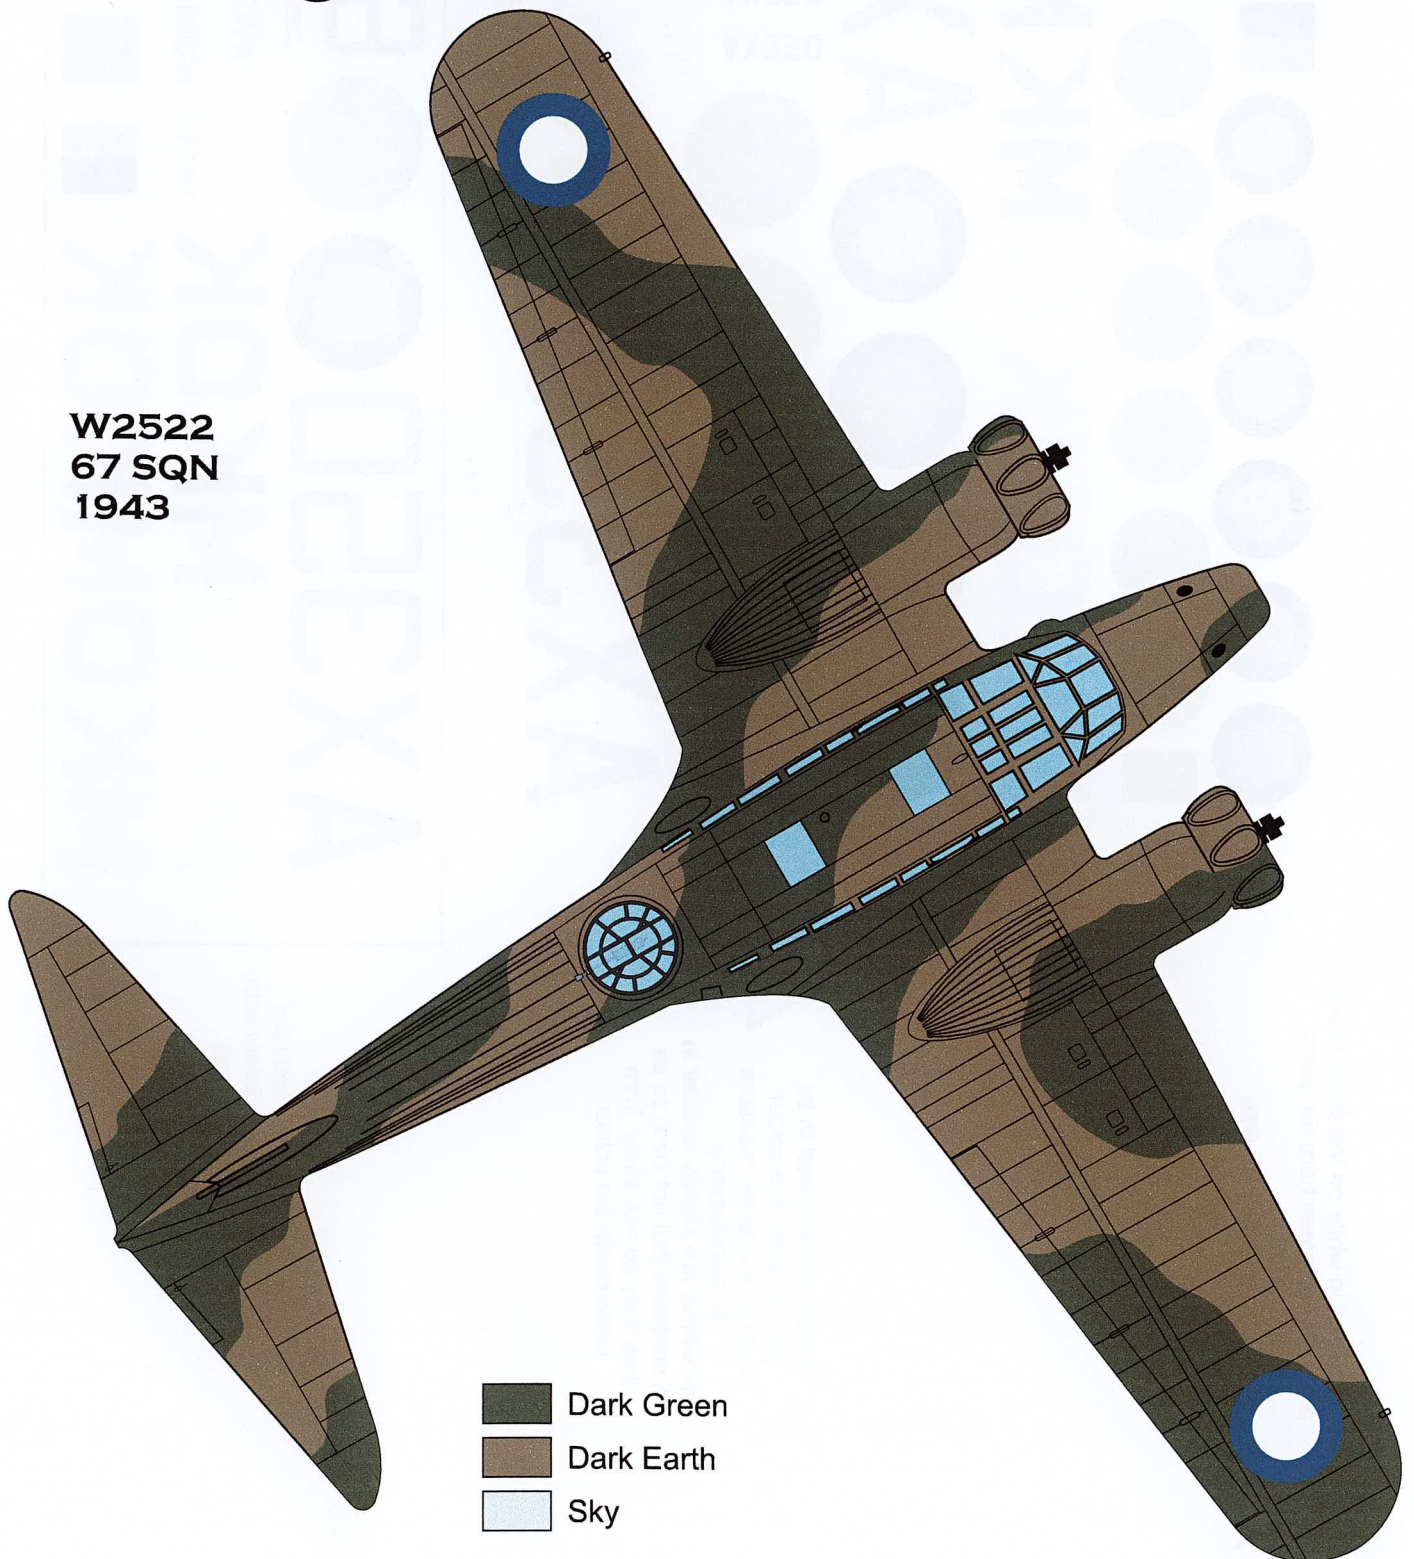

'Spares' are included for you to experiment with, or' just in case'

AX350 **61**

MK **MKOK** AW667 AW667 **SPARES**

MK **MKOK** W2111 W2111 W2522 AX350

SOUTHERN ANSONS

W2522
67 SQN
1943

-  Dark Green
-  Dark Earth
-  Sky

SOUTHERN ANSONS

W2522
67 SQN
1943

- Dark Green
- Dark Earth
- Sky

SOUTHERN ANSONS

AW667
67 SQN 1943
YANAKIE, VIC
17/4/44 CRASHED ON TEST FLIGHT
WITH LOSS OF ALL CREW:
FSGT D.G SHANKS
LAC J GRIFFIN AND
AC R.O. RATHKE