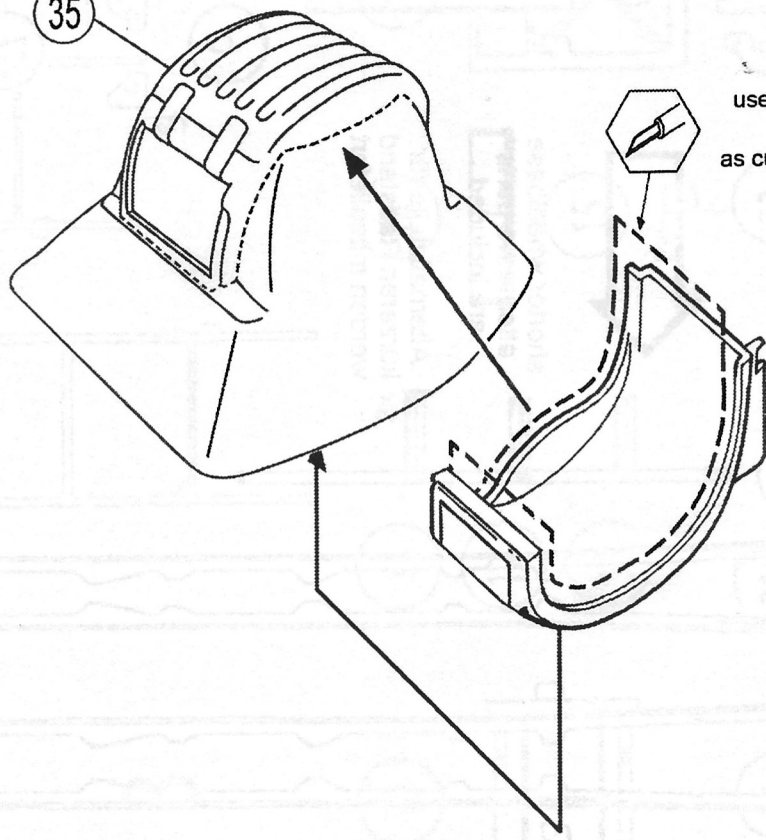

REMOVE CHROME PAINT WHERE  
 PARTS ARE TO BE GLUED TOGETHER

G

E

35

use Italeri parts  
119/102  
as cutting stencil

shorter wheelbase  
alternative parts  
are included

Alternativteile für  
kürzeren Radstand  
werden mitgeliefert