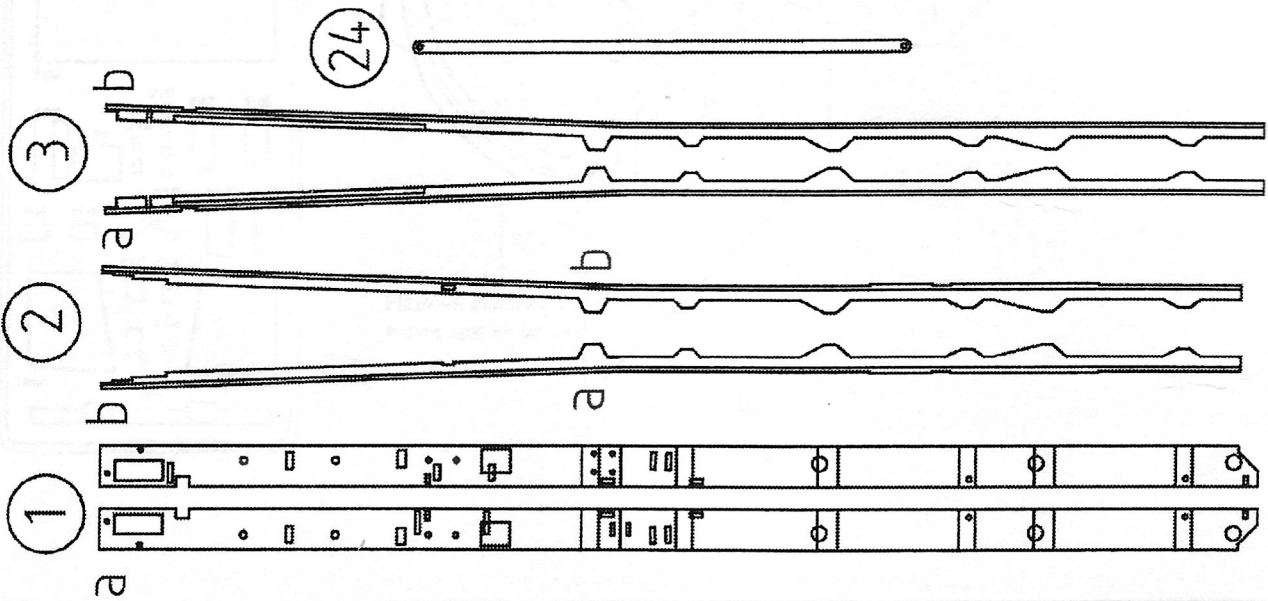

REMOVE CHROME PAINT WHERE  
 PARTS ARE TO BE GLUED TOGETHER

G

E

35

use Italeri parts  
119/102  
as cutting stencil

shorter wheelbase  
alternative parts  
are included

Alternativteile für  
kürzeren Radstand  
werden mitgeliefert