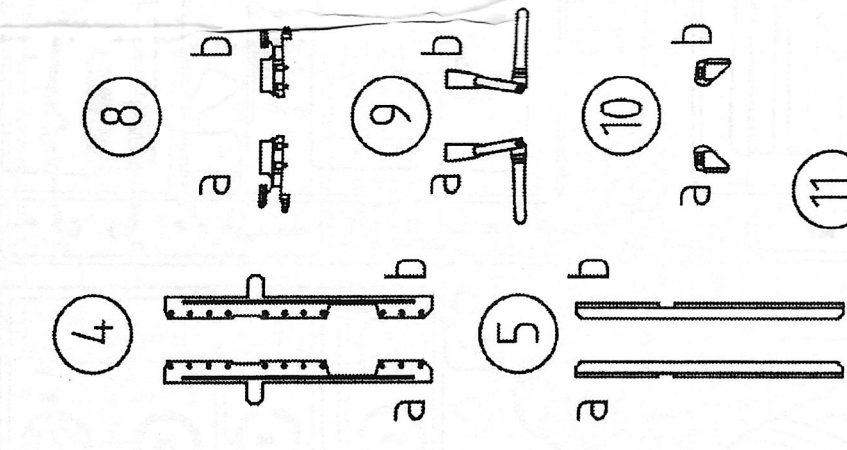

REMOVE CHROME PAINT WHERE  
 PARTS ARE TO BE GLUED TOGETHER

G

E

35

use Italeri parts  
119/102  
as cutting stencil

shorter wheelbase  
alternative parts  
are included

Alternativteile für  
kürzeren Radstand  
werden mitgeliefert