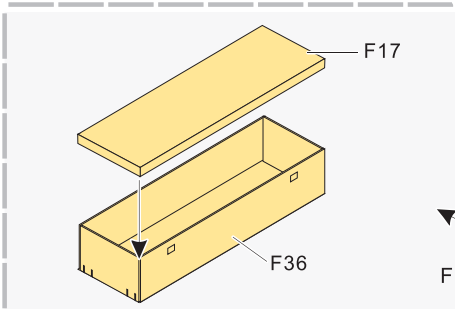

A43 A44

Open

Closed

1/35 MILITARY MINIATURE VEHICLE UPGRADE SERIES PE35639

1/35 MILITARY MINIATURE VEHICLE UPGRADE SERIES PE35639

1/35 MILITARY MINIATURE VEHICLE UPGRADE SERIES PE35639

[Http://www.voyagermodel.com/productdetails.asp?itemid=PE35639](http://www.voyagermodel.com/productdetails.asp?itemid=PE35639)