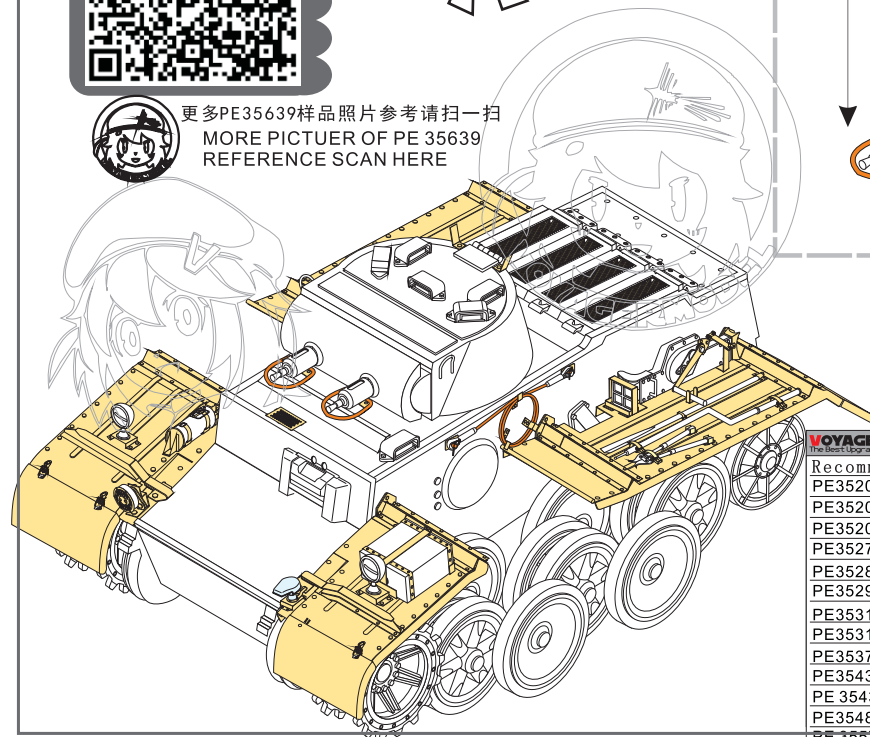

[Http://www.voyagermodel.com/productdetails.asp?itemid=PE35639](http://www.voyagermodel.com/productdetails.asp?itemid=PE35639)

**VOYAGER
MODEL**

更多PE35639样品照片参考请扫一扫
MORE PICTUER OF PE 35639
REFERENCE SCAN HERE