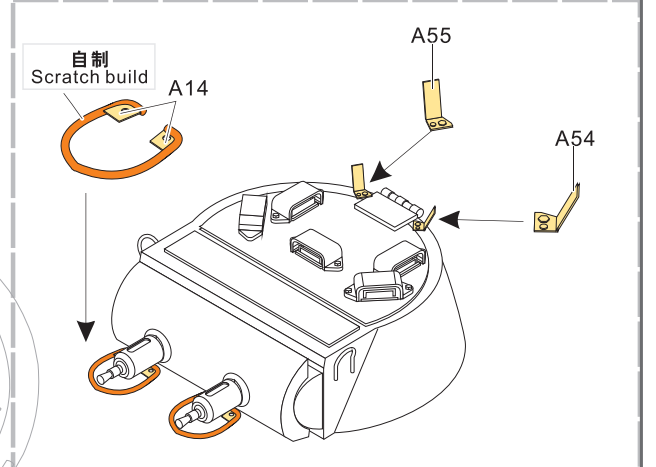

[Http://www.voyagermodel.com/productdetails.asp?itemid=PE35639](http://www.voyagermodel.com/productdetails.asp?itemid=PE35639)

**VOYAGER
MODEL**

更多PE35639样品照片参考请扫一扫
MORE PICTUER OF PE 35639
REFERENCE SCAN HERE