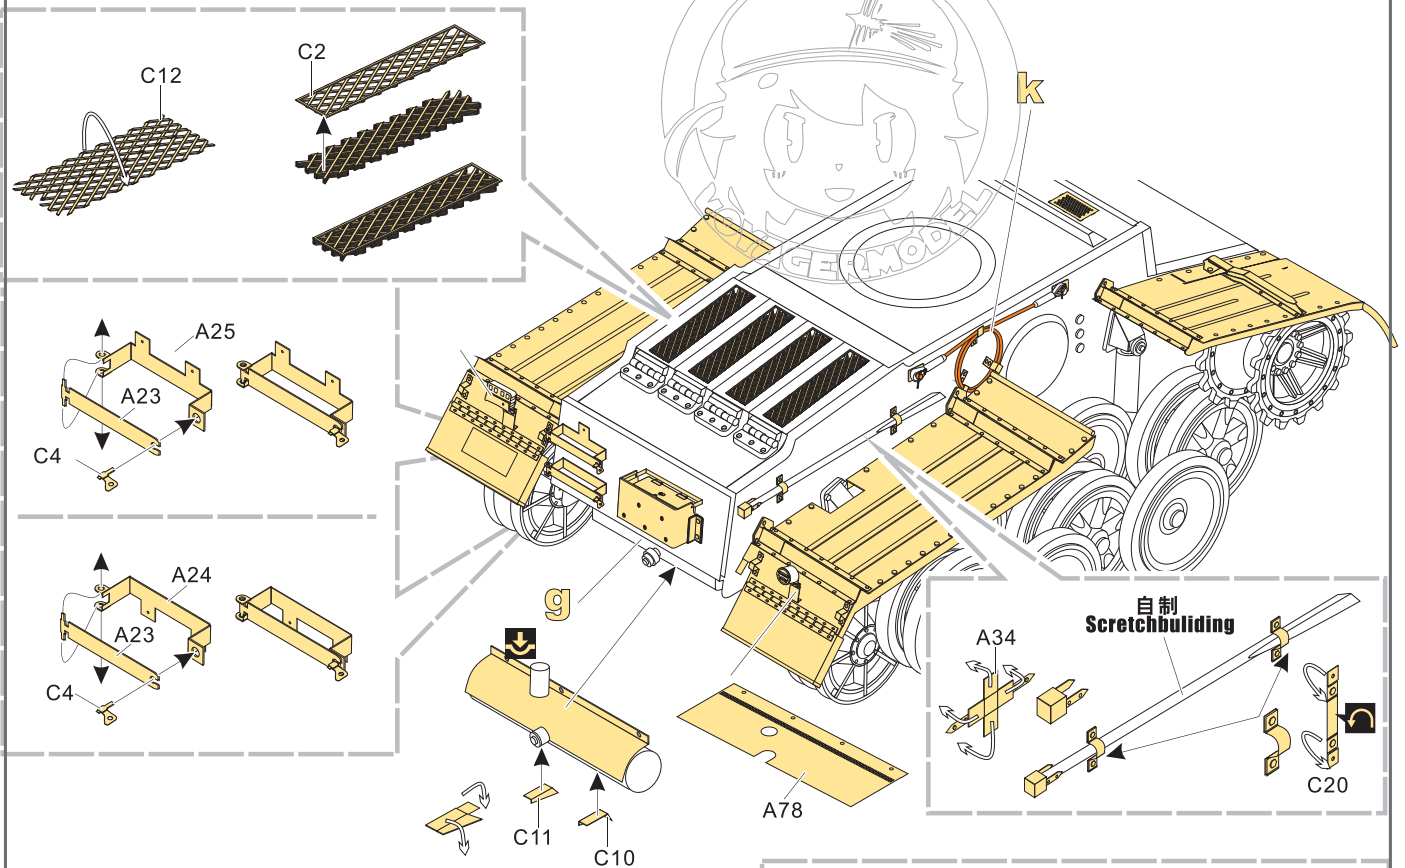

A43 A44

Open

Closed

1/35 MILITARY MINIATURE VEHICLE UPGRADE SERIES PE35639

1/35 MILITARY MINIATURE VEHICLE UPGRADE SERIES PE35639

1/35 MILITARY MINIATURE VEHICLE UPGRADE SERIES PE35639

[Http://www.voyagermodel.com/productdetails.asp?itemid=PE35639](http://www.voyagermodel.com/productdetails.asp?itemid=PE35639)