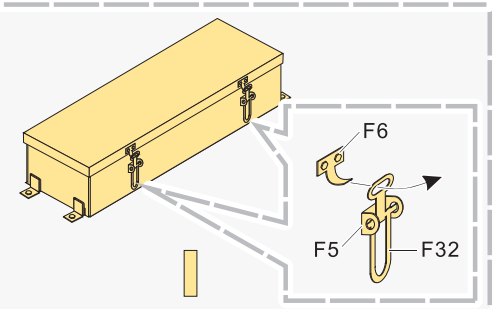

A43 A44

Open

Closed

1/35 MILITARY MINIATURE VEHICLE UPGRADE SERIES PE35639

1/35 MILITARY MINIATURE VEHICLE UPGRADE SERIES PE35639

1/35 MILITARY MINIATURE VEHICLE UPGRADE SERIES PE35639

[Http://www.voyagermodel.com/productdetails.asp?itemid=PE35639](http://www.voyagermodel.com/productdetails.asp?itemid=PE35639)