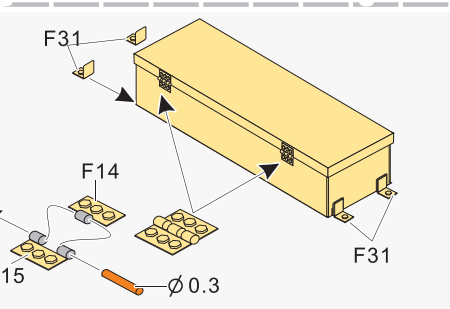

A43 A44

Open

Closed

1/35 MILITARY MINIATURE VEHICLE UPGRADE SERIES PE35639

1/35 MILITARY MINIATURE VEHICLE UPGRADE SERIES PE35639

1/35 MILITARY MINIATURE VEHICLE UPGRADE SERIES PE35639

[Http://www.voyagermodel.com/productdetails.asp?itemid=PE35639](http://www.voyagermodel.com/productdetails.asp?itemid=PE35639)