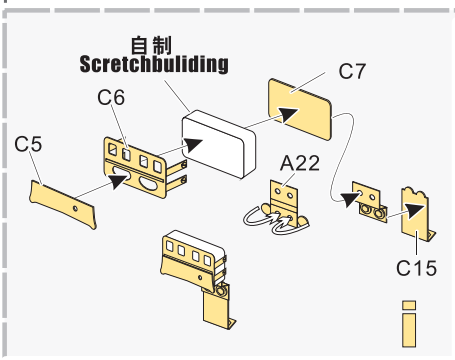

A43 A44

Open

Closed

1/35 MILITARY MINIATURE VEHICLE UPGRADE SERIES PE35639

1/35 MILITARY MINIATURE VEHICLE UPGRADE SERIES PE35639

1/35 MILITARY MINIATURE VEHICLE UPGRADE SERIES PE35639

[Http://www.voyagermodel.com/productdetails.asp?itemid=PE35639](http://www.voyagermodel.com/productdetails.asp?itemid=PE35639)