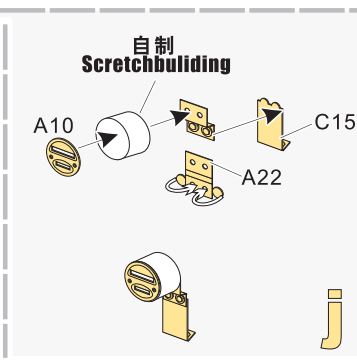

A43 A44

Open

Closed

1/35 MILITARY MINIATURE VEHICLE UPGRADE SERIES PE35639

1/35 MILITARY MINIATURE VEHICLE UPGRADE SERIES PE35639

1/35 MILITARY MINIATURE VEHICLE UPGRADE SERIES PE35639

[Http://www.voyagermodel.com/productdetails.asp?itemid=PE35639](http://www.voyagermodel.com/productdetails.asp?itemid=PE35639)