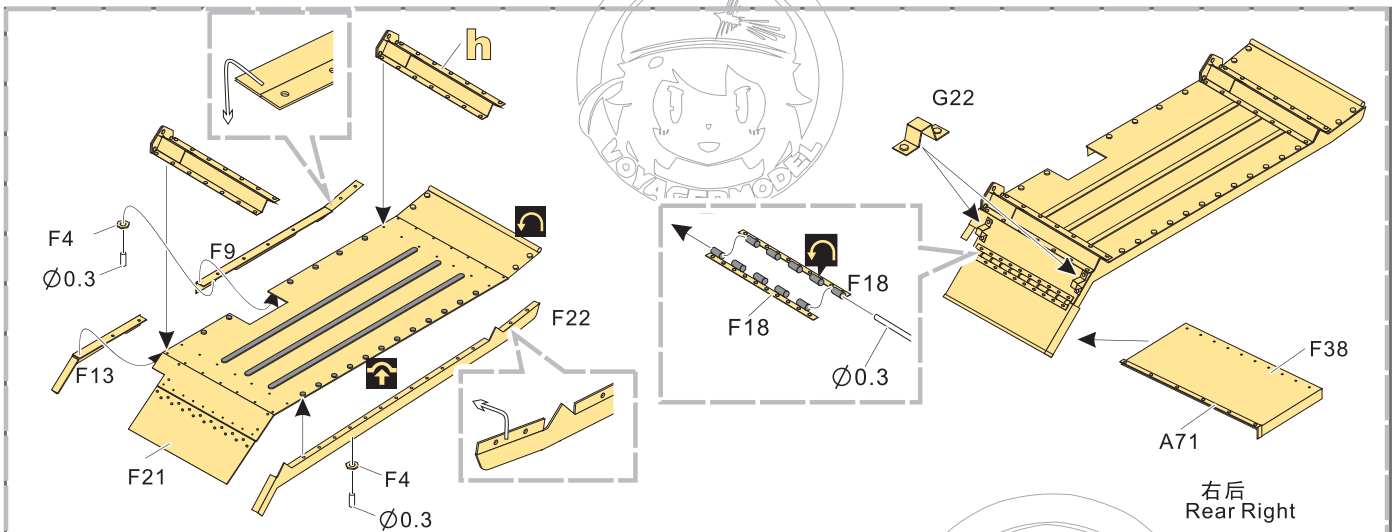

A43 A44

Open

Closed

1/35 MILITARY MINIATURE VEHICLE UPGRADE SERIES PE35639

1/35 MILITARY MINIATURE VEHICLE UPGRADE SERIES PE35639

1/35 MILITARY MINIATURE VEHICLE UPGRADE SERIES PE35639

[Http://www.voyagermodel.com/productdetails.asp?itemid=PE35639](http://www.voyagermodel.com/productdetails.asp?itemid=PE35639)