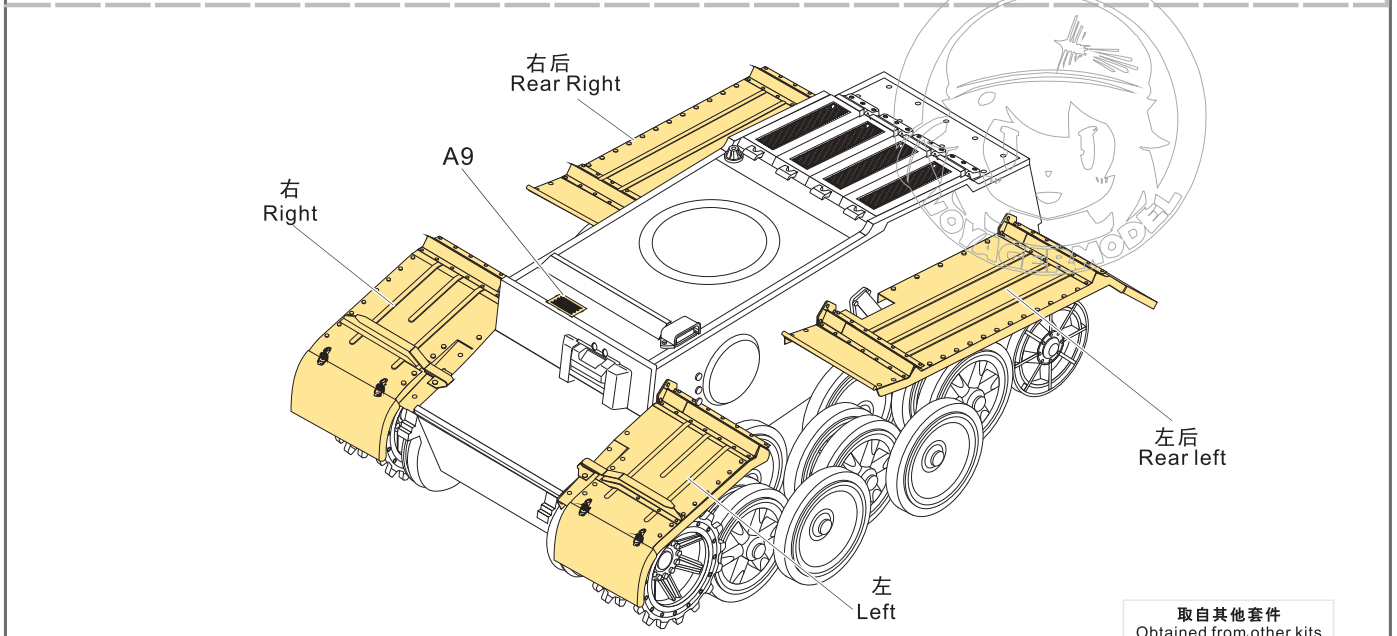

A43 A44

Open

Closed

1/35 MILITARY MINIATURE VEHICLE UPGRADE SERIES PE35639

1/35 MILITARY MINIATURE VEHICLE UPGRADE SERIES PE35639

1/35 MILITARY MINIATURE VEHICLE UPGRADE SERIES PE35639

[Http://www.voyagermodel.com/productdetails.asp?itemid=PE35639](http://www.voyagermodel.com/productdetails.asp?itemid=PE35639)