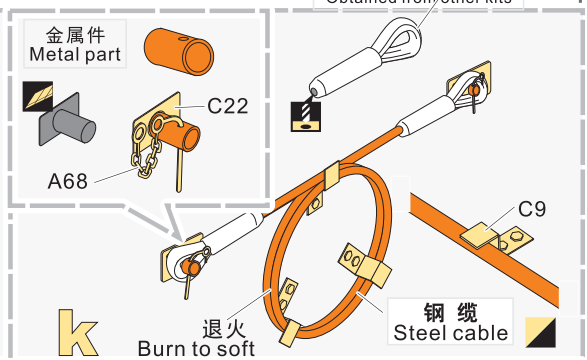

A43 A44

Open

Closed

1/35 MILITARY MINIATURE VEHICLE UPGRADE SERIES PE35639

1/35 MILITARY MINIATURE VEHICLE UPGRADE SERIES PE35639

1/35 MILITARY MINIATURE VEHICLE UPGRADE SERIES PE35639

[Http://www.voyagermodel.com/productdetails.asp?itemid=PE35639](http://www.voyagermodel.com/productdetails.asp?itemid=PE35639)